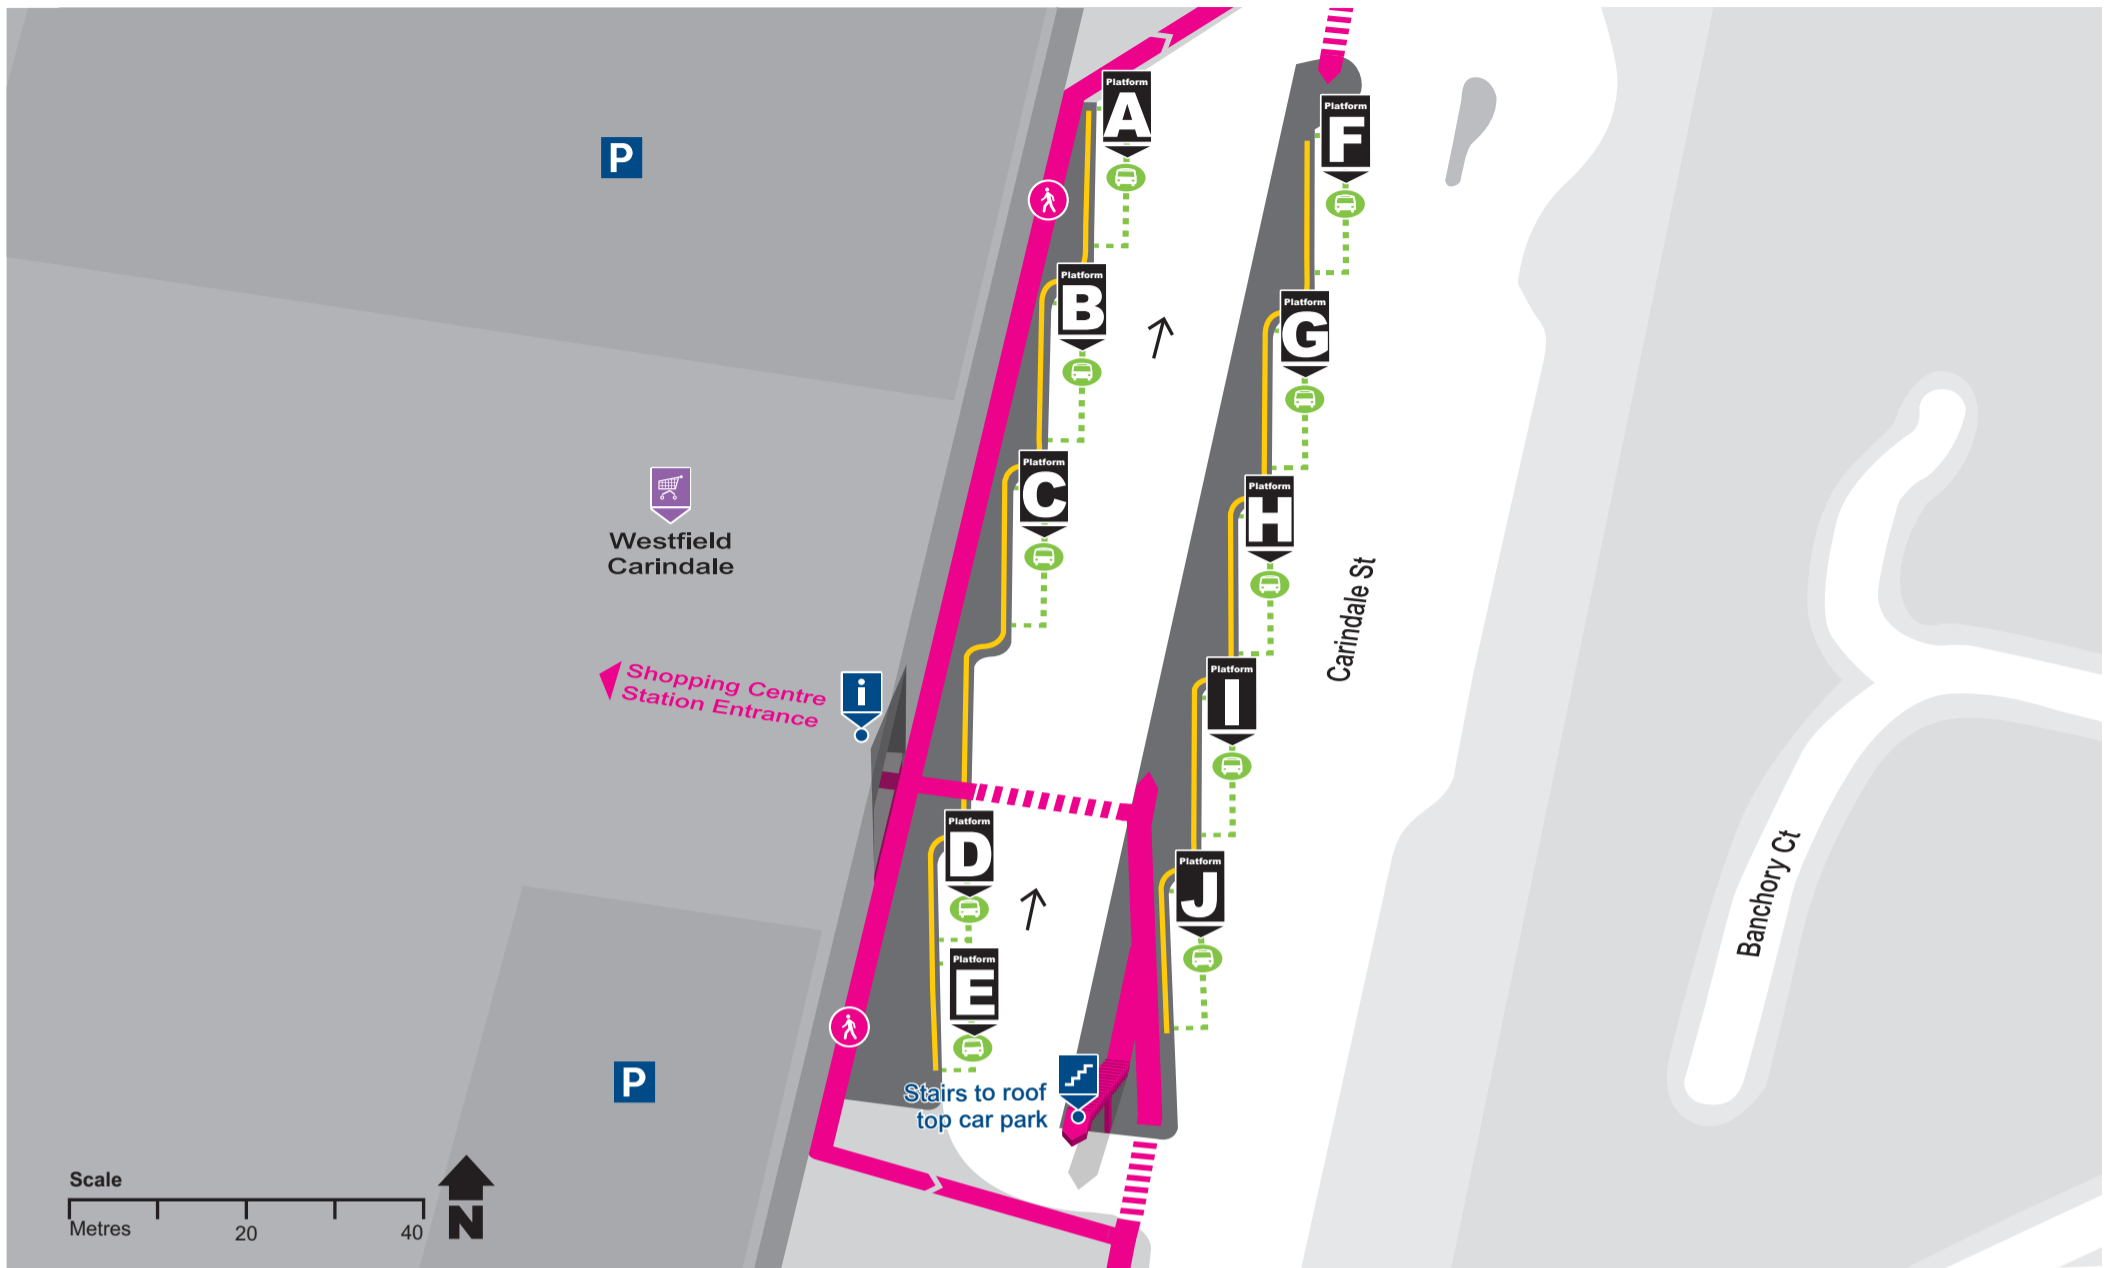

Carindale Shopping Centre station locality map

Effective April 2020

Download the **MyTranslink** app, visit translink.com.au or call 13 12 30