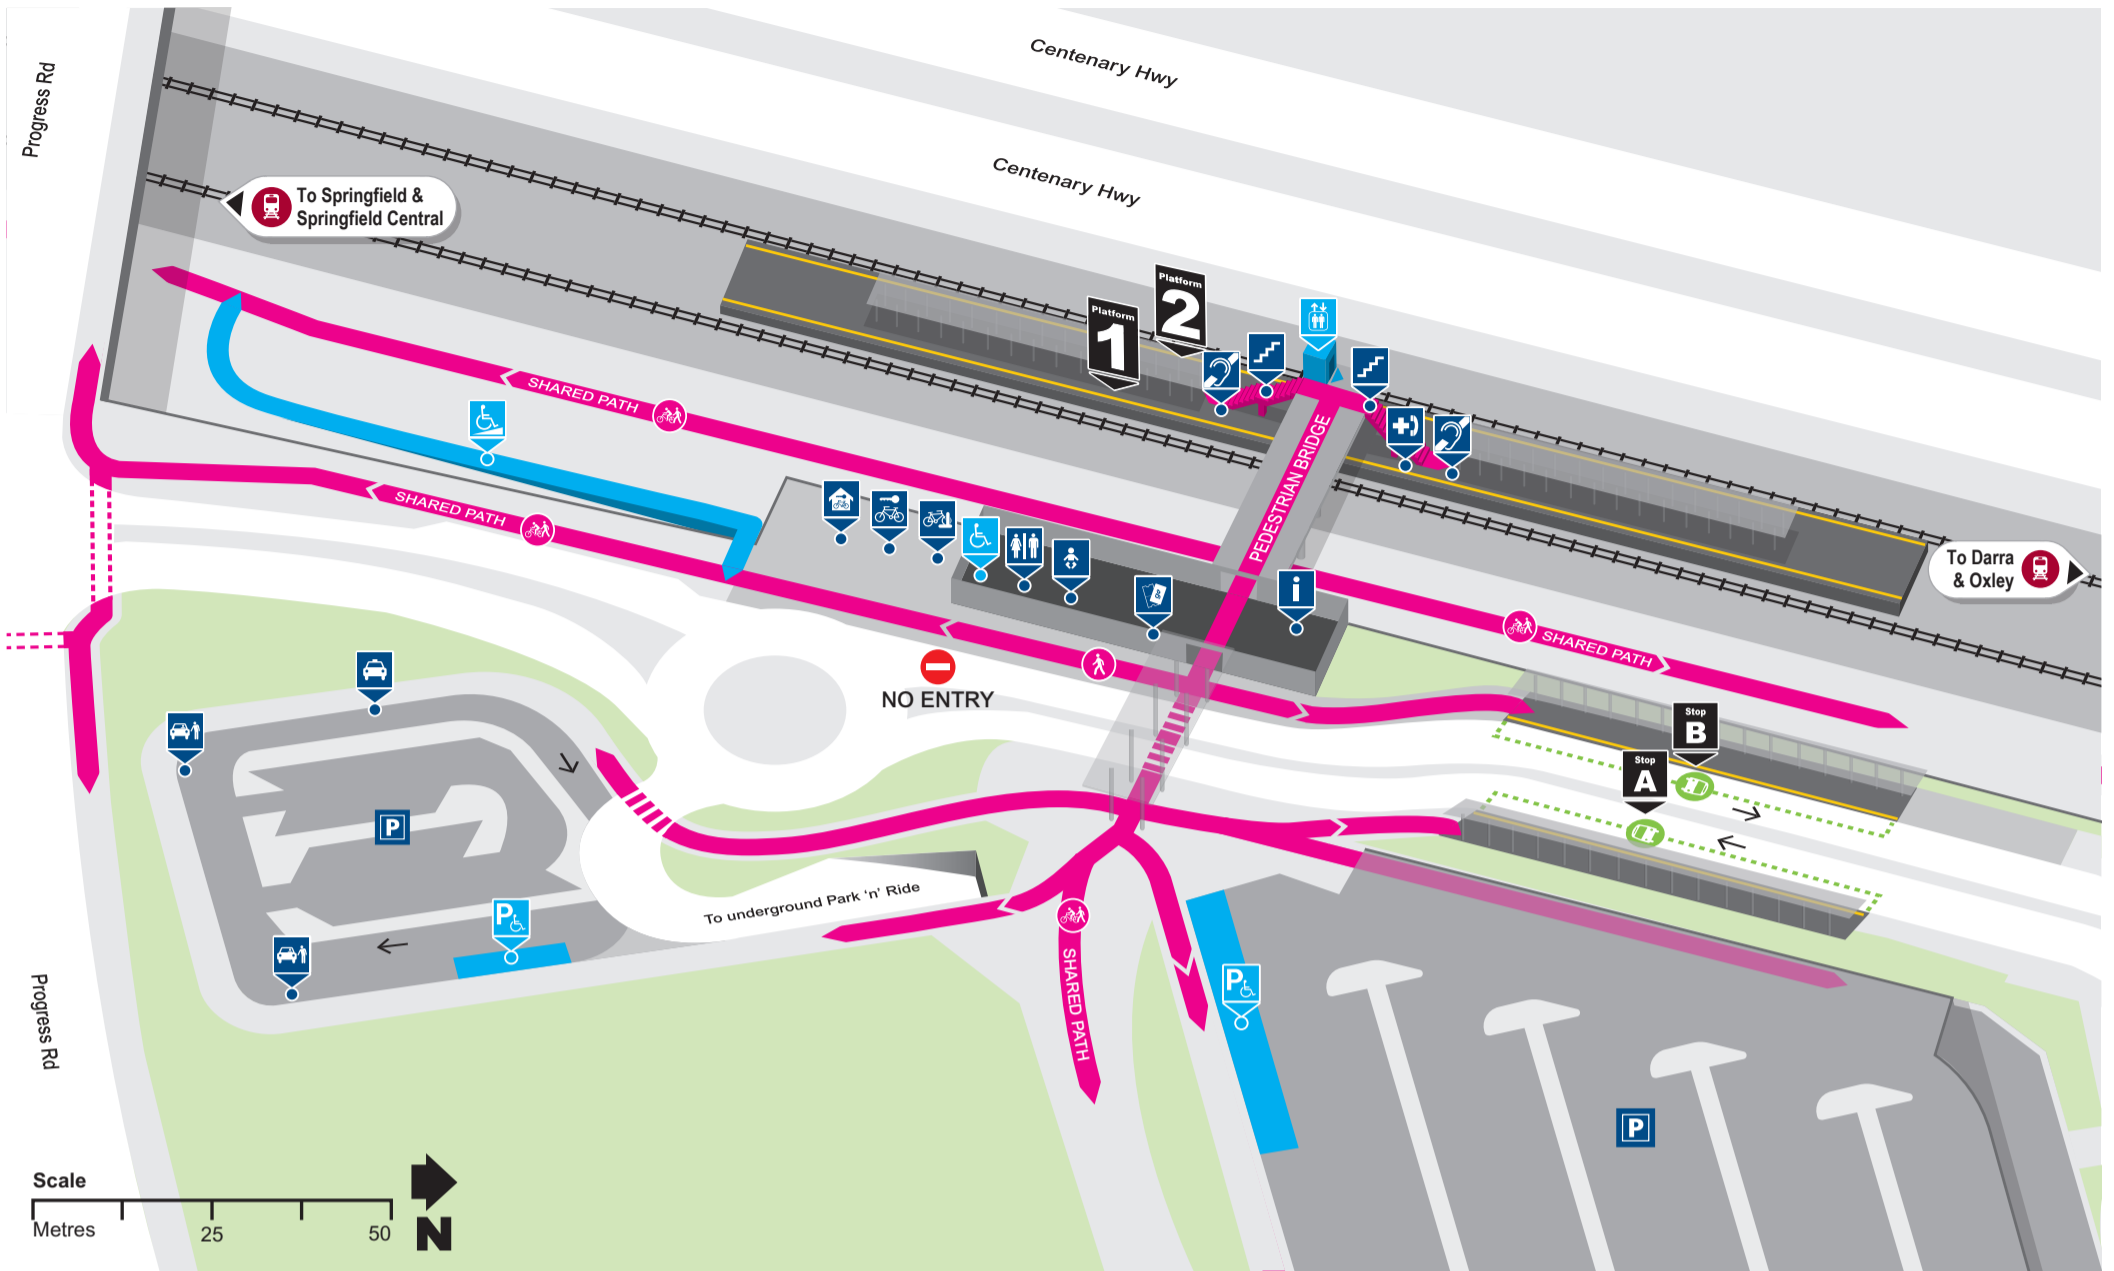

Richlands station locality map

Effective April 2020

Download the MyTransLink app, visit translink.com.au or call 13 12 30