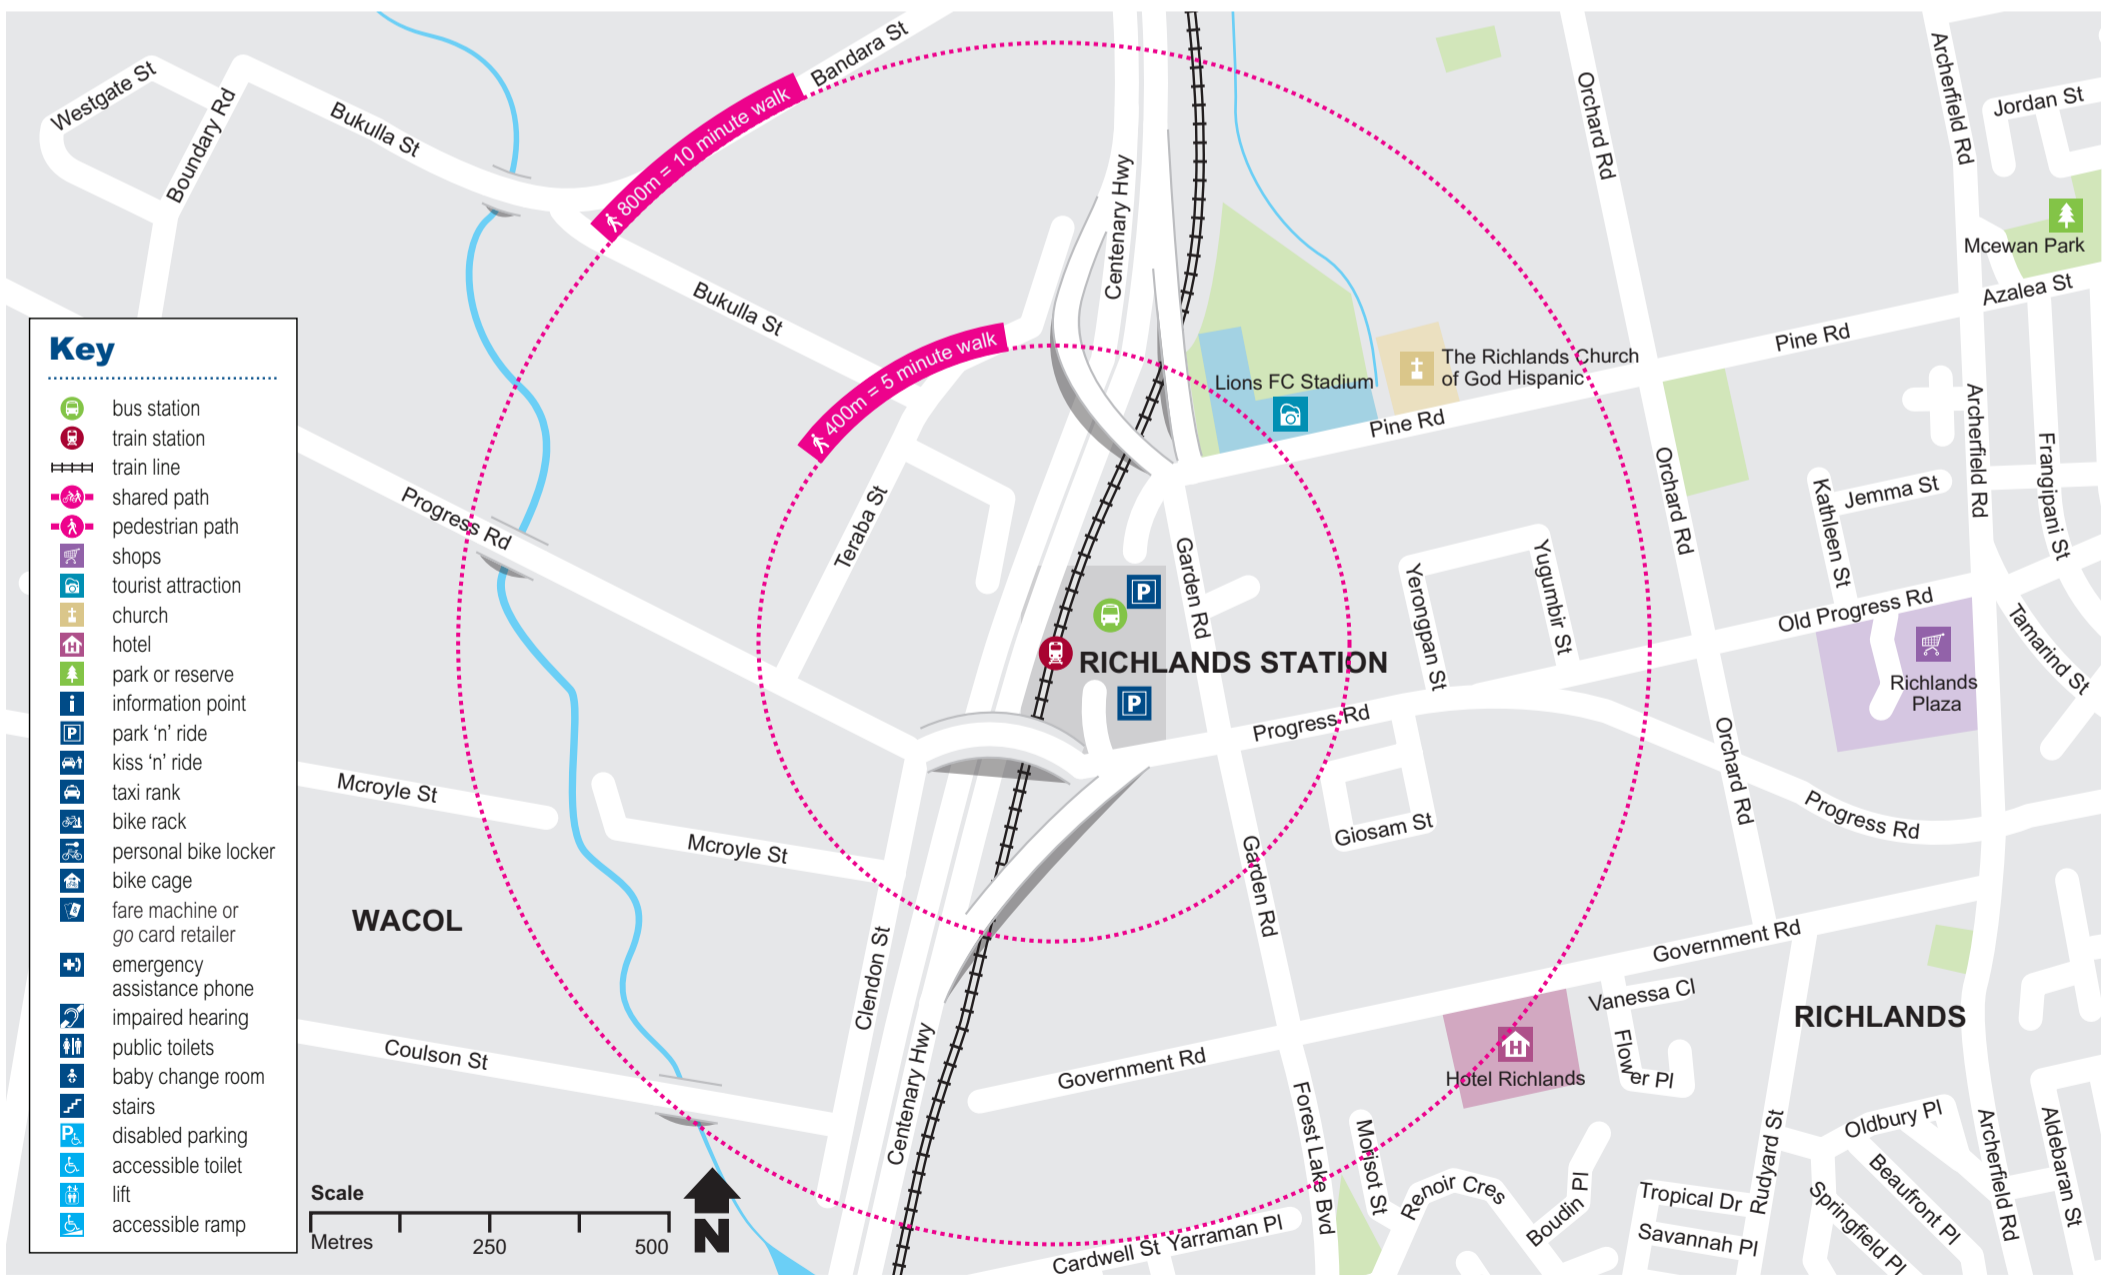

Richlands station locality map

Effective April 2020

Download the MyTransLink app, visit translink.com.au or call 13 12 30