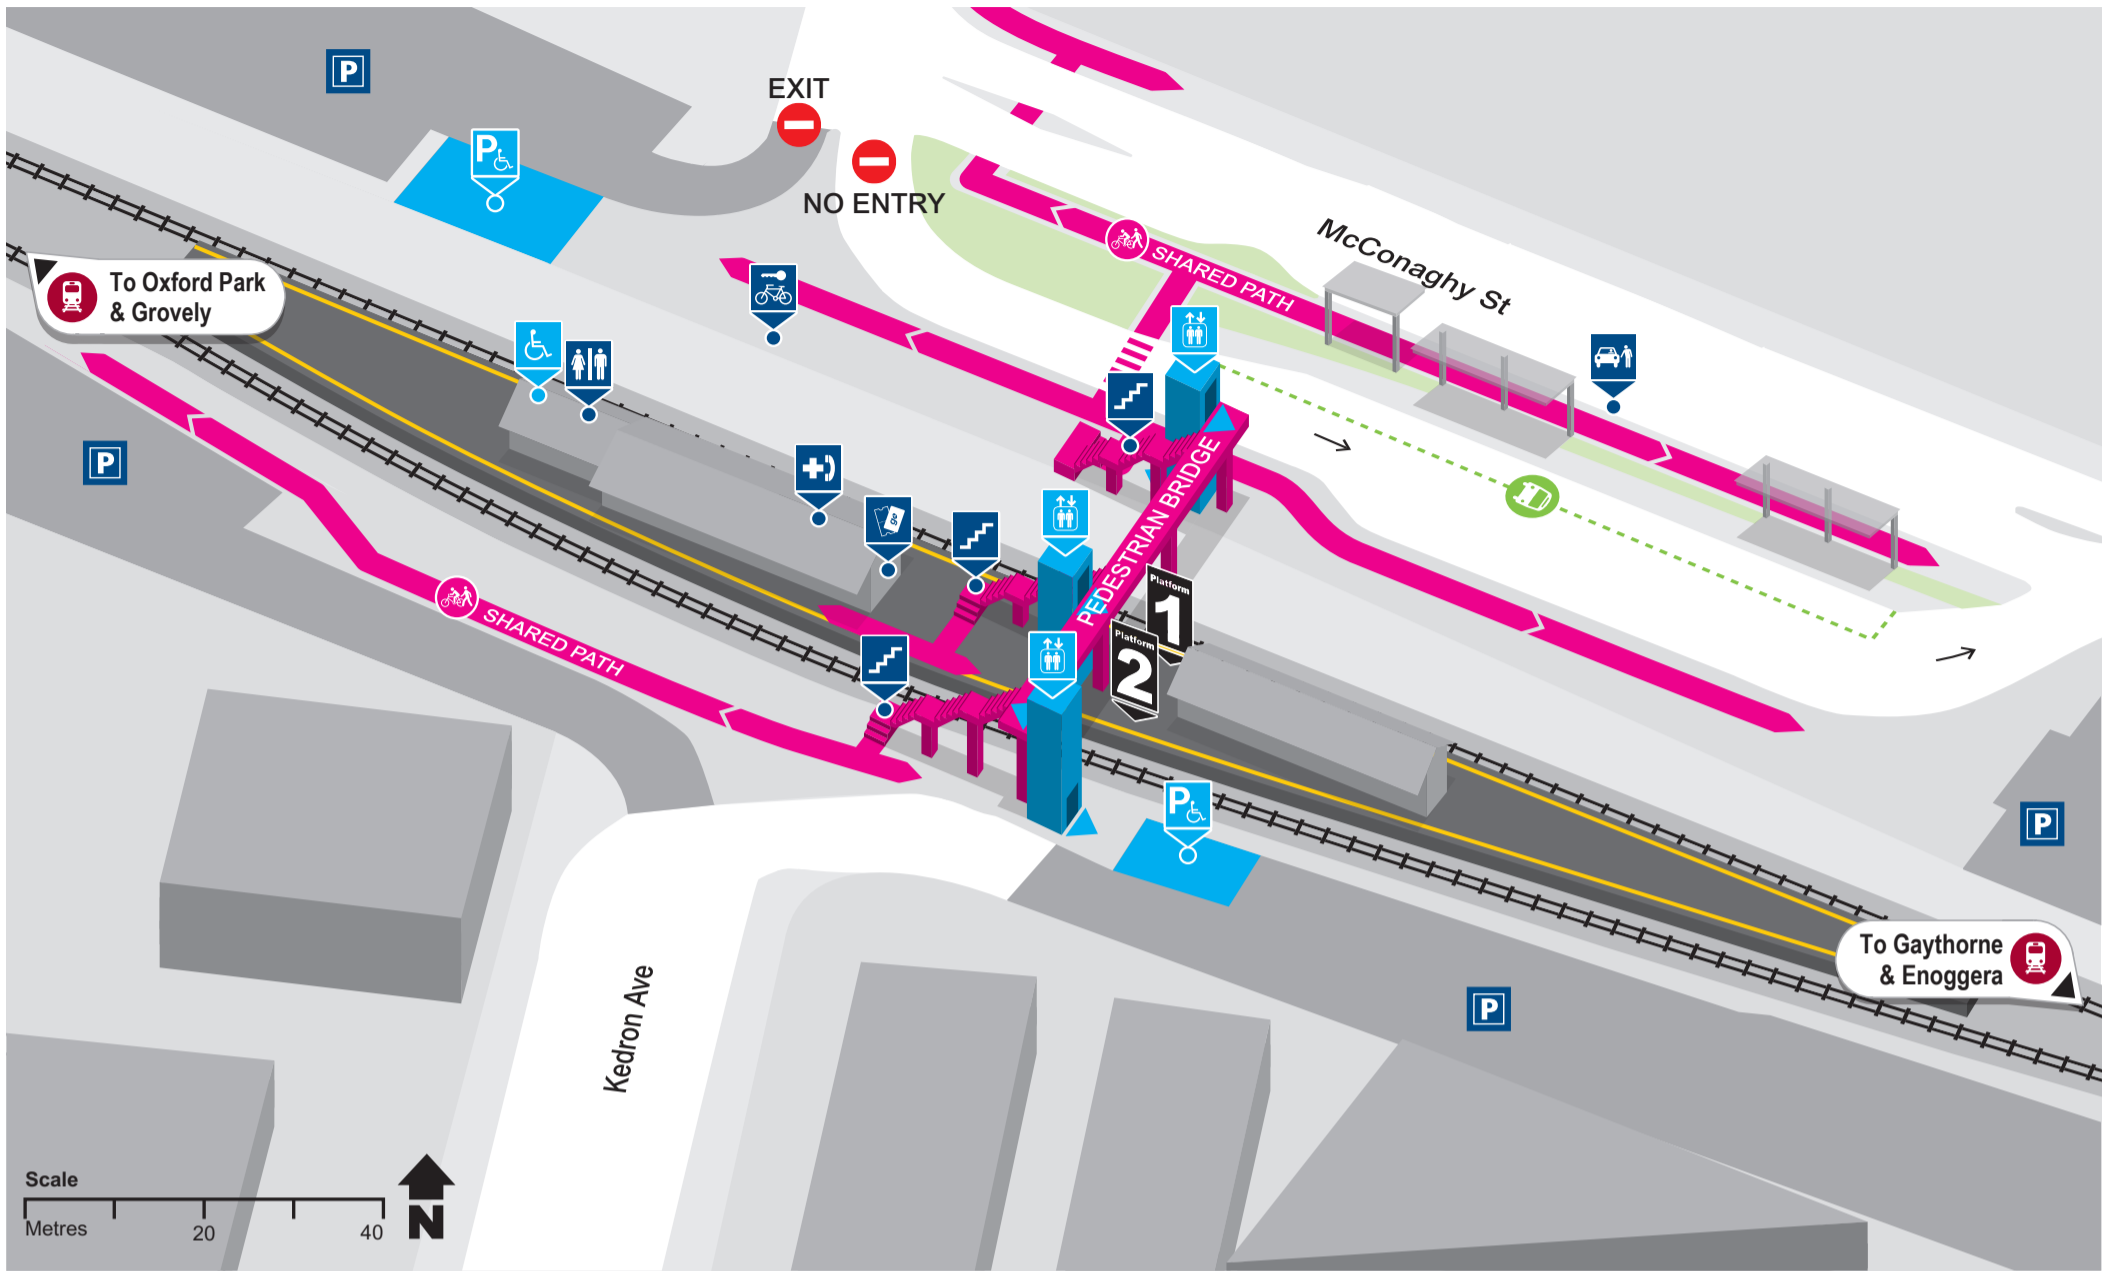

# Mitchelton station locality map

Effective April 2020

Download the MyTransLink app, visit [translink.com.au](http://translink.com.au) or call 13 12 30