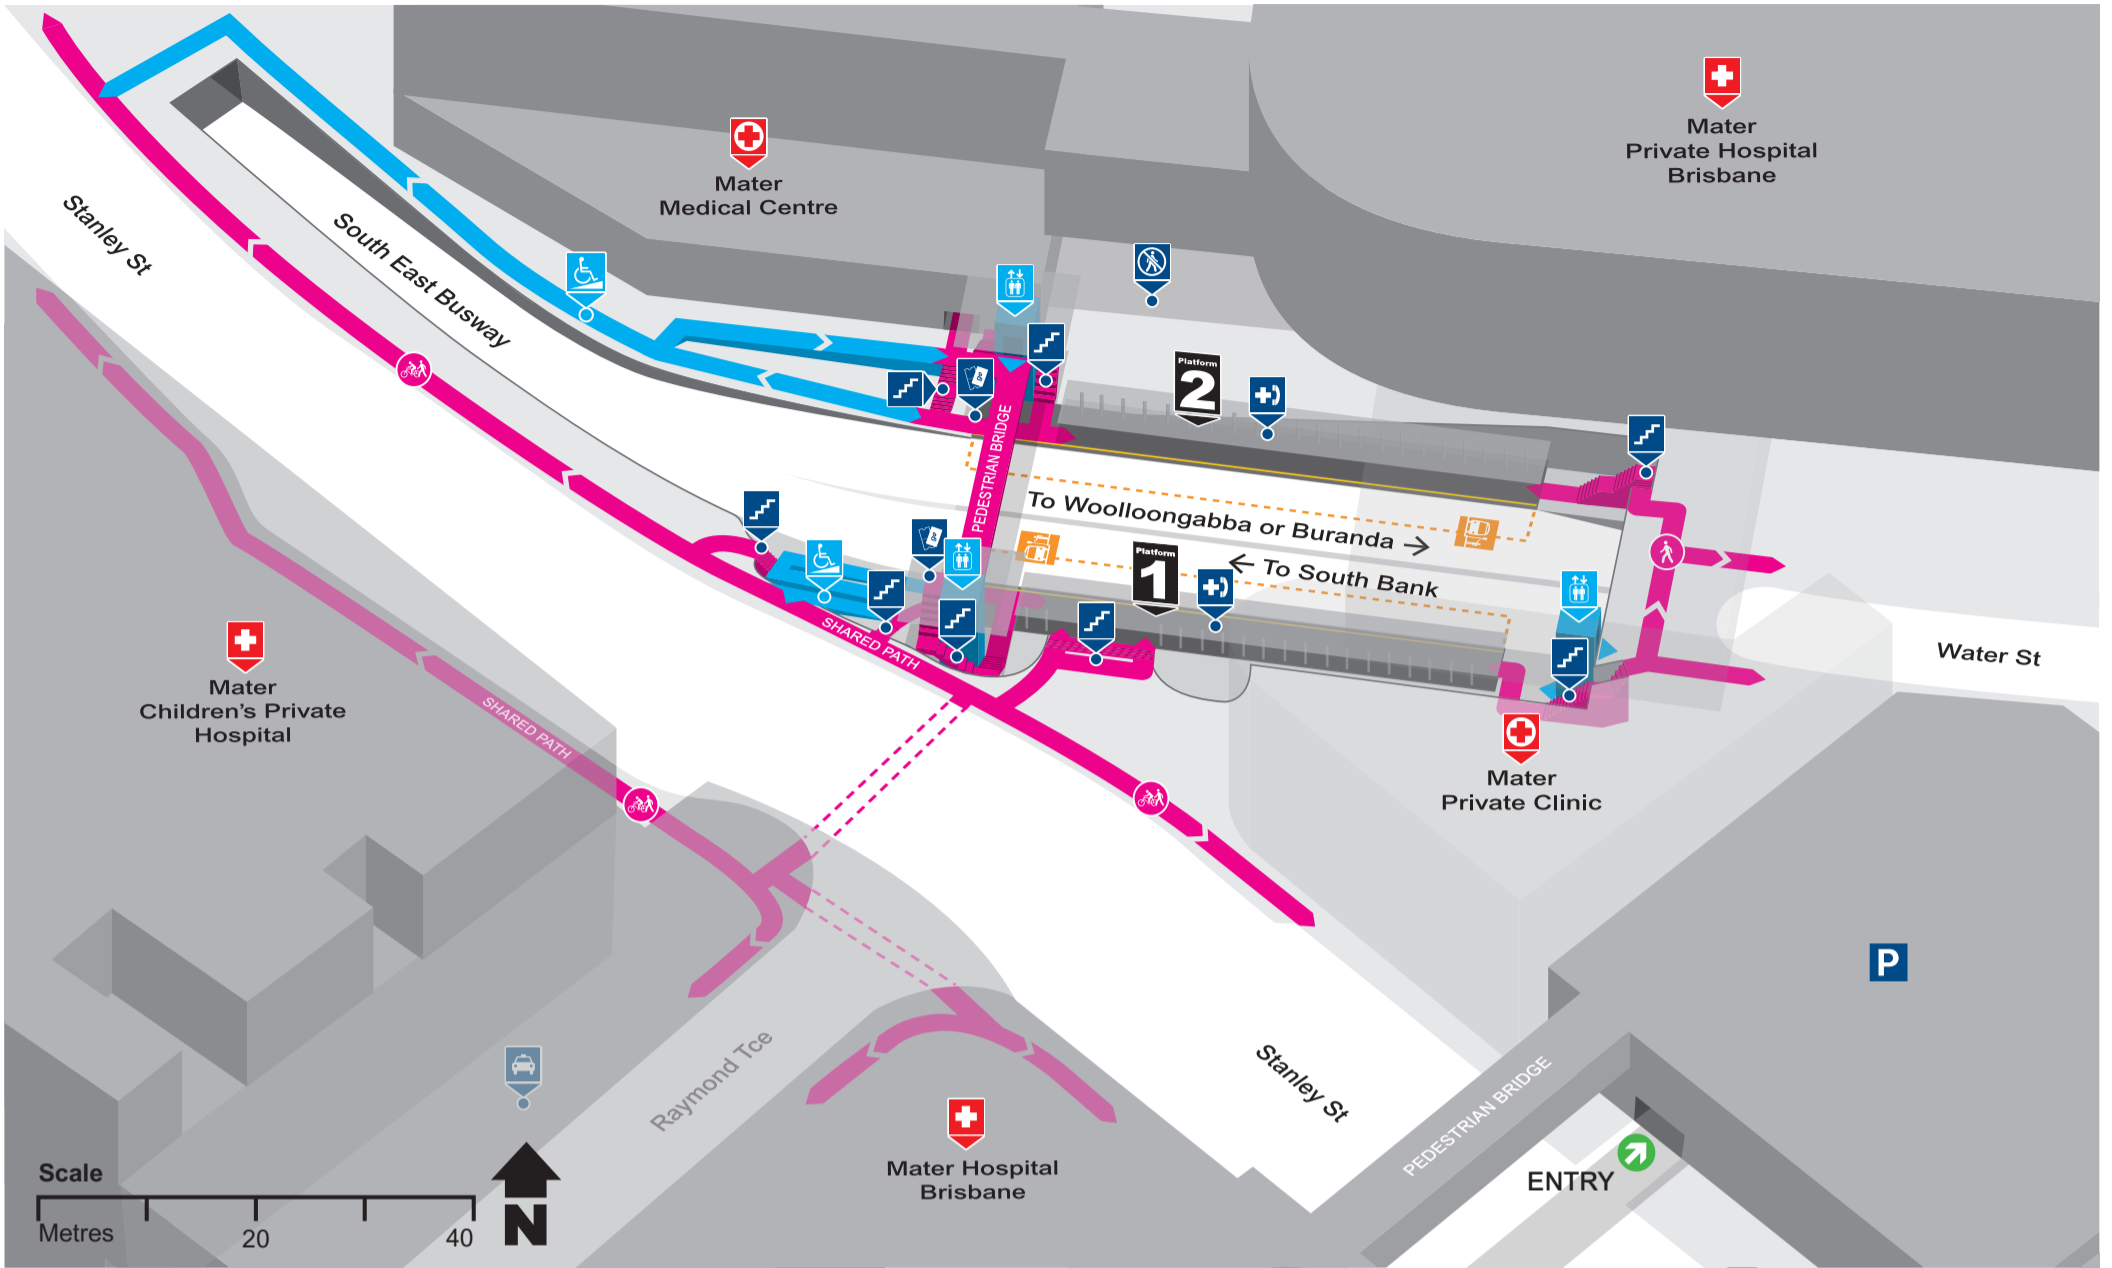

Mater Hill station locality map

Effective April 2020

Download the MyTransLink app, visit translink.com.au or call 13 12 30