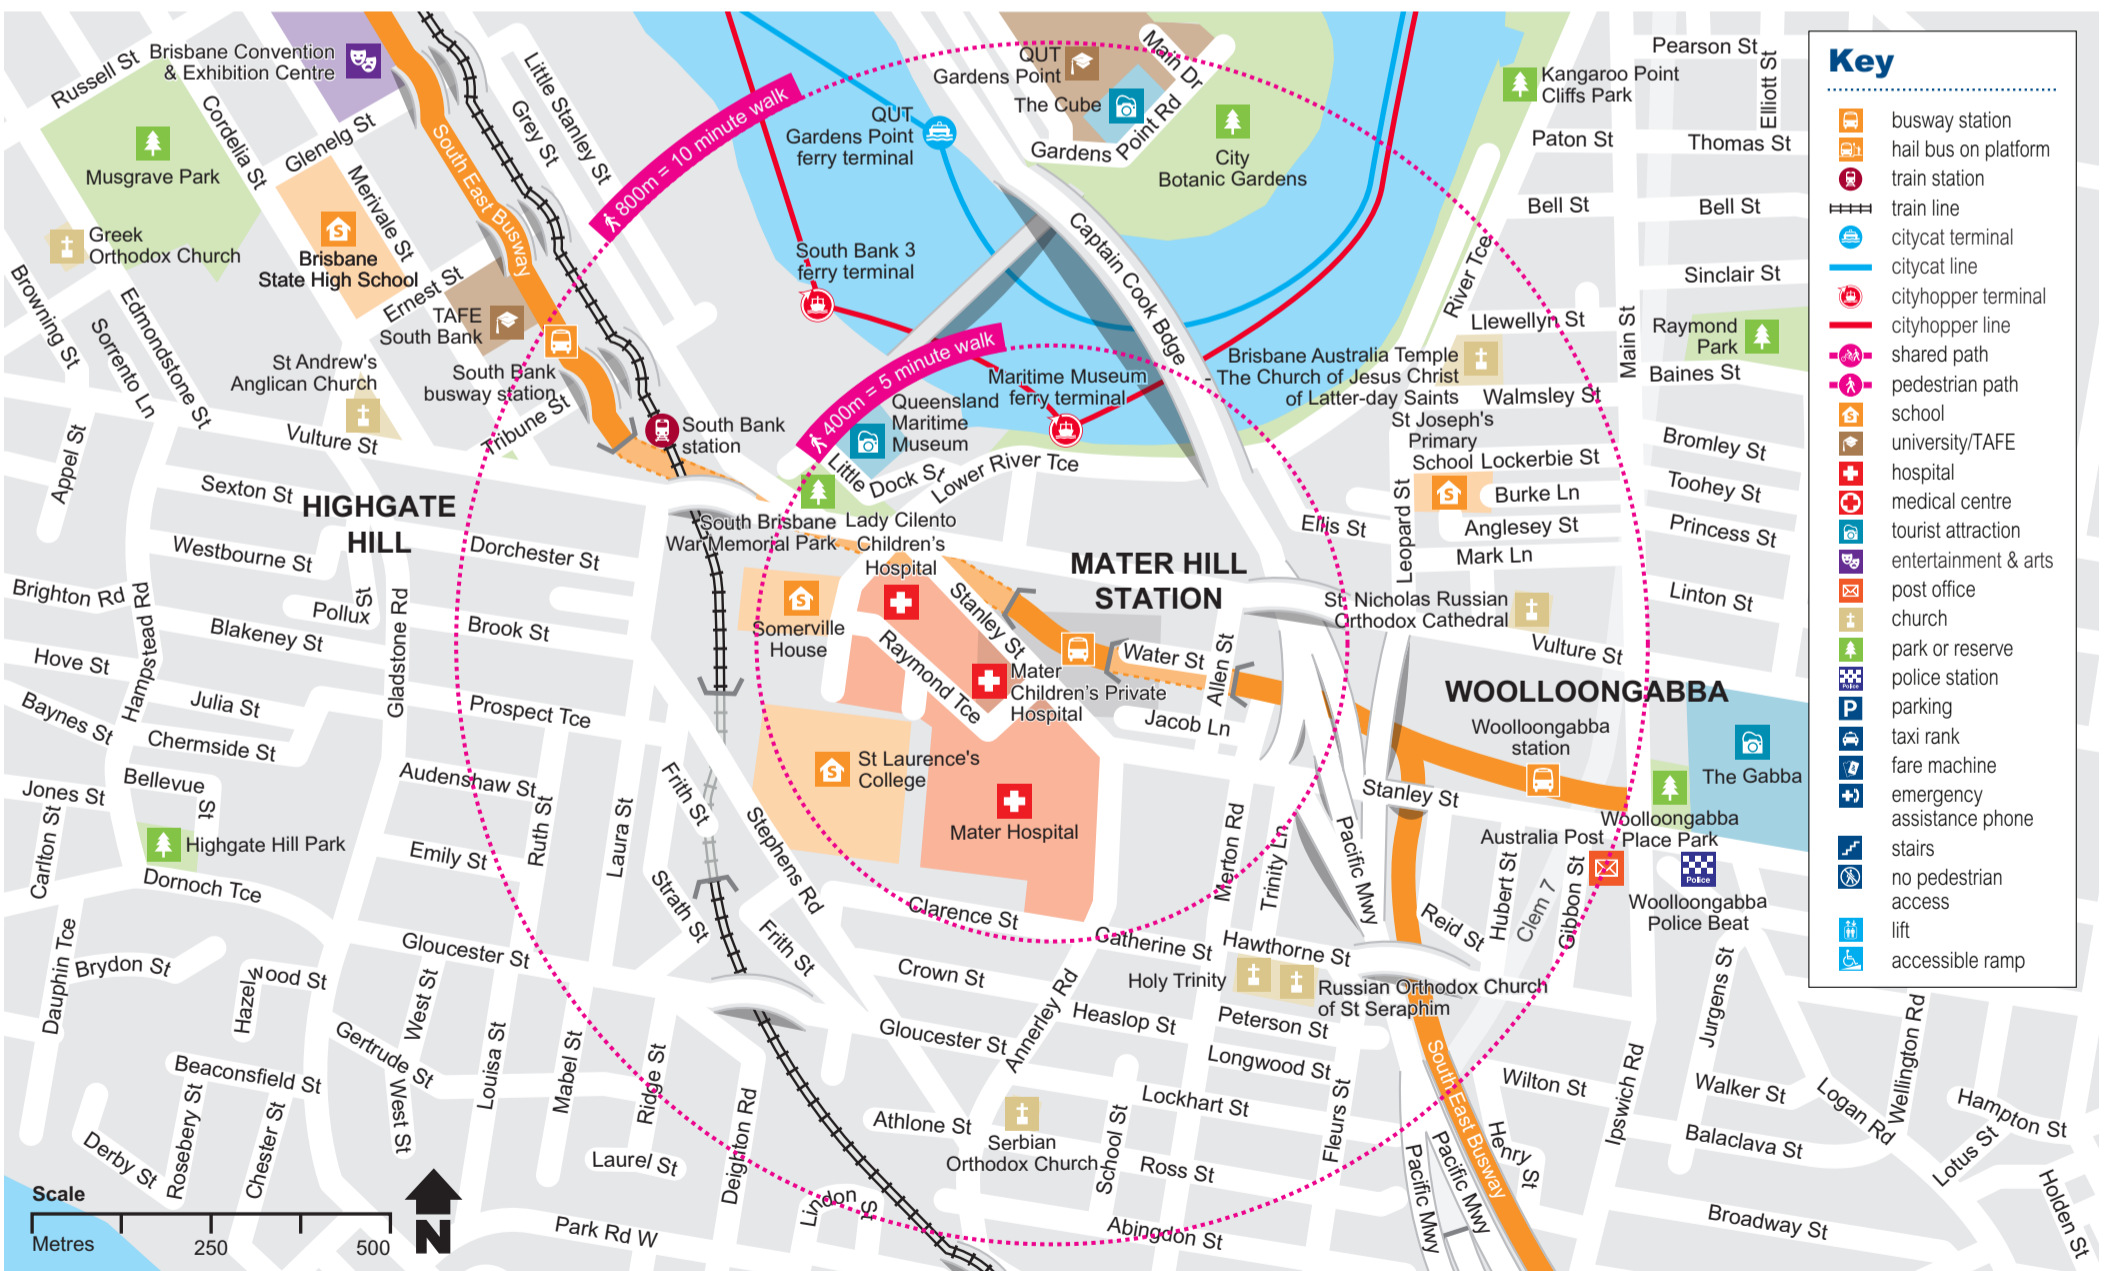

Mater Hill station locality map

Effective April 2020

Download the MyTransLink app, visit translink.com.au or call 13 12 30