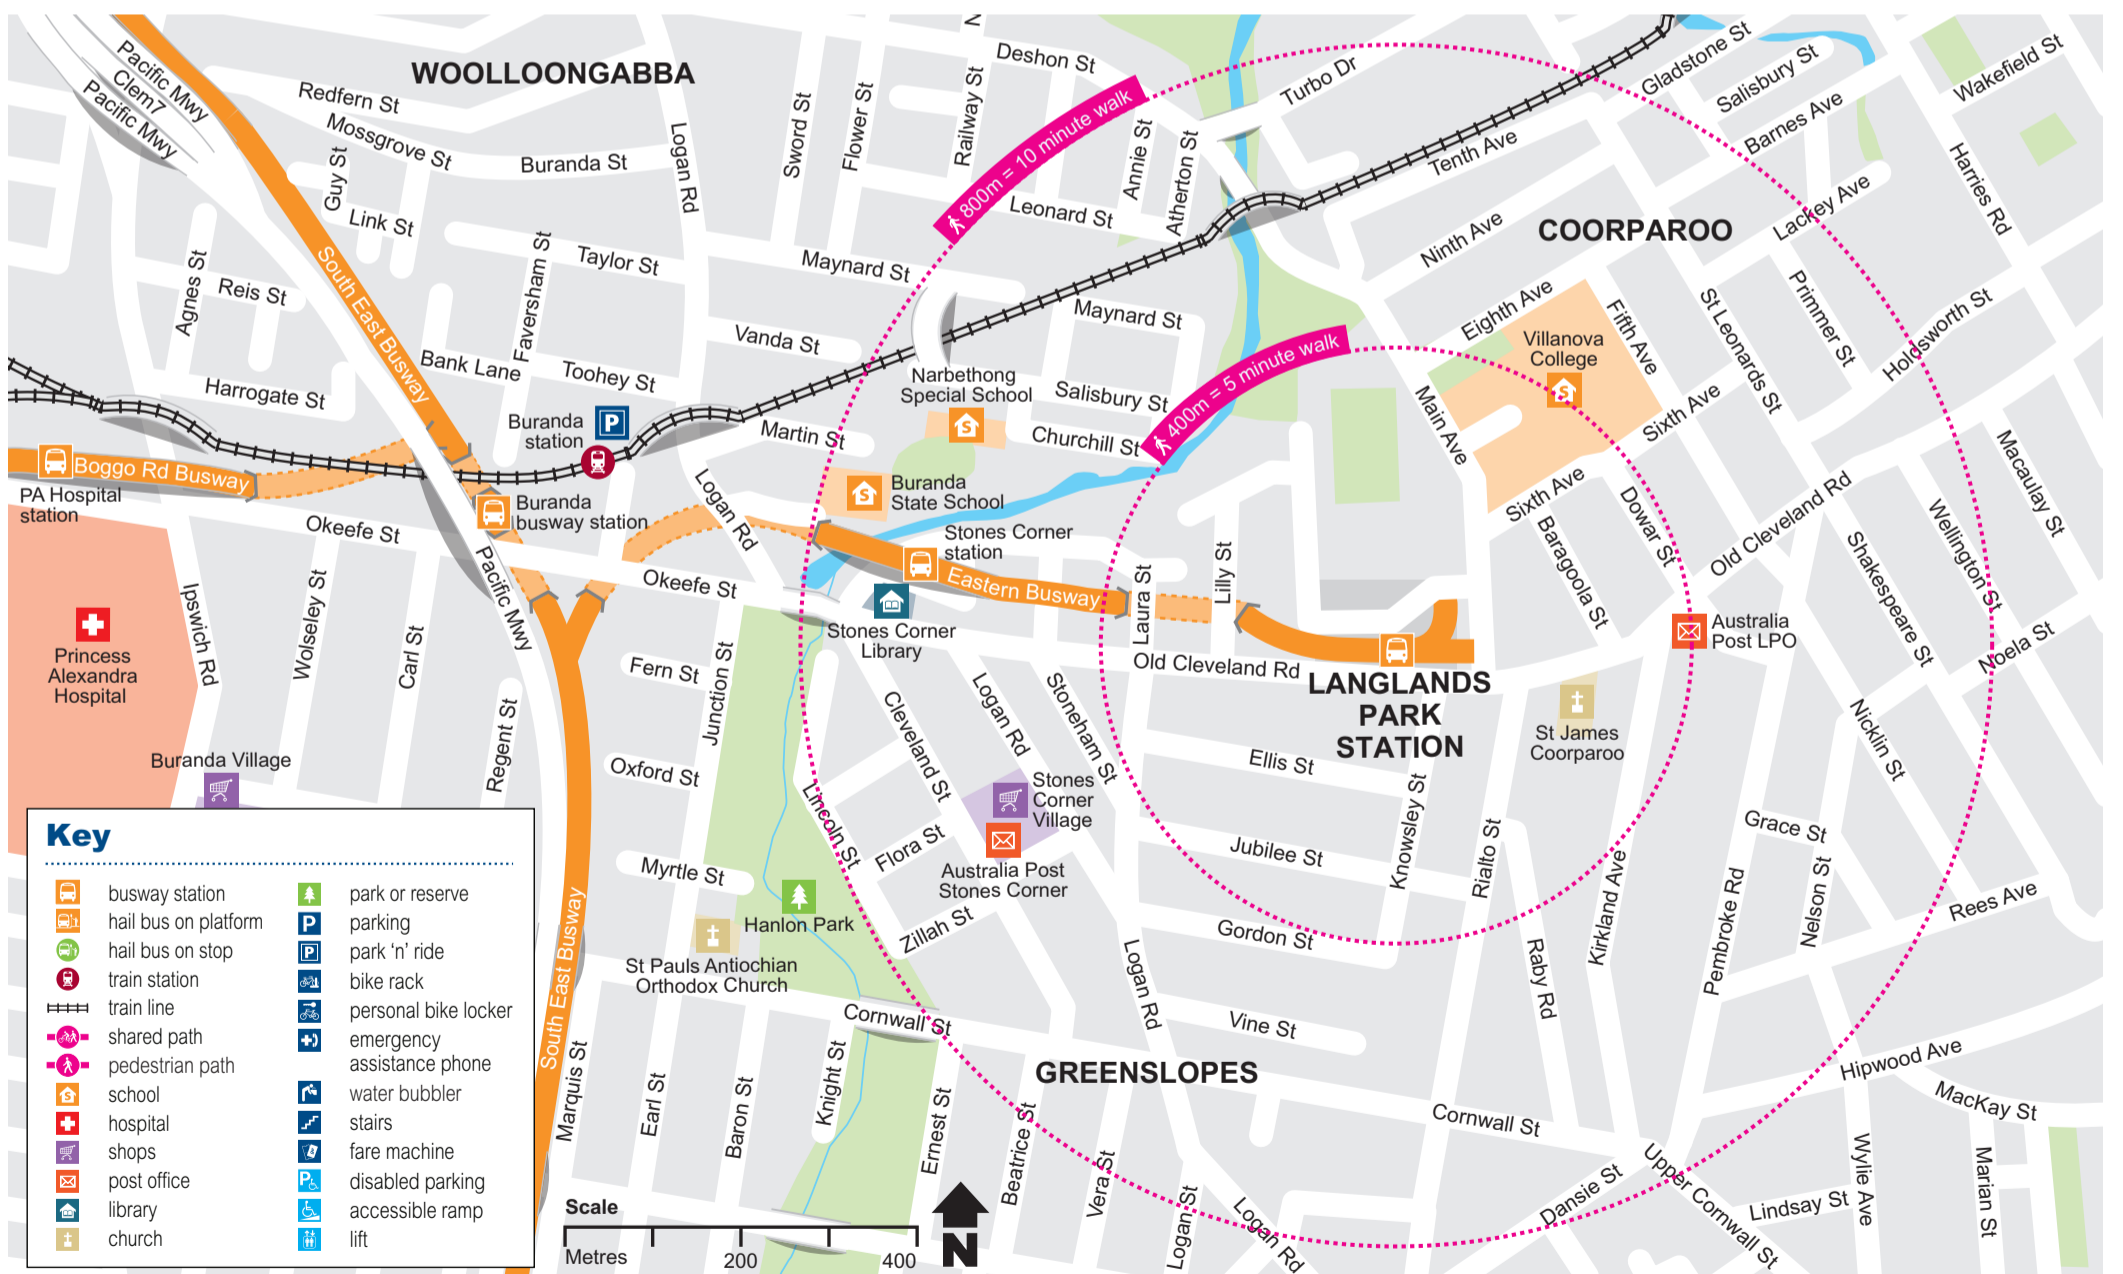

Langlands Park station locality map

Effective April 2020

Download the MyTransLink app, visit translink.com.au or call 13 12 30