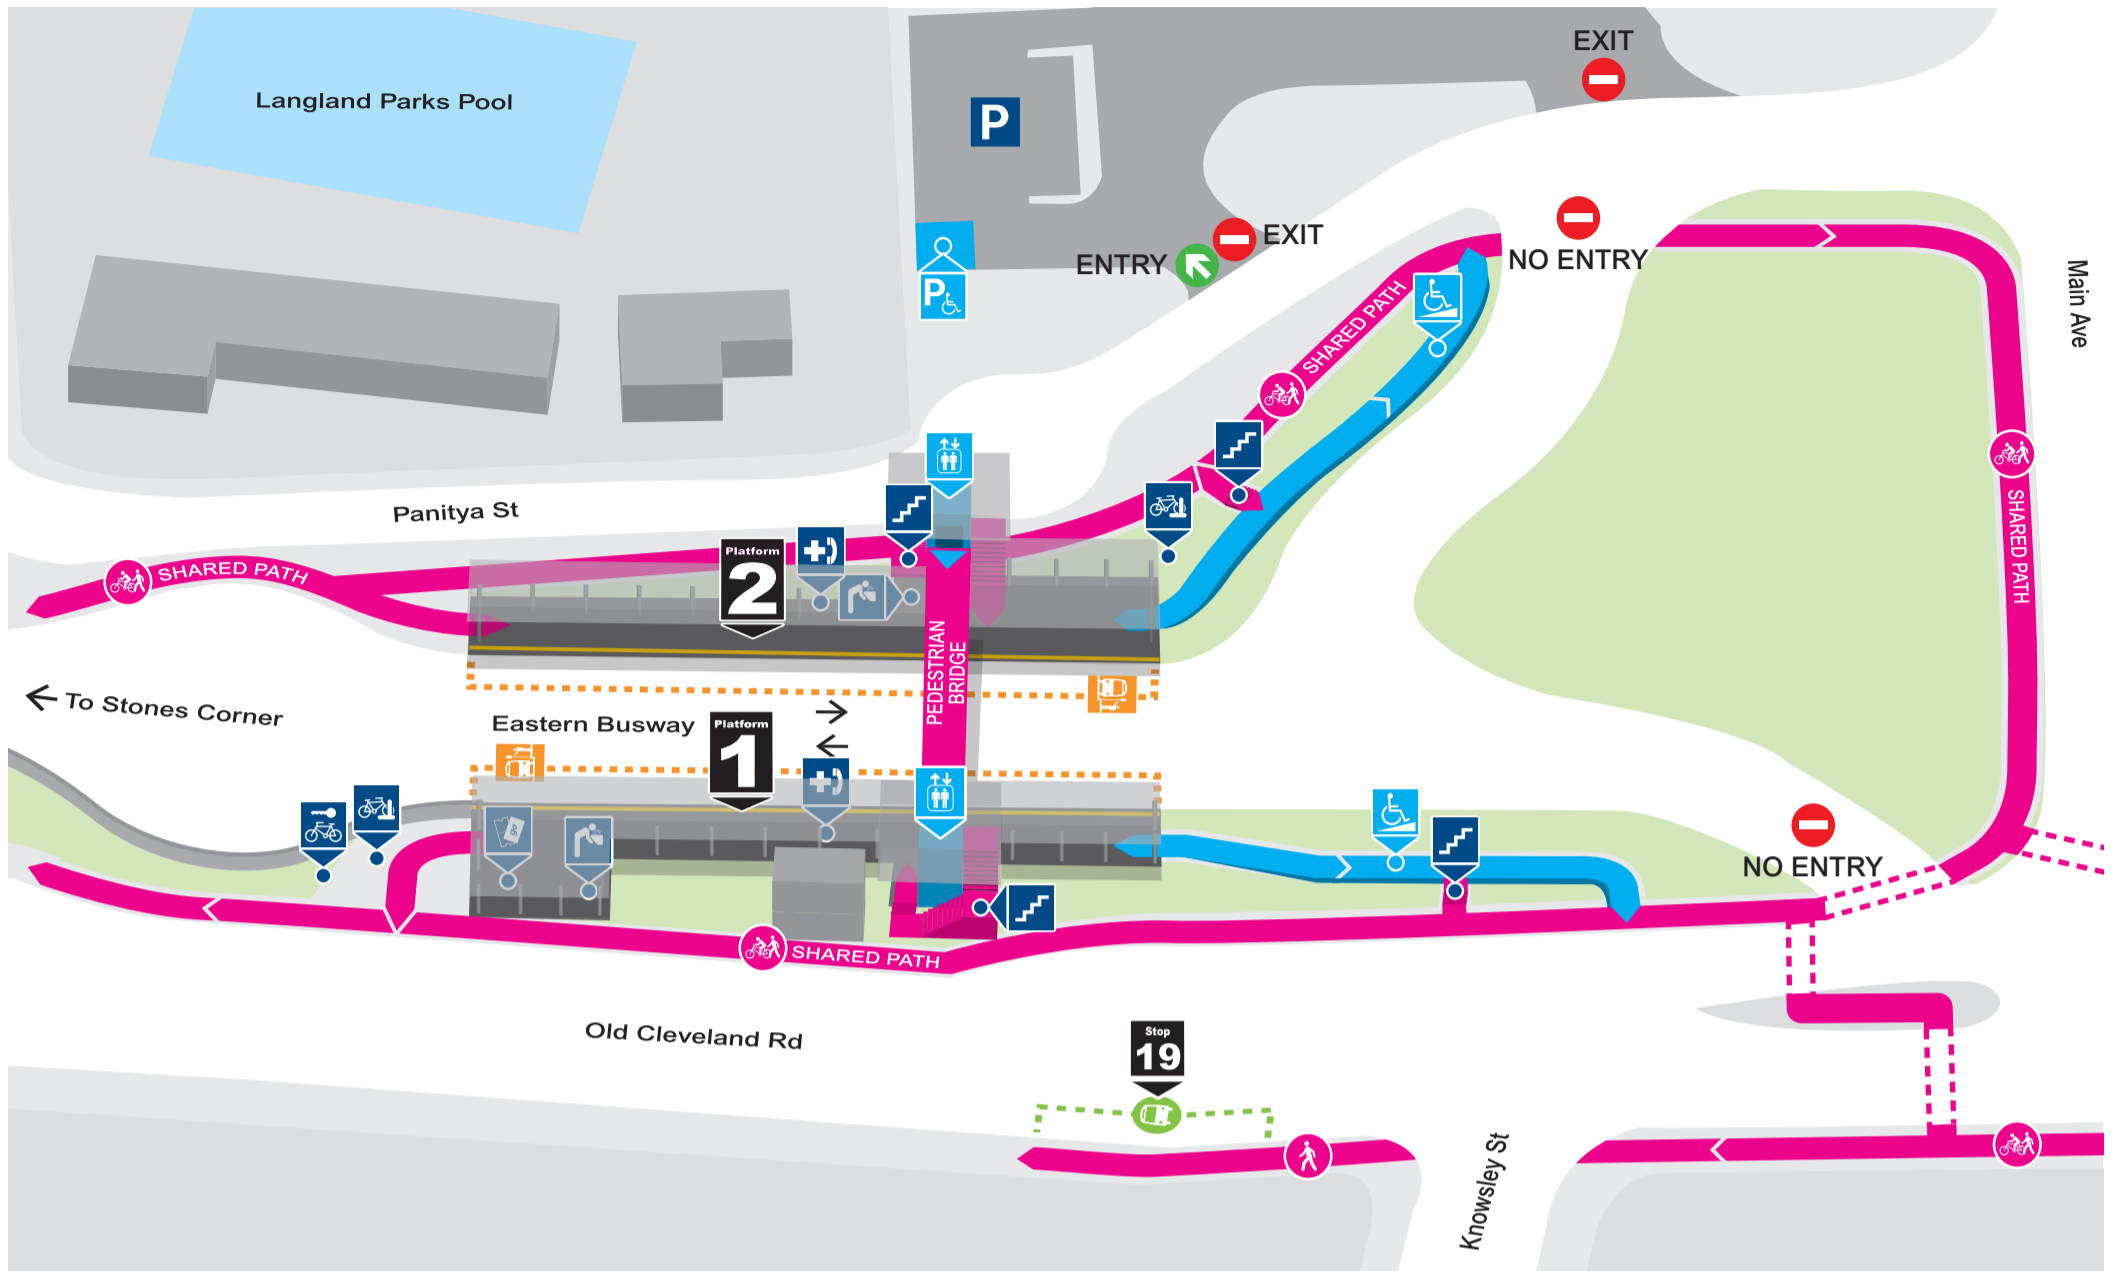

Langlands Park station locality map

Effective April 2020

Download the MyTransLink app, visit translink.com.au or call 13 12 30