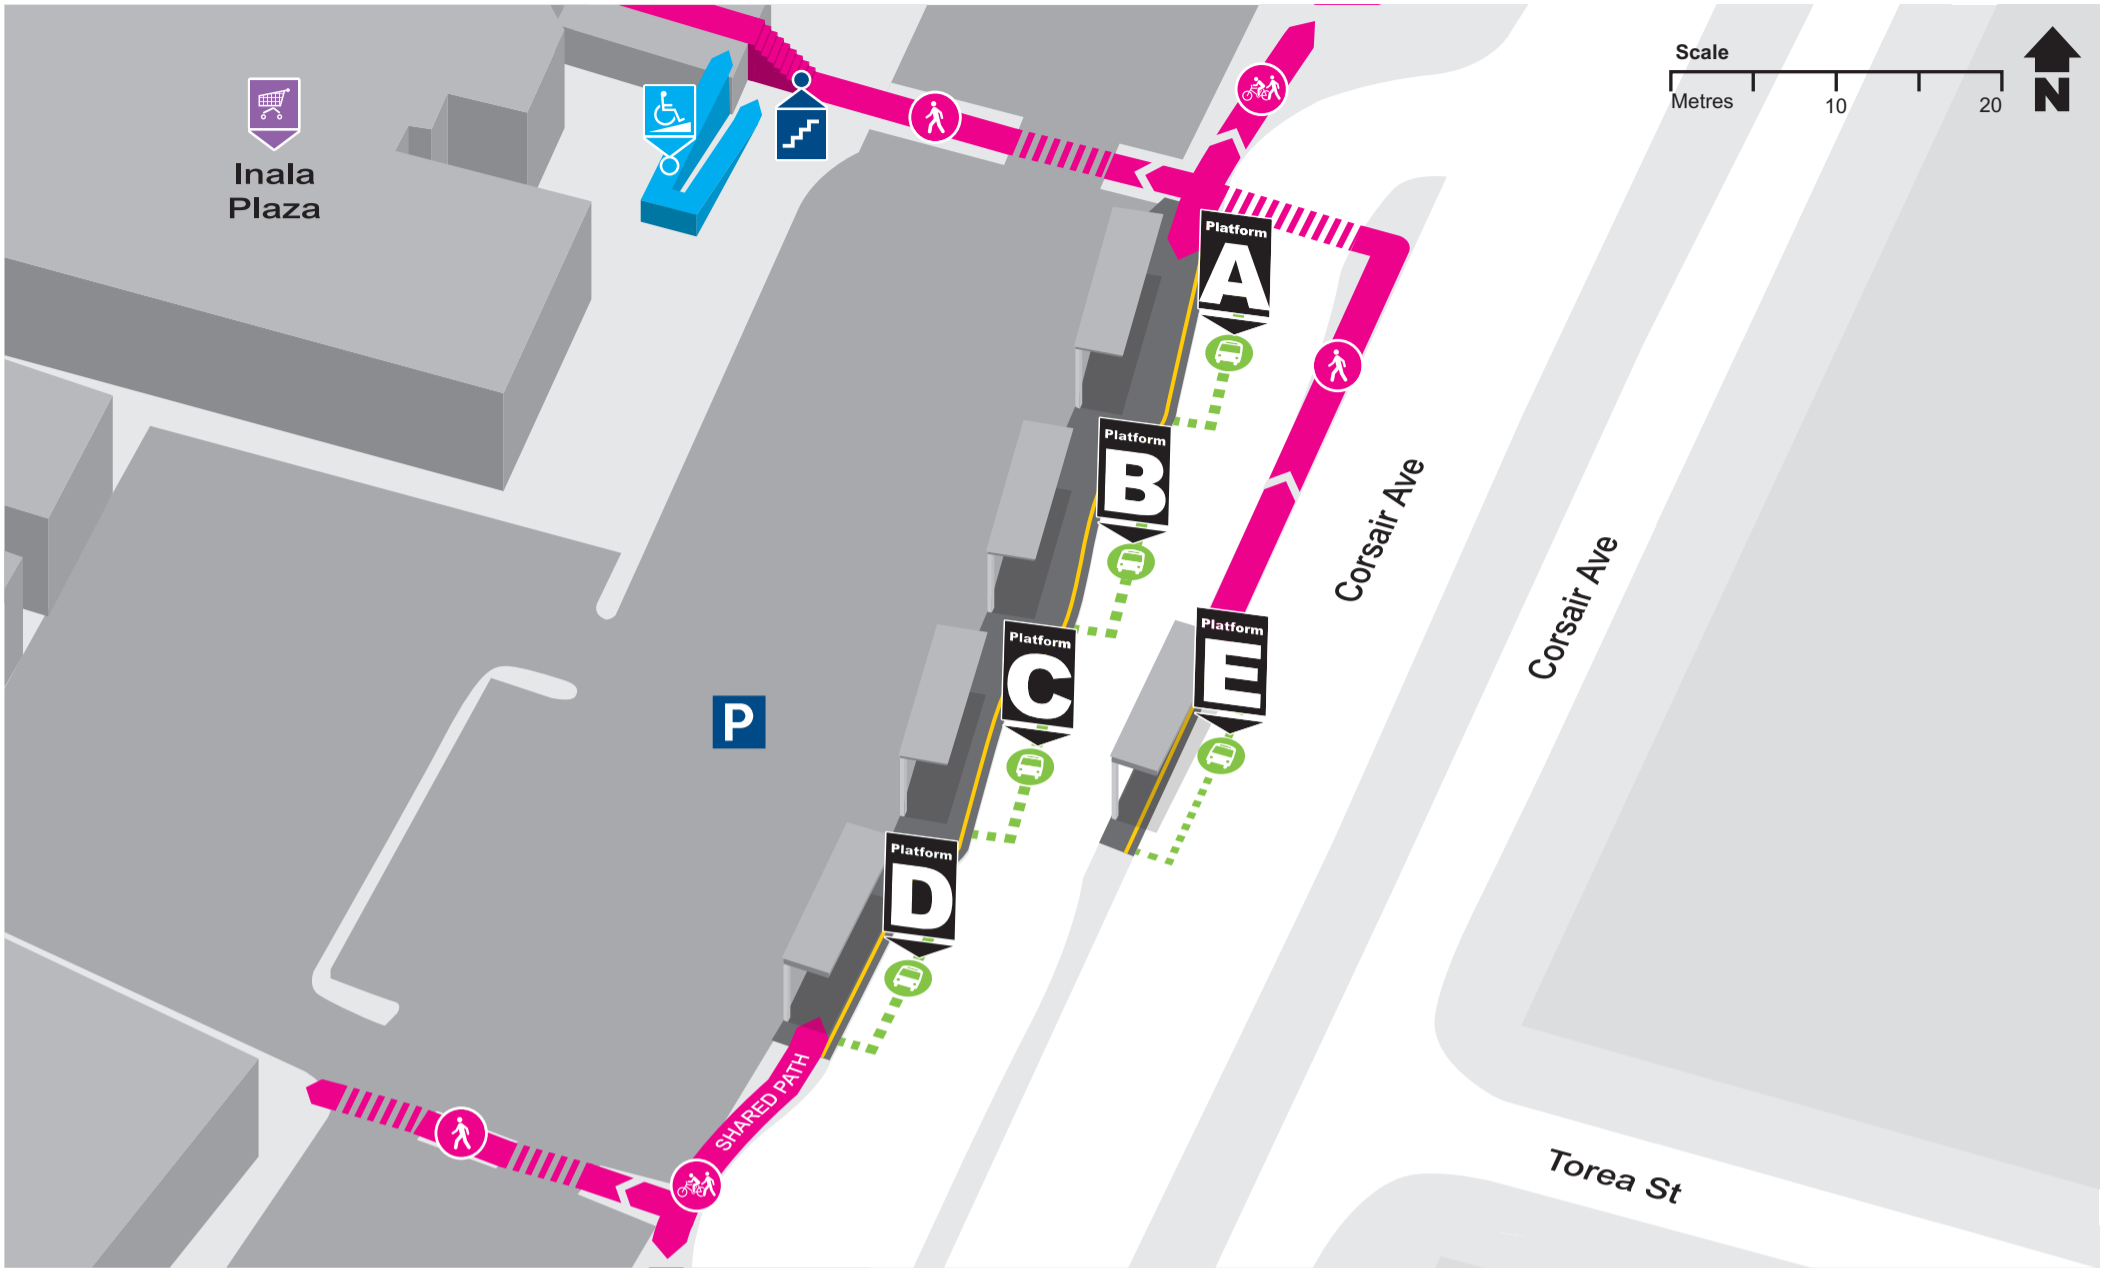

Inala Plaza station locality map

Effective April 2020

Download the **MyTranslink** app, visit translink.com.au or call 13 12 30