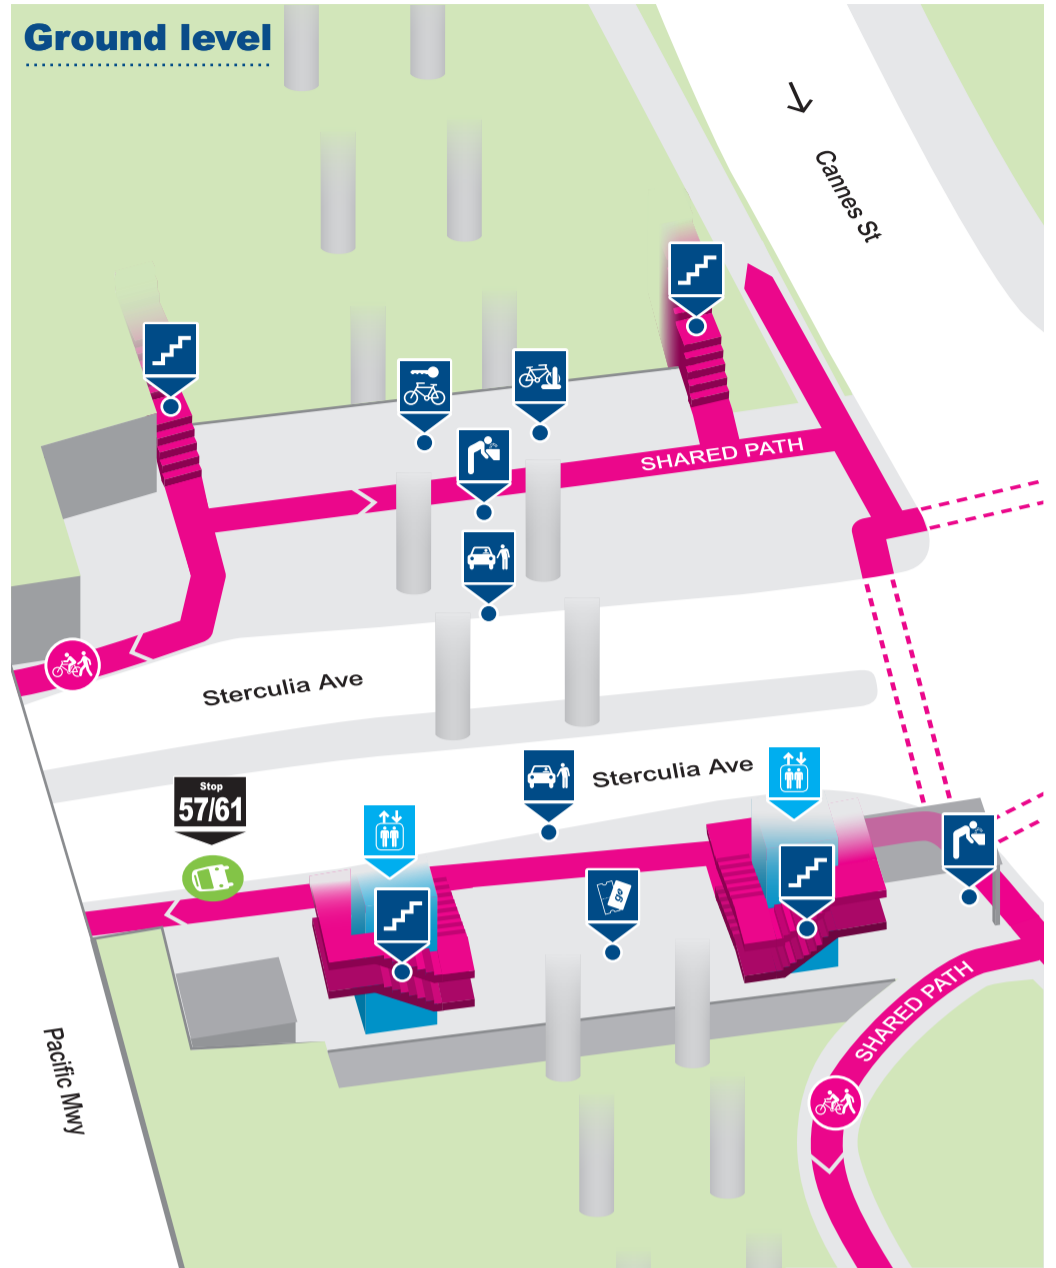

Holland Park West station locality map

Effective April 2020

Download the [MyTransLink app](#), visit translink.com.au or call 13 12 30