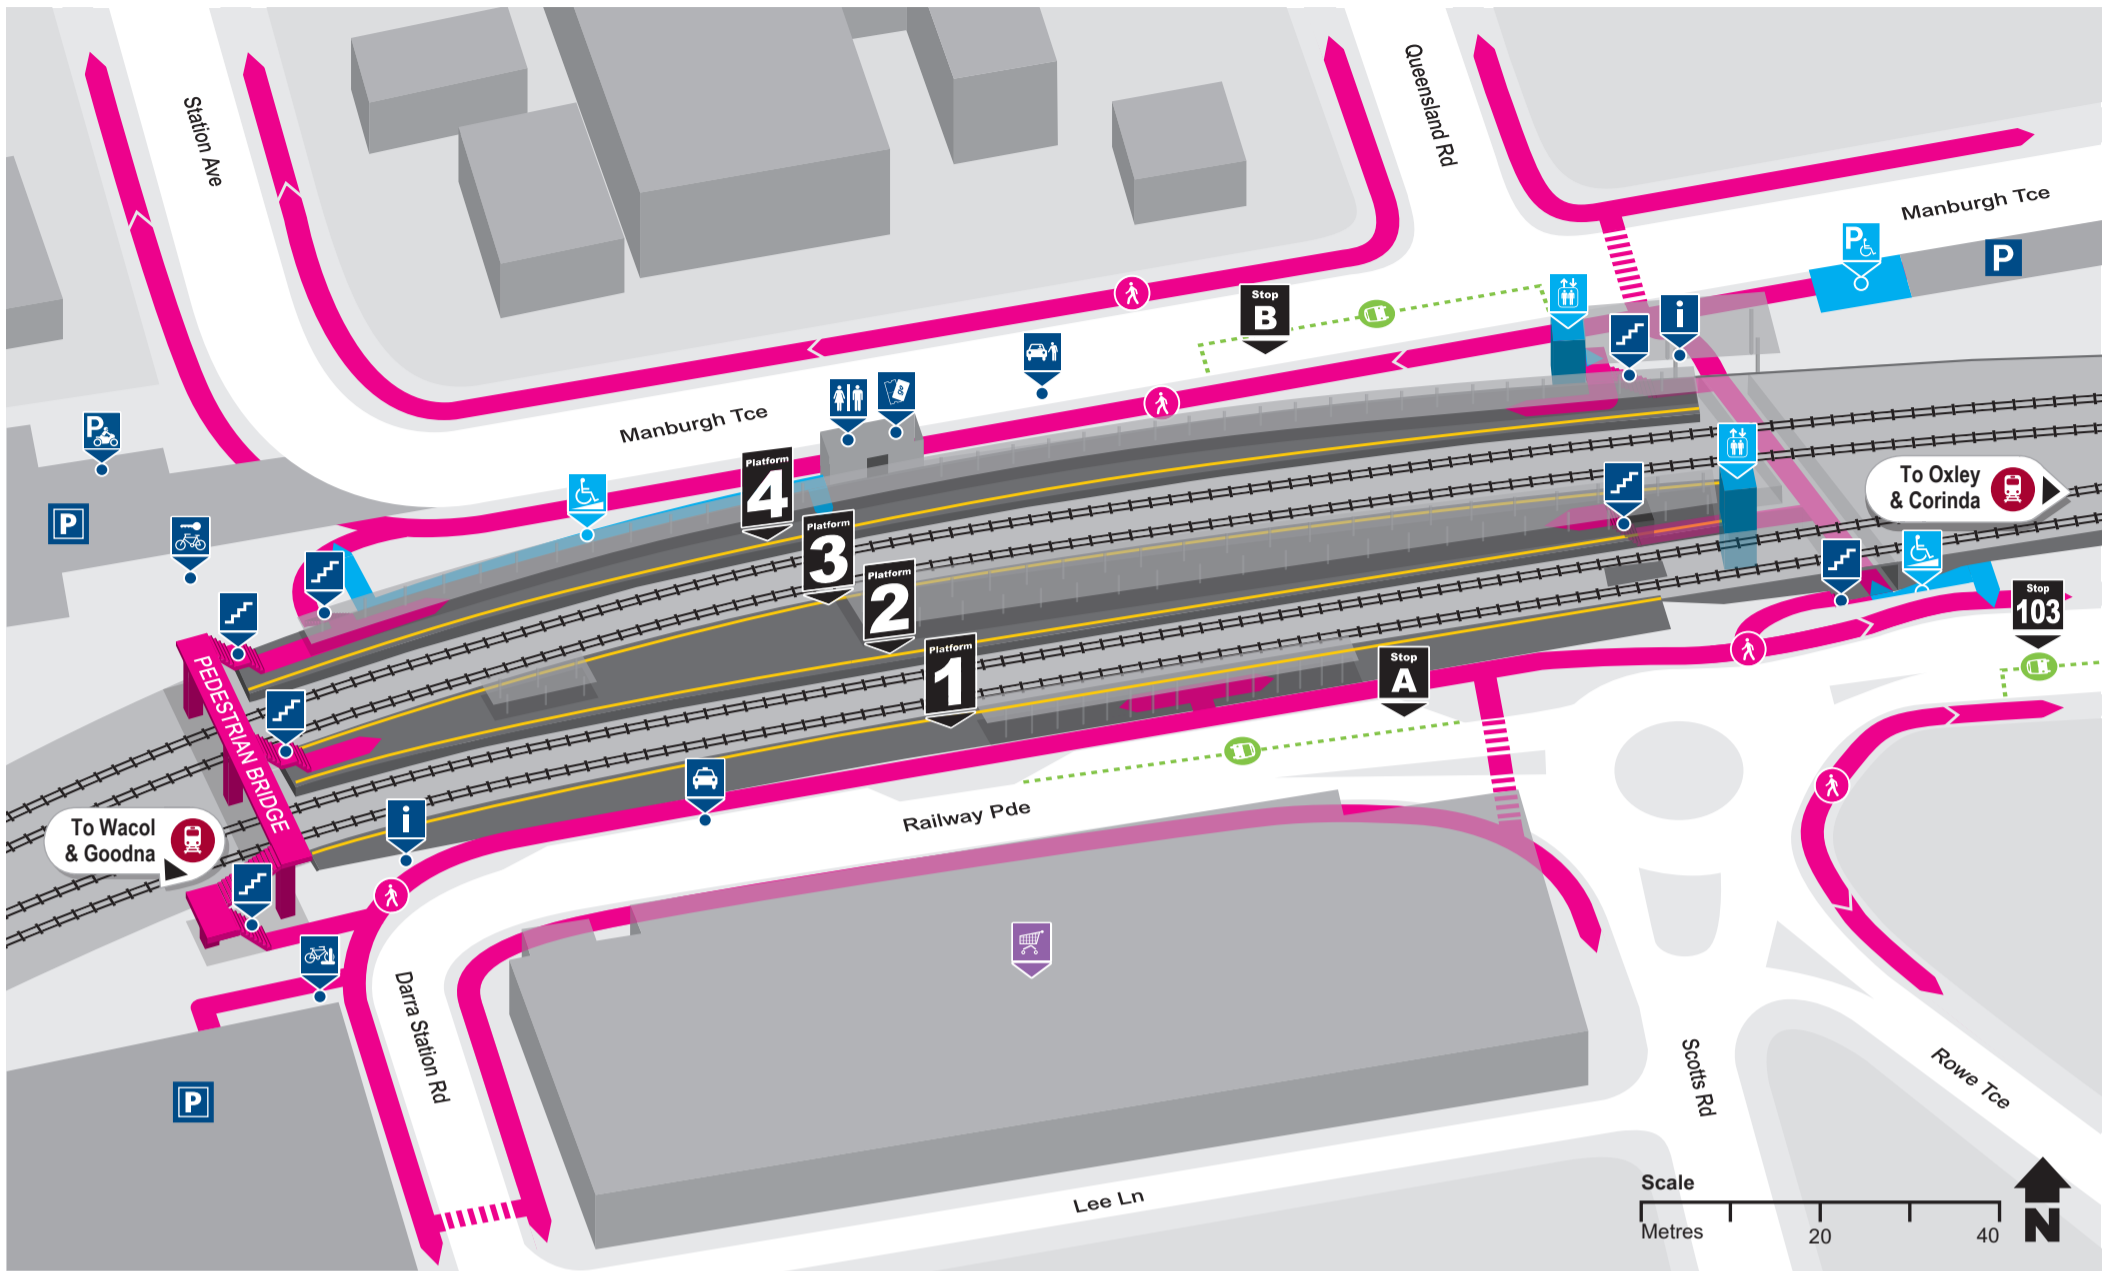

# Darra station & locality map

Effective April 2020

Download the **MyTransLink** app, visit [translink.com.au](http://translink.com.au) or call 13 12 30