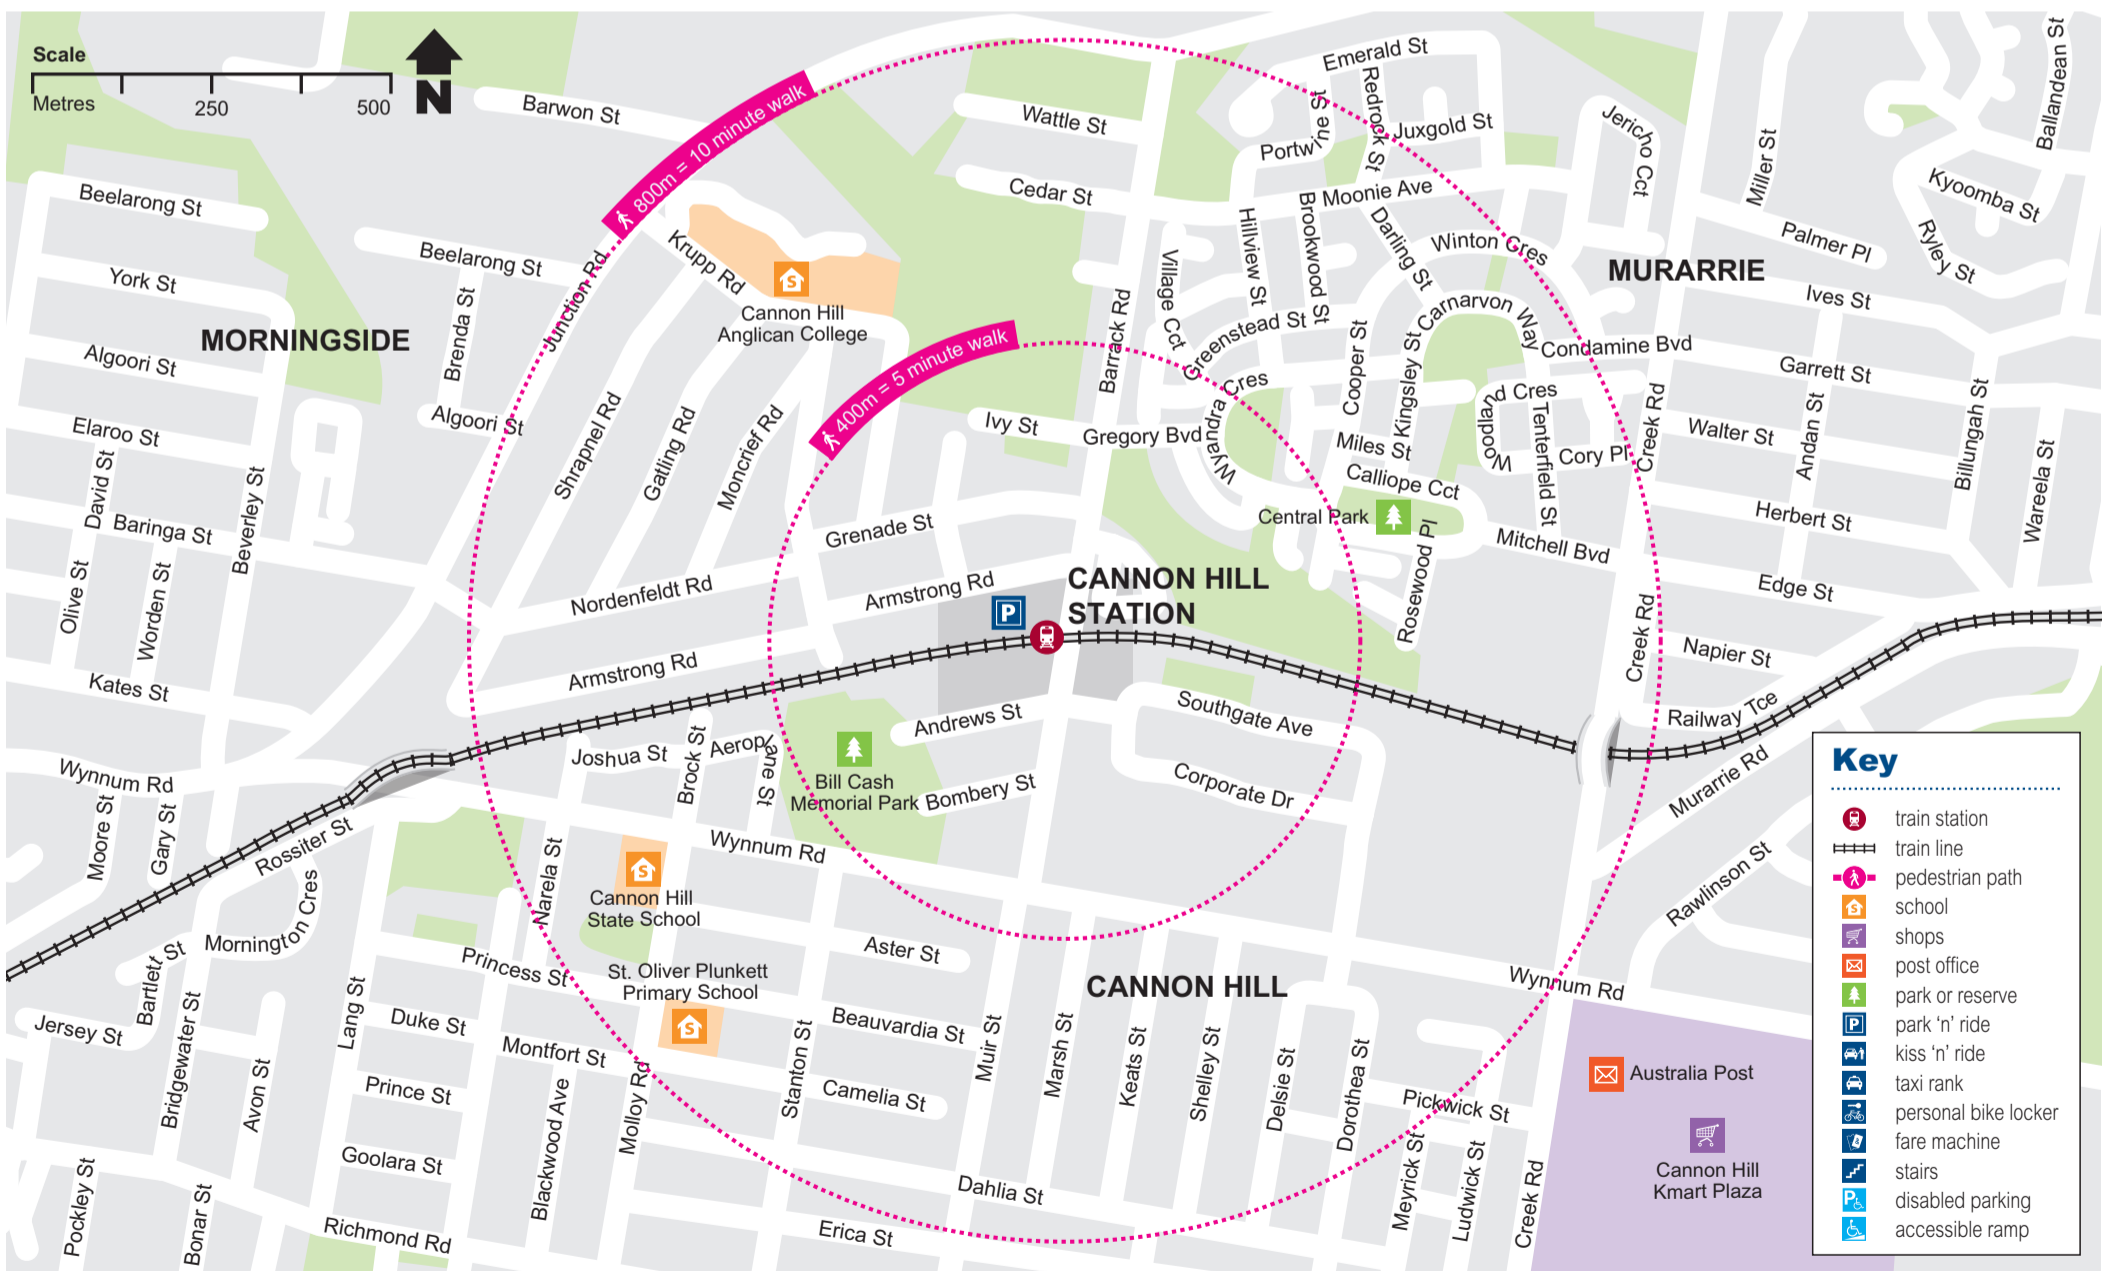

# Cannon Hill station locality map

Effective April 2020

Download the MyTransLink app, visit [translink.com.au](http://translink.com.au) or call 13 12 30