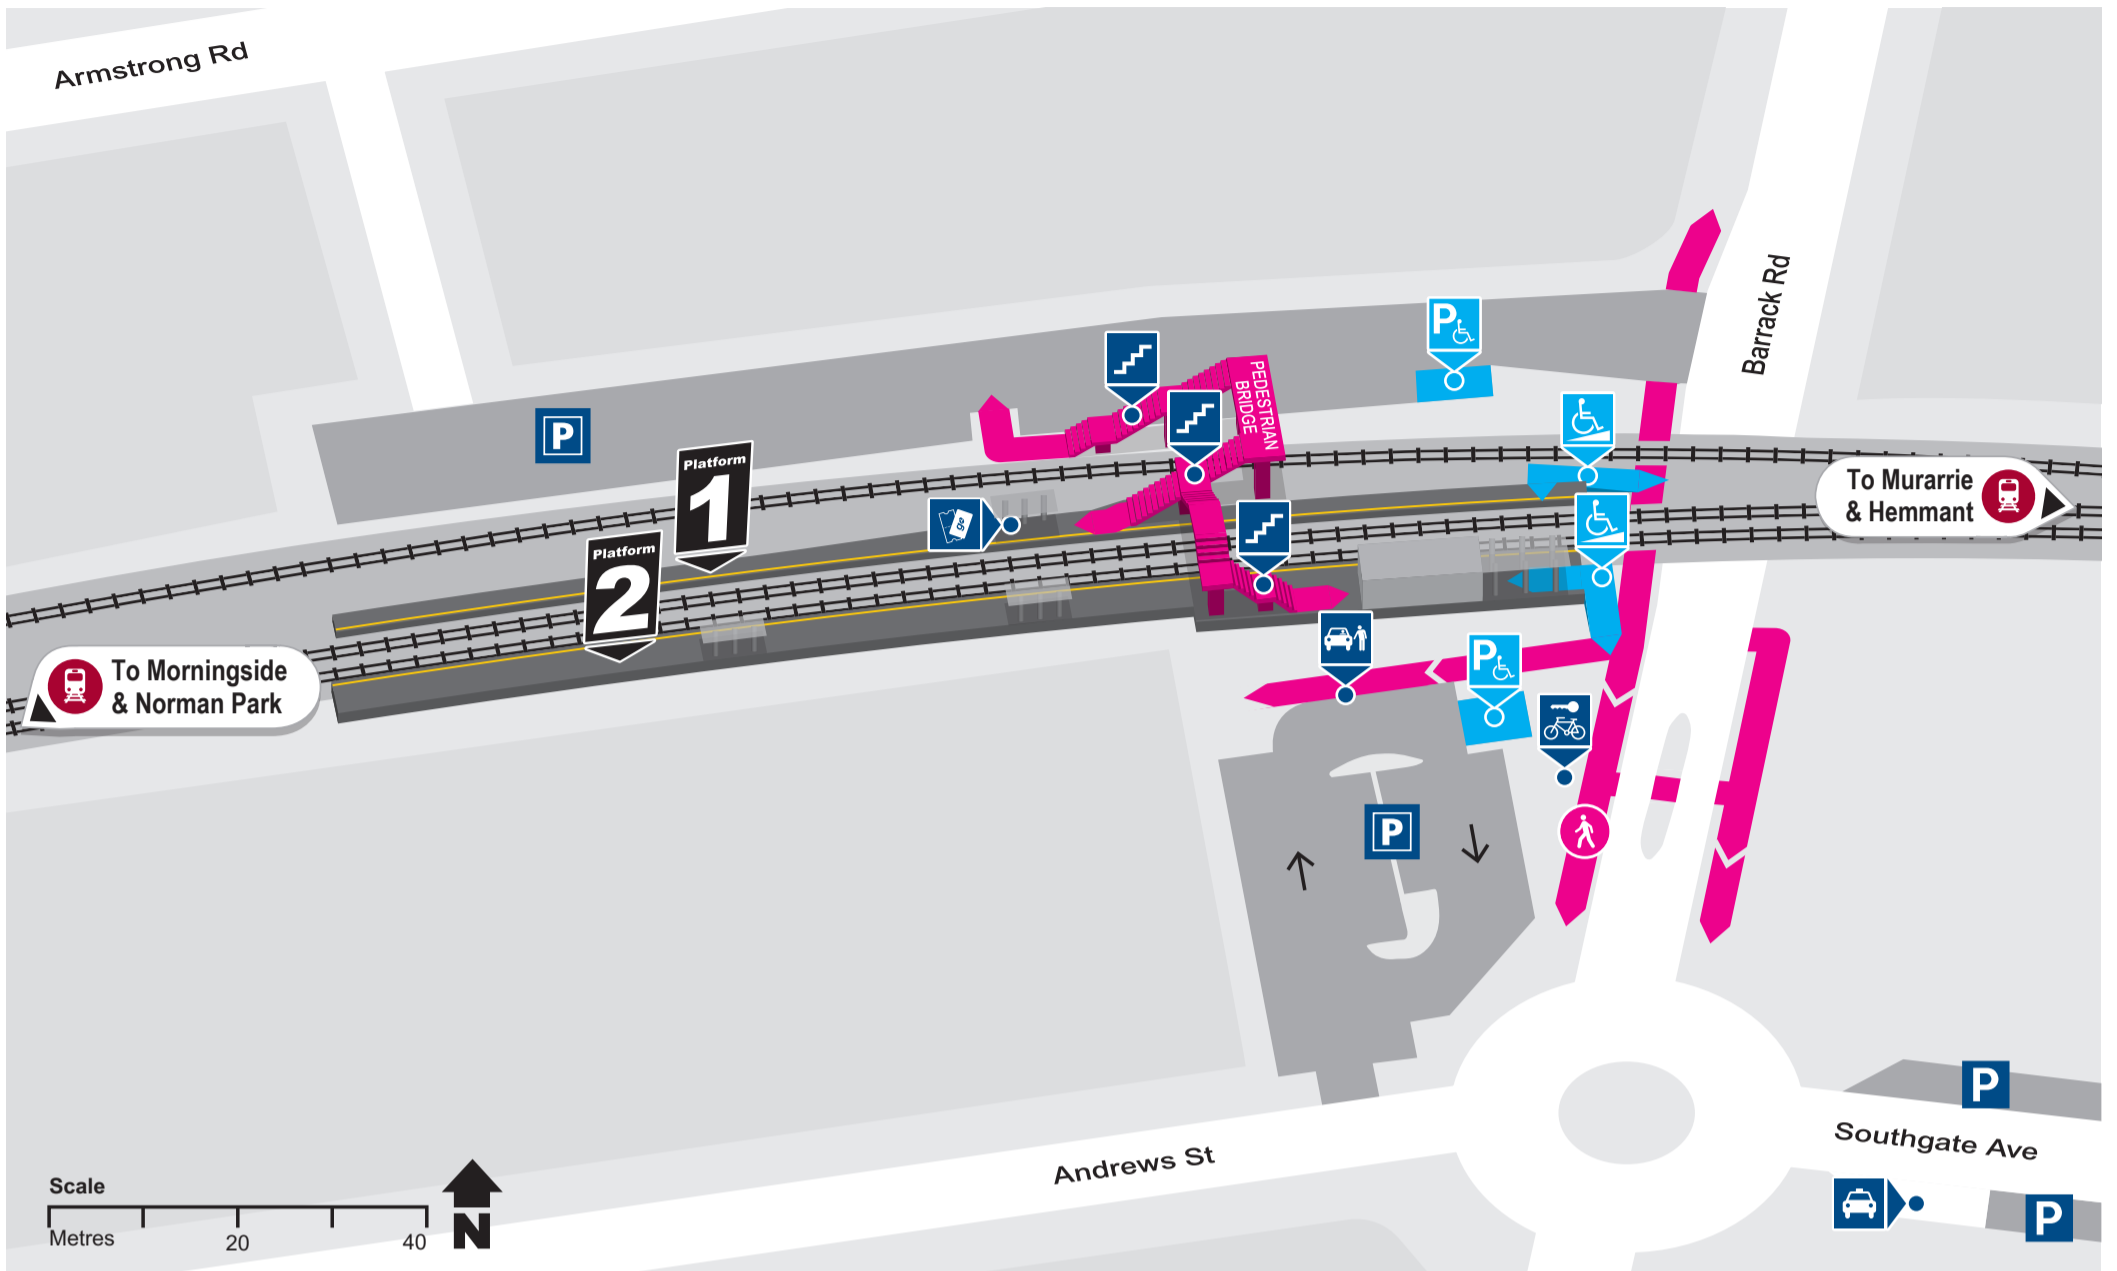

# Cannon Hill station locality map

Effective April 2020

Download the MyTransLink app, visit [translink.com.au](http://translink.com.au) or call 13 12 30