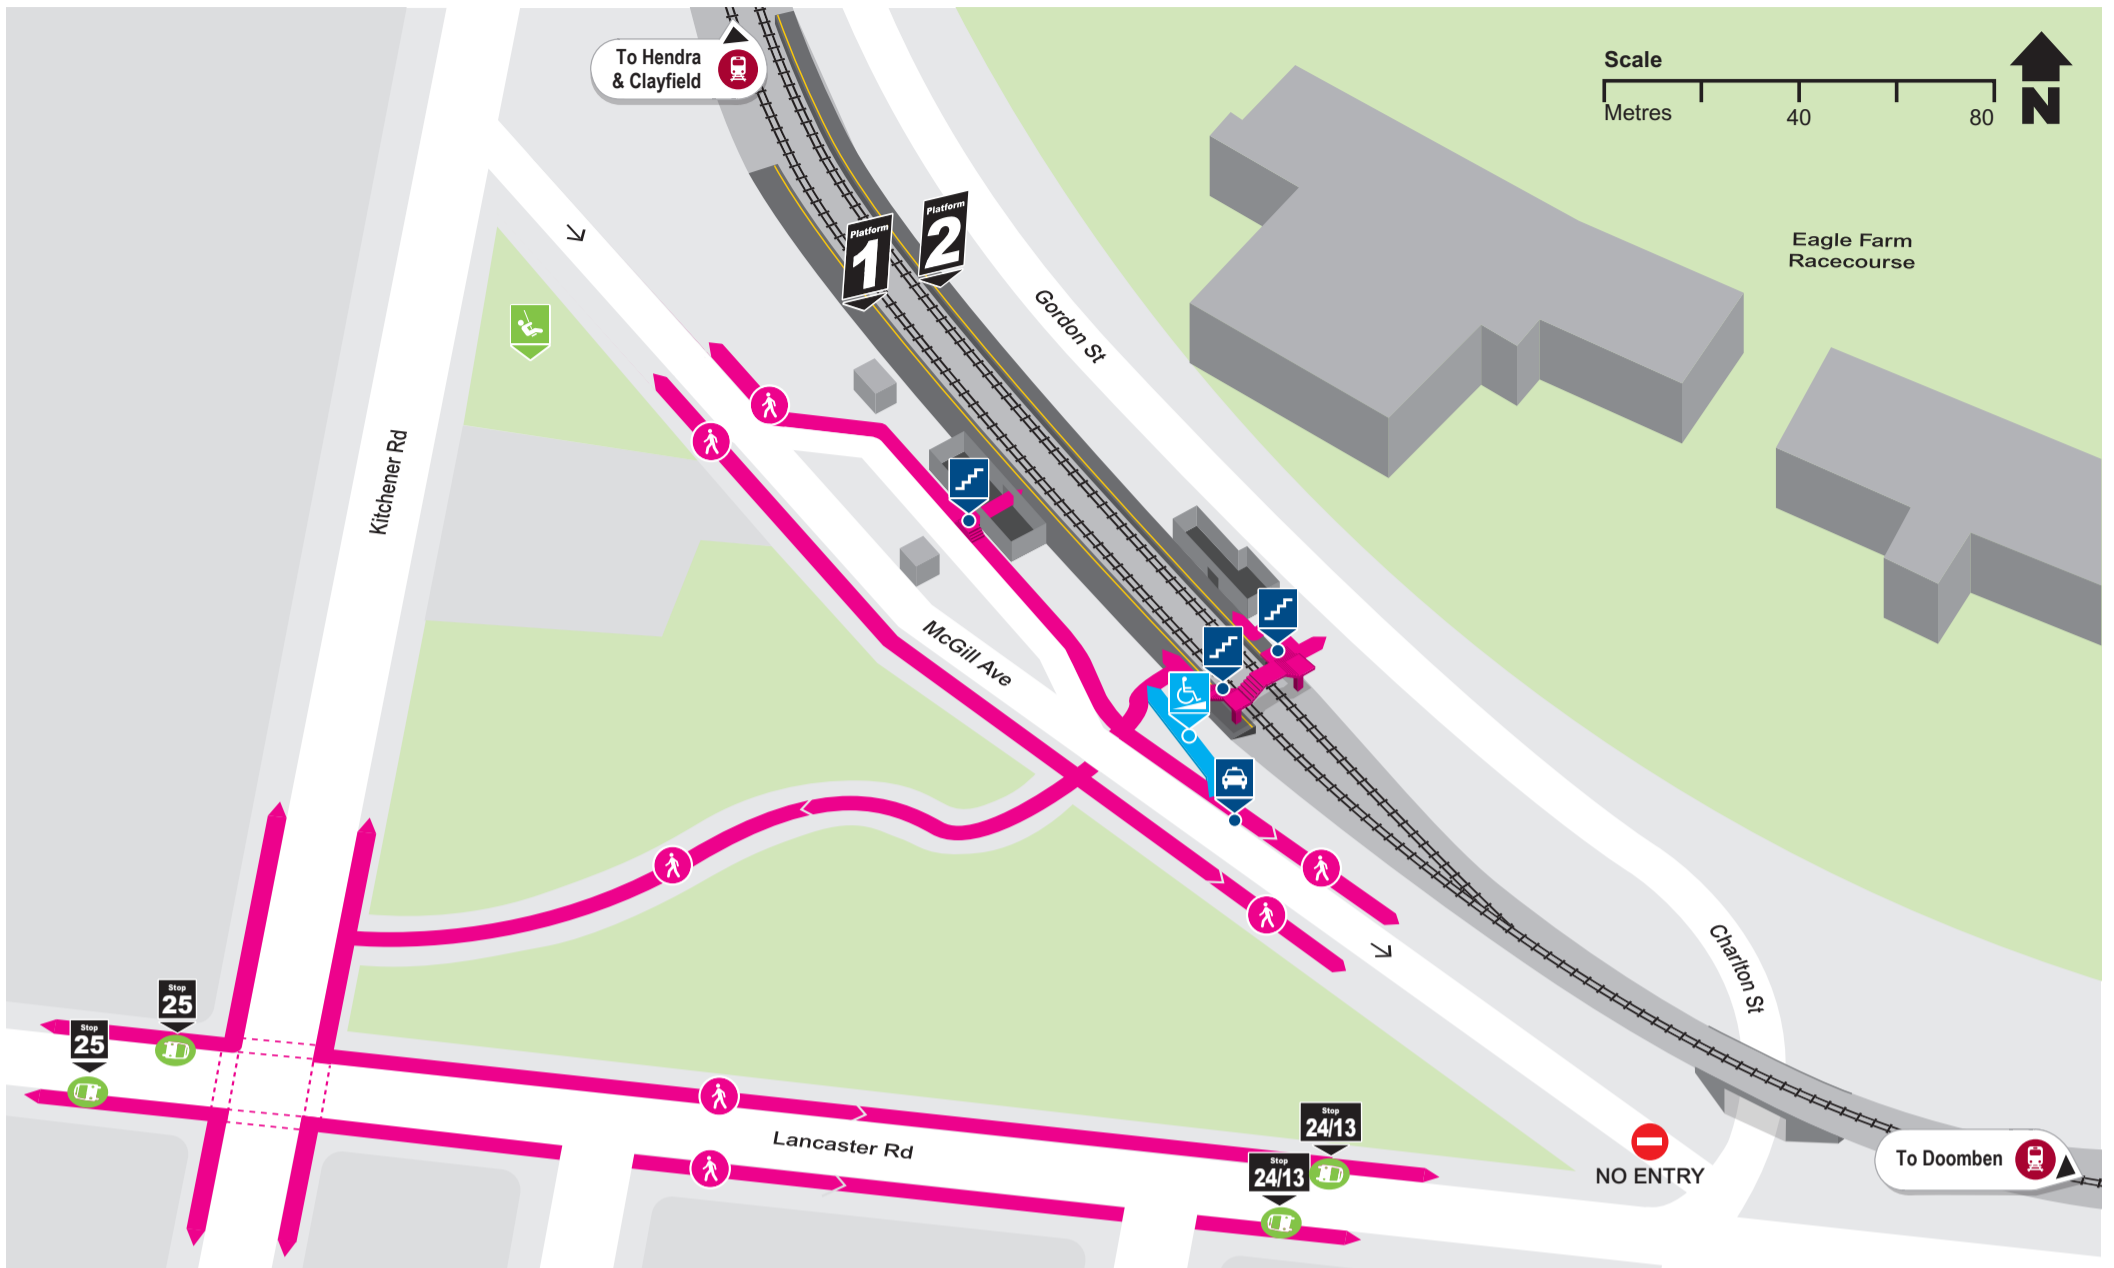

Ascot station locality map

Effective April 2020

Download the MyTransLink app, visit translink.com.au or call 13 12 30