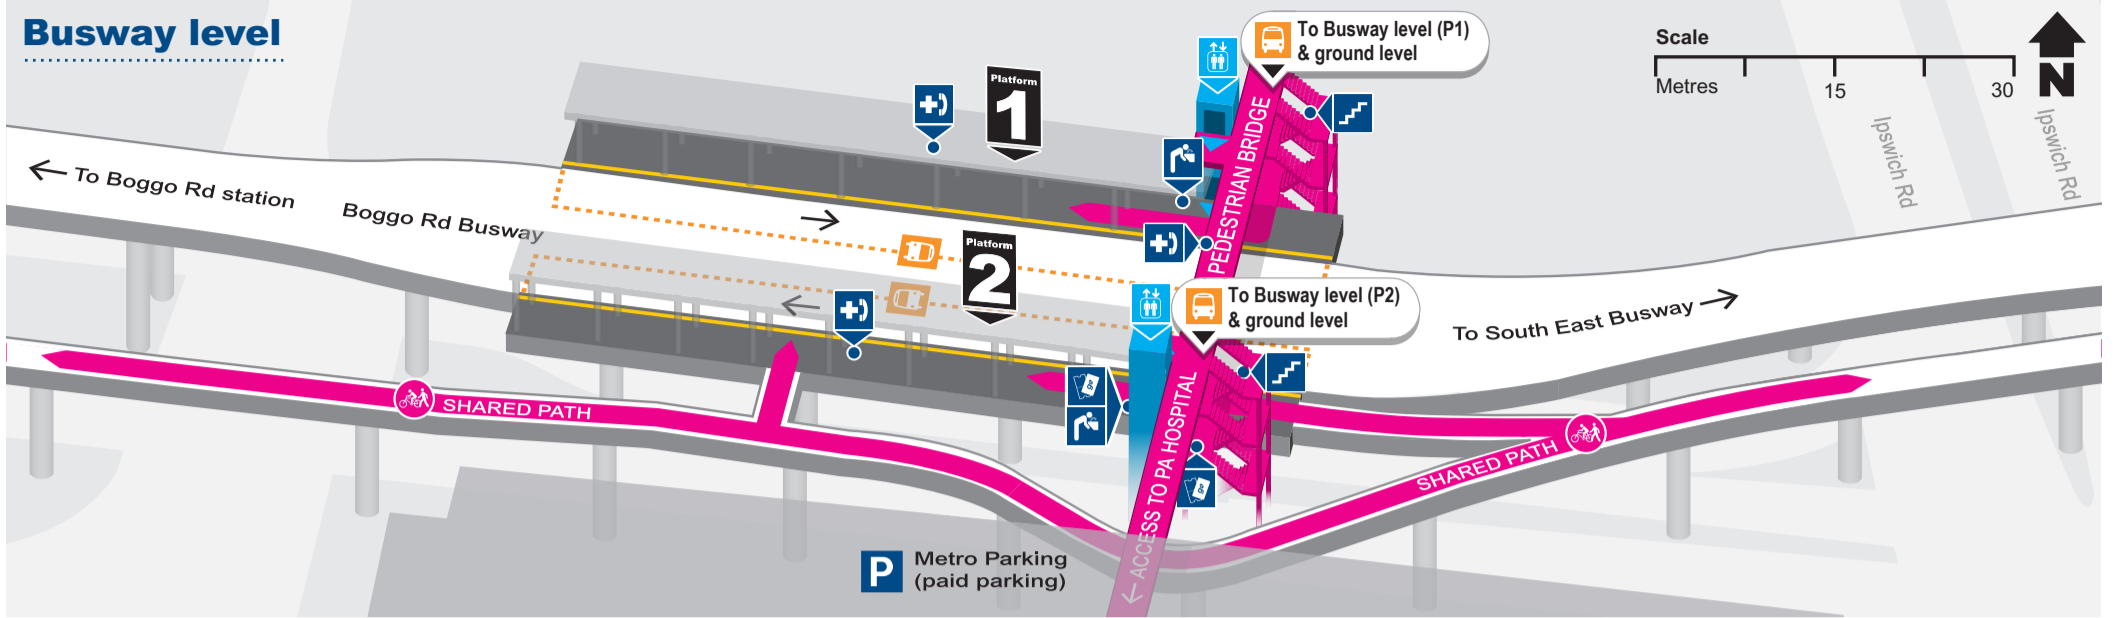

Princess Alexandra Hospital station locality map

Effective April 2020

Download the MyTransLink app, visit translink.com.au or call 13 12 30