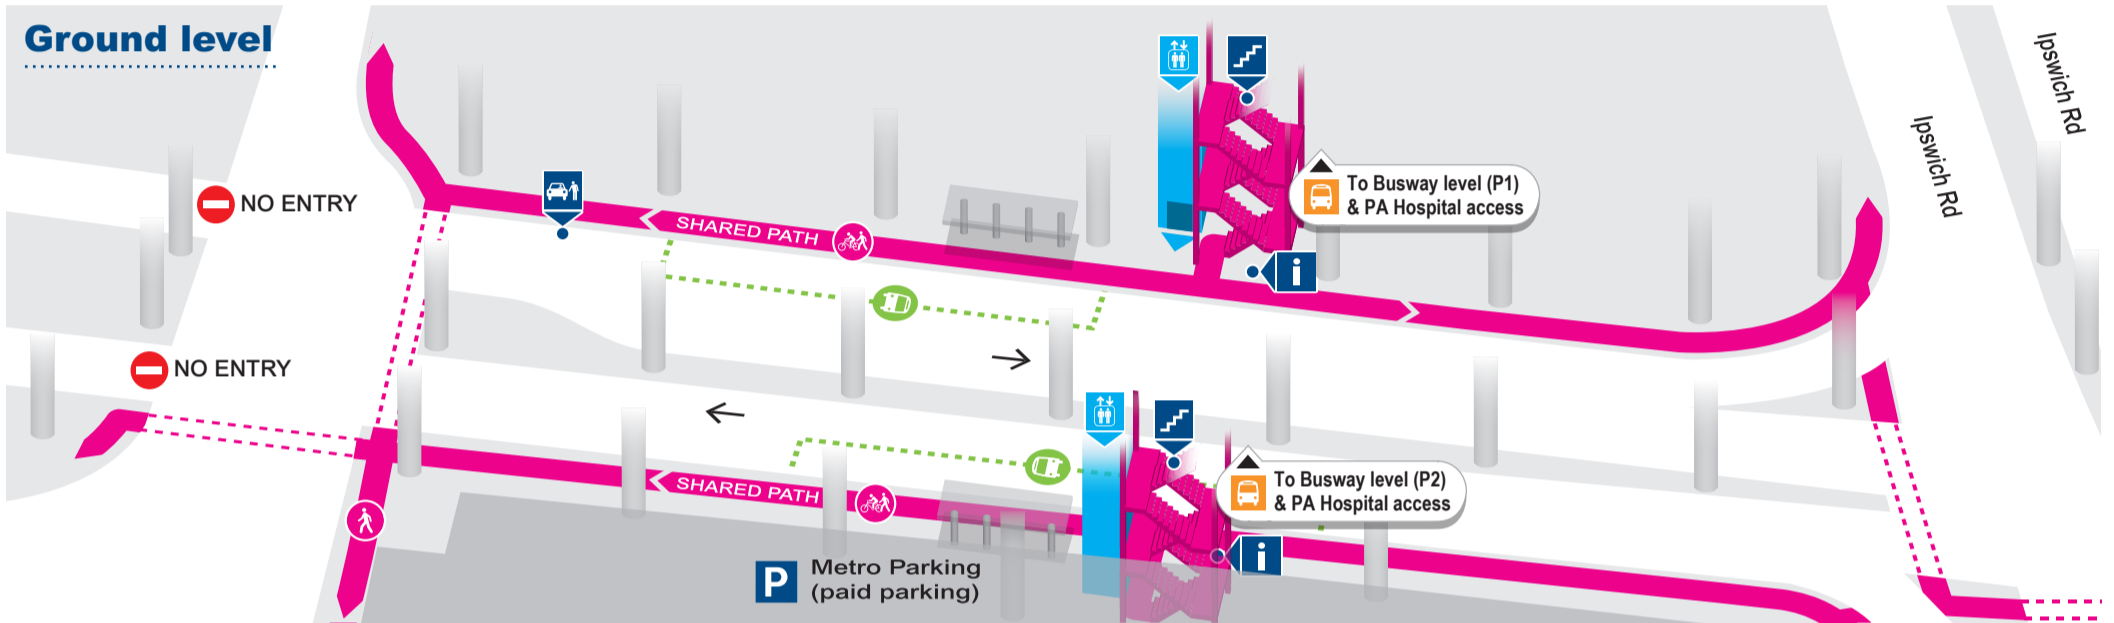

Princess Alexandra Hospital station locality map

Effective April 2020

Download the MyTransLink app, visit translink.com.au or call 13 12 30