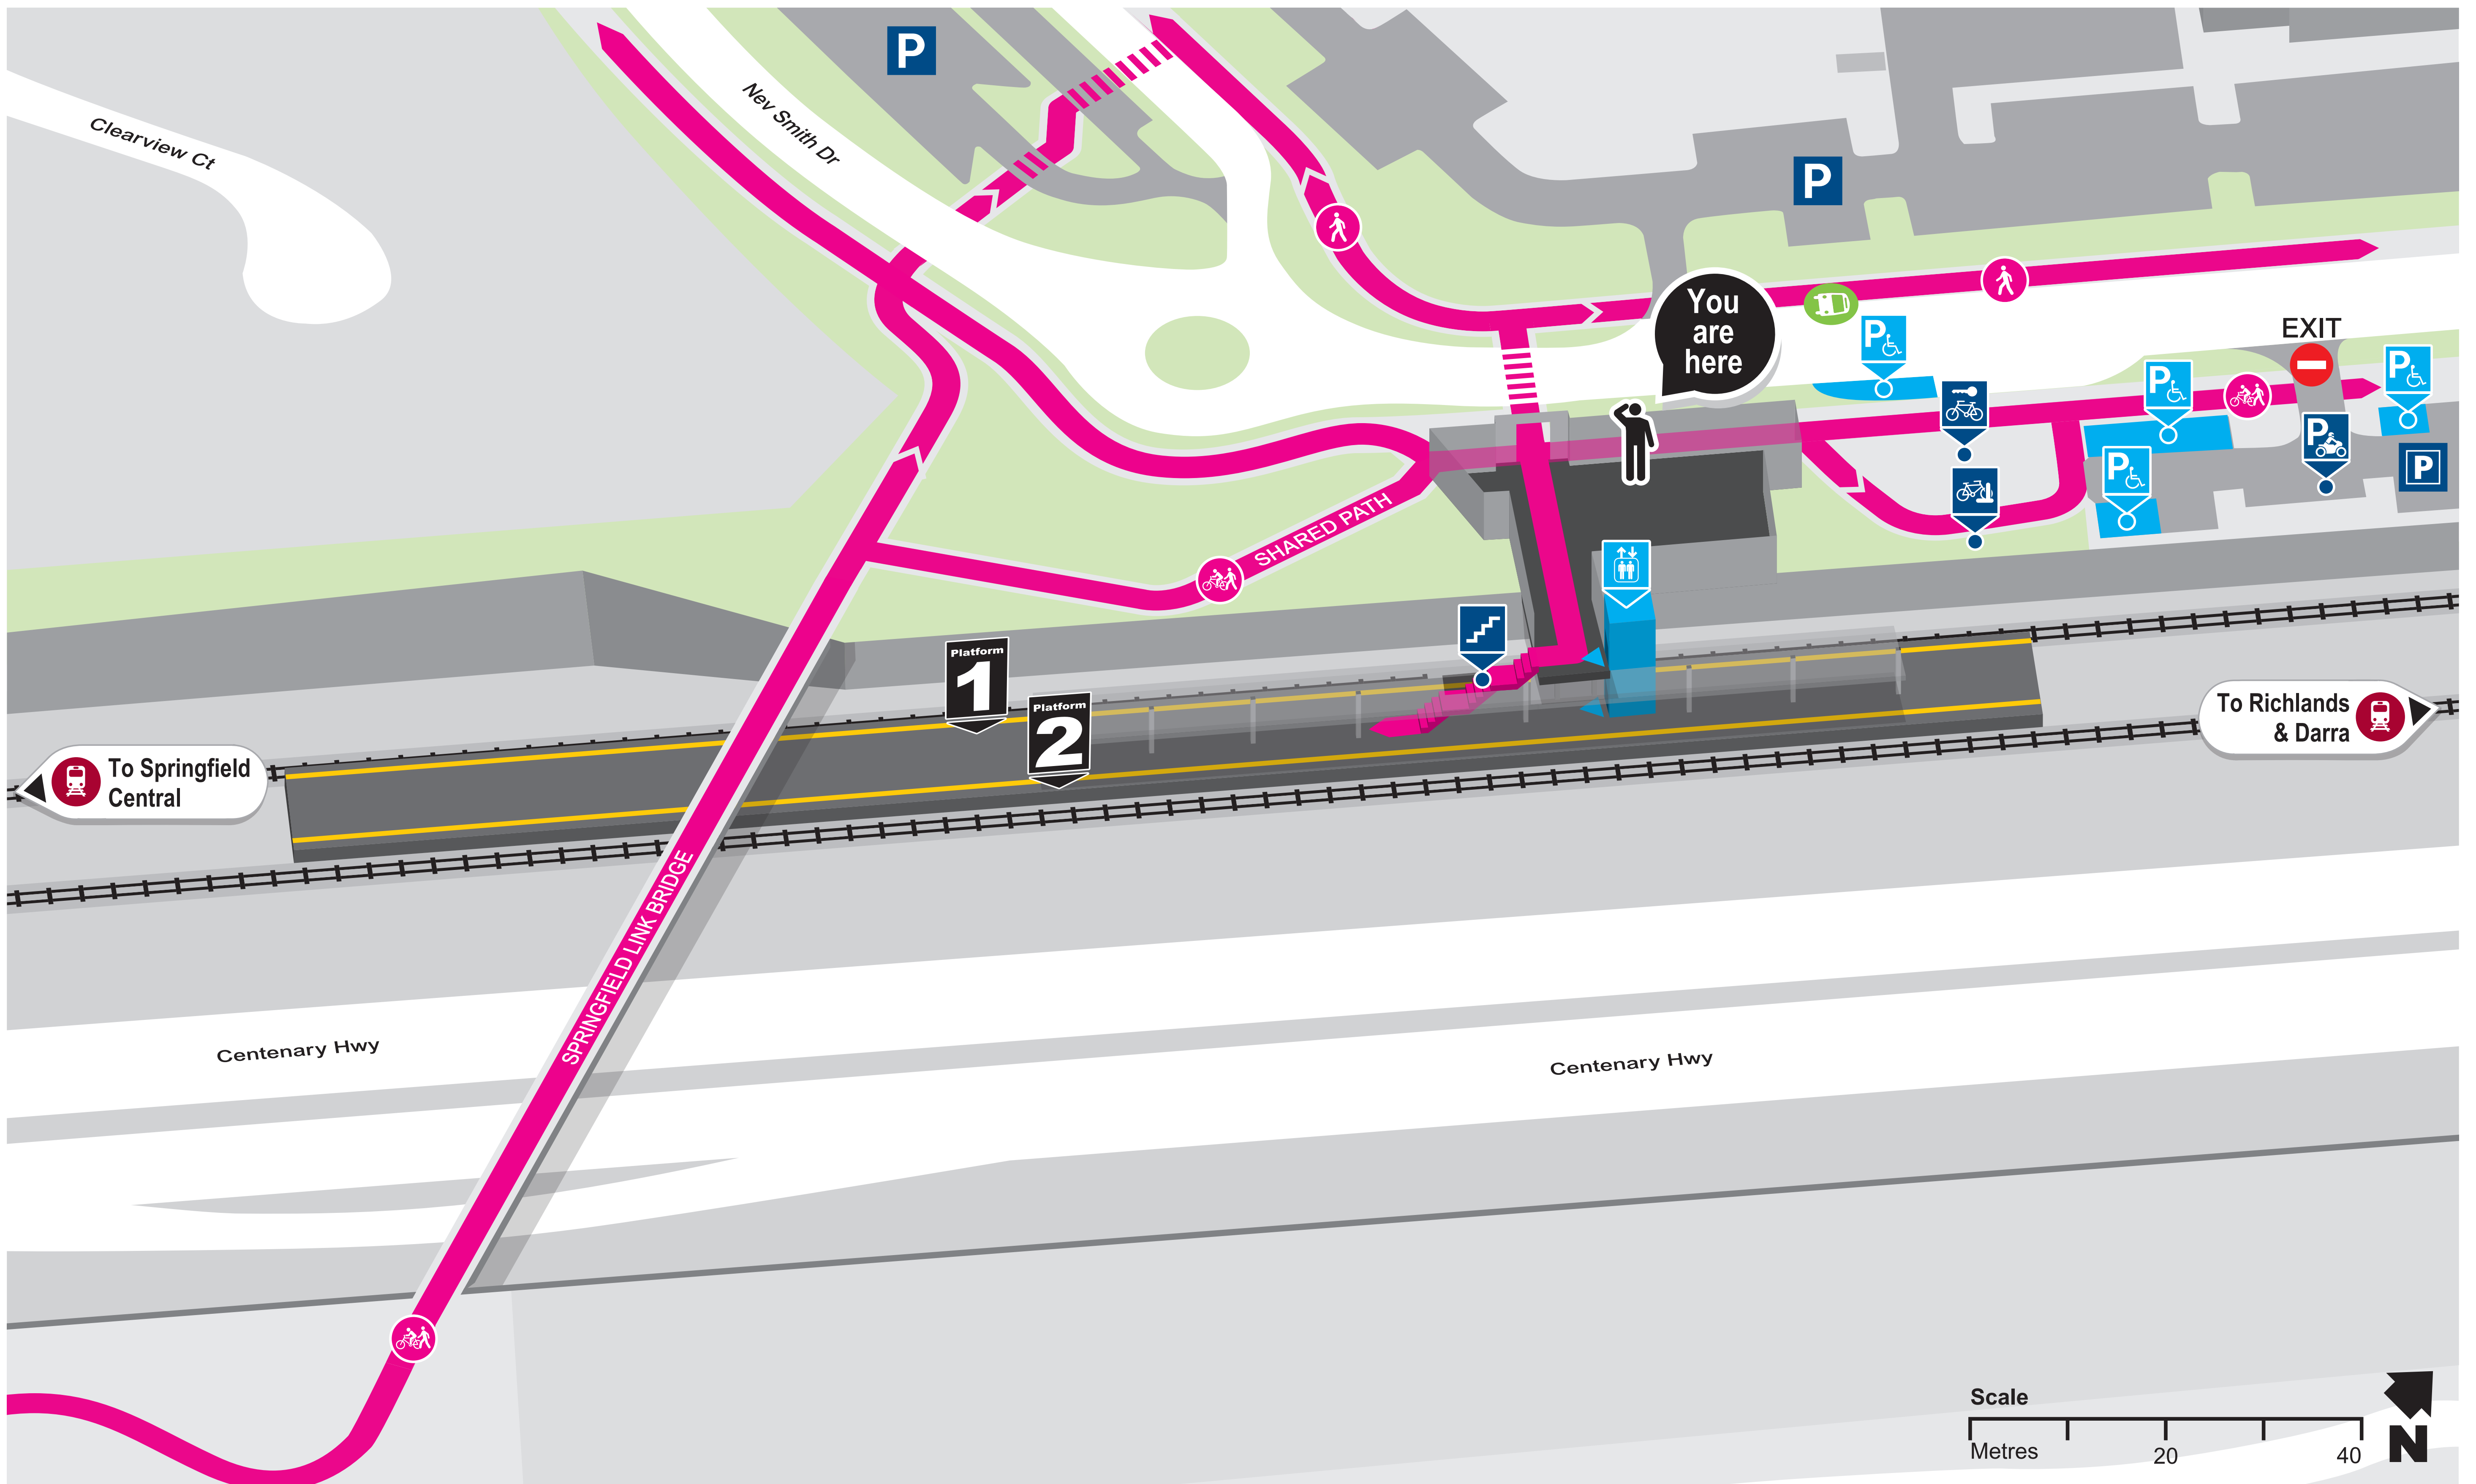

Springfield station locality map

Effective 28 January 2020

Key	
	bus stop
	train station
	train line
	shared path
	pedestrian path
	university/TAFE
	post office
	park or reserve
	shops
	parking
	park 'n' ride
	motorcycle parking
	bike rack
	personal bike locker
	stairs
	disabled parking
	lift