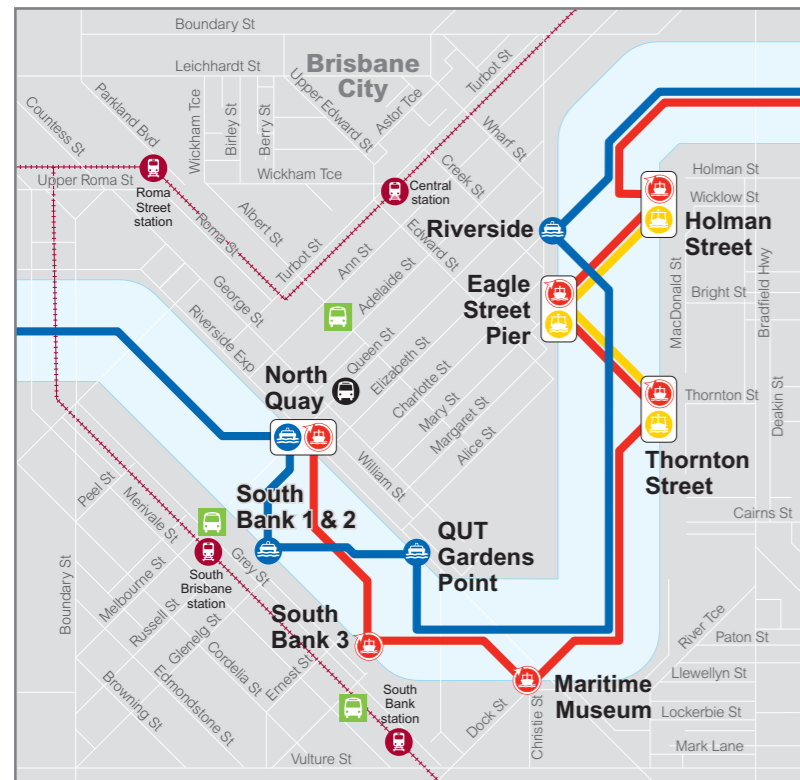

Brisbane ferry network map

Effective 6 January 2020

Key

- CityCat
- CityHopper
- Cross River Ferry
- Connecting bus service
- Busway station
- Train line & station
- CityCycle
- Wheelchair access
- Information centre

This map is indicative only, it shows connectivity and services, not detailed routes. Please refer to individual timetables for further information.

TransLink fares

All Brisbane City Council ferry services are in TransLink zone 1.

Zones travelled	Adult fares (6 January 2020)		
	go card	go card off-peak	Single paper ticket
1	\$3.37	\$2.70	\$4.90

Zones travelled	Concession fares (6 January 2020)		
	go card	go card off-peak	Single paper ticket
1	\$1.69	\$1.35	\$2.40