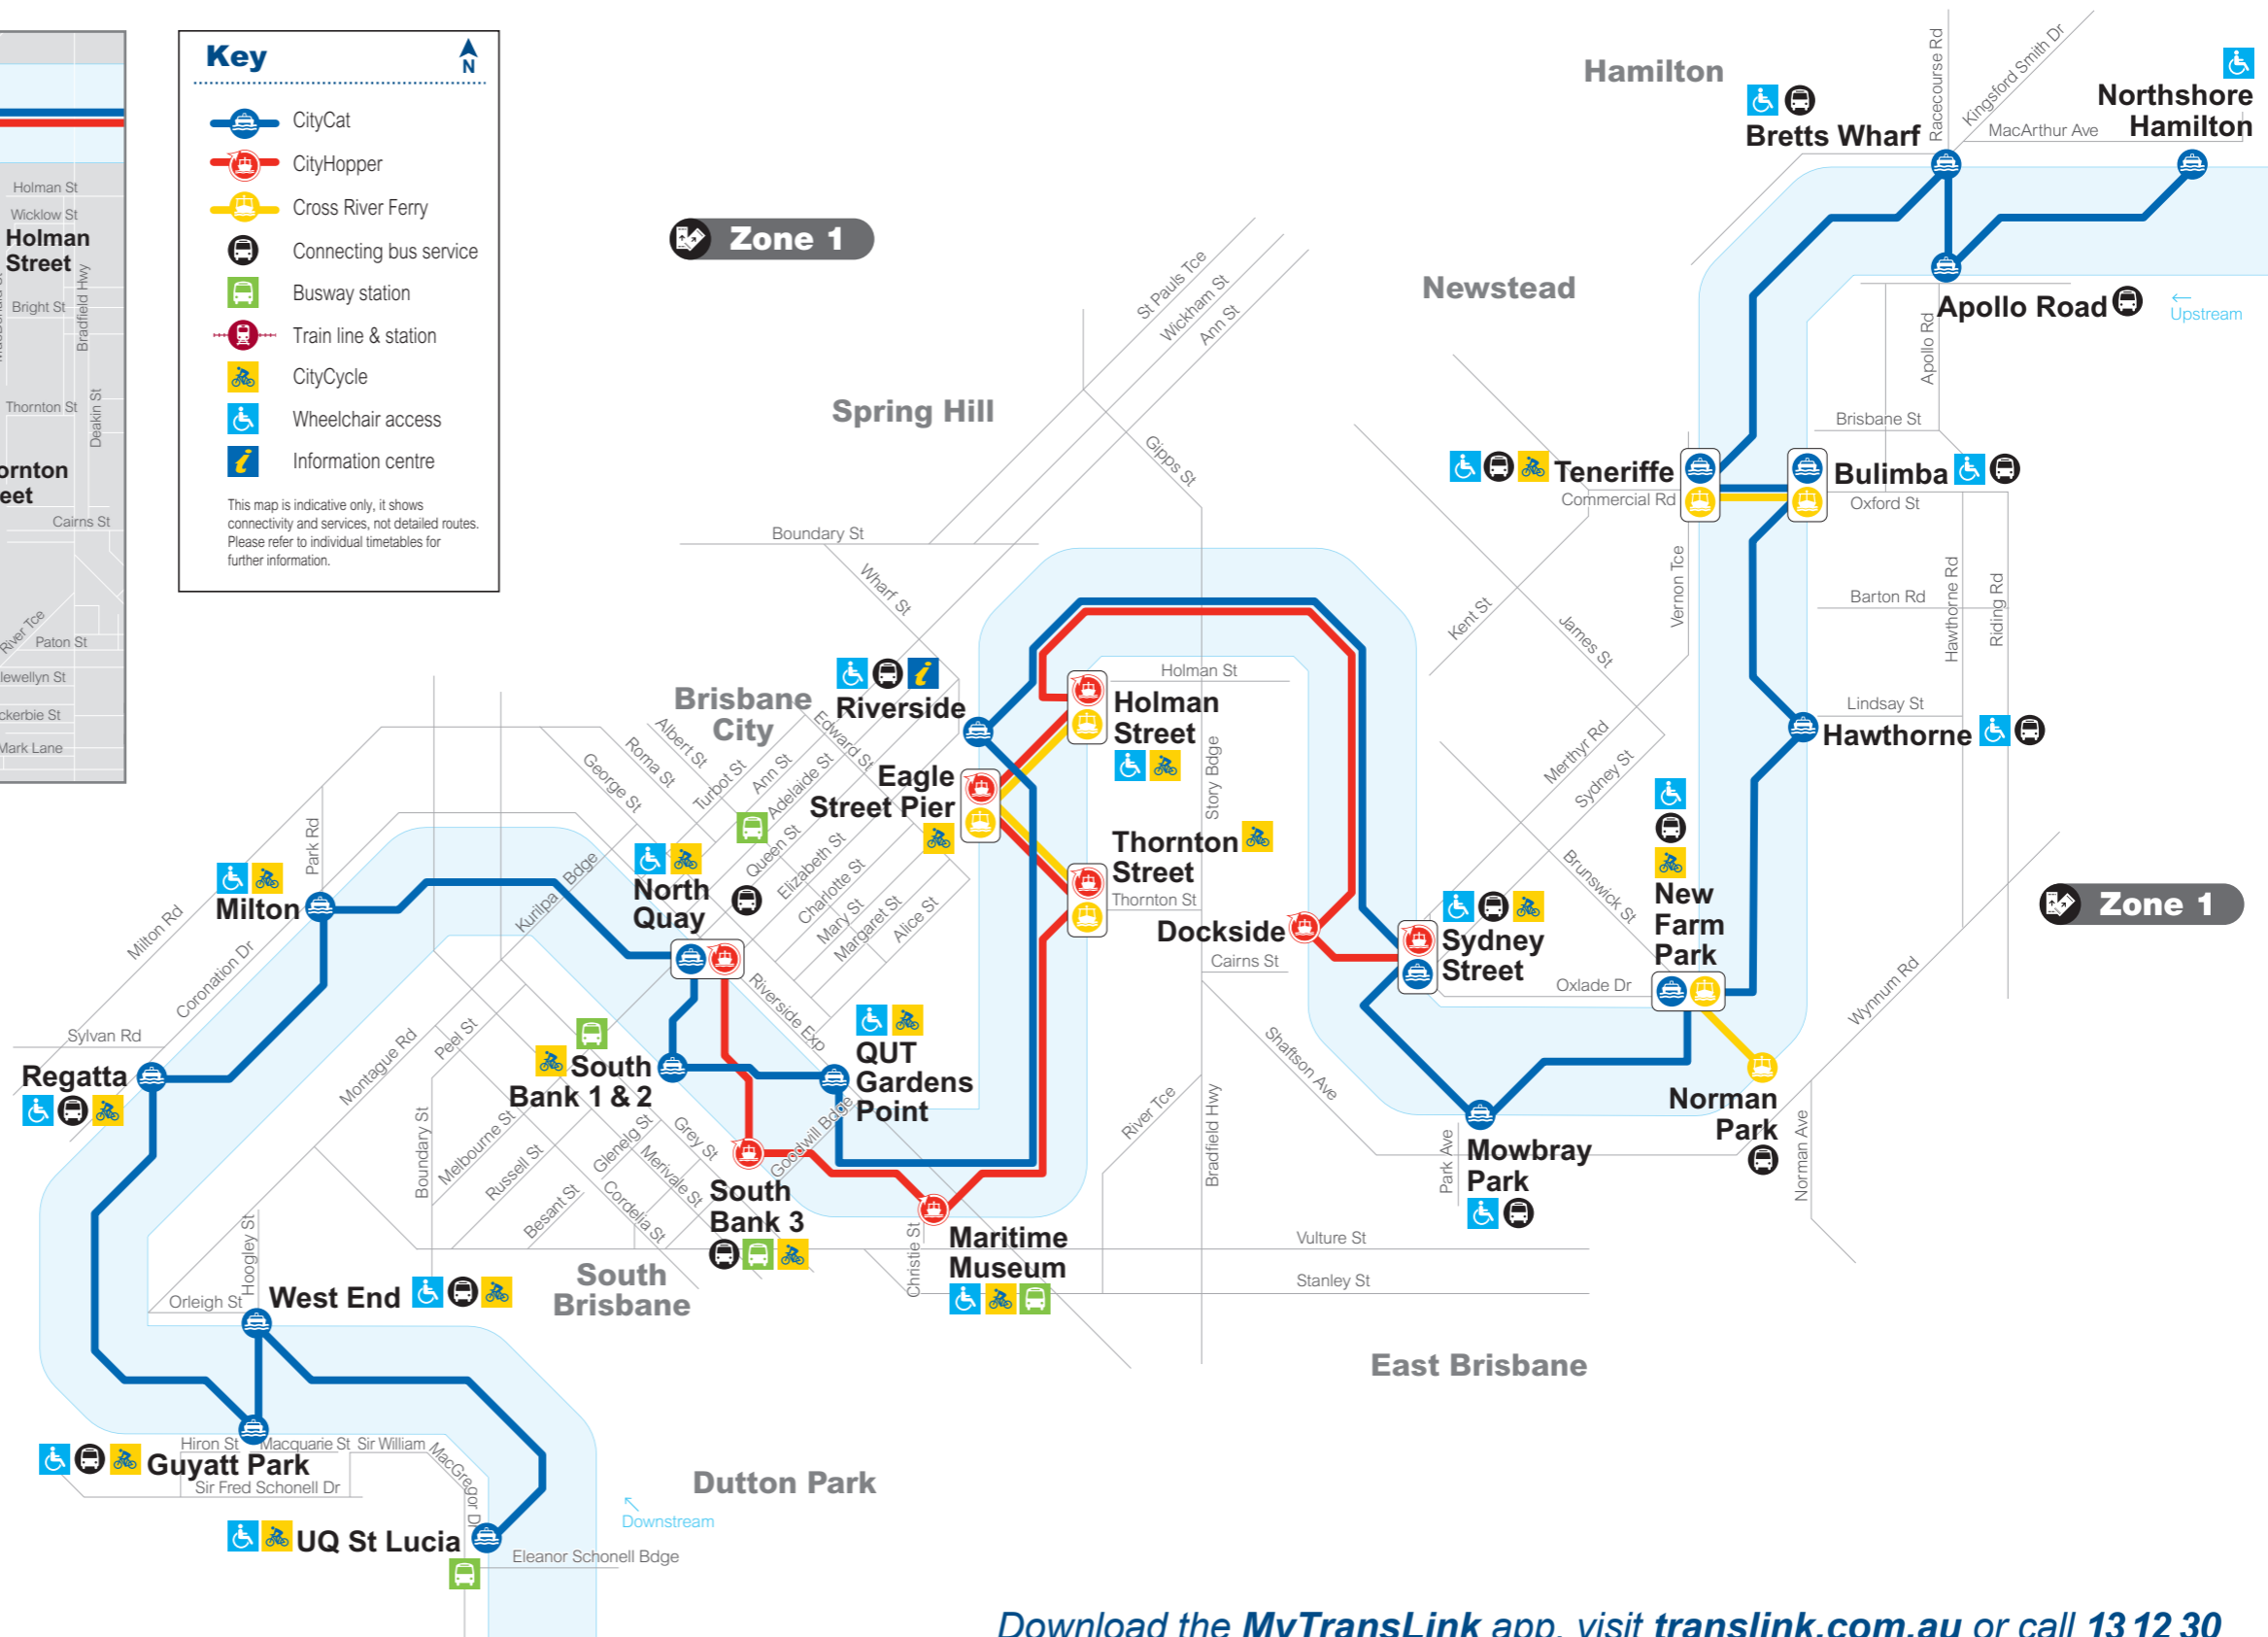

Brisbane ferry network map

Effective 6 January 2020

Key

- CityCat
- CityHopper
- Cross River Ferry
- Connecting bus service
- Busway station
- Train line & station
- CityCycle
- Wheelchair access
- Information centre

This map is indicative only, it shows connectivity and services, not detailed routes. Please refer to individual timetables for further information.

TransLink fares

All Brisbane City Council ferry services are in TransLink zone 1.

Zones travelled	Adult fares (6 January 2020)		
	go card	go card off-peak	Single paper ticket
1	\$3.37	\$2.70	\$4.90

Zones travelled	Concession fares (6 January 2020)		
	go card	go card off-peak	Single paper ticket
1	\$1.69	\$1.35	\$2.40