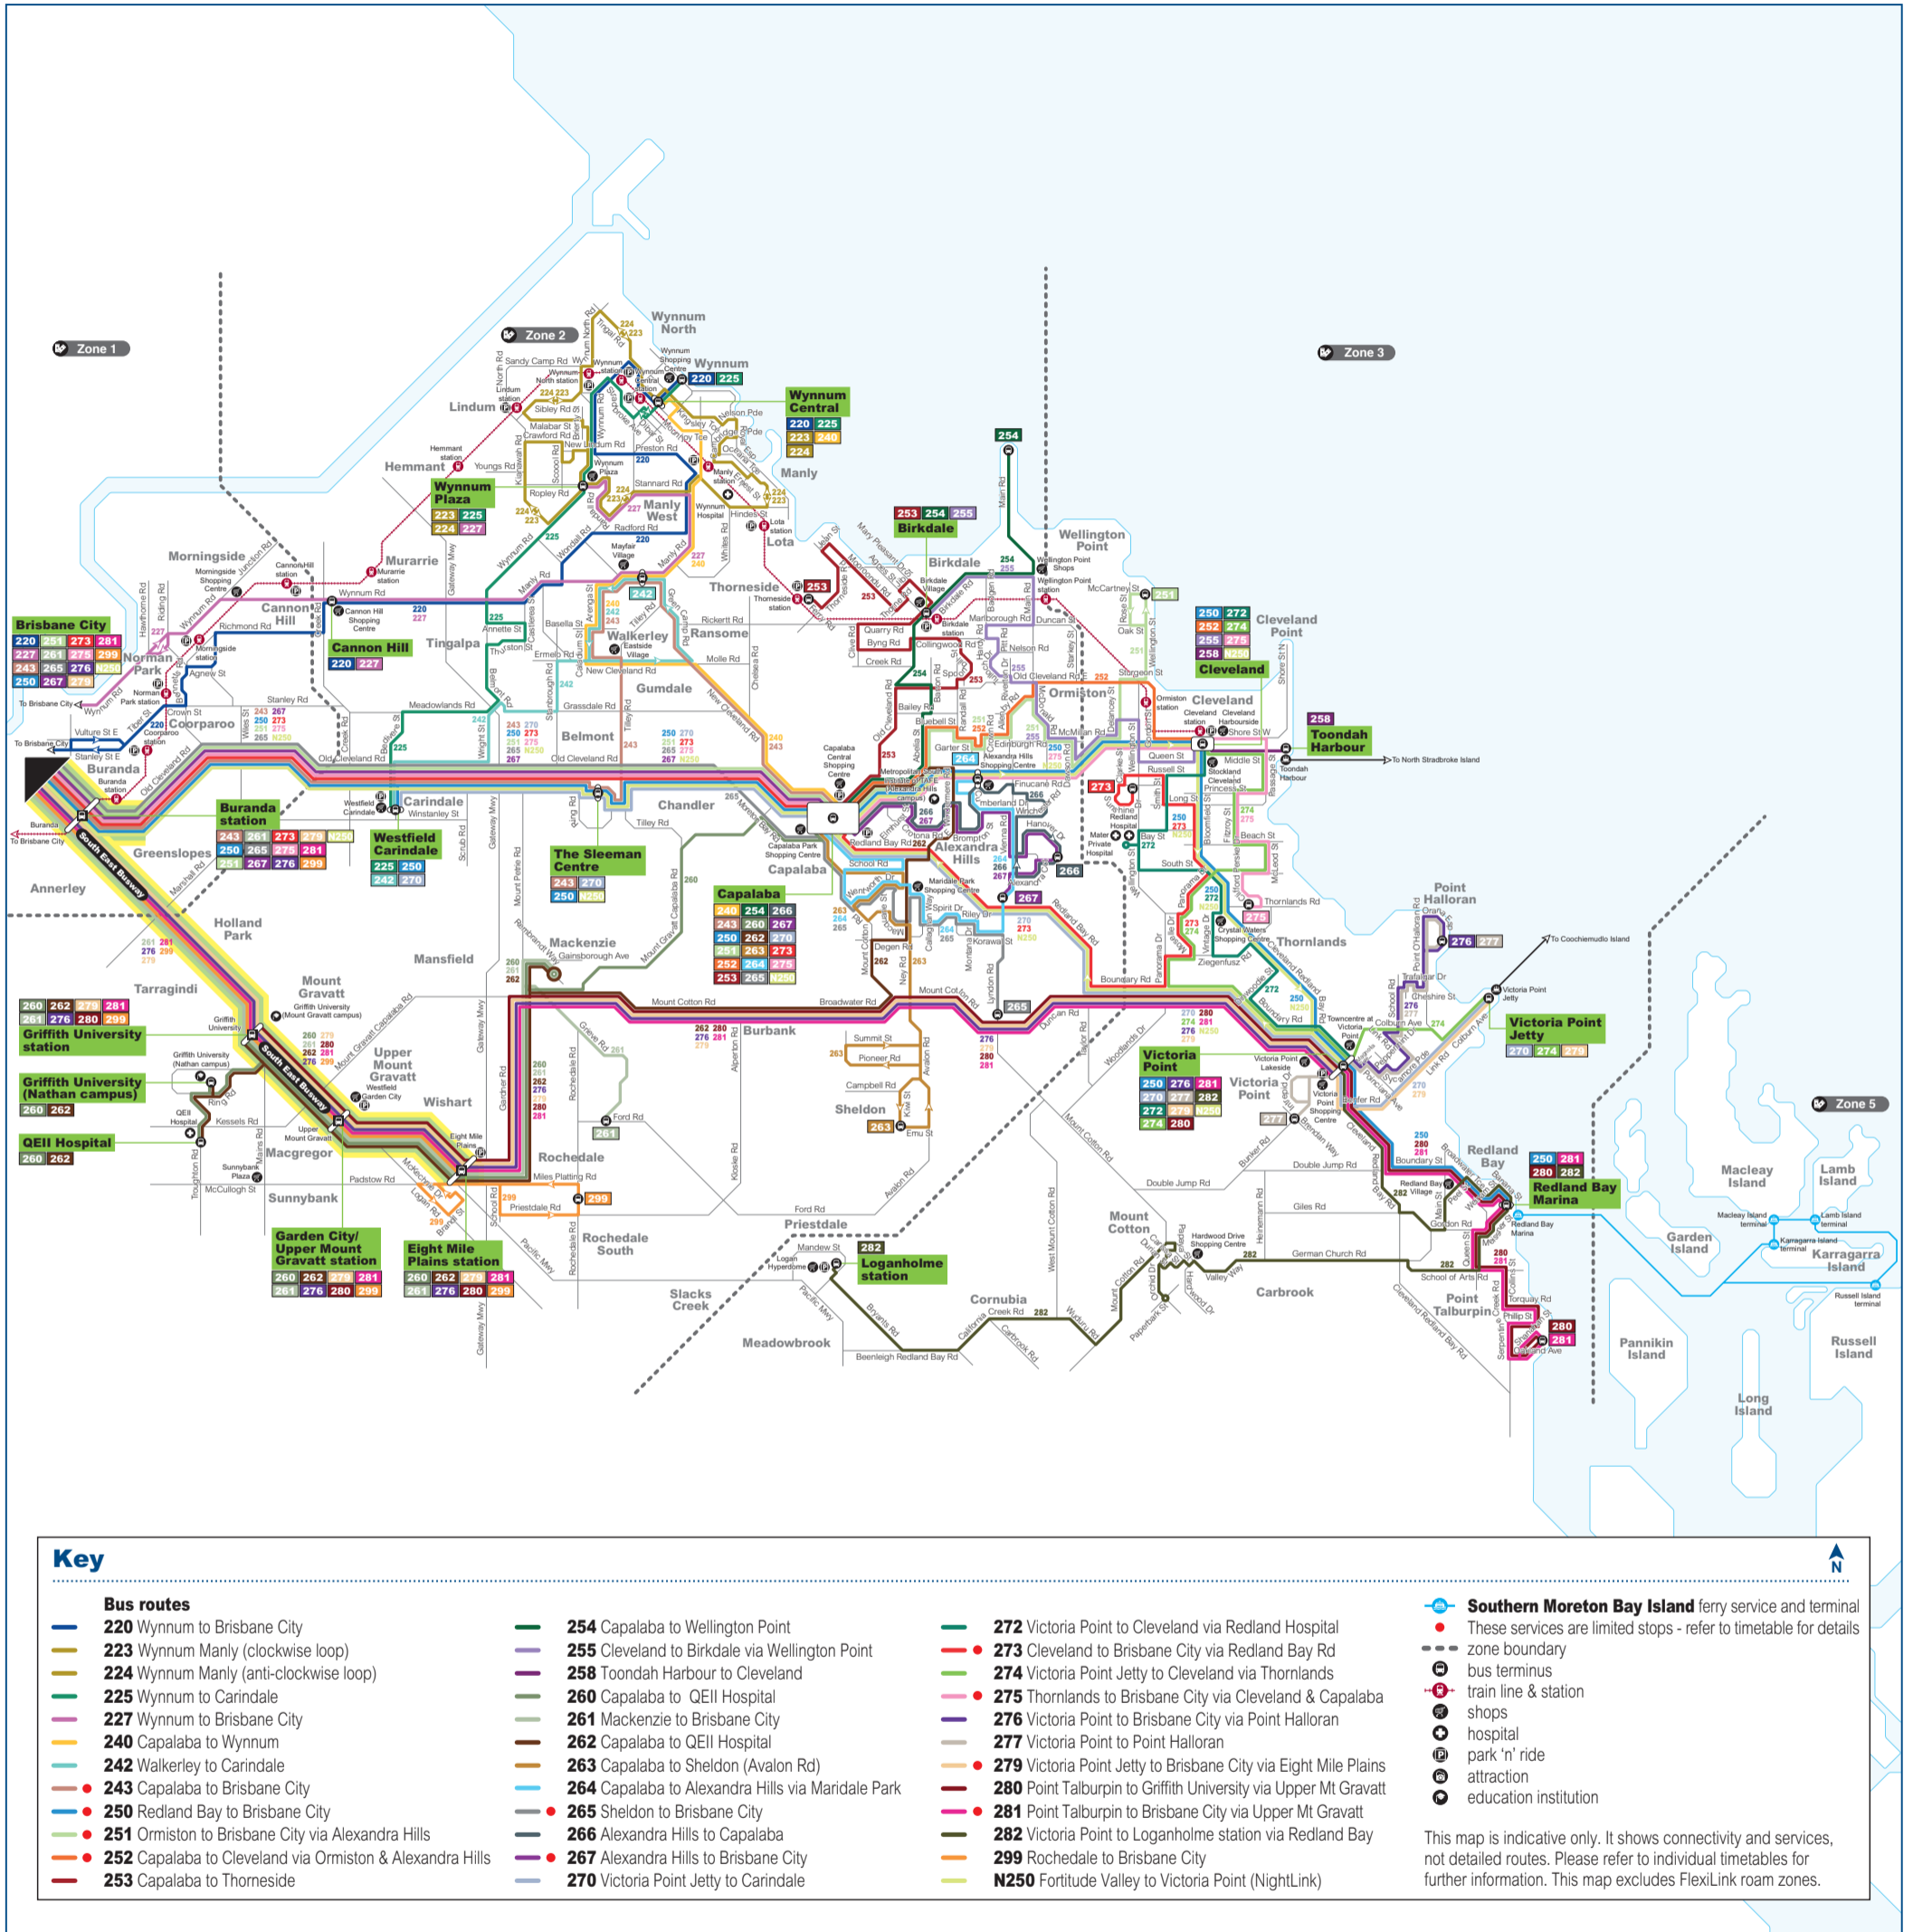

Eastern Region network map

Effective December 2019

Download the MyTransLink app, visit translink.com.au or call 13 12 30