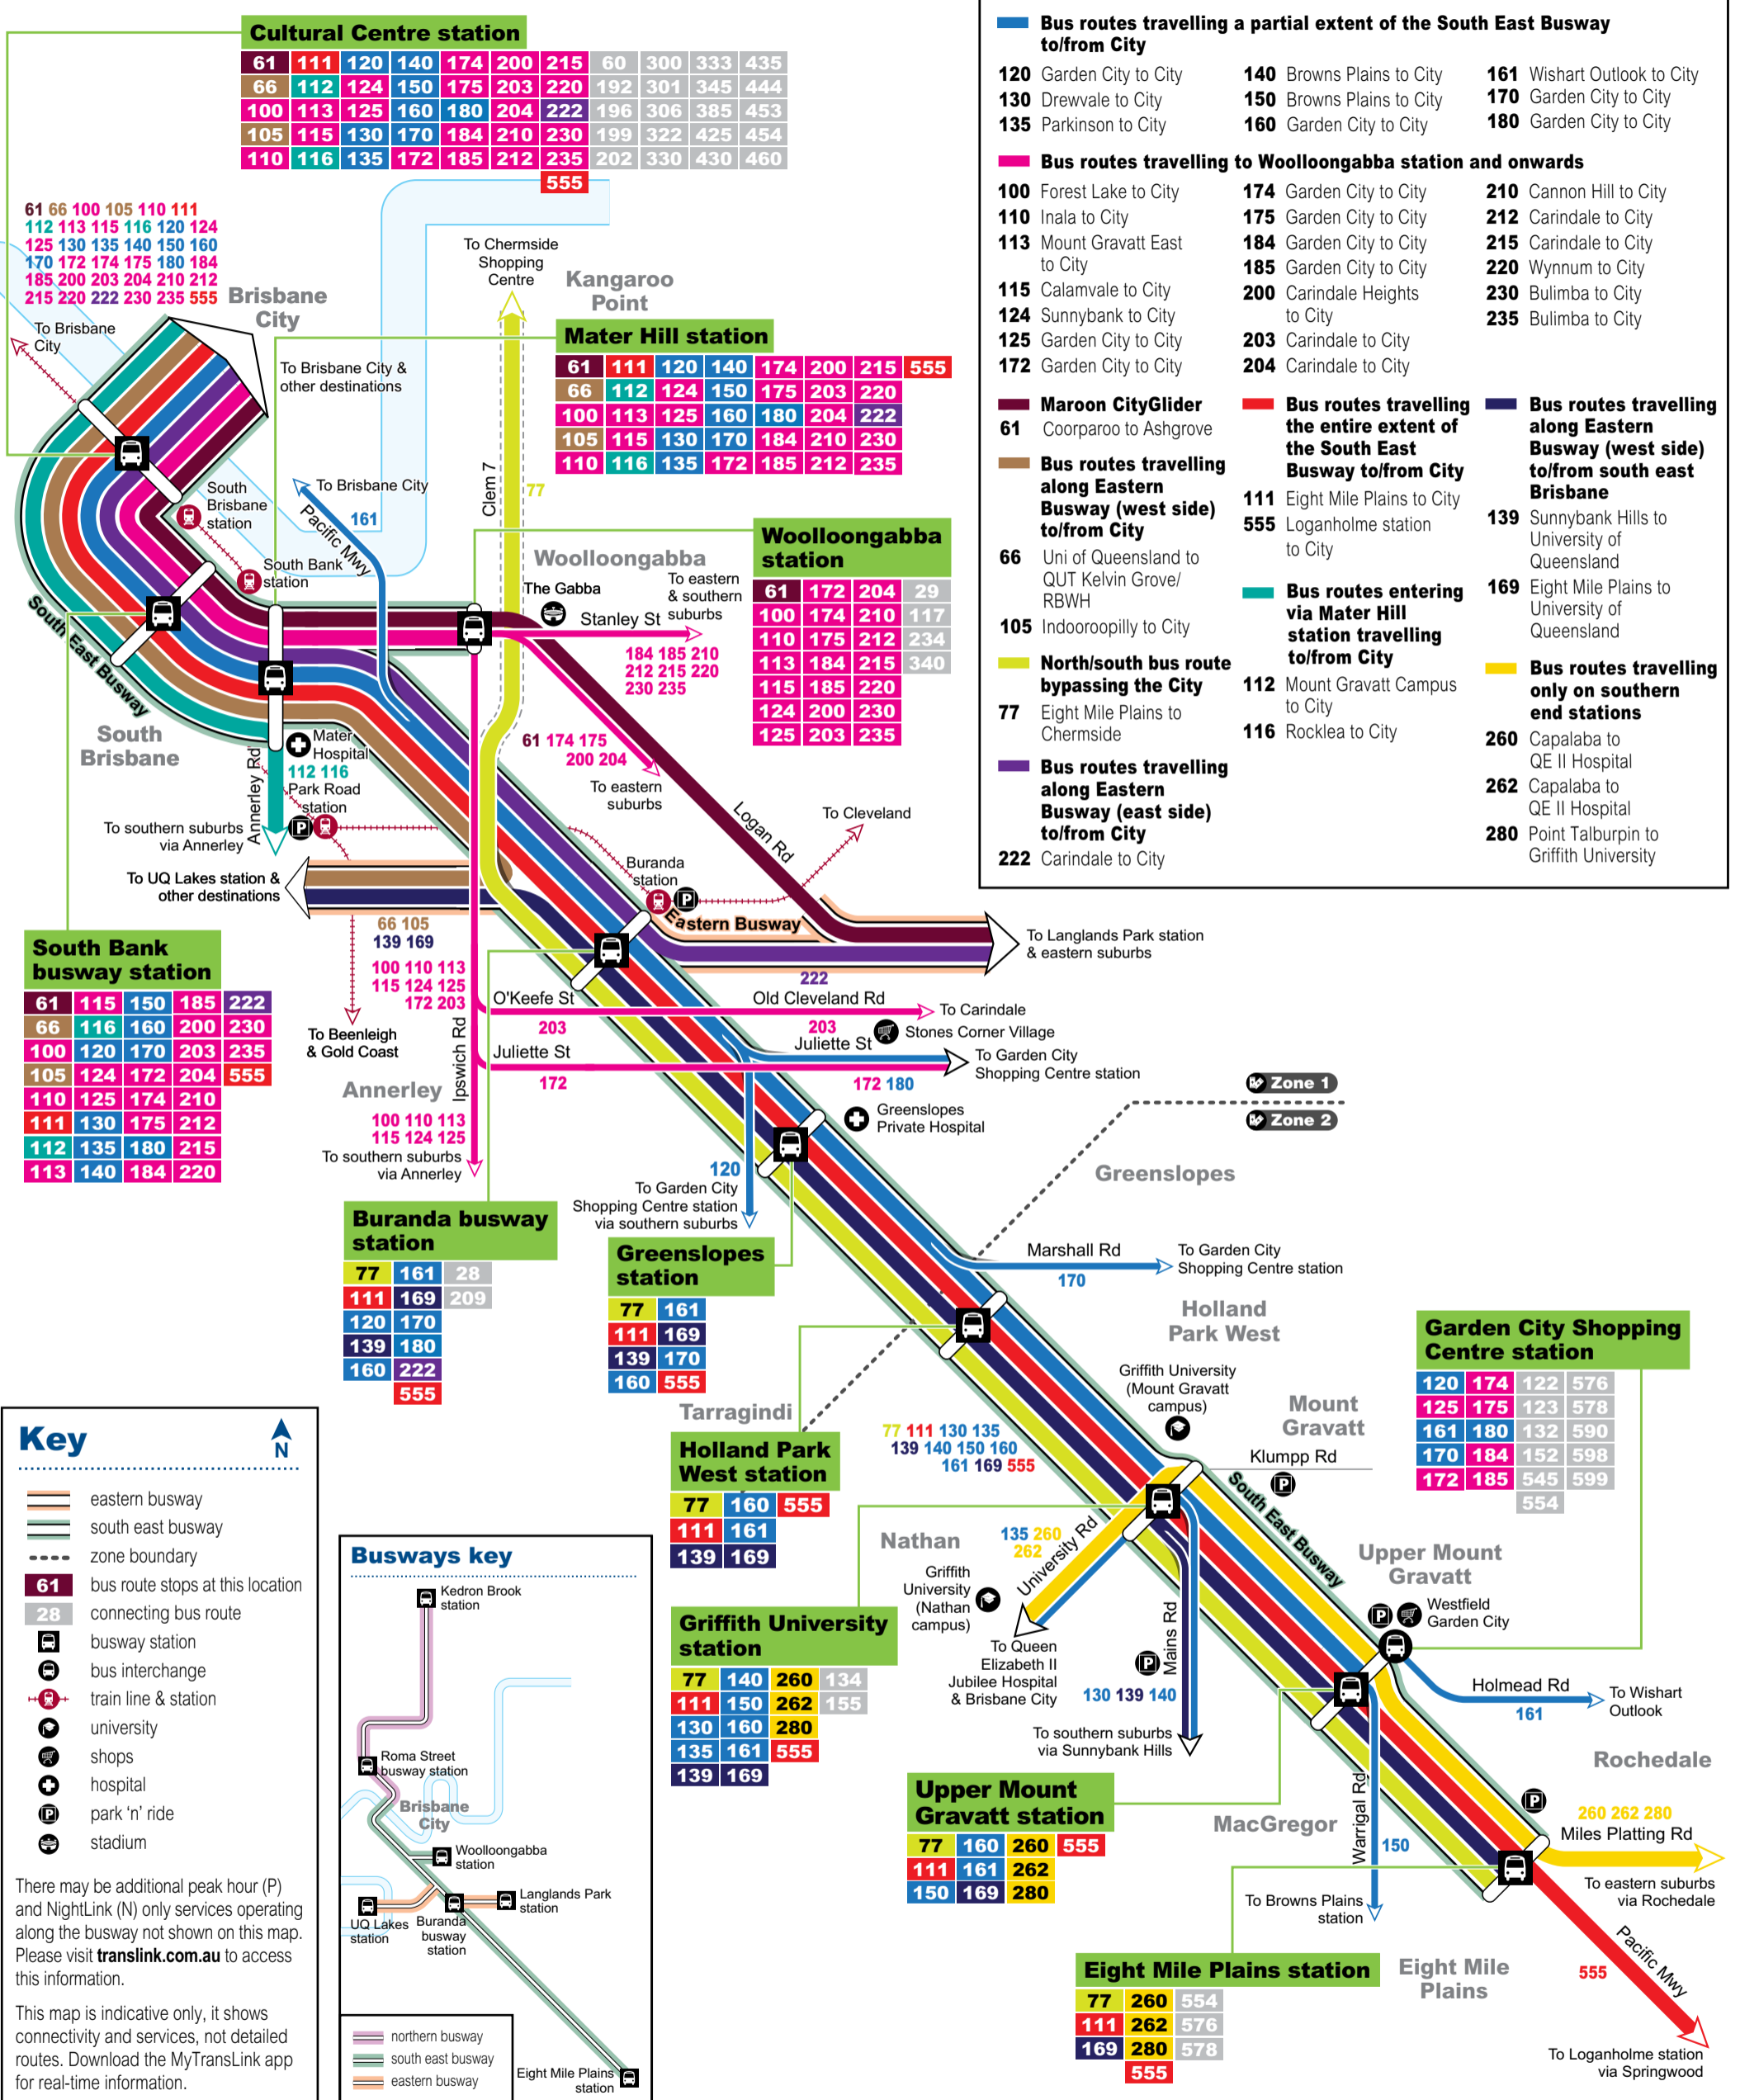

South Eastern busway network map

Effective
19 August 2019

Download the MyTransLink app, visit translink.com.au or call 13 12 30