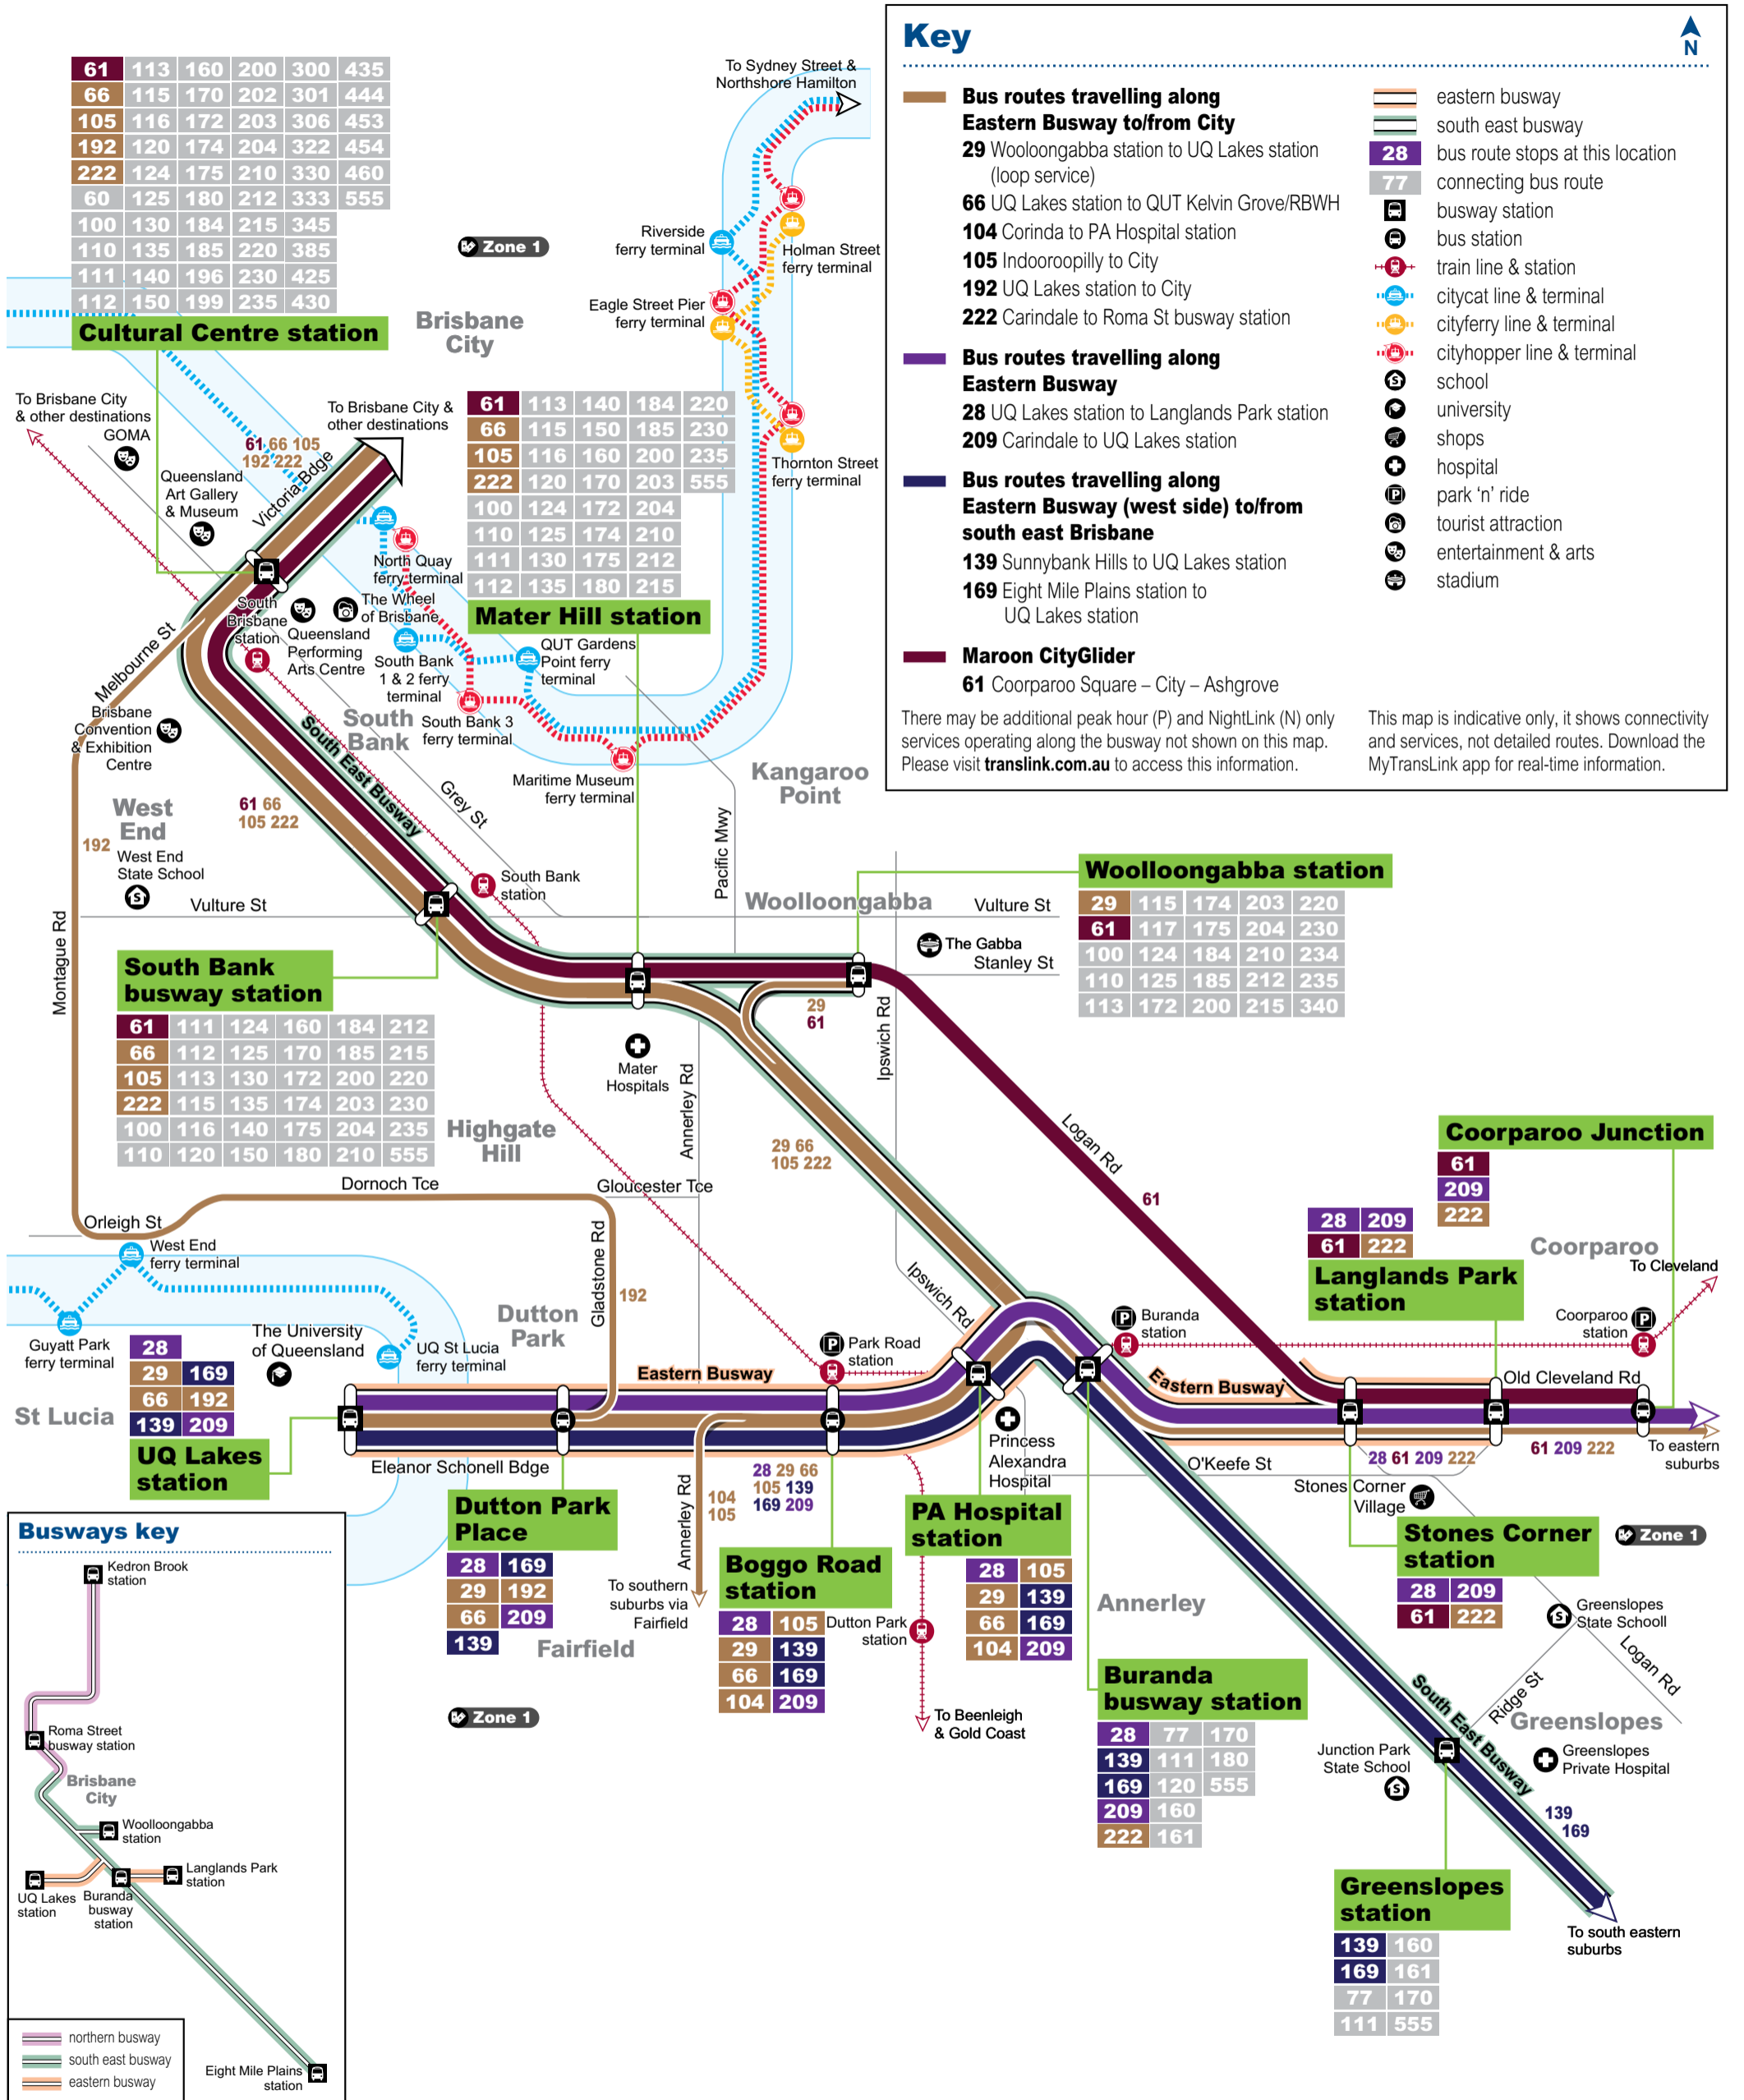

Eastern busway network map

Effective 19 August 2019

Download the MyTransLink app, visit translink.com.au or call 13 12 30