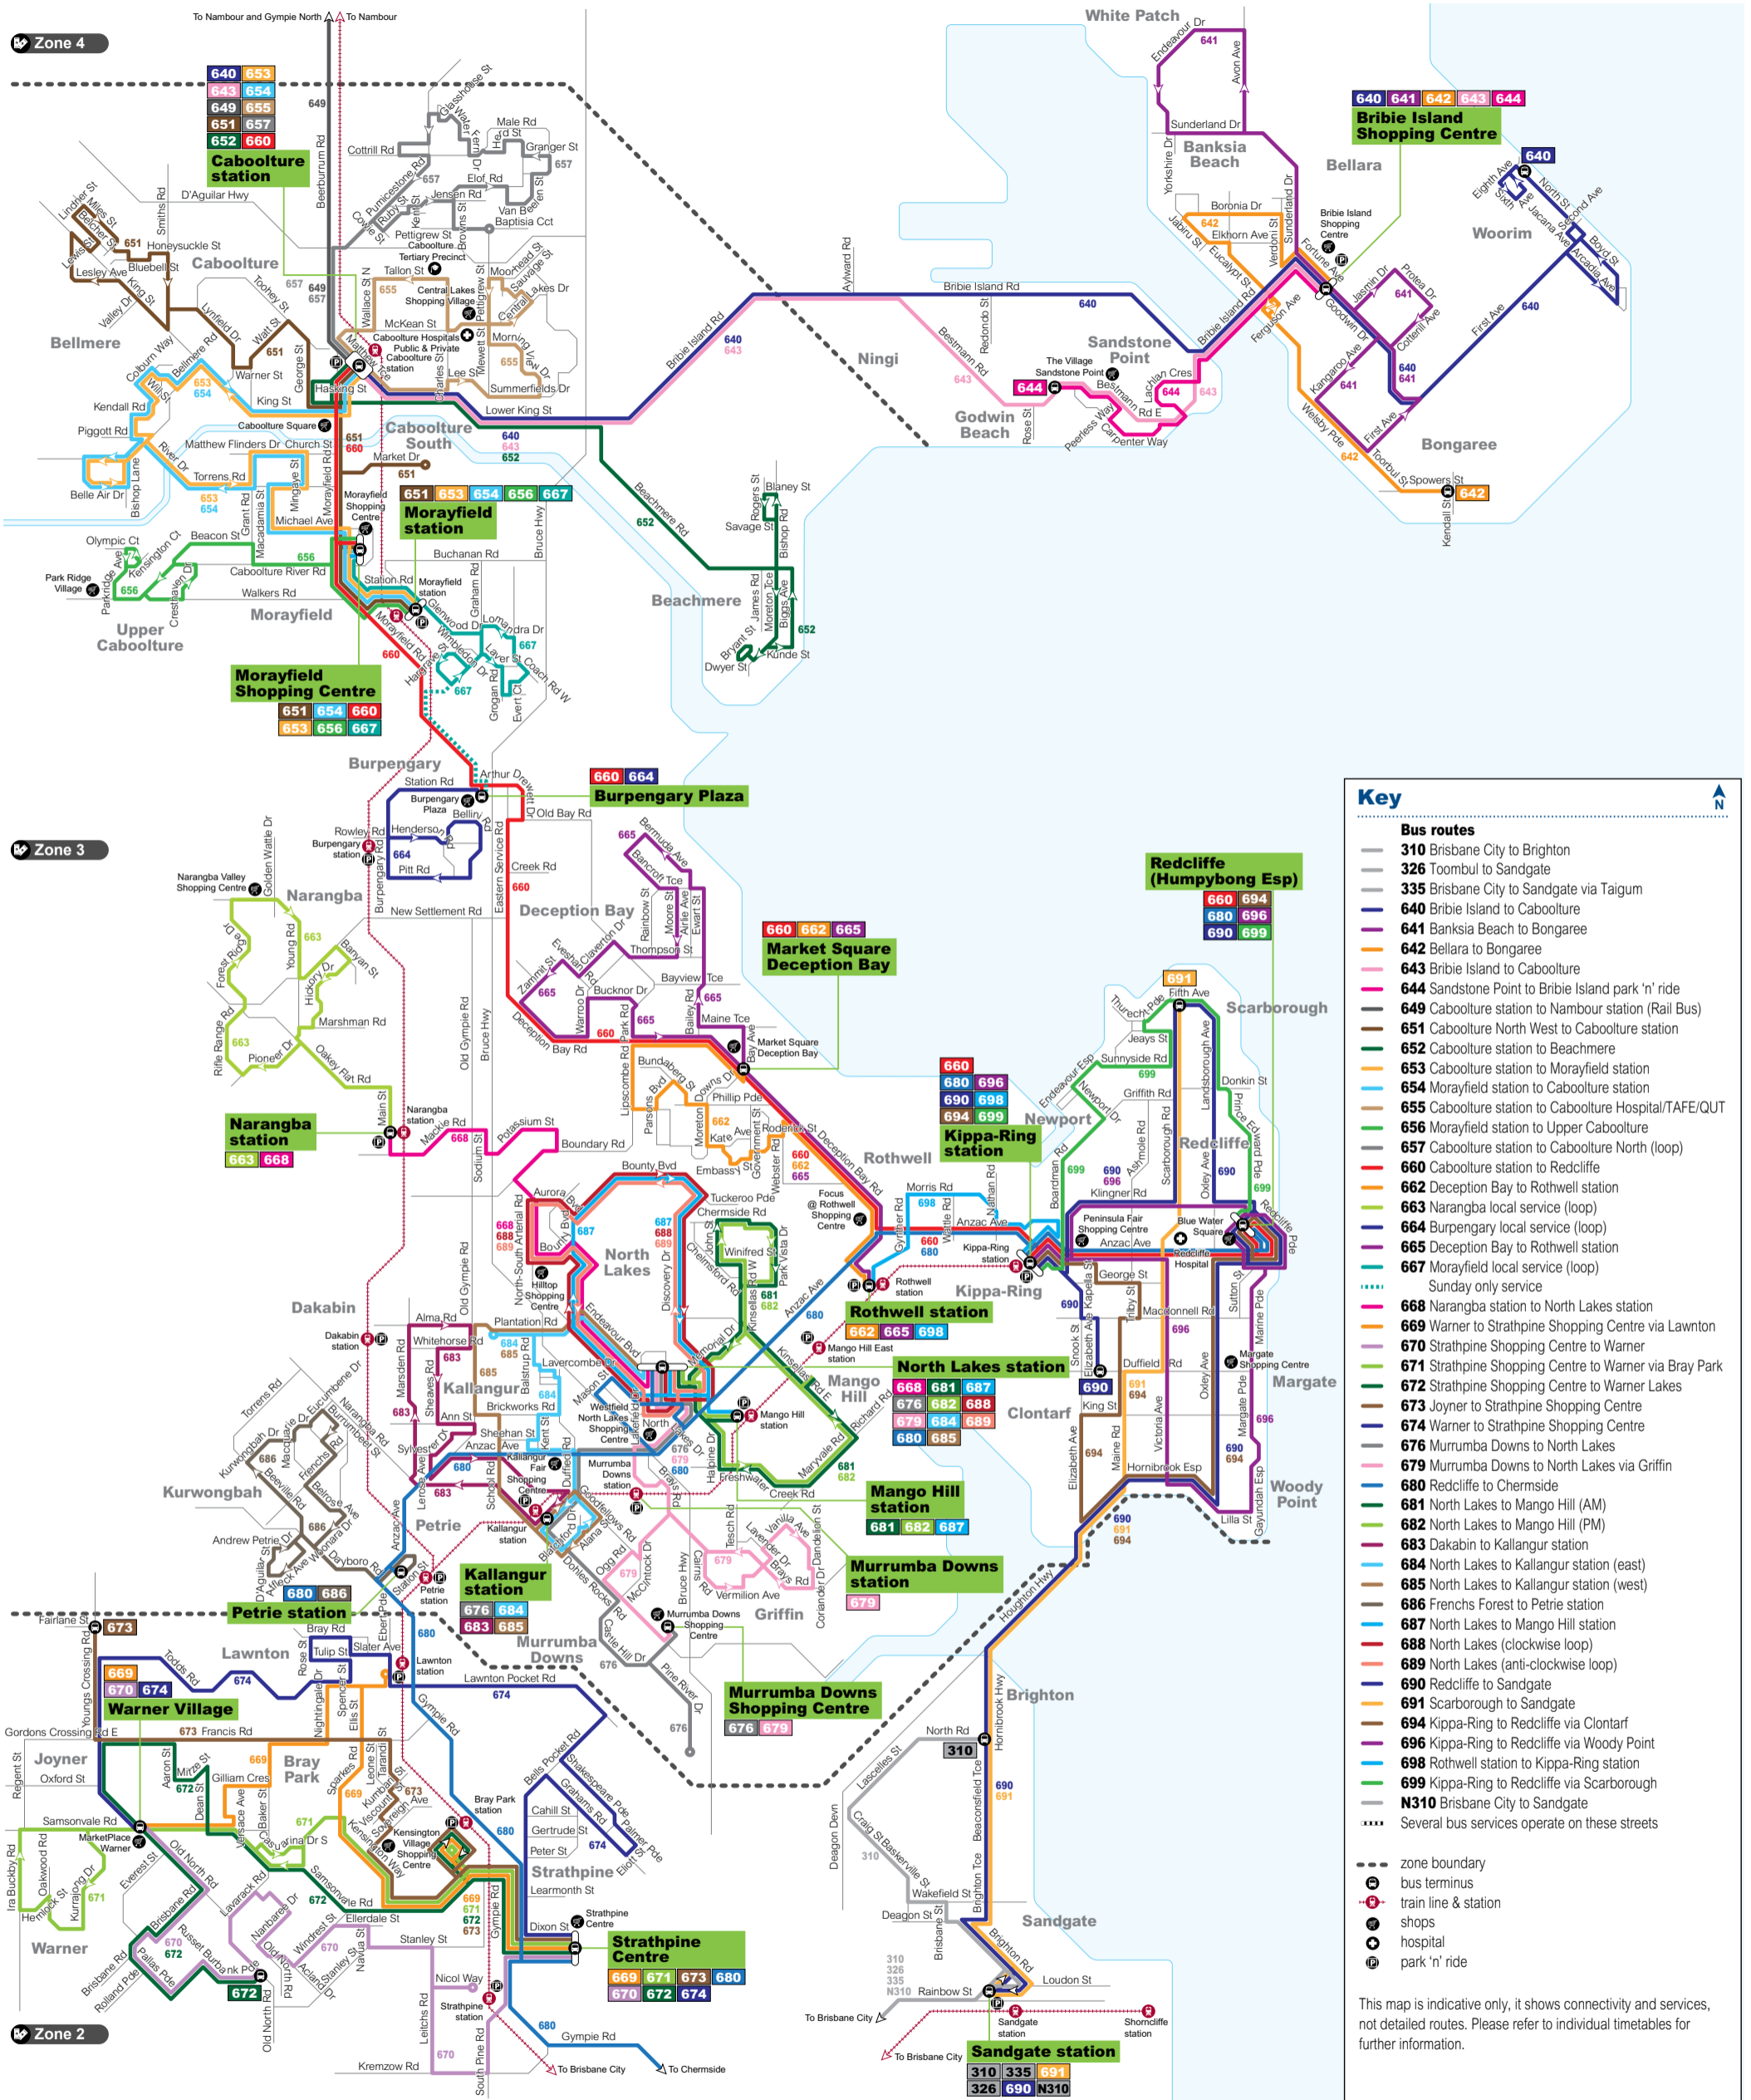

# Moreton Bay Region network map

Effective 20 May 2019

--- zone boundary  
 ● bus terminus  
 ● train line & station  
 ● shops  
 ● hospital  
 ● park 'n' ride

This map is indicative only, it shows connectivity and services, not detailed routes. Please refer to individual timetables for further information.