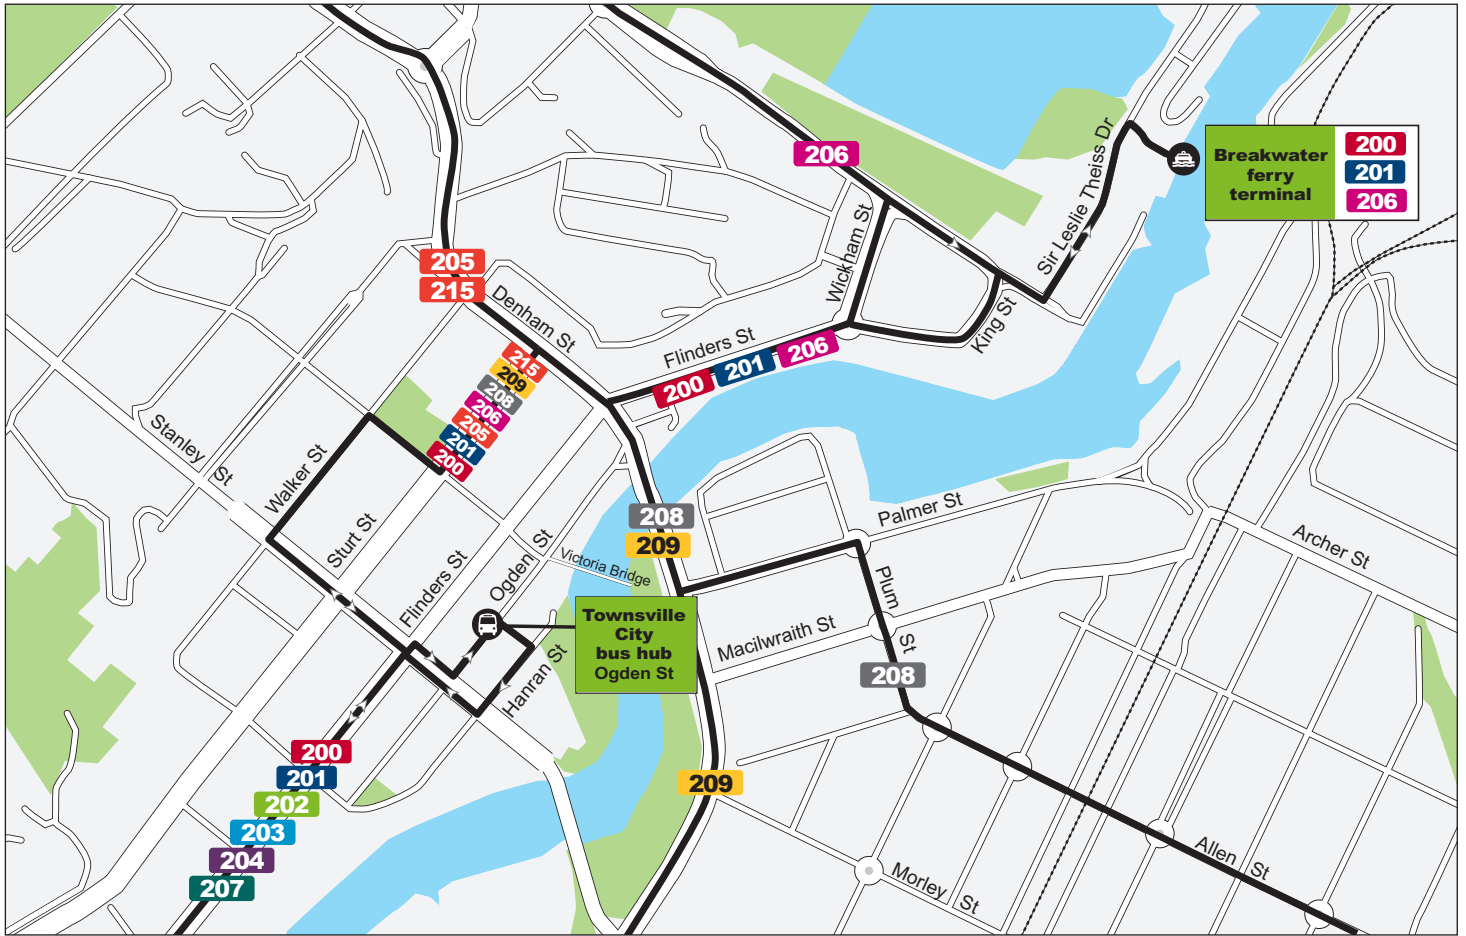

Bus routes and the Townsville City bus hub

Download the **MyTransLink** app, visit translink.com.au/townsville or call 13 12 30