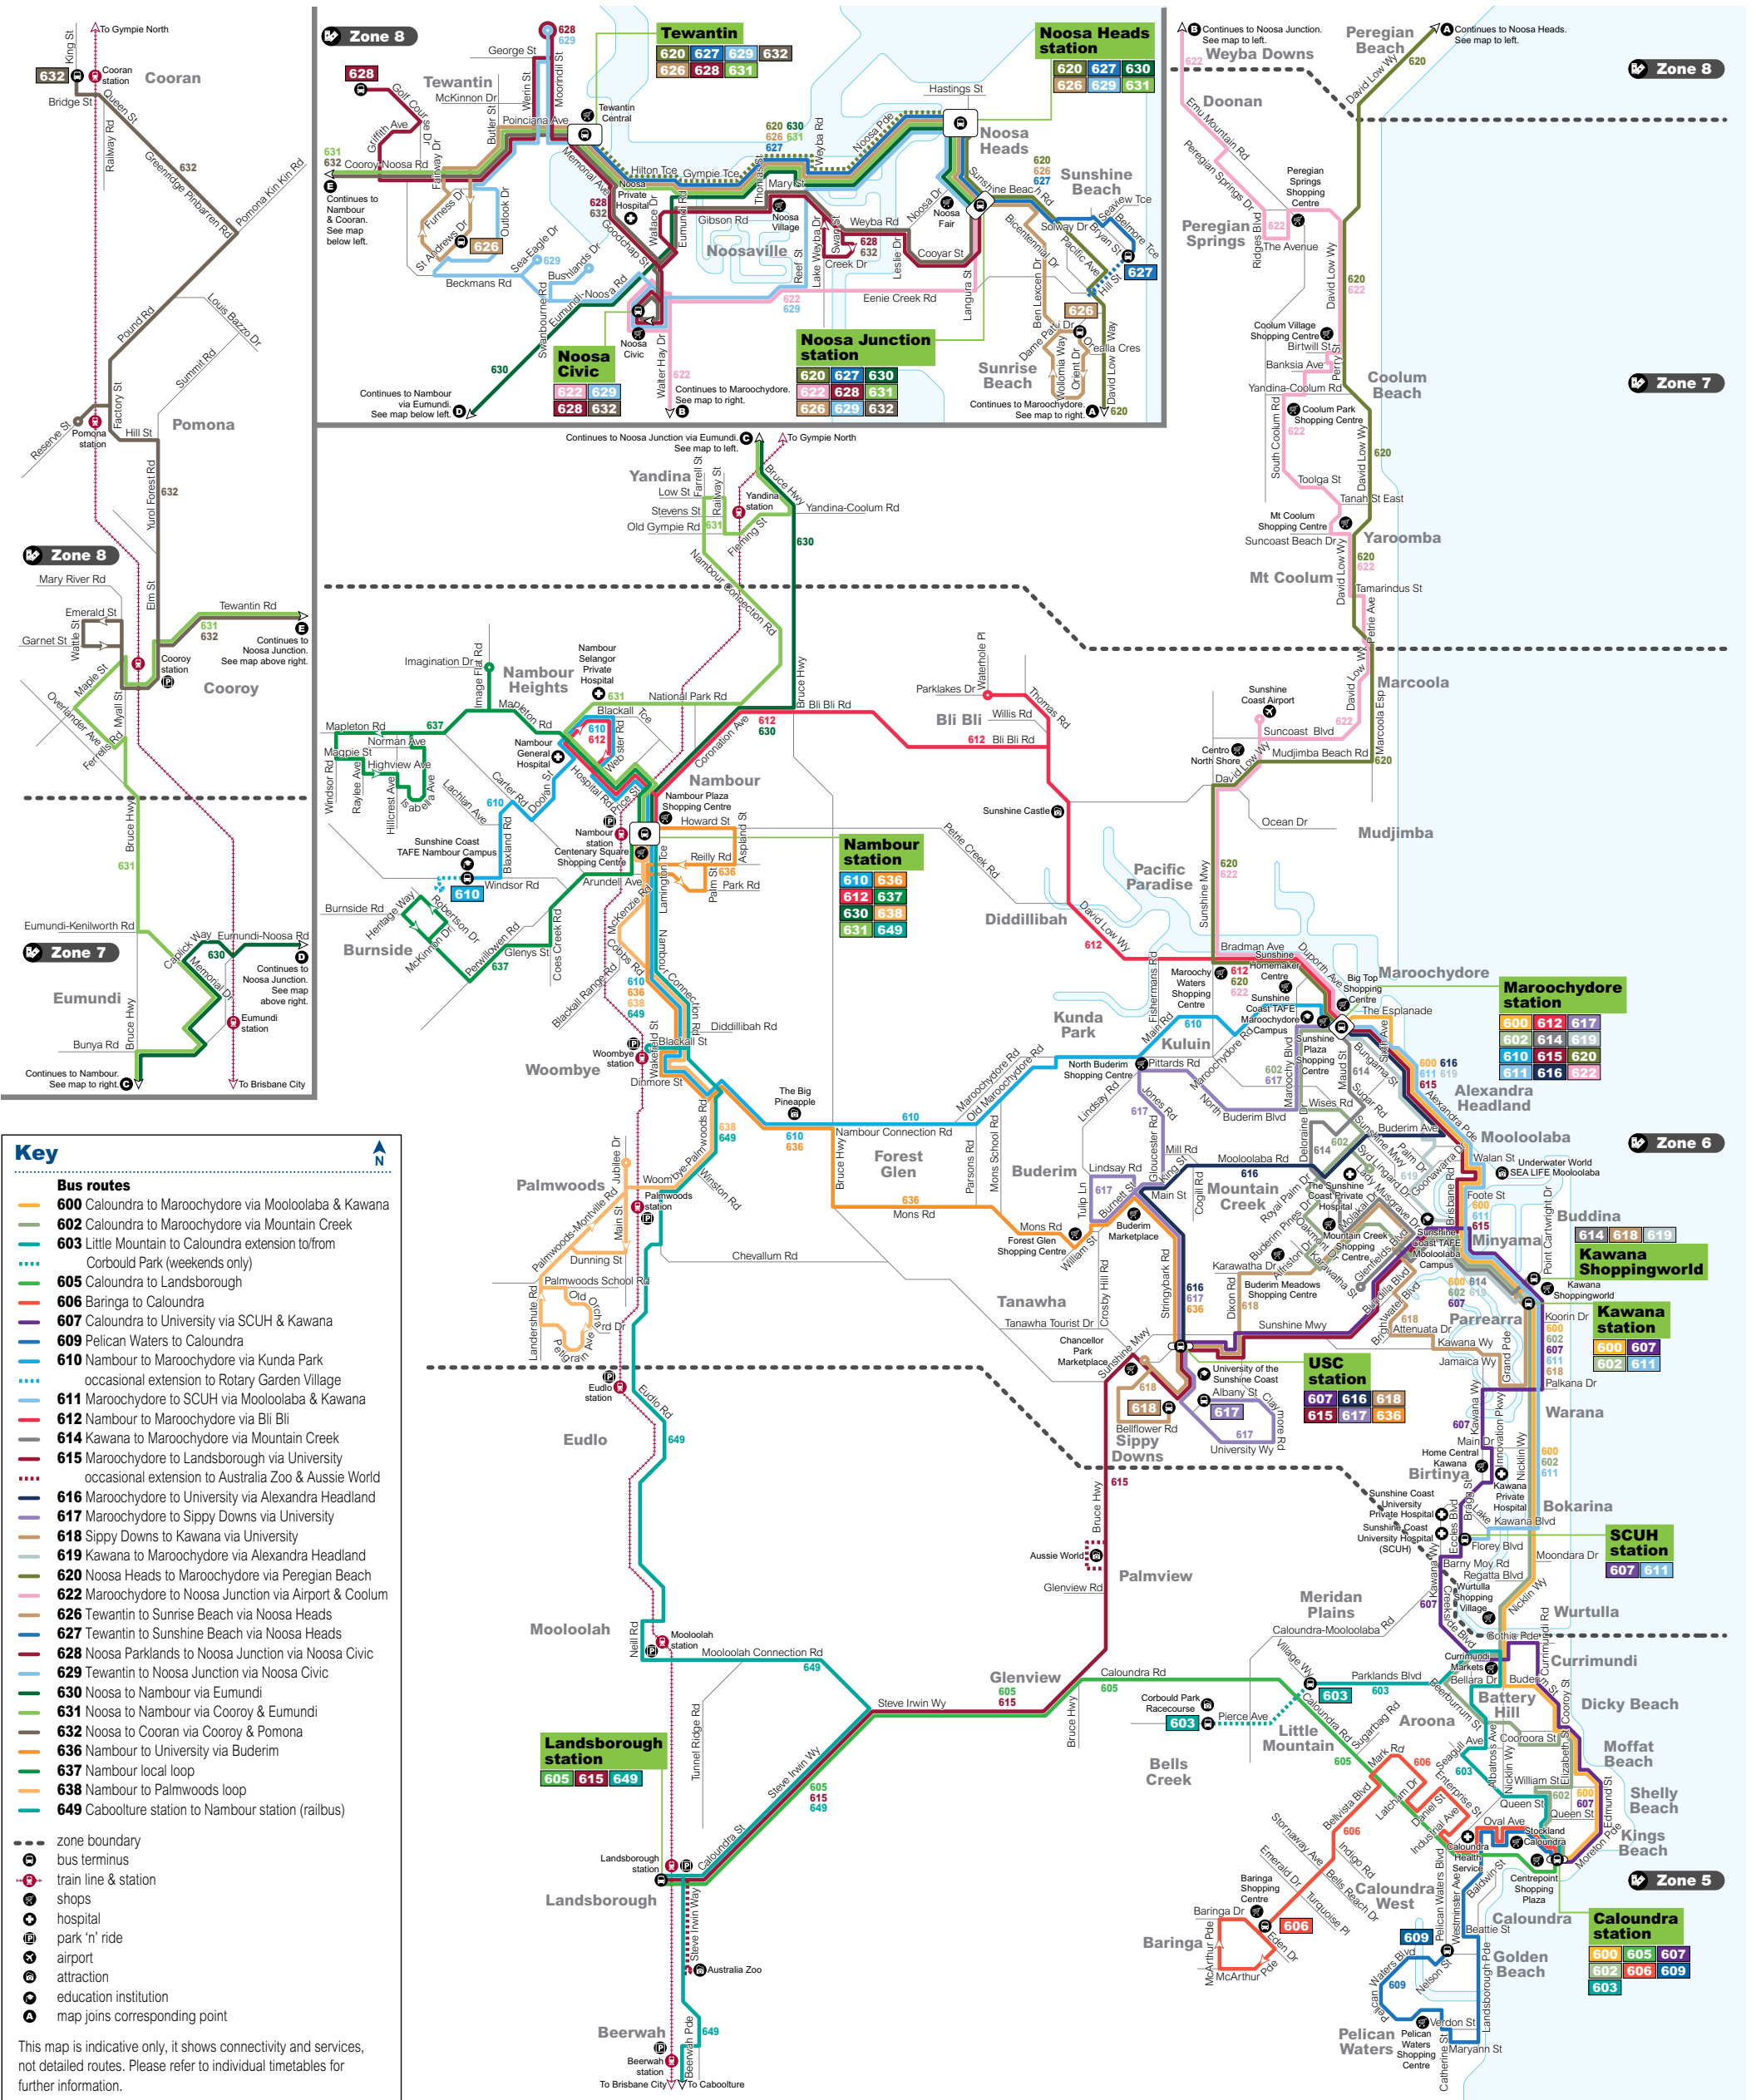

# Sunshine Coast network map

Effective 25 March 2019

**Key**

- Bus routes**
  - 600 Caloundra to Maroochydore via Mooloolaba & Kawana
  - 602 Caloundra to Maroochydore via Mountain Creek
  - 603 Little Mountain to Caloundra extension to/from Corbould Park (weekends only)
  - 605 Caloundra to Landsborough
  - 606 Baringa to Caloundra
  - 607 Caloundra to University via SCUH & Kawana
  - 609 Pelican Waters to Caloundra
  - 610 Nambour to Maroochydore via Kunda Park occasional extension to Rotary Garden Village
  - 611 Maroochydore to SCUH via Mooloolaba & Kawana
  - 612 Nambour to Maroochydore via Bli Bli
  - 614 Kawana to Maroochydore via Mountain Creek
  - 615 Maroochydore to Landsborough via University occasional extension to Australia Zoo & Aussie World
  - 616 Maroochydore to University via Alexandra Headland
  - 617 Maroochydore to Sippy Downs via University
  - 618 Sippy Downs to Kawana via University
  - 619 Kawana to Maroochydore via Alexandra Headland
  - 620 Noosa Heads to Maroochydore via Peregian Beach
  - 622 Maroochydore to Noosa Junction via Airport & Coolom
  - 626 Tewantin to Sunrise Beach via Noosa Heads
  - 627 Tewantin to Sunshine Beach via Noosa Heads
  - 628 Noosa Parklands to Noosa Junction via Noosa Civic
  - 629 Tewantin to Noosa Junction via Noosa Civic
  - 630 Noosa to Nambour via Eumundi
  - 631 Noosa to Nambour via Cooroy & Eumundi
  - 632 Noosa to Cooran via Cooroy & Pomona
  - 636 Nambour to University via Buderim
  - 637 Nambour local loop
  - 638 Nambour to Palmwoods loop
  - 649 Caboolture station to Nambour station (railbus)
- zone boundary
- ⊕ bus terminus
- ⊕ train line & station
- ⊕ shops
- ⊕ hospital
- ⊕ park 'n' ride
- ⊕ airport
- ⊕ attraction
- ⊕ education institution
- ⊕ map joins corresponding point