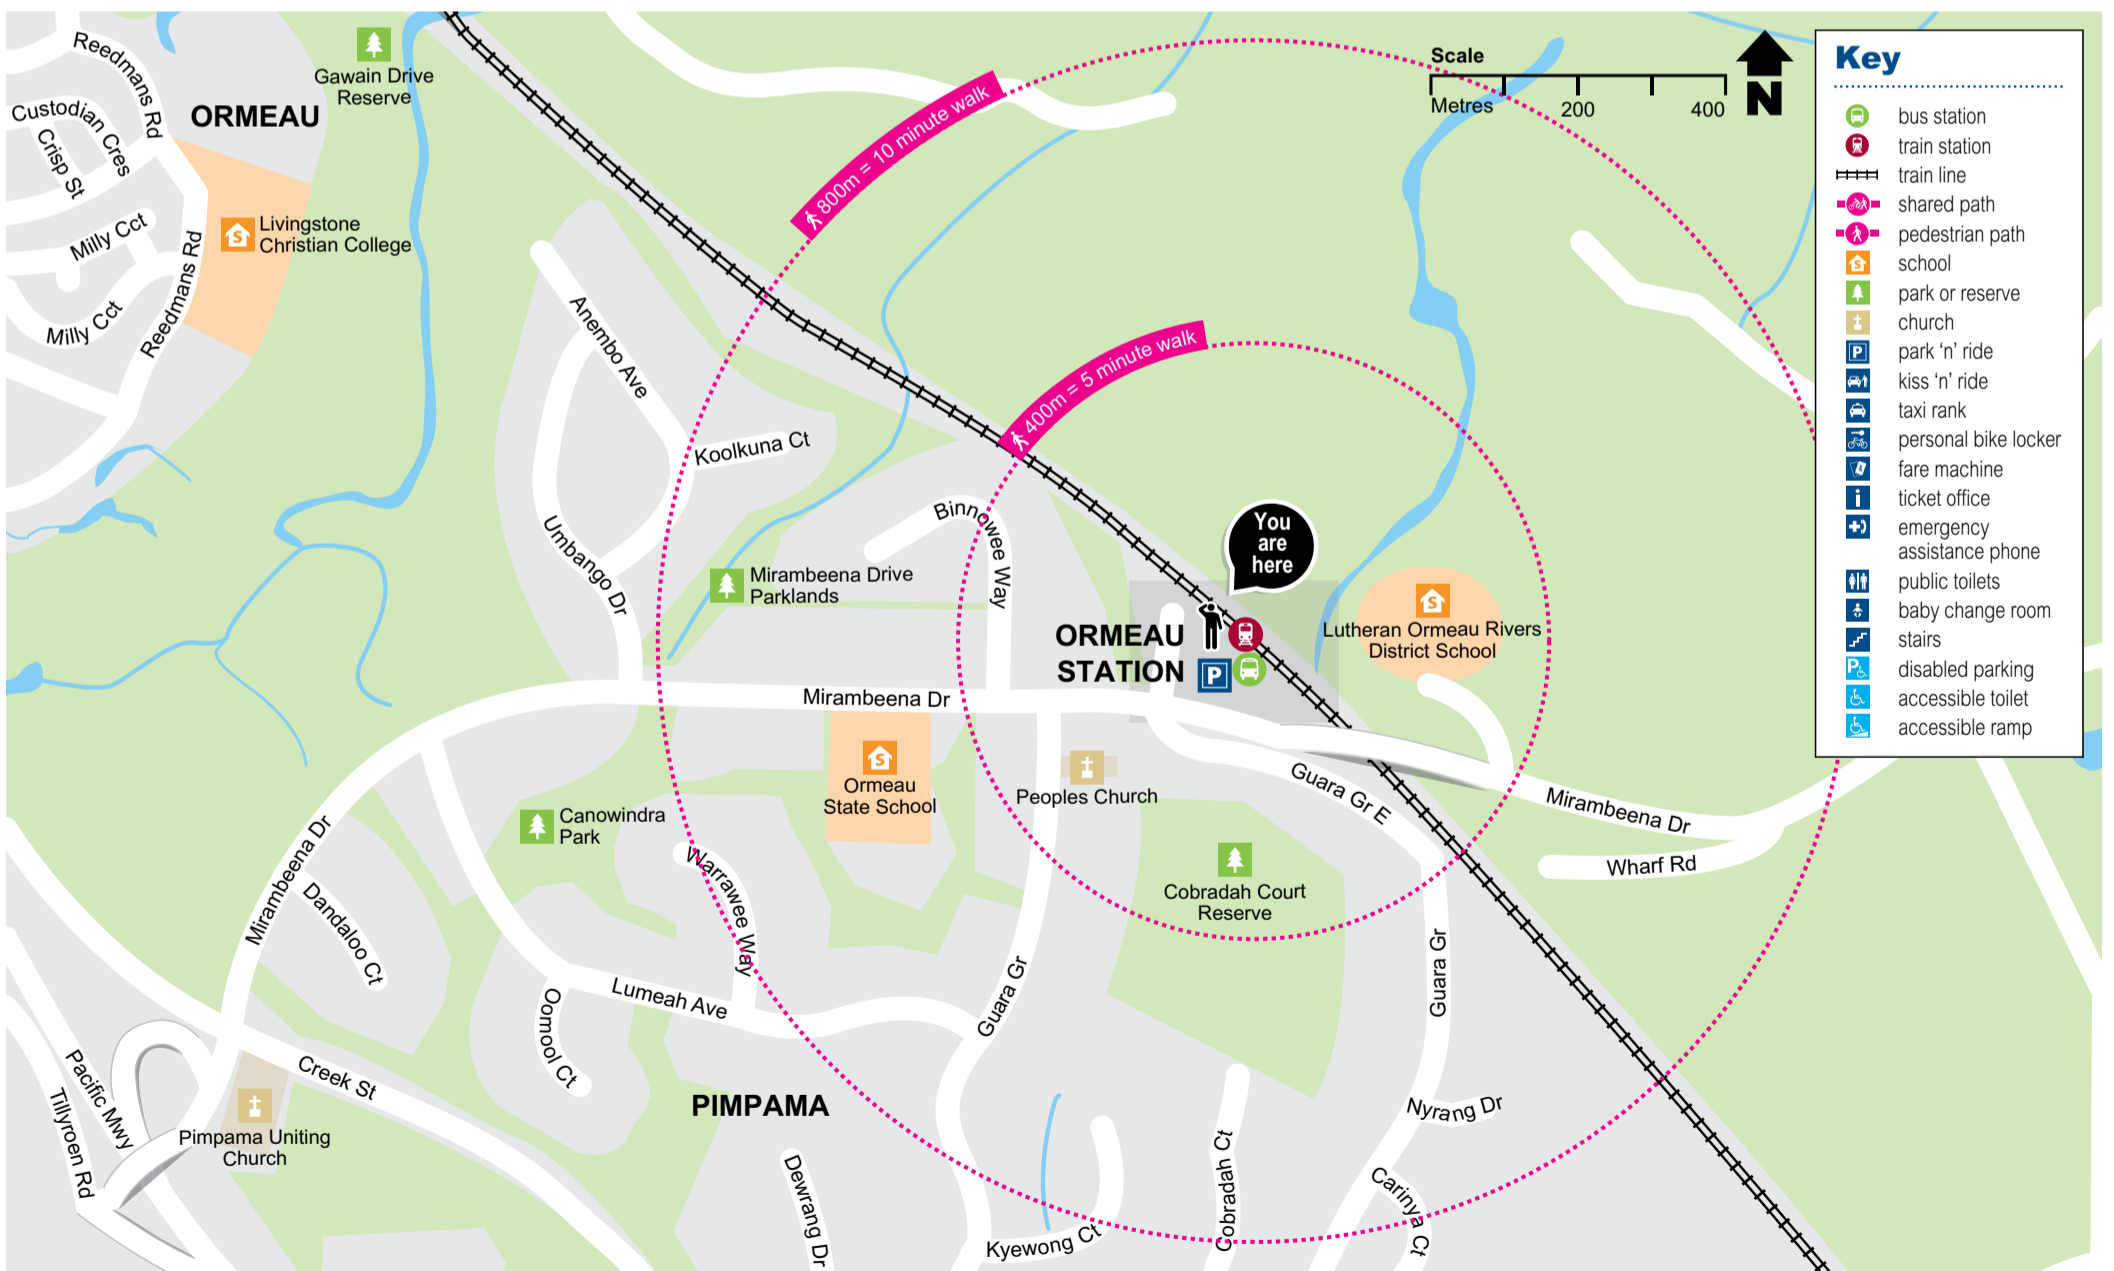

Ormeau station locality map

Effective 18 February 2019

Key	
	bus station
	train station
	train line
	shared path
	pedestrian path
	school
	park or reserve
	church
	park 'n' ride
	kiss 'n' ride
	taxi rank
	personal bike locker
	fare machine
	ticket office
	emergency assistance phone
	public toilets
	baby change room
	stairs
	disabled parking
	accessible toilet
	accessible ramp