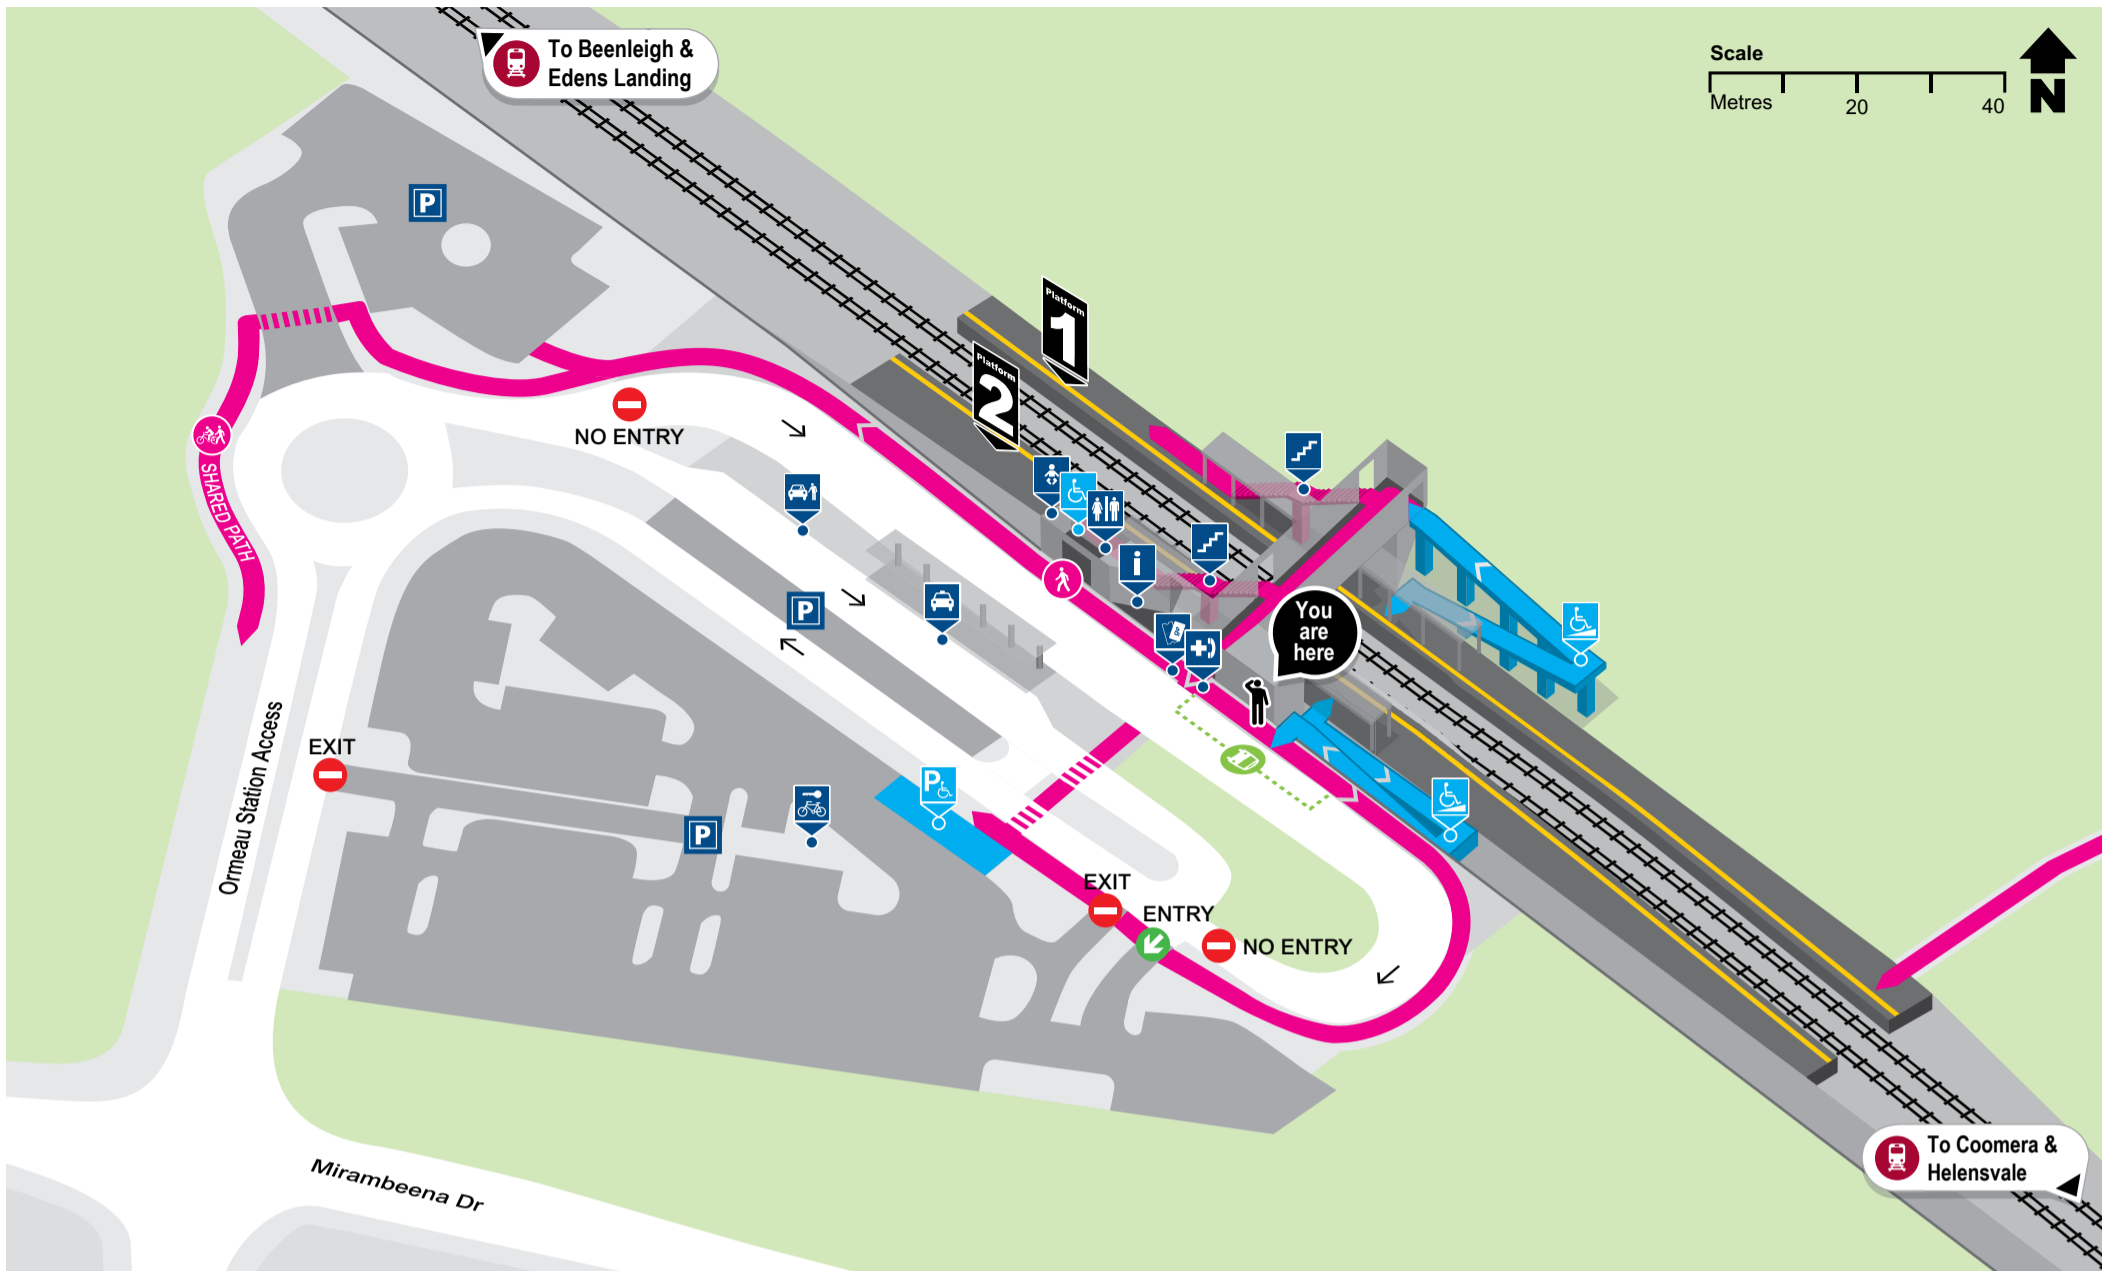

Ormeau station locality map

Effective 18 February 2019

Key	
	bus station
	train station
	train line
	shared path
	pedestrian path
	school
	park or reserve
	church
	park 'n' ride
	kiss 'n' ride
	taxi rank
	personal bike locker
	fare machine
	ticket office
	emergency assistance phone
	public toilets
	baby change room
	stairs
	disabled parking
	accessible toilet
	accessible ramp