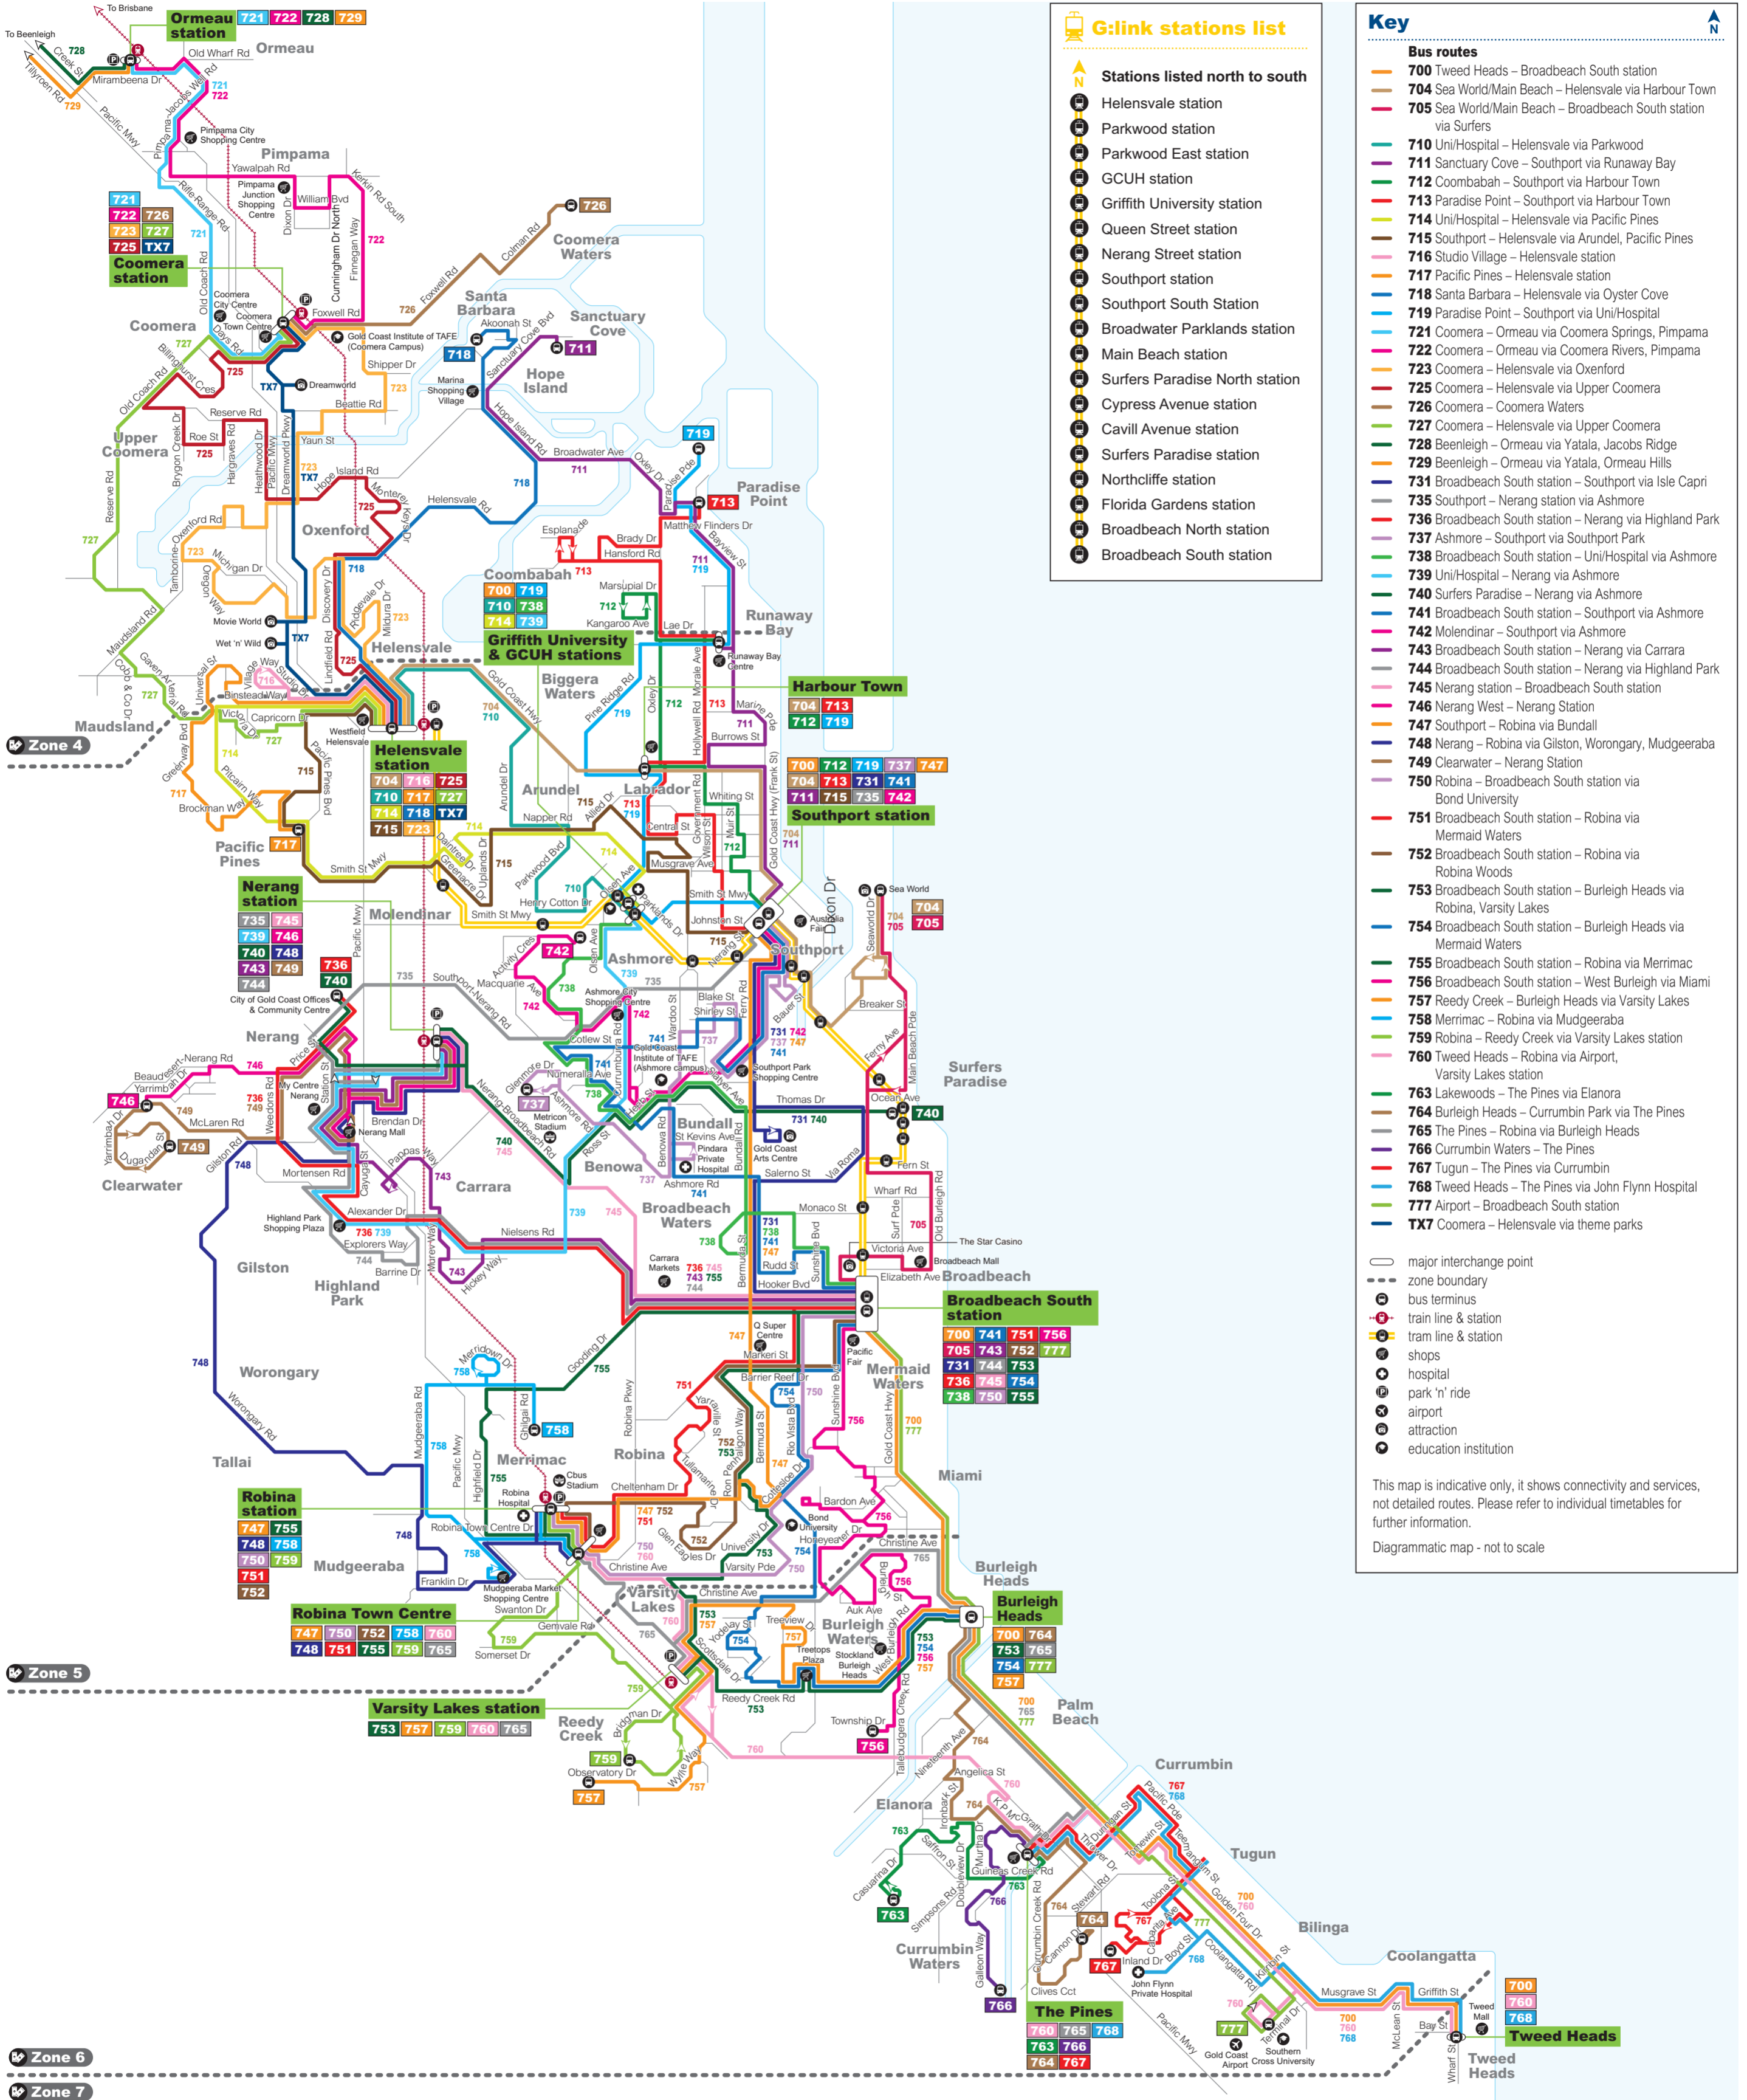

Gold Coast network map

Effective 18 February 2019

Download the **MyTransLink** app, visit translink.com.au or call 13 12 30