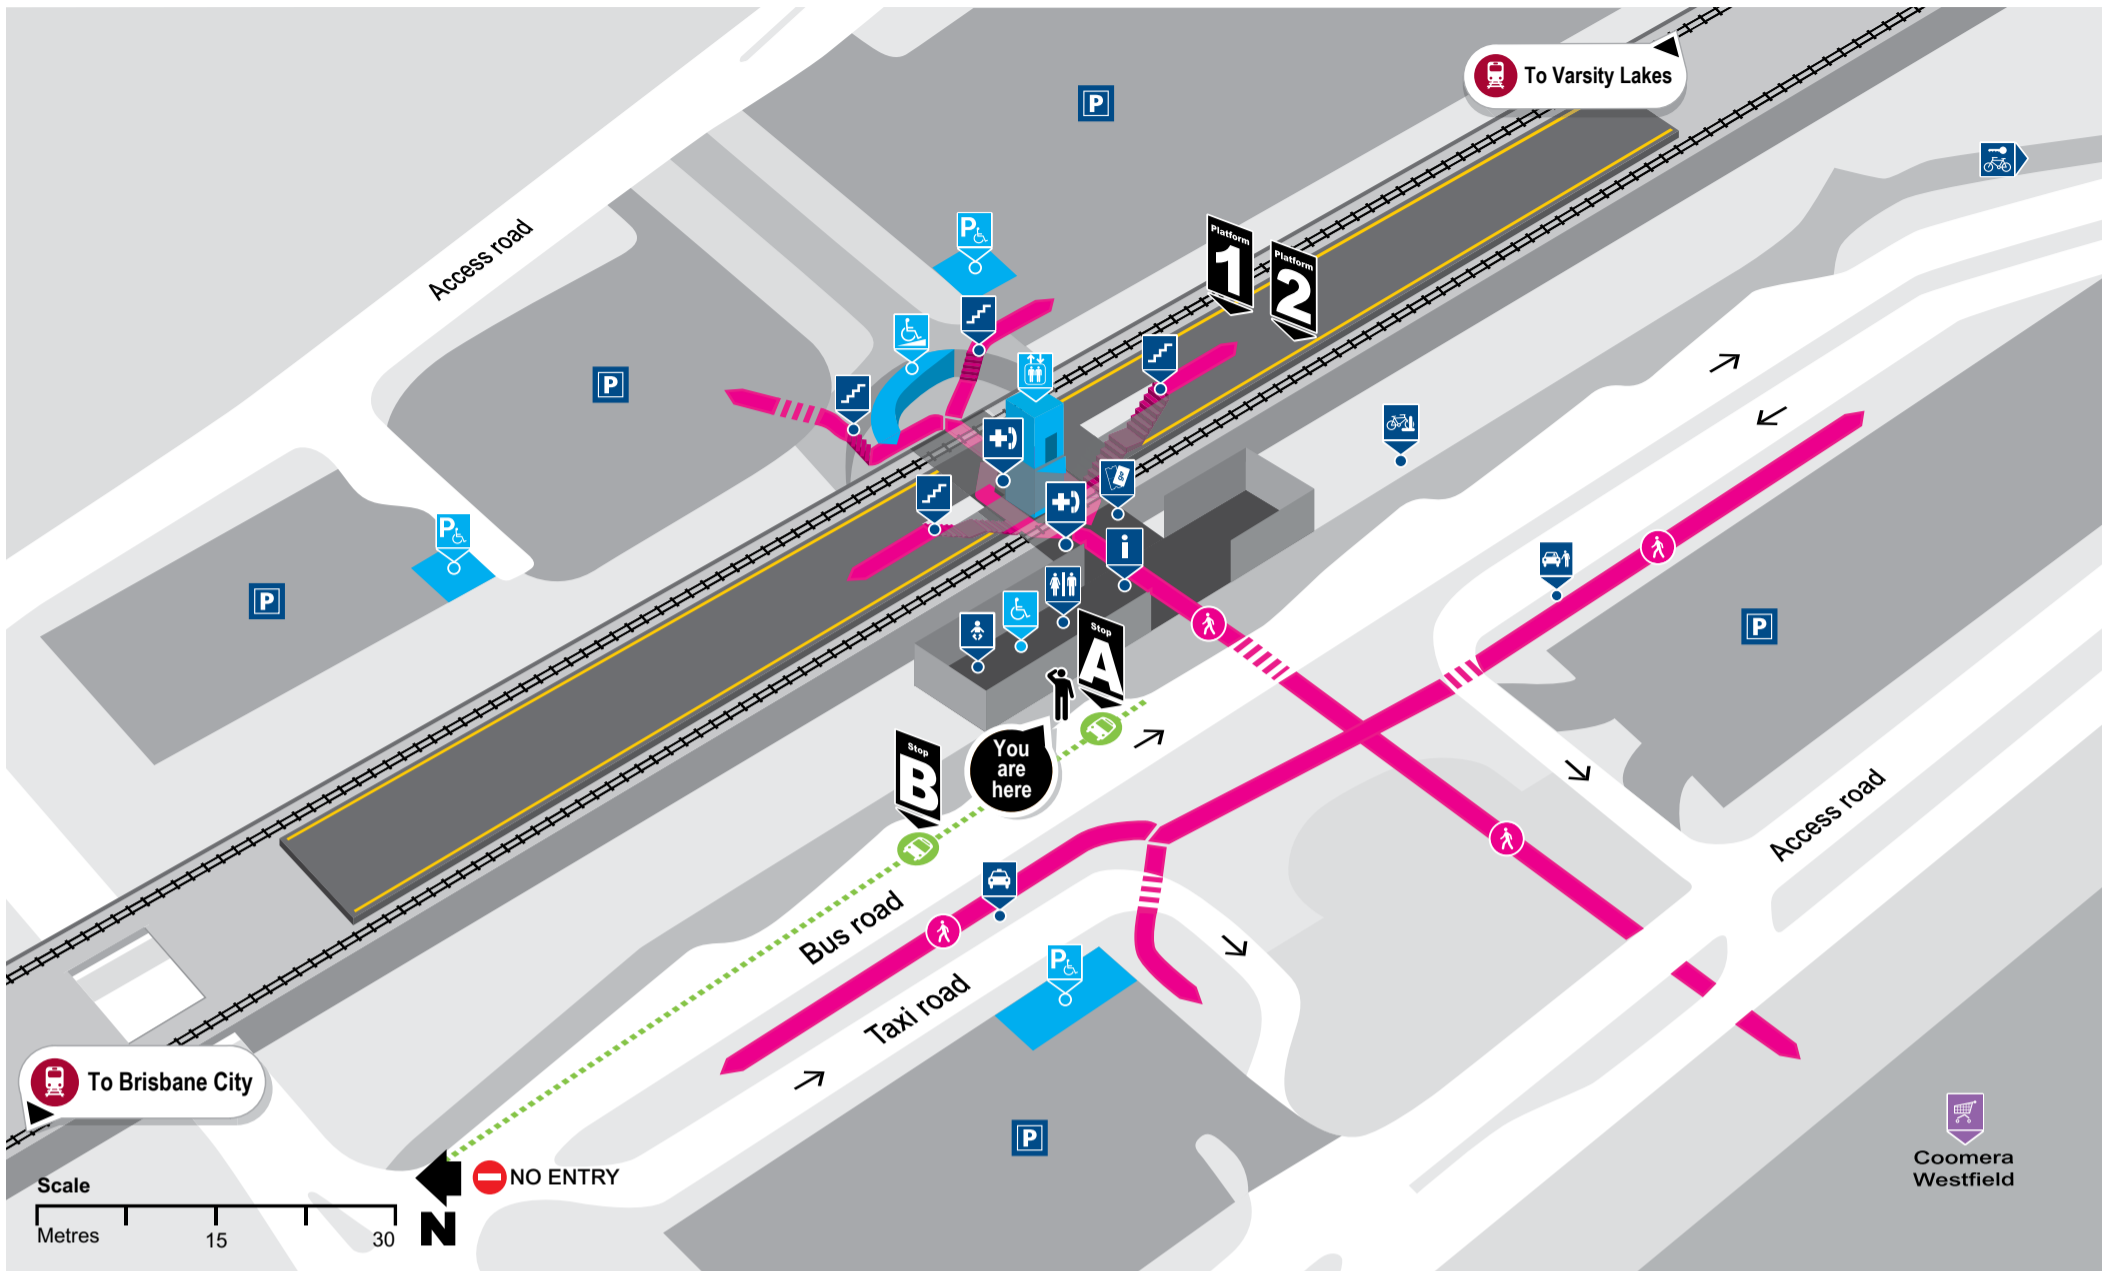

Coomera station locality map

Effective 18 February 2019

Download the MyTransLink app, visit translink.com.au or call 13 12 30