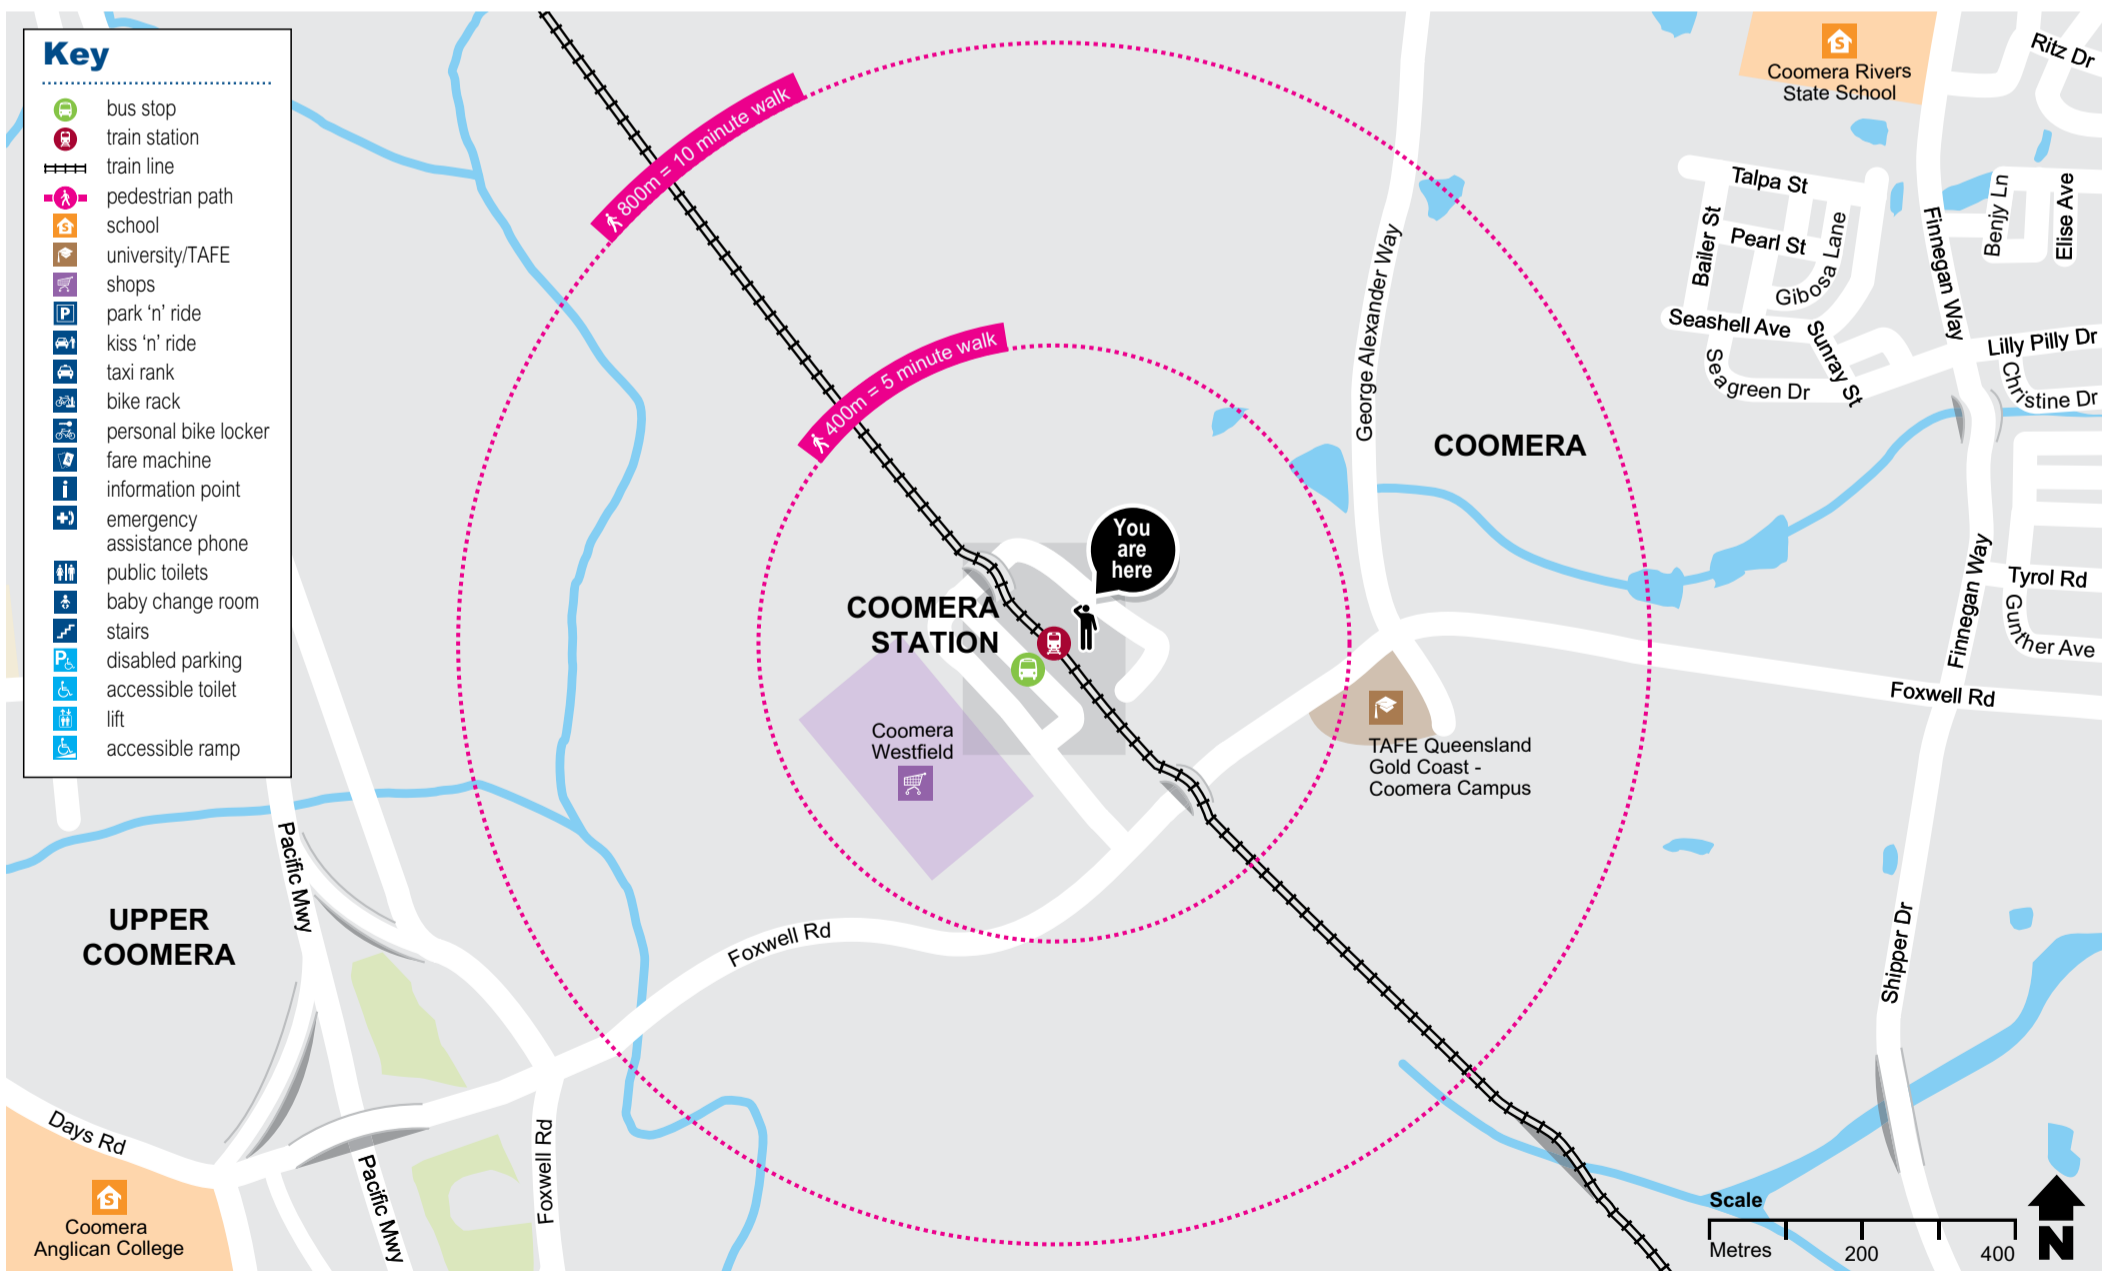

Coomera station locality map

Effective 18 February 2019

Download the MyTransLink app, visit translink.com.au or call 13 12 30