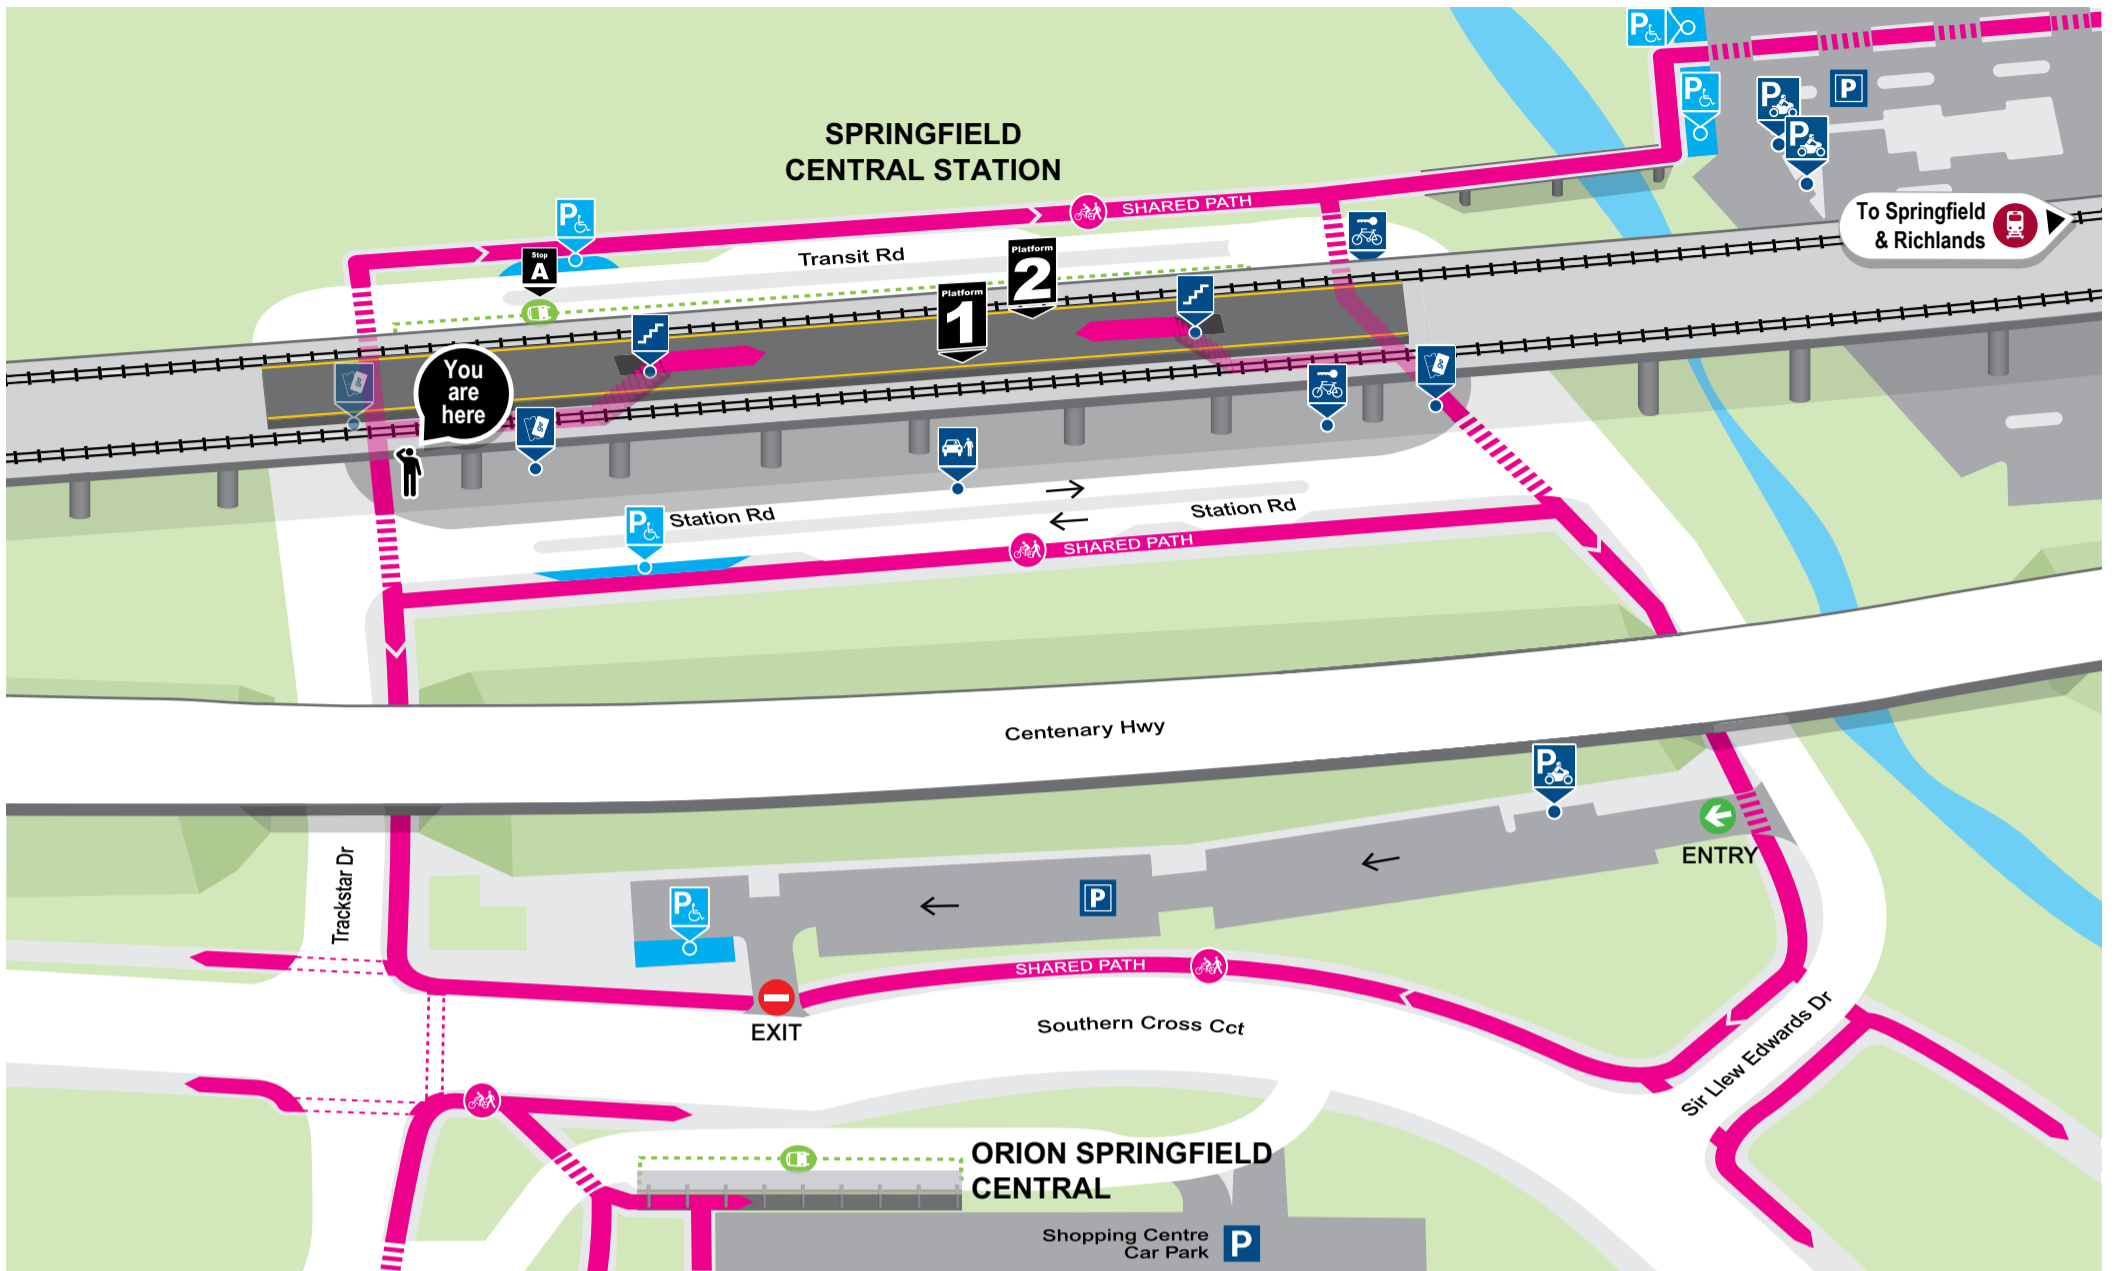

Springfield Central station locality map

Effective 29 January 2019

Download the *MyTransLink* app, visit translink.com.au or call 13 12 30