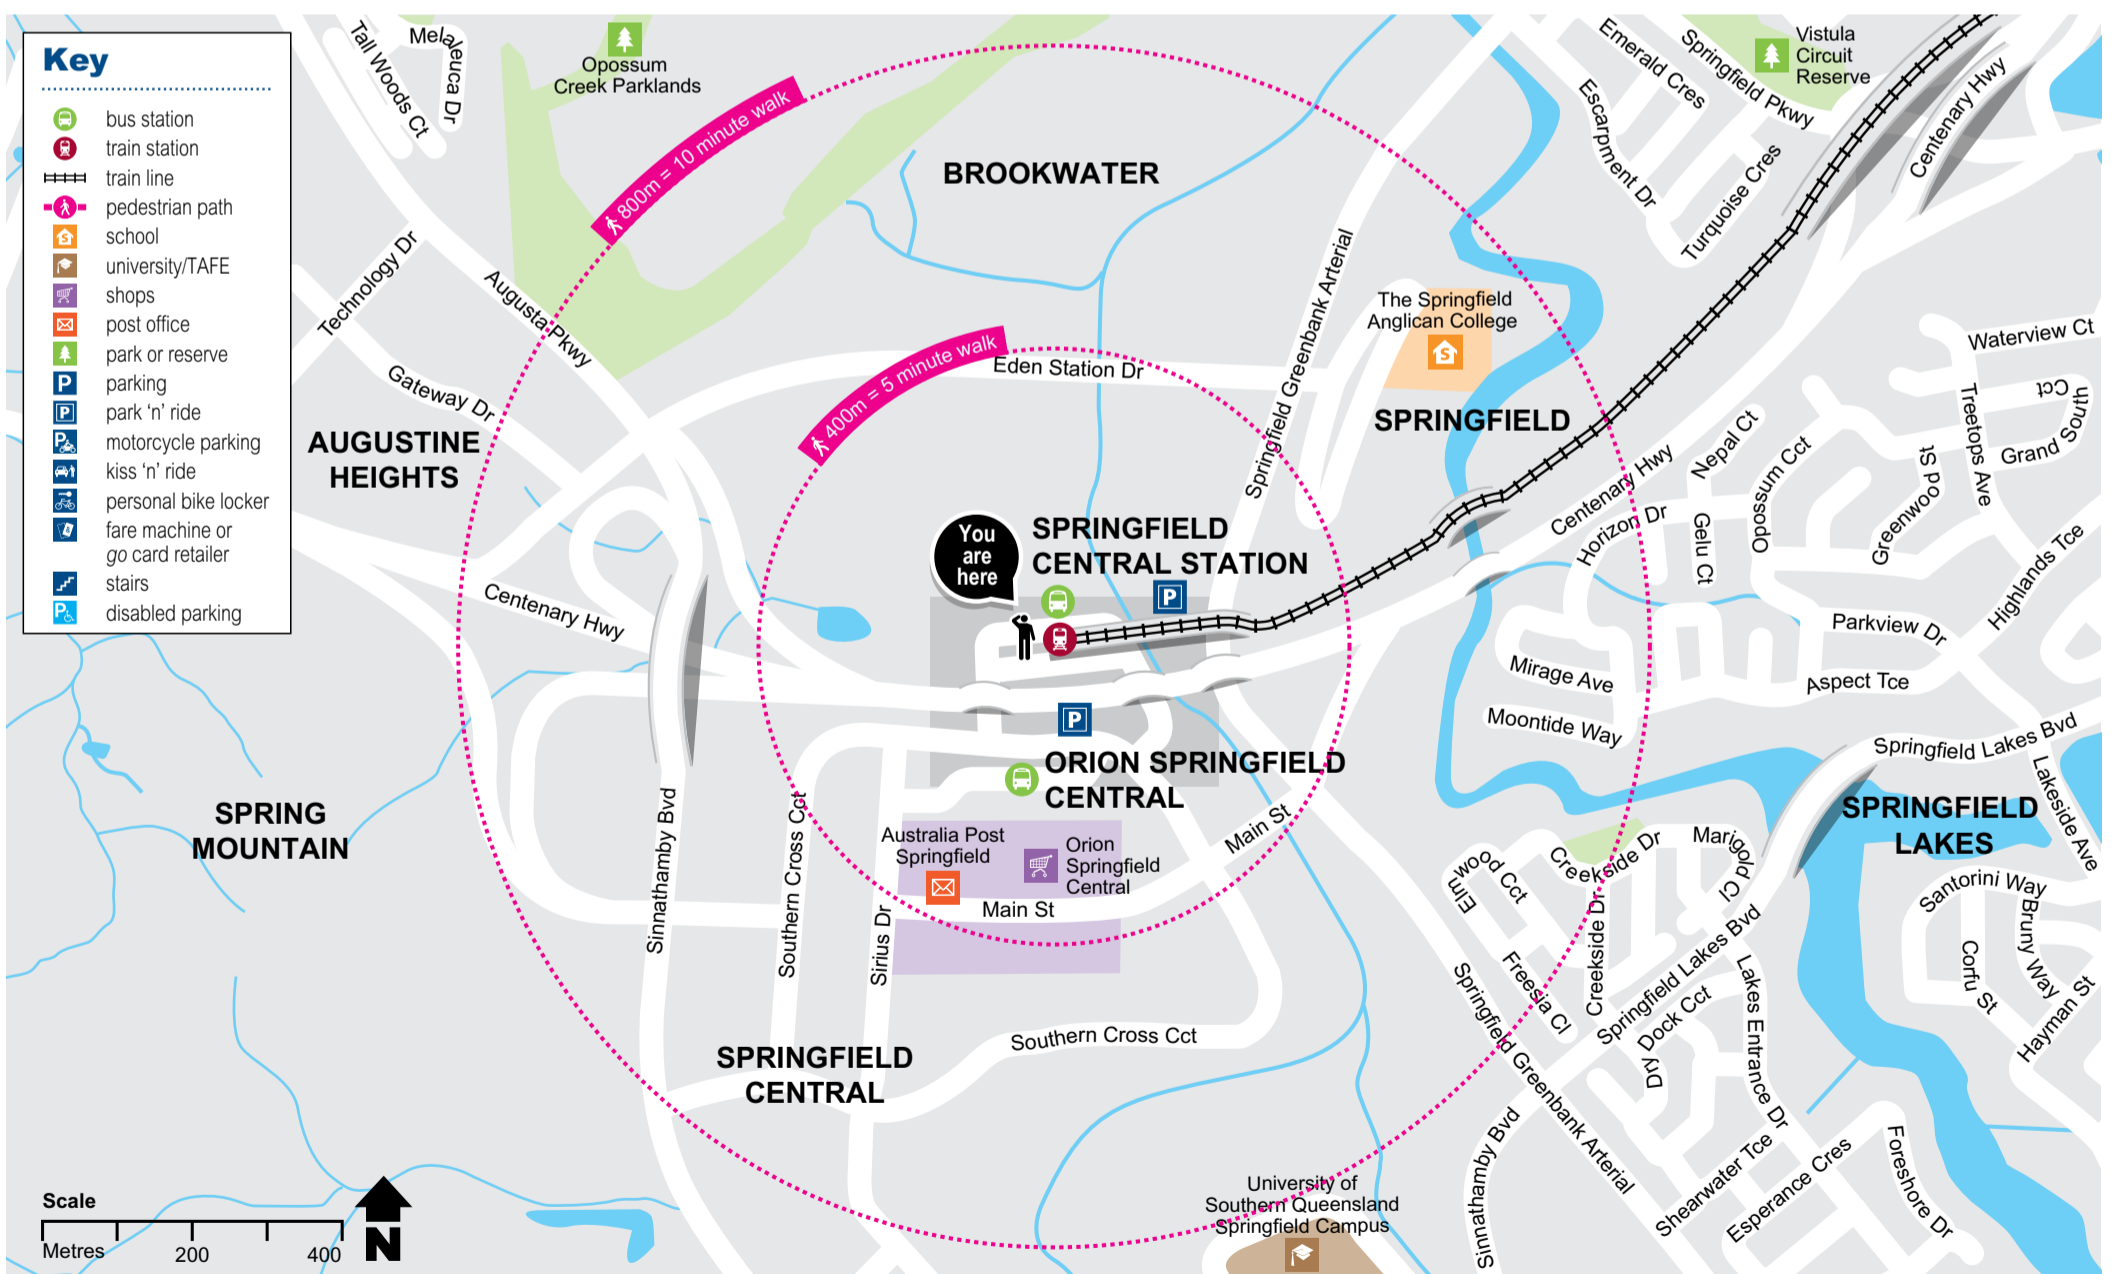

Springfield Central station locality map

Effective 29 January 2019

Download the *MyTransLink* app, visit translink.com.au or call 13 12 30