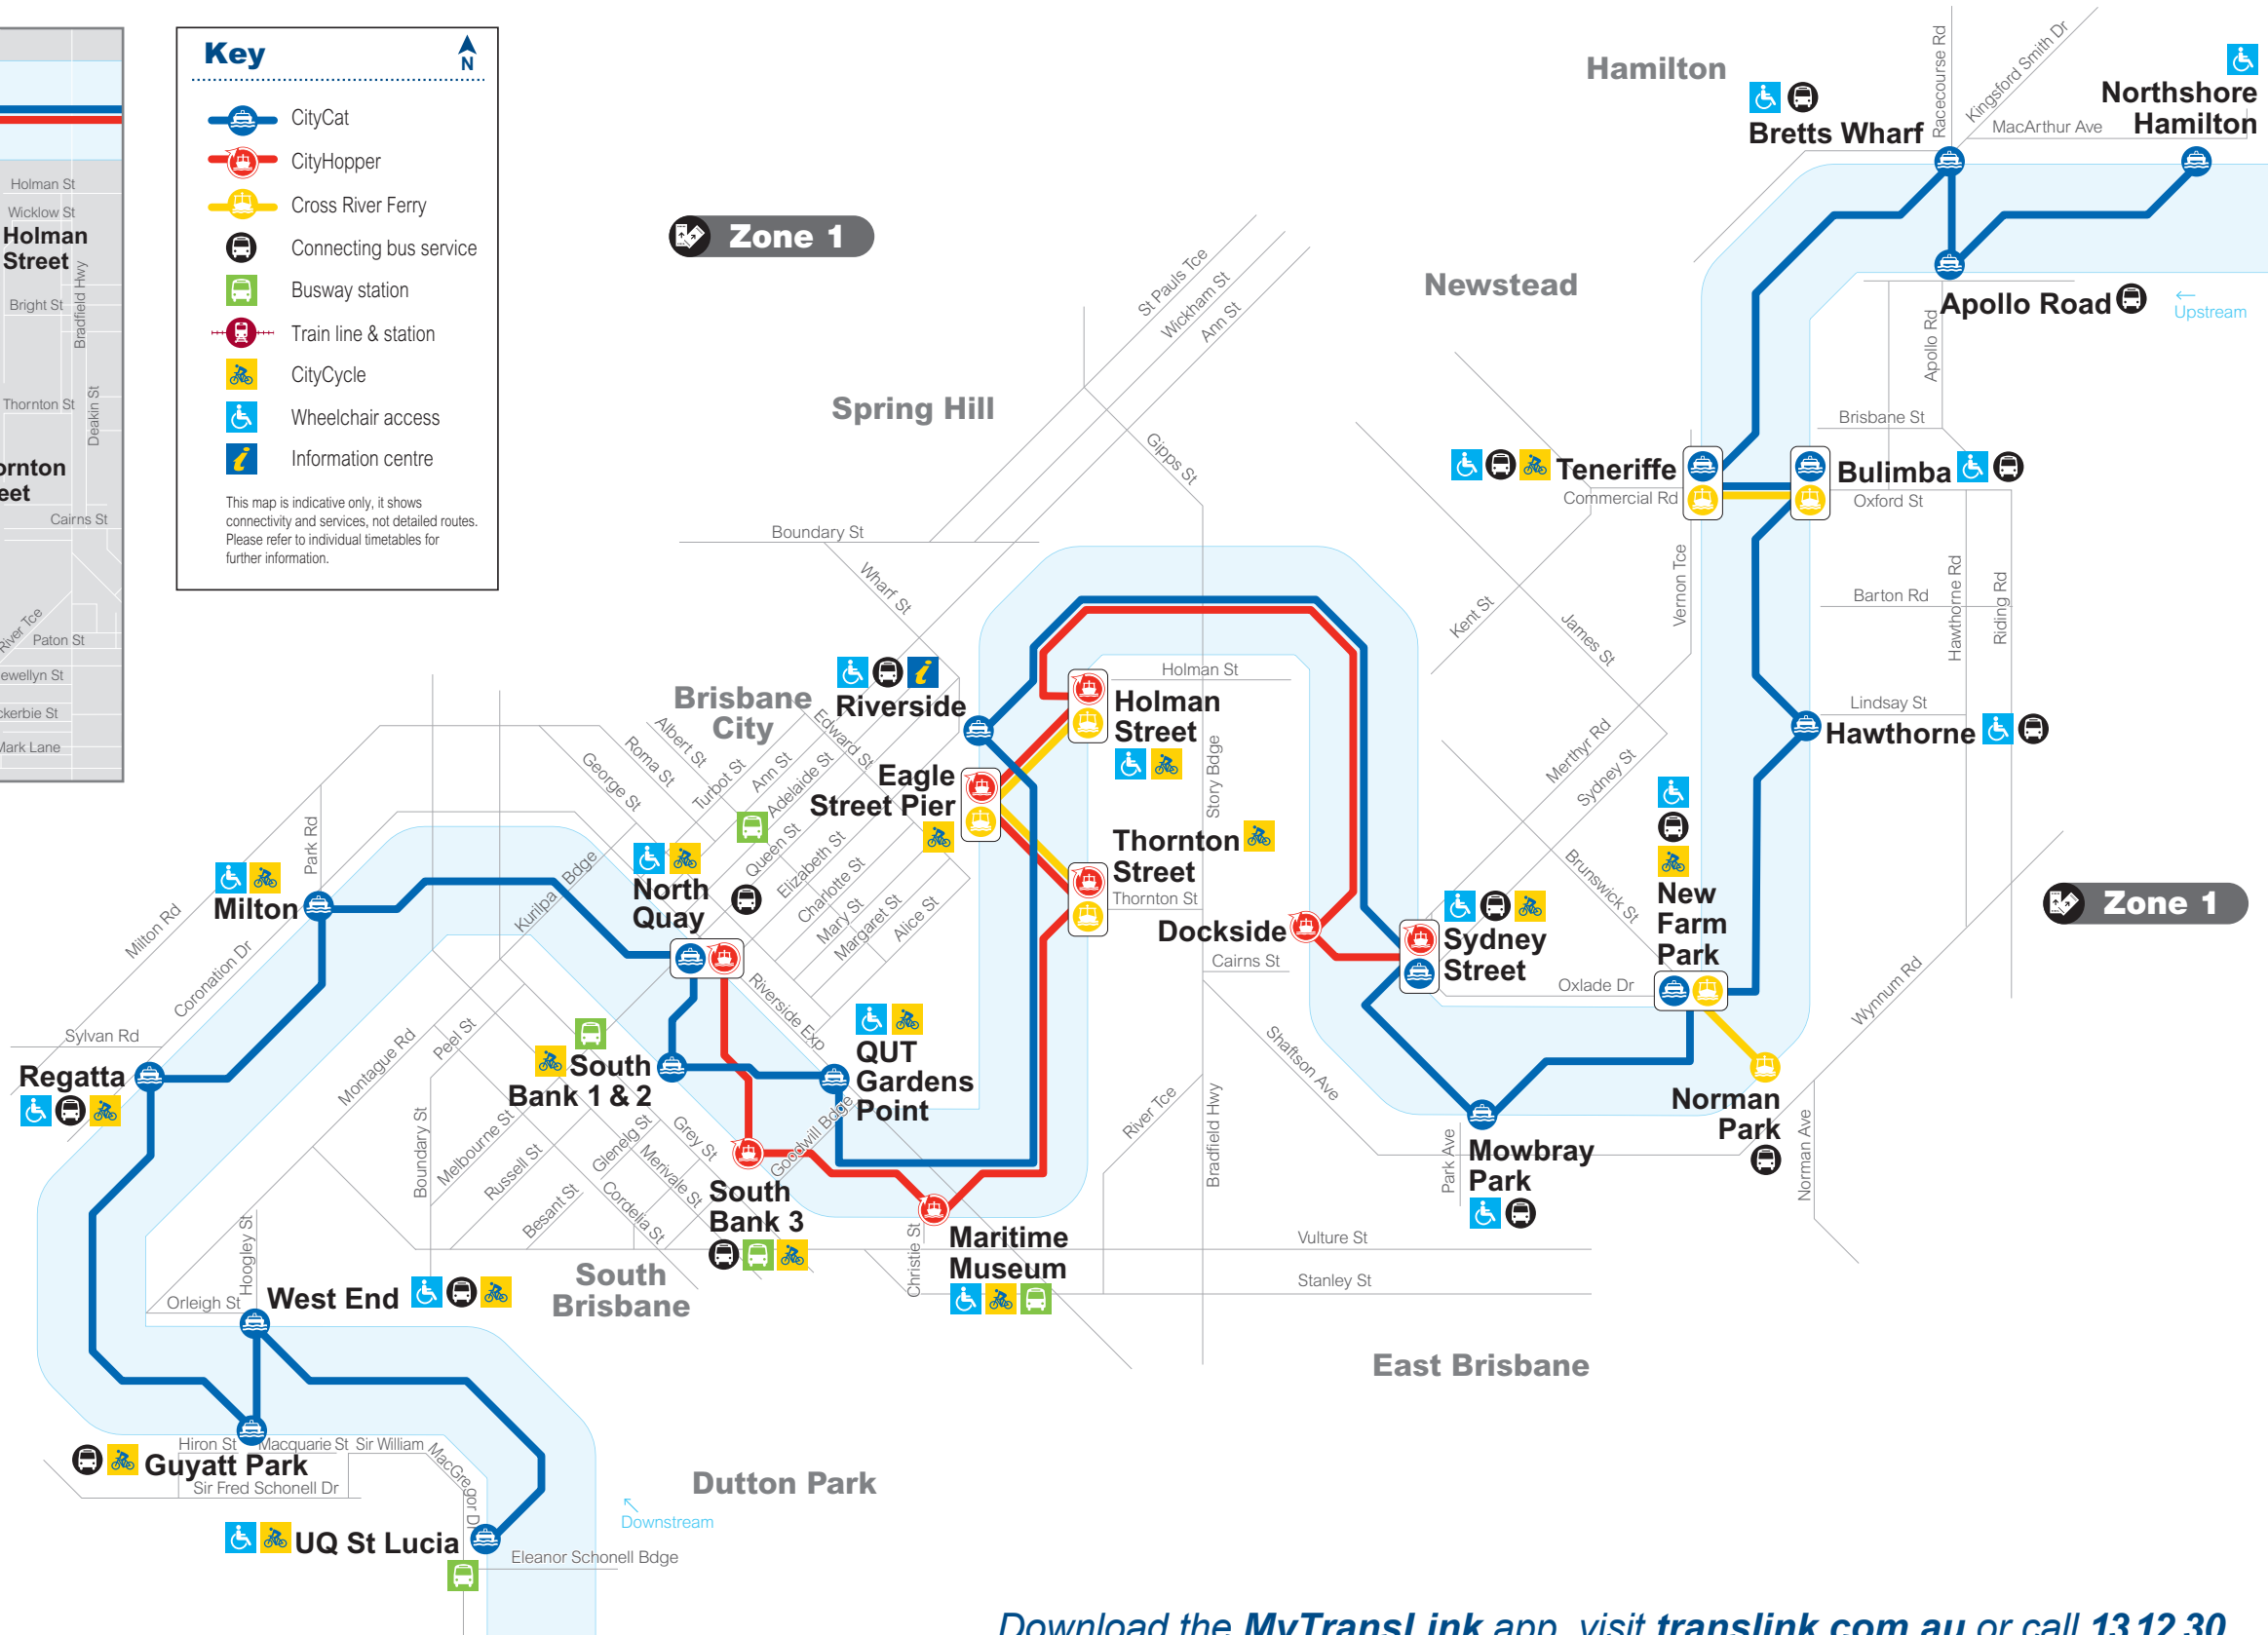

Brisbane ferry network map

Effective 7 January 2019

Key

- CityCat
- CityHopper
- Cross River Ferry
- Connecting bus service
- Busway station
- Train line & station
- CityCycle
- Wheelchair access
- Information centre

This map is indicative only, it shows connectivity and services, not detailed routes. Please refer to individual timetables for further information.

TransLink fares

All Brisbane City Council ferry services are in TransLink zone 1.

Zones travelled	Adult fares (7 January 2019)		
	go card	go card off-peak	Single paper ticket
1	\$3.31	\$2.65	\$4.80

Zones travelled	Concession fares (7 January 2019)		
	go card	go card off-peak	Single paper ticket
1	\$1.66	\$1.32	\$2.40