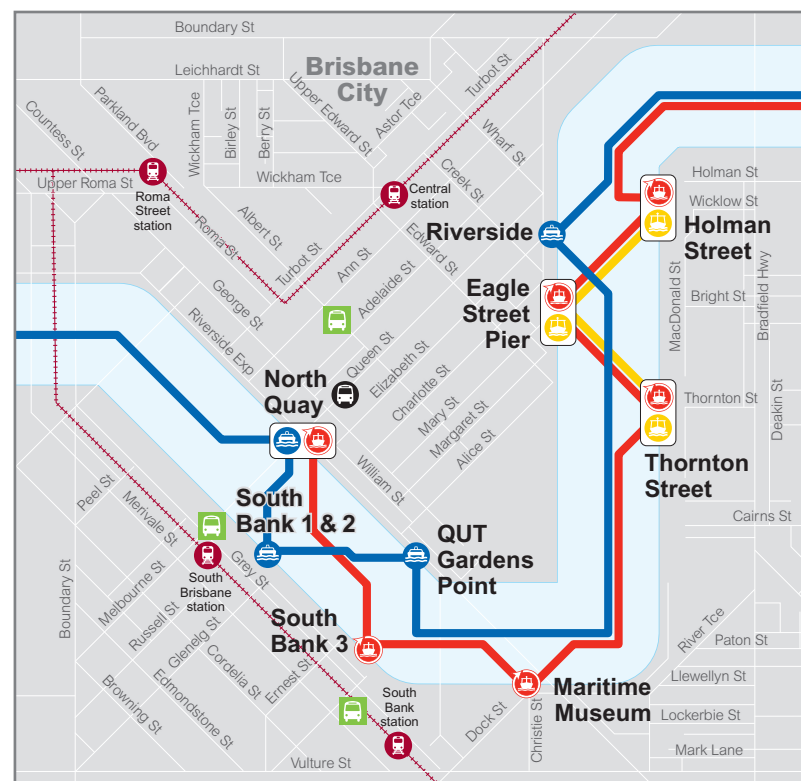

Brisbane ferry network map

Effective 7 January 2019

Key

- CityCat
- CityHopper
- Cross River Ferry
- Connecting bus service
- Busway station
- Train line & station
- CityCycle
- Wheelchair access
- Information centre

This map is indicative only, it shows connectivity and services, not detailed routes. Please refer to individual timetables for further information.

TransLink fares

All Brisbane City Council ferry services are in TransLink zone 1.

Zones travelled	Adult fares (7 January 2019)		
	go card	go card off-peak	Single paper ticket
1	\$3.31	\$2.65	\$4.80

Zones travelled	Concession fares (7 January 2019)		
	go card	go card off-peak	Single paper ticket
1	\$1.66	\$1.32	\$2.40