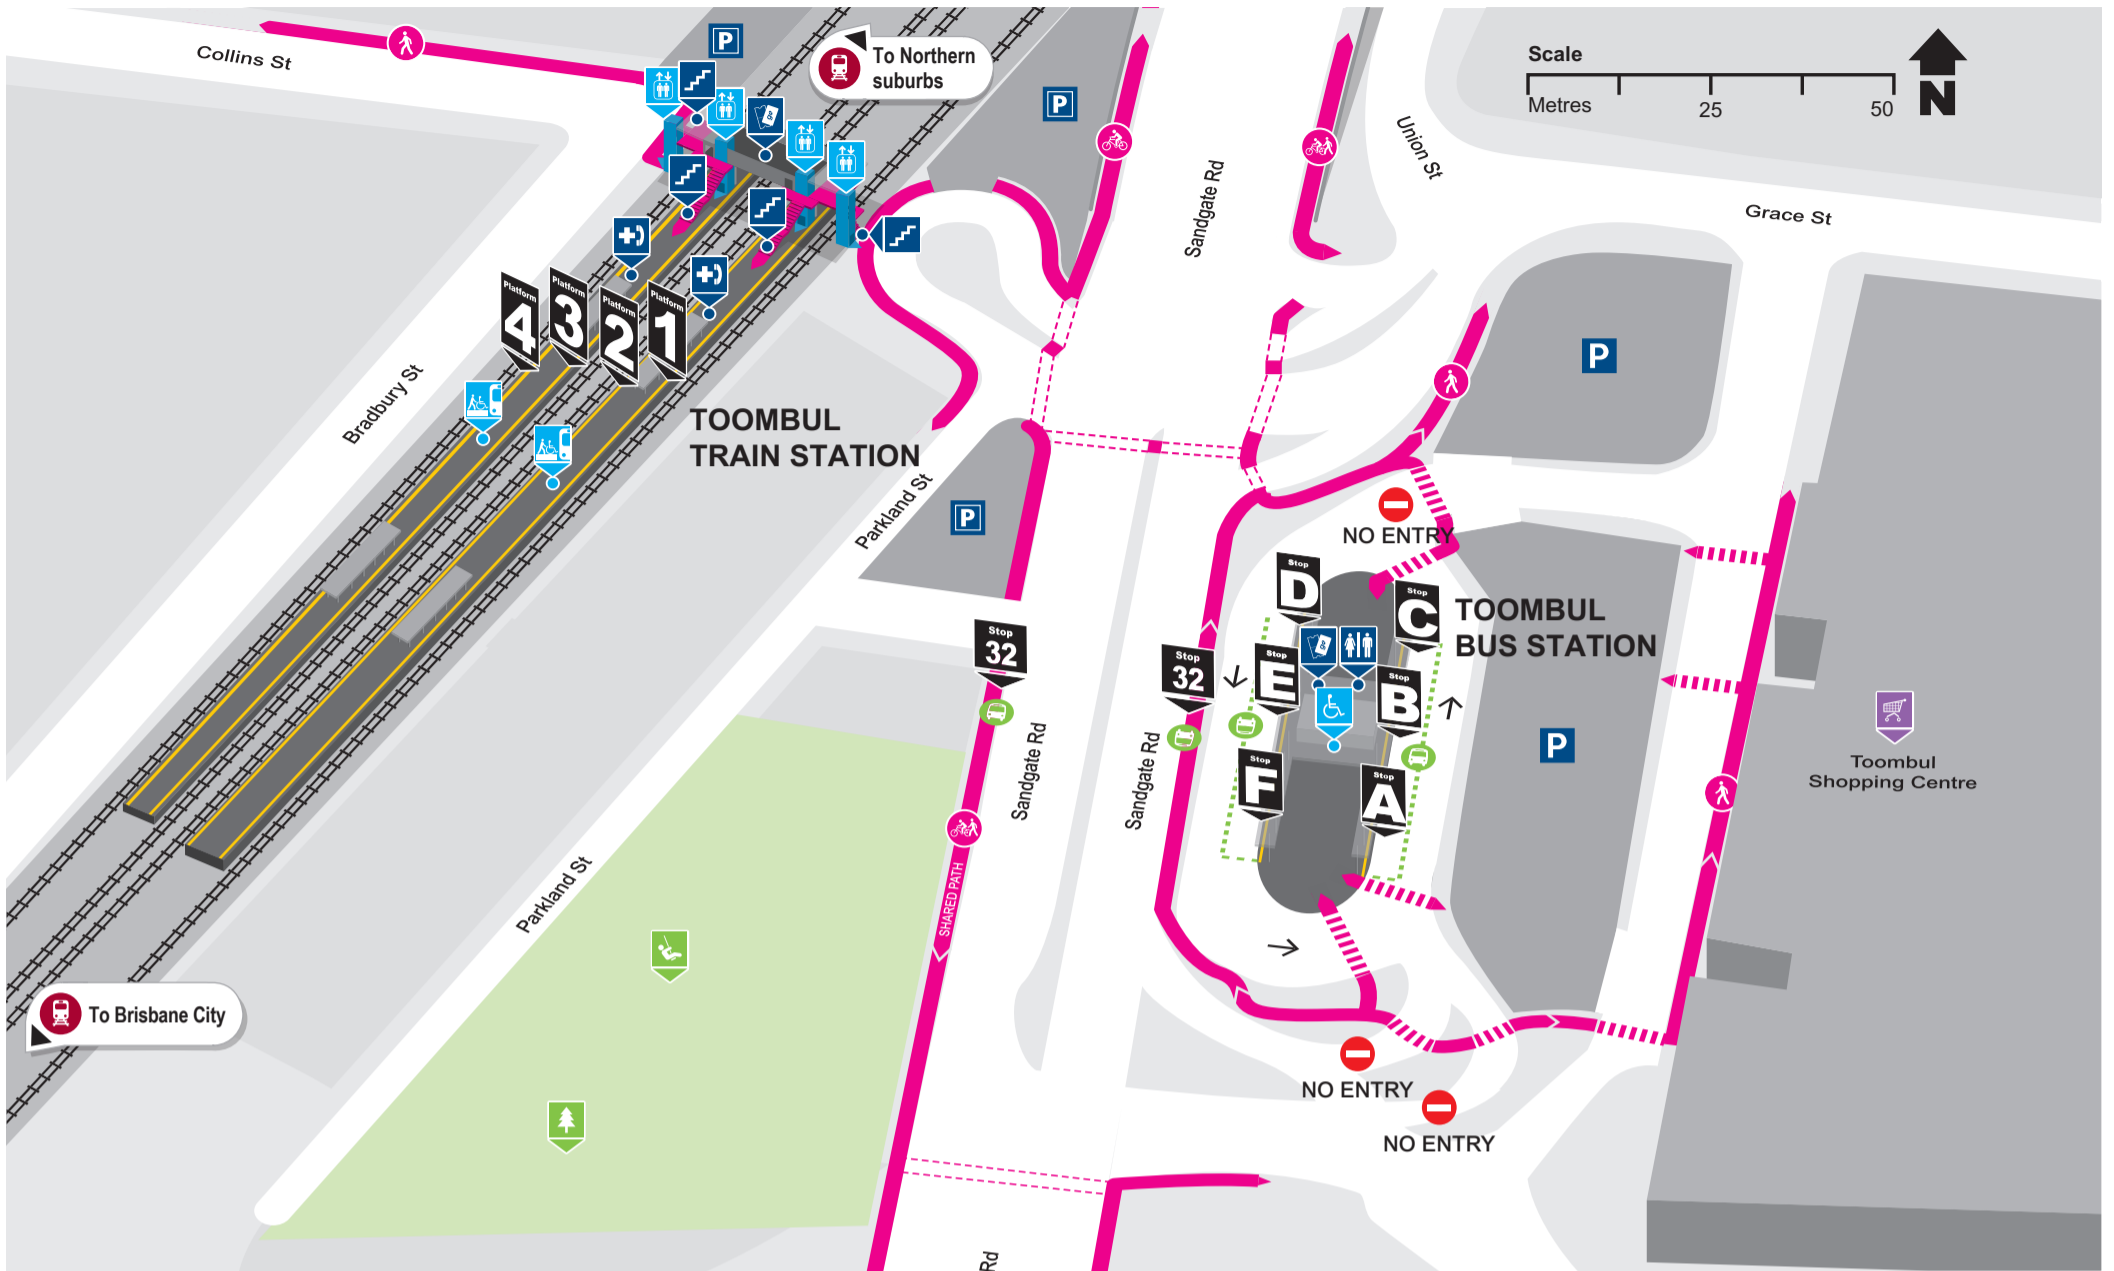

Toombul station locality map

Effective April 2018

Download the MyTransLink app, visit translink.com.au or call 13 12 30