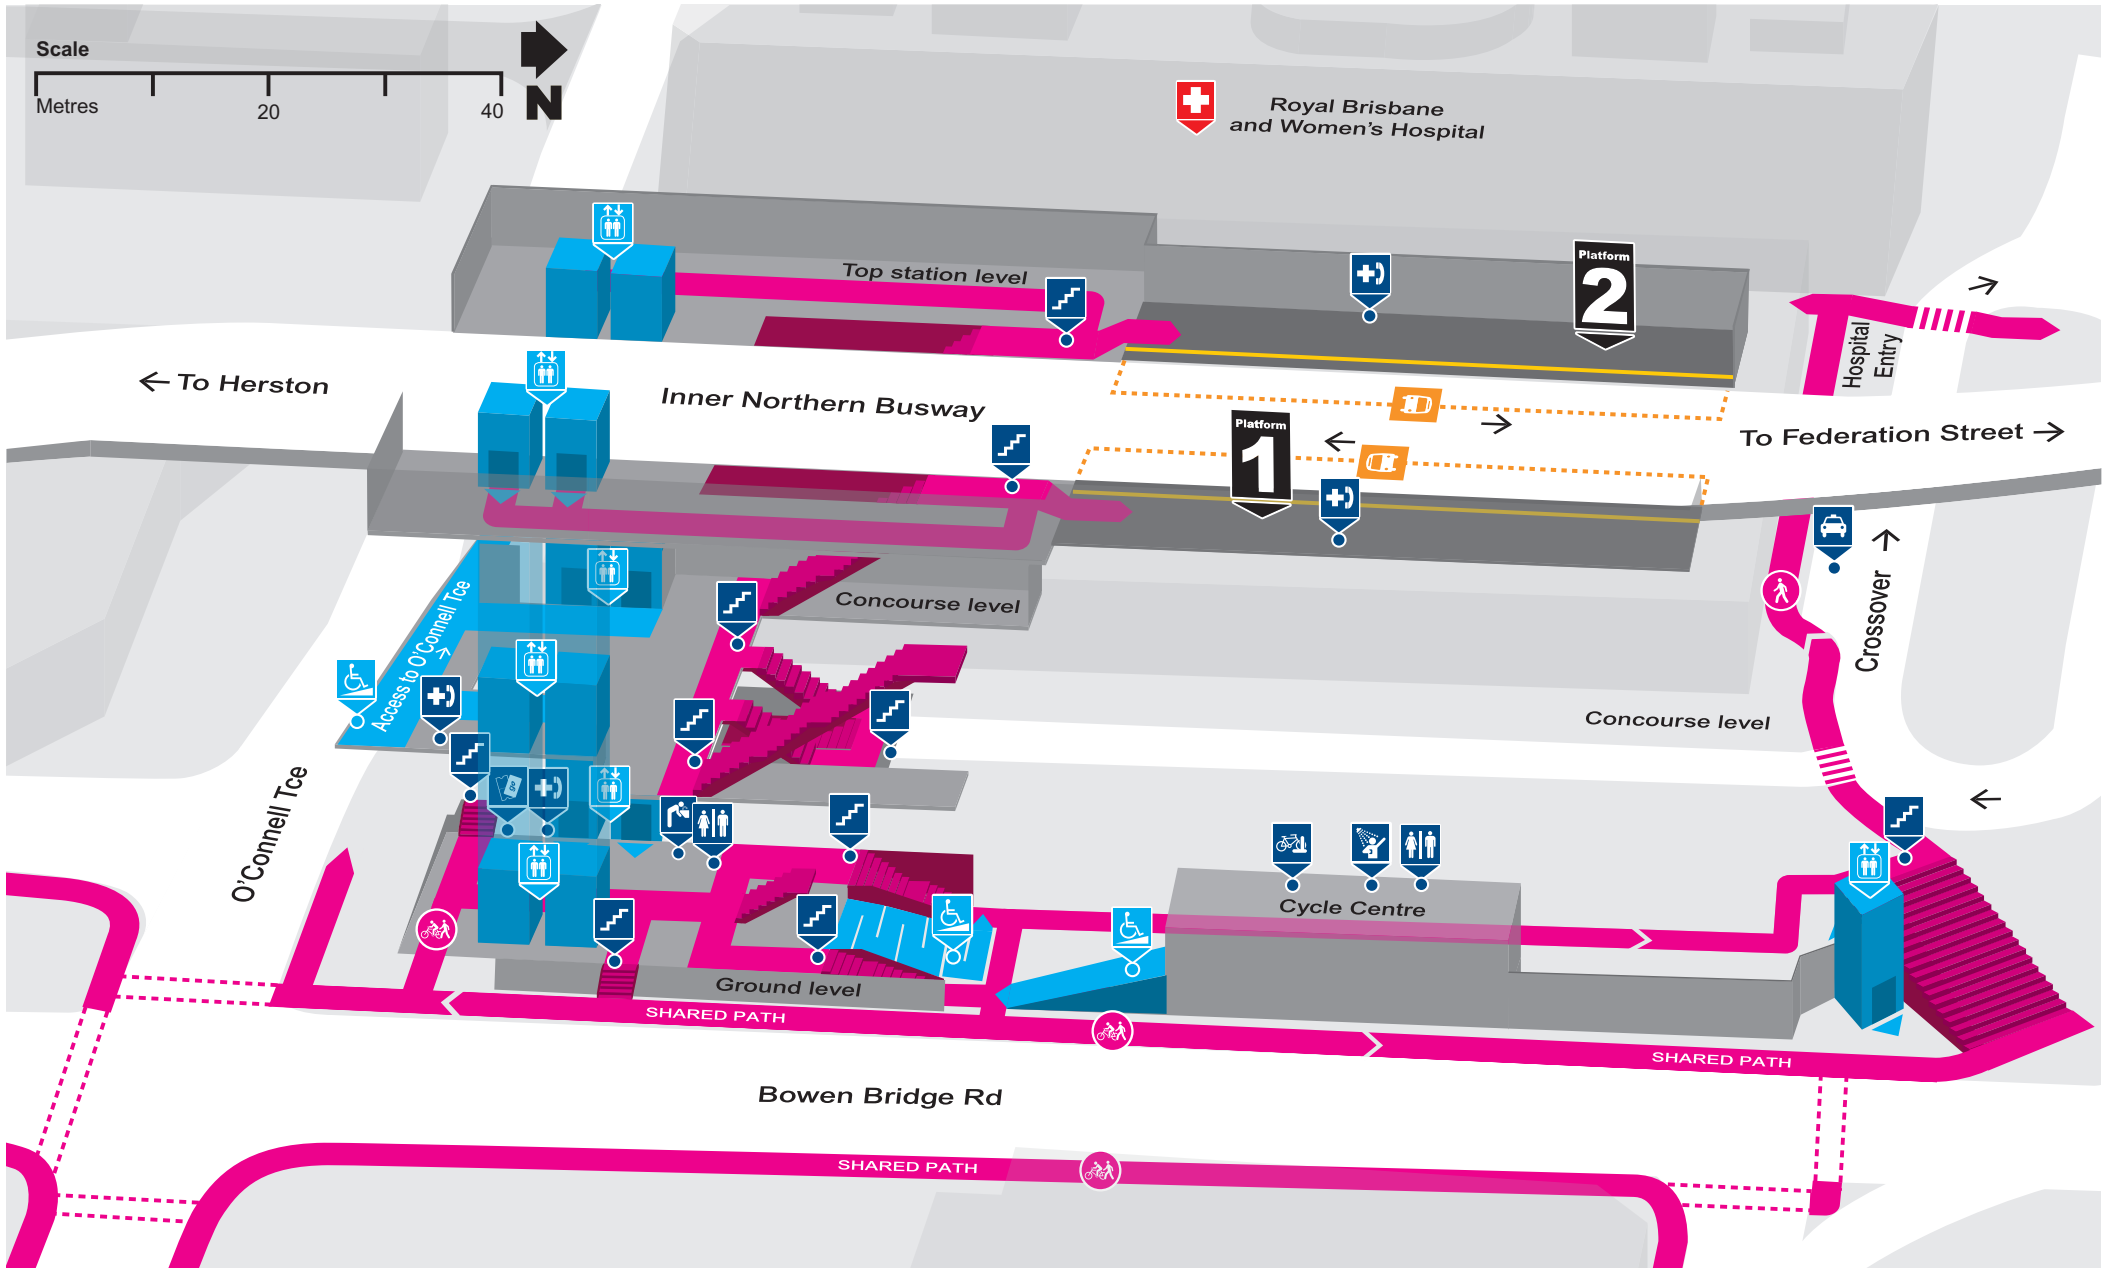

# RBWH station locality map

Effective April 2018

Download the MyTransLink app, visit [translink.com.au](http://translink.com.au) or call 13 12 30