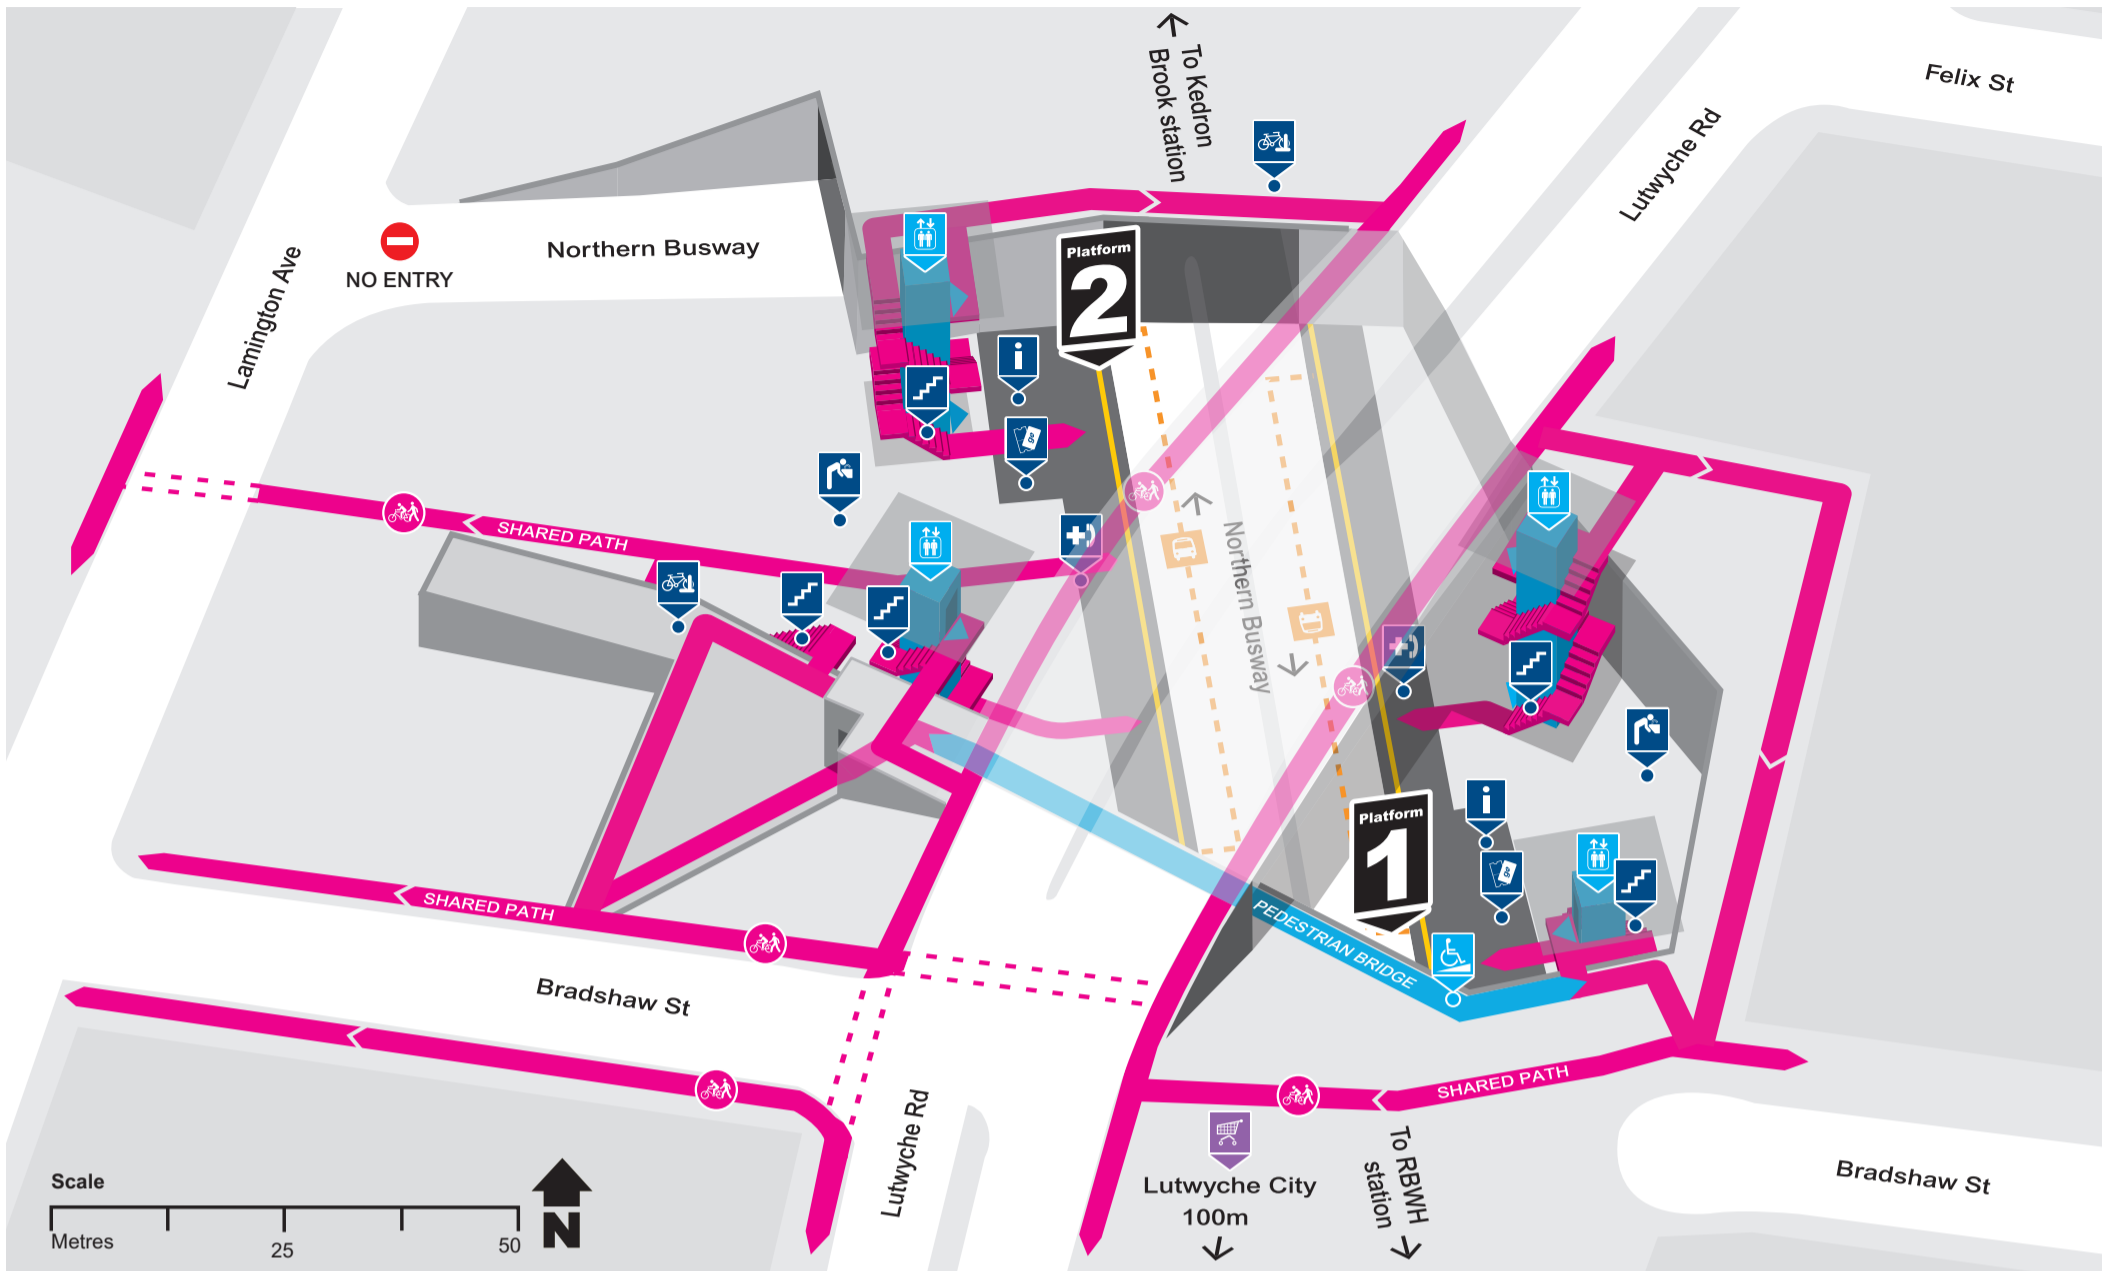

Lutwyche station locality map

Effective April 2018

Download the MyTransLink app, visit translink.com.au or call 13 12 30