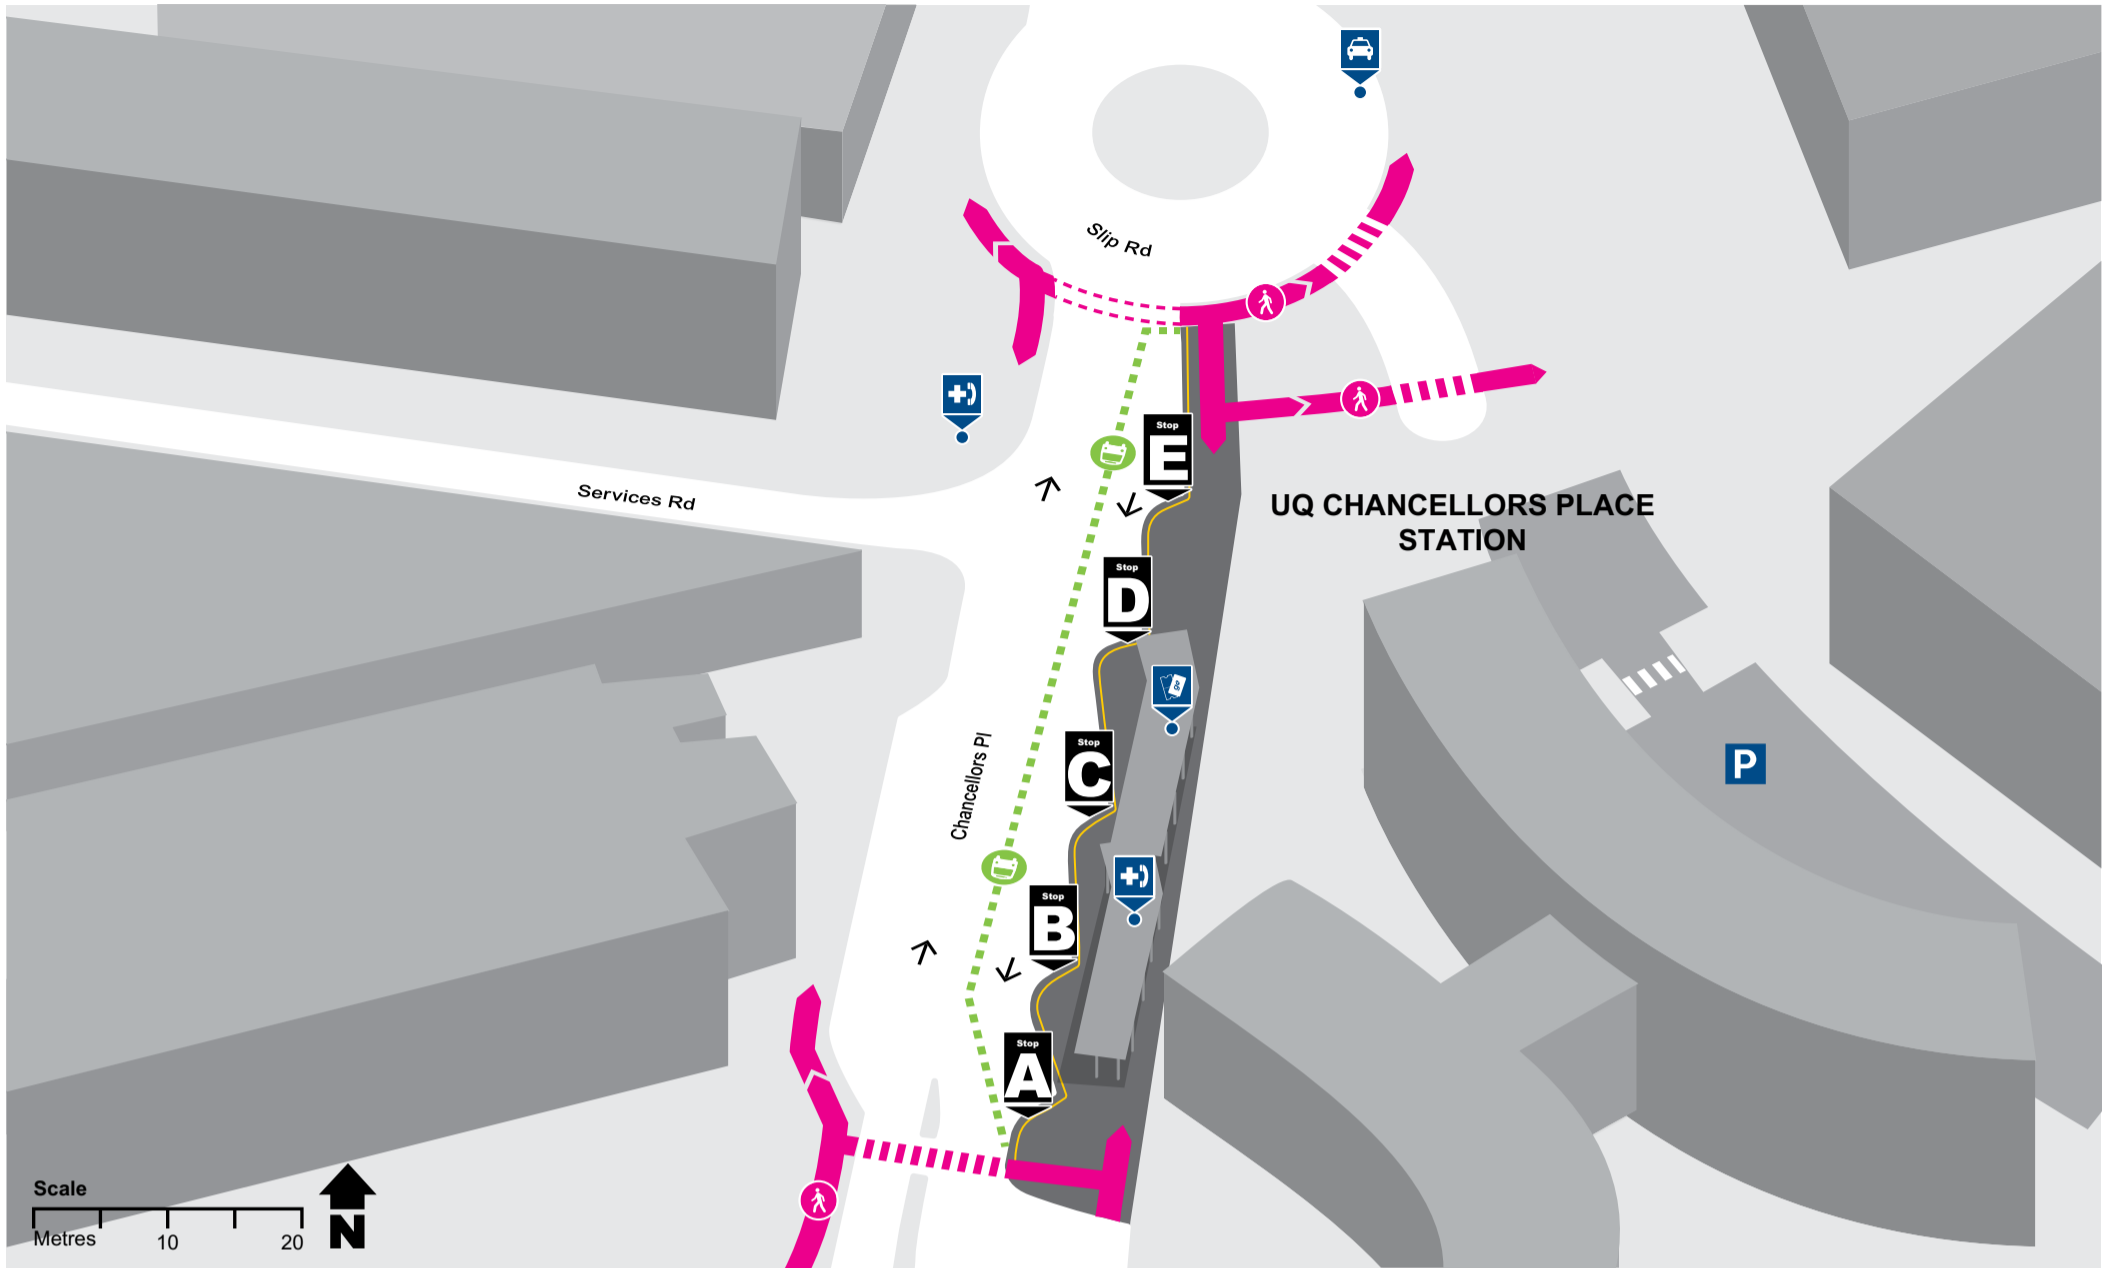

UQ Chancellors Place station locality map

Effective March 2018

Download the MyTransLink app, visit translink.com.au or call 13 12 30