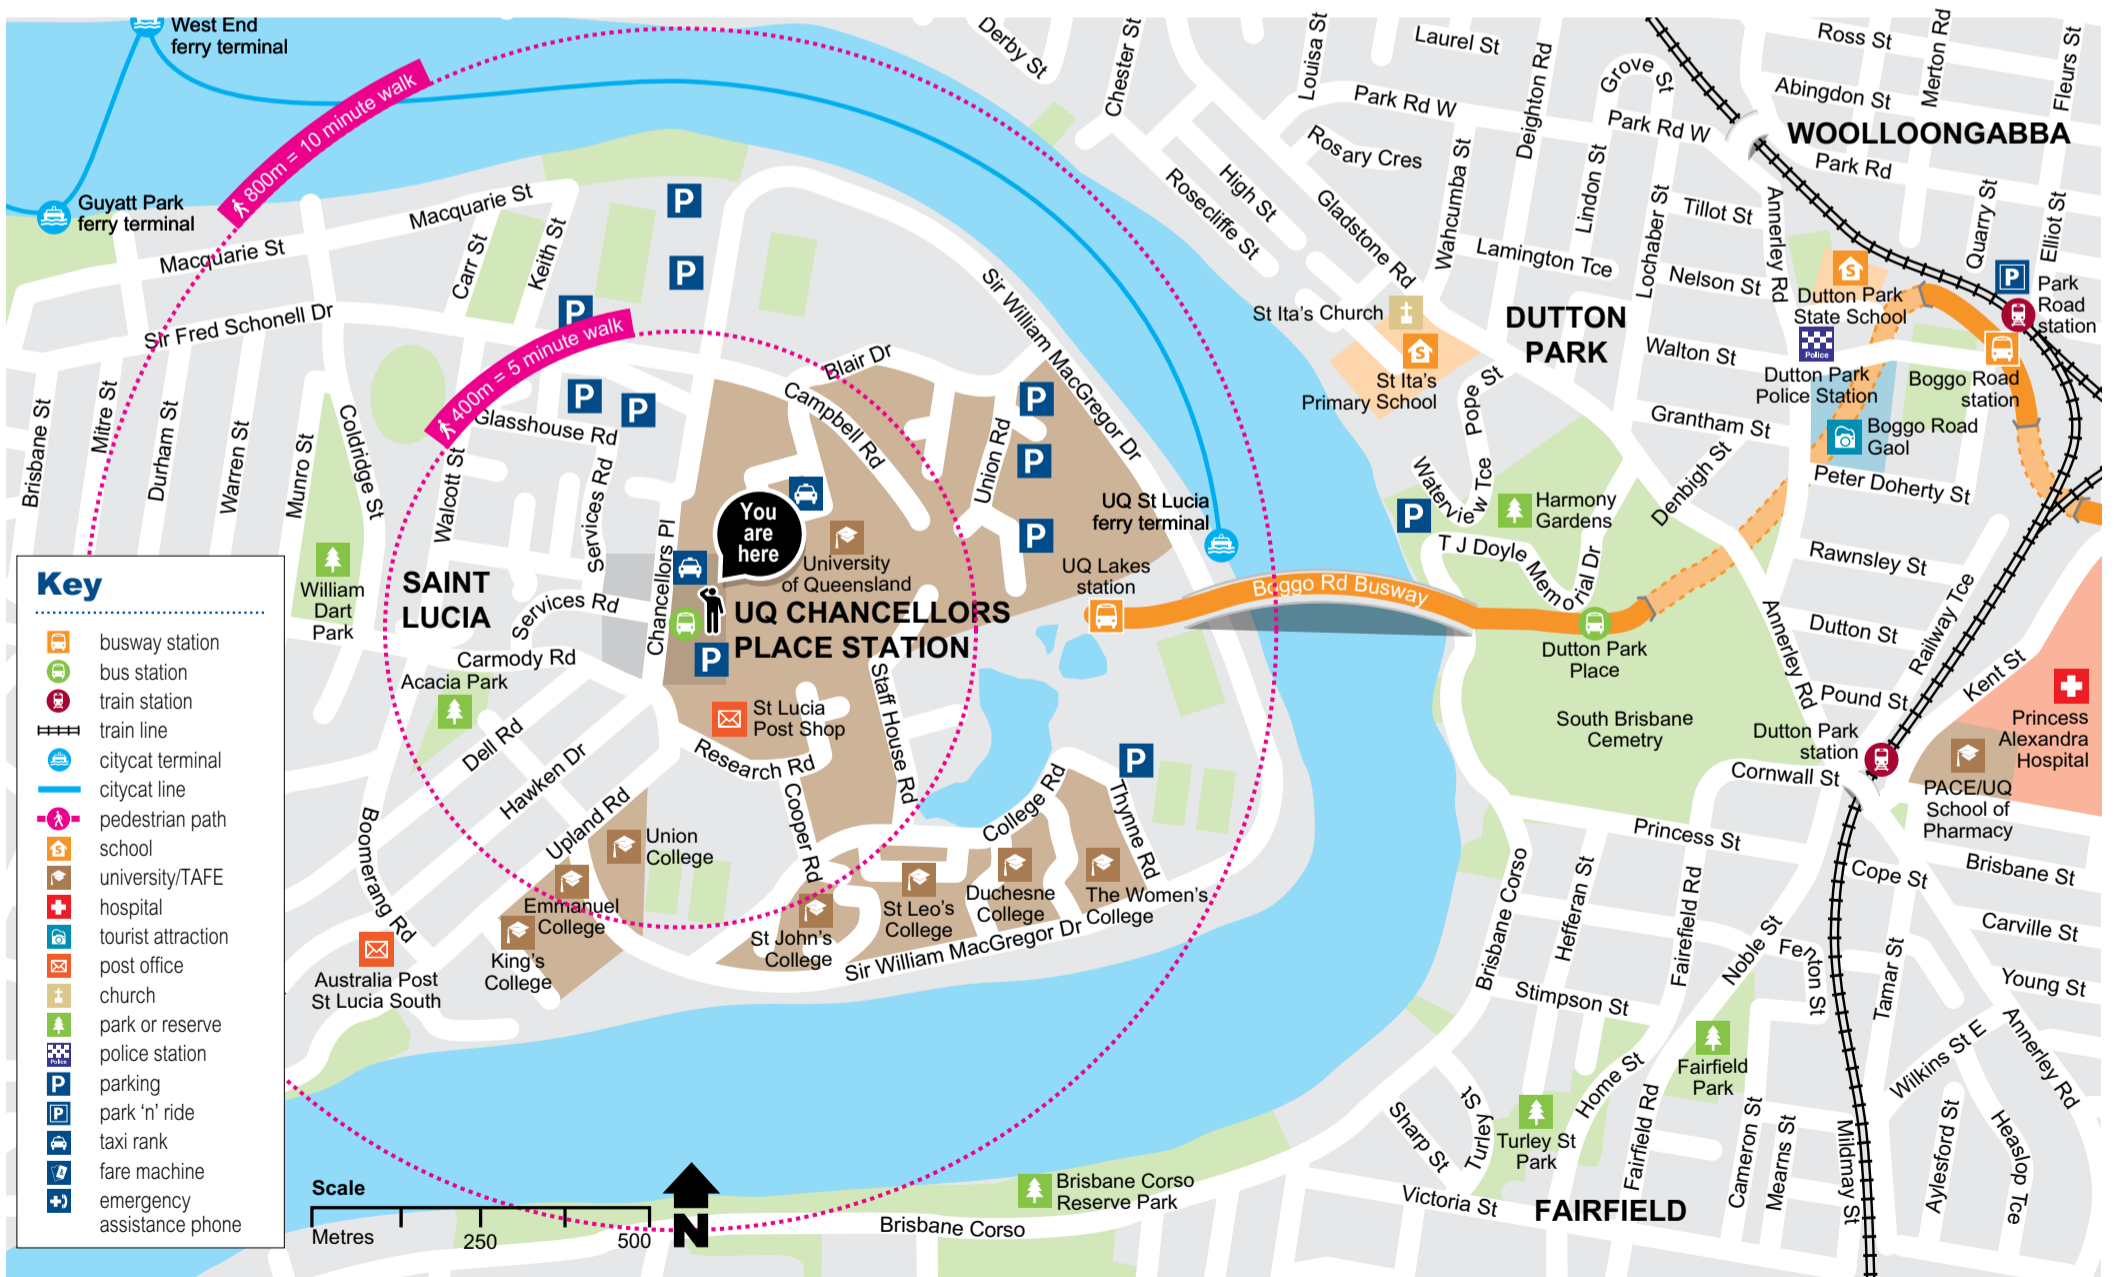

UQ Chancellors Place station locality map

Effective March 2018

Download the MyTransLink app, visit translink.com.au or call 13 12 30