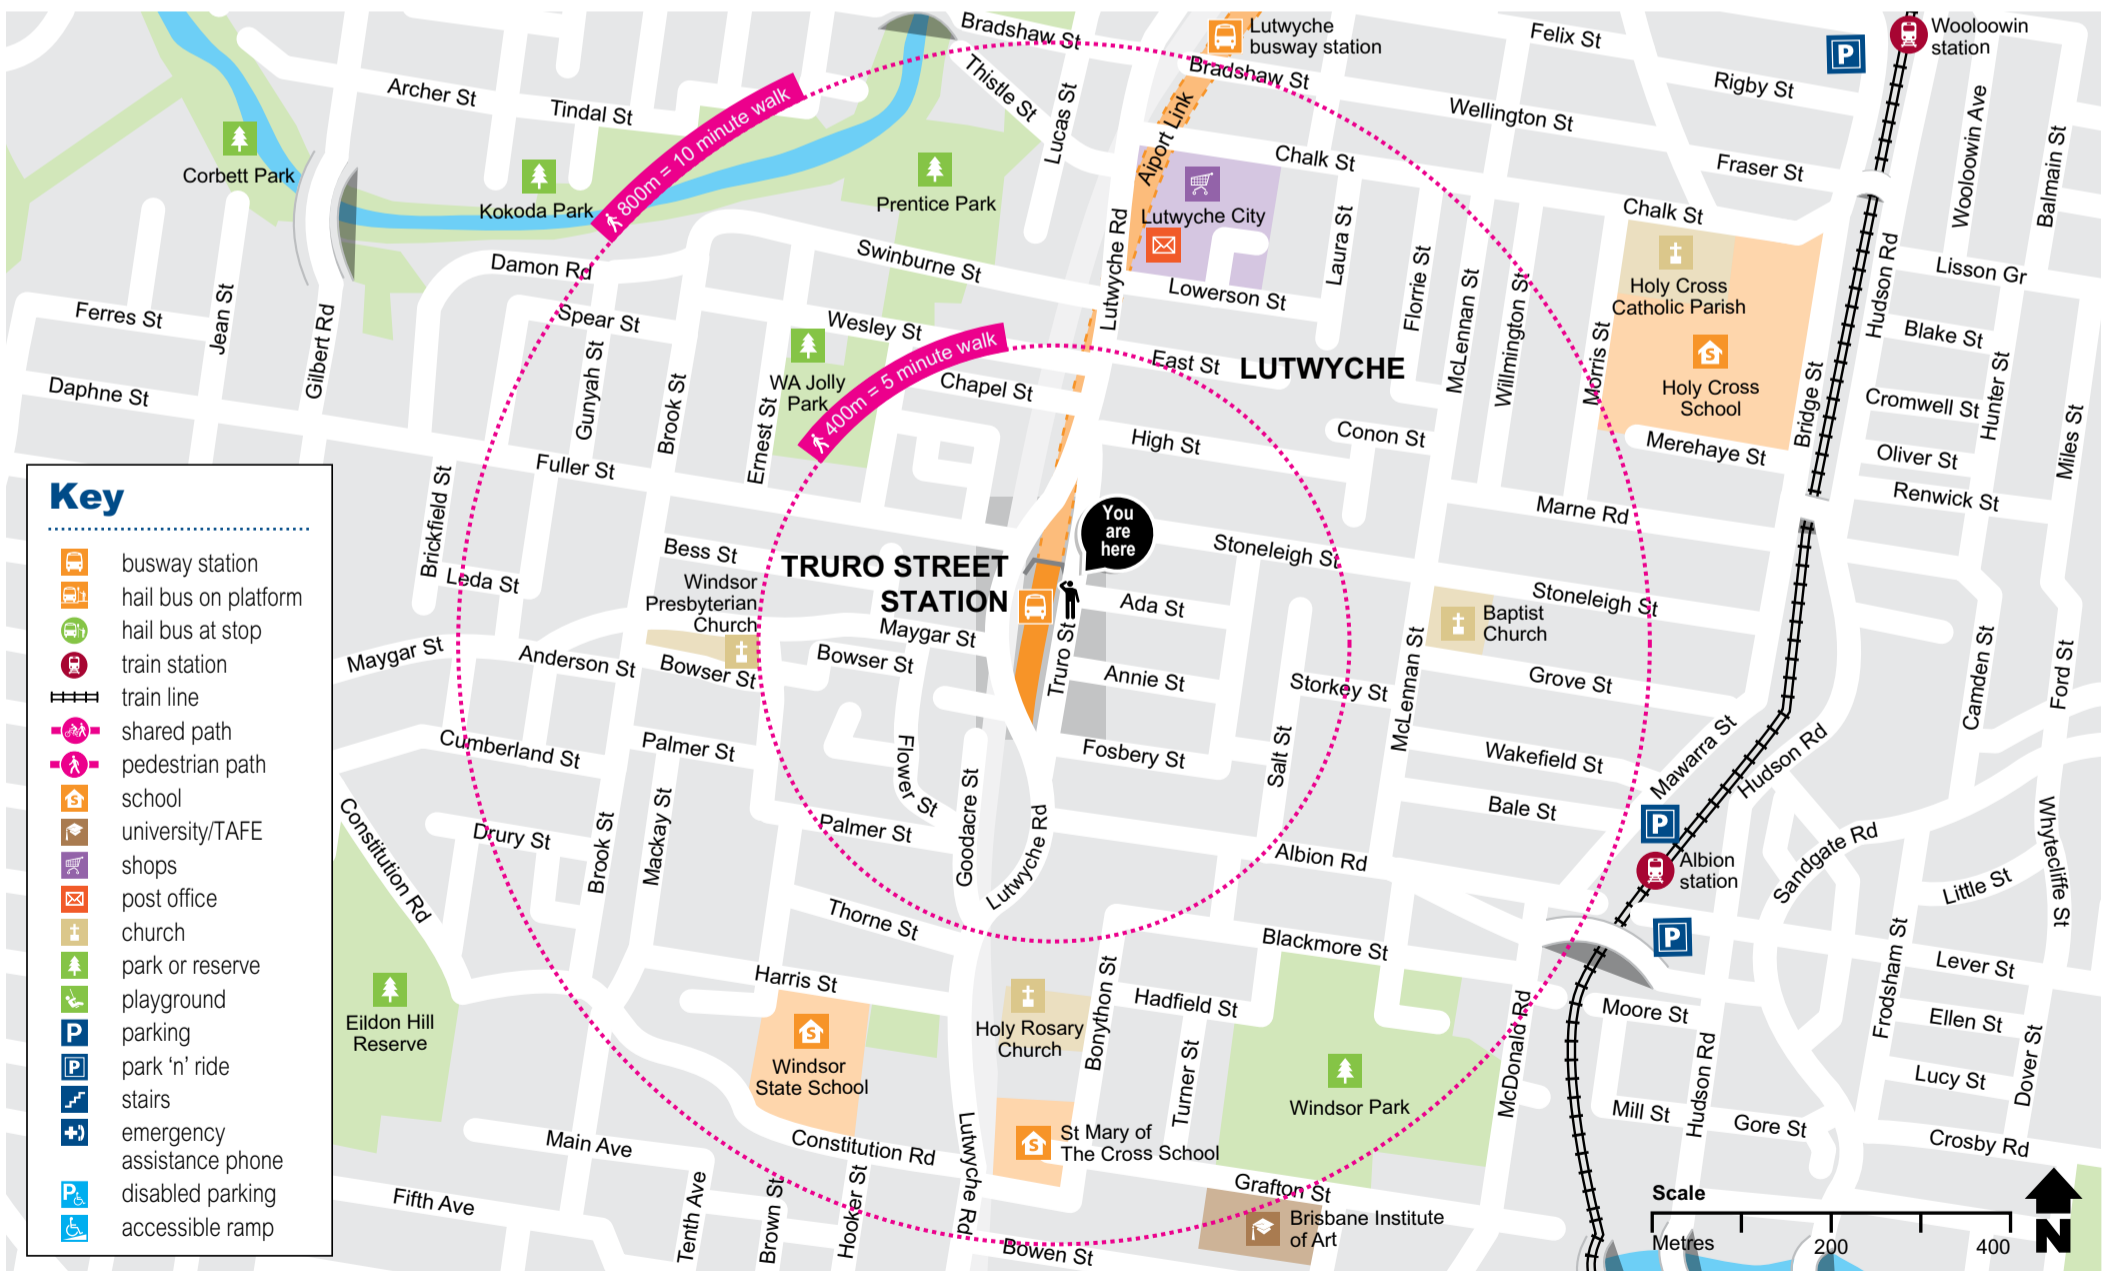

Truro St, Windsor station locality map

Effective March 2018

Key

- busway station
- hail bus on platform
- hail bus at stop
- train station
- train line
- shared path
- pedestrian path
- school
- university/TAFE
- shops
- post office
- church
- park or reserve
- playground
- parking
- park 'n' ride
- stairs
- emergency assistance phone
- disabled parking
- accessible ramp