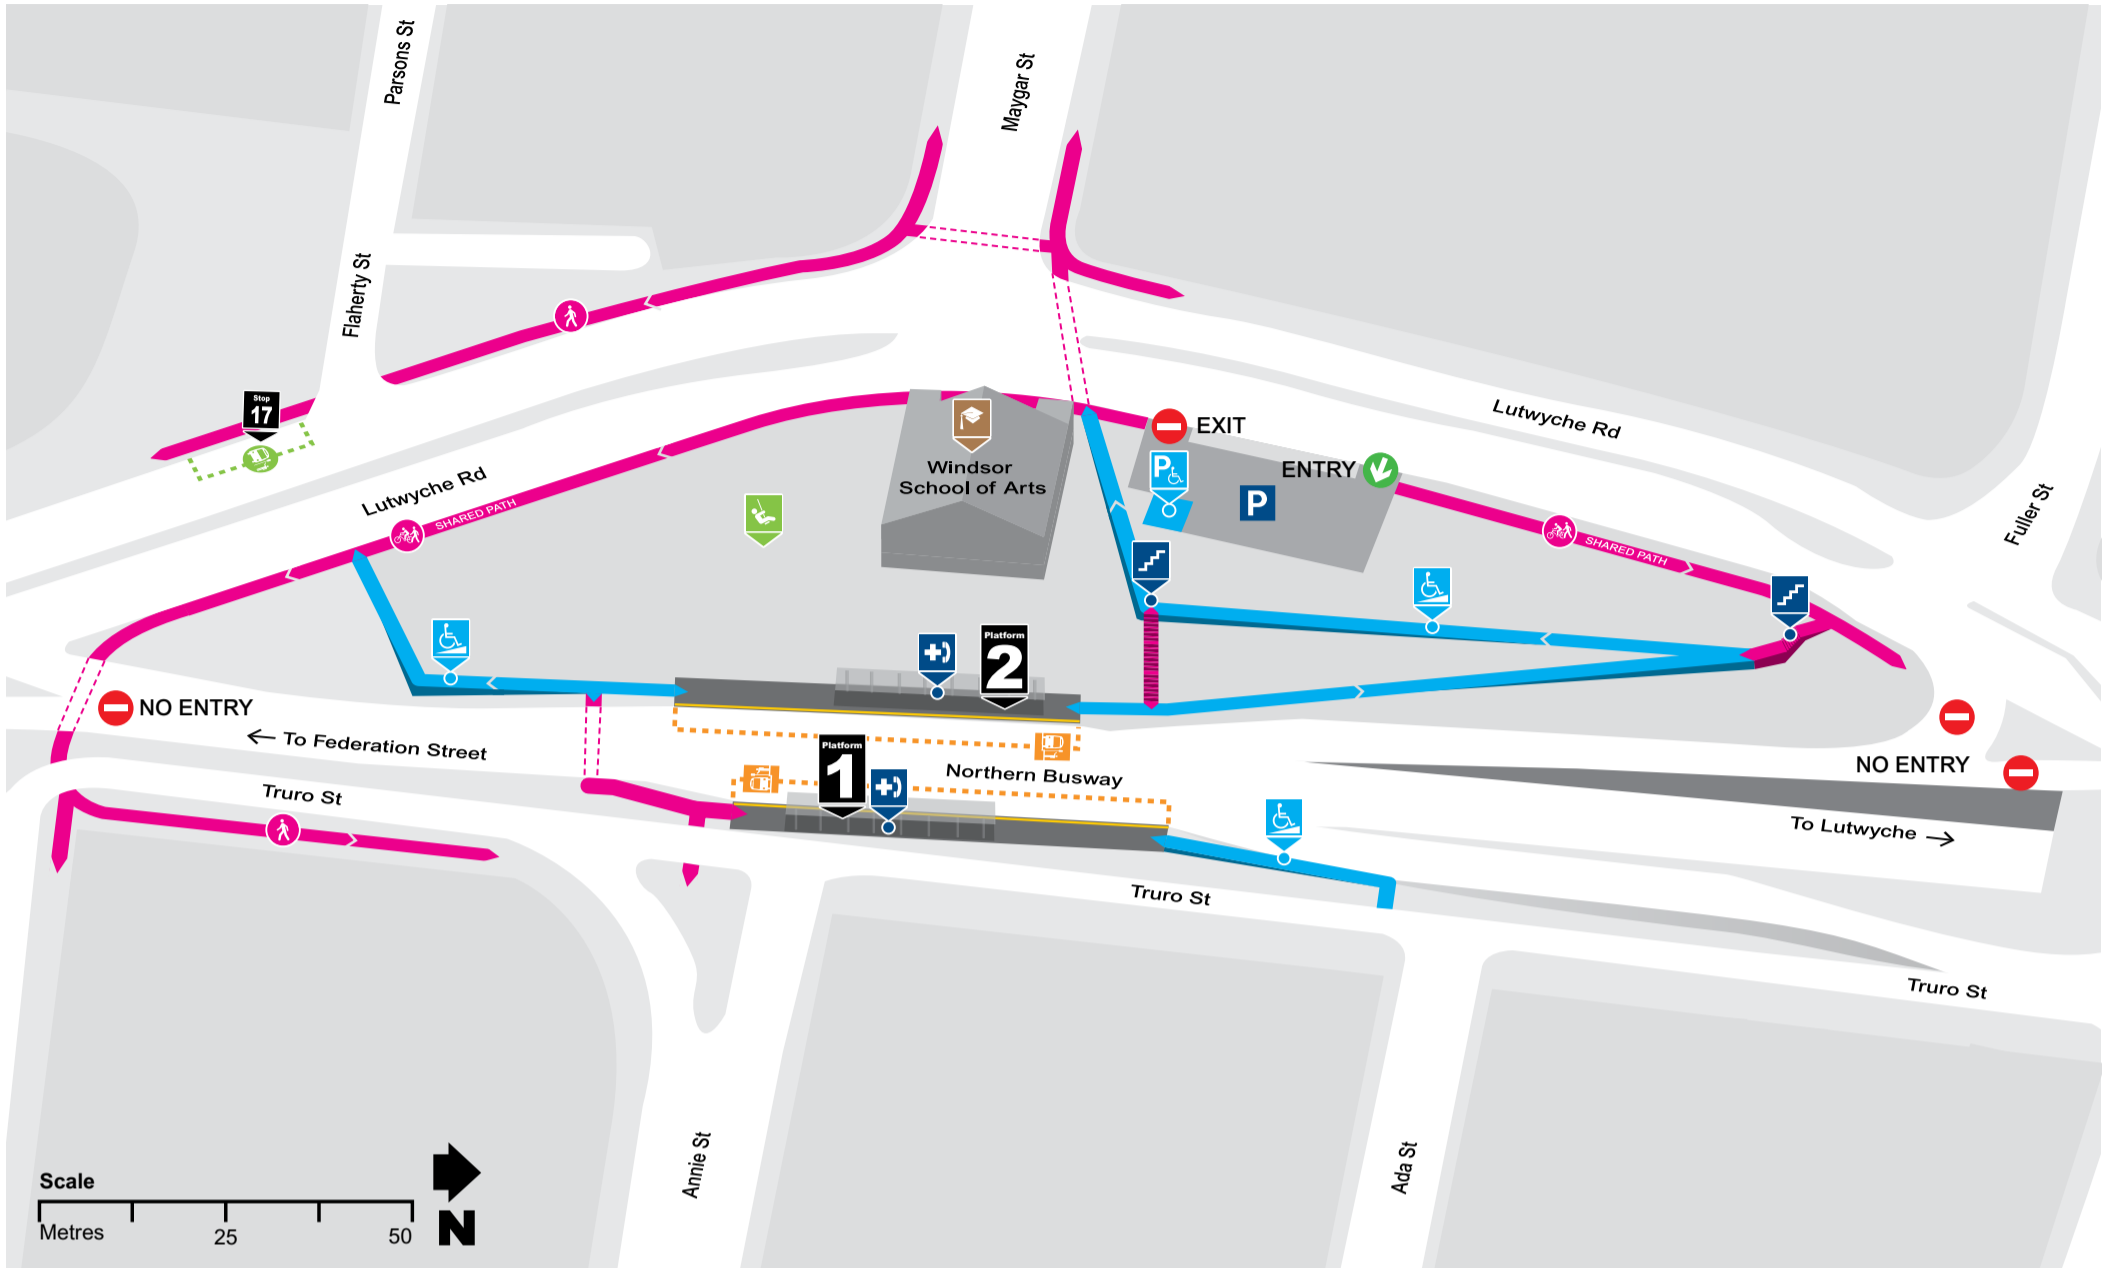

Truro St, Windsor station locality map

Effective March 2018

Key

- busway station
- hail bus on platform
- hail bus at stop
- train station
- train line
- shared path
- pedestrian path
- school
- university/TAFE
- shops
- post office
- church
- park or reserve
- playground
- parking
- park 'n' ride
- stairs
- emergency assistance phone
- disabled parking
- accessible ramp