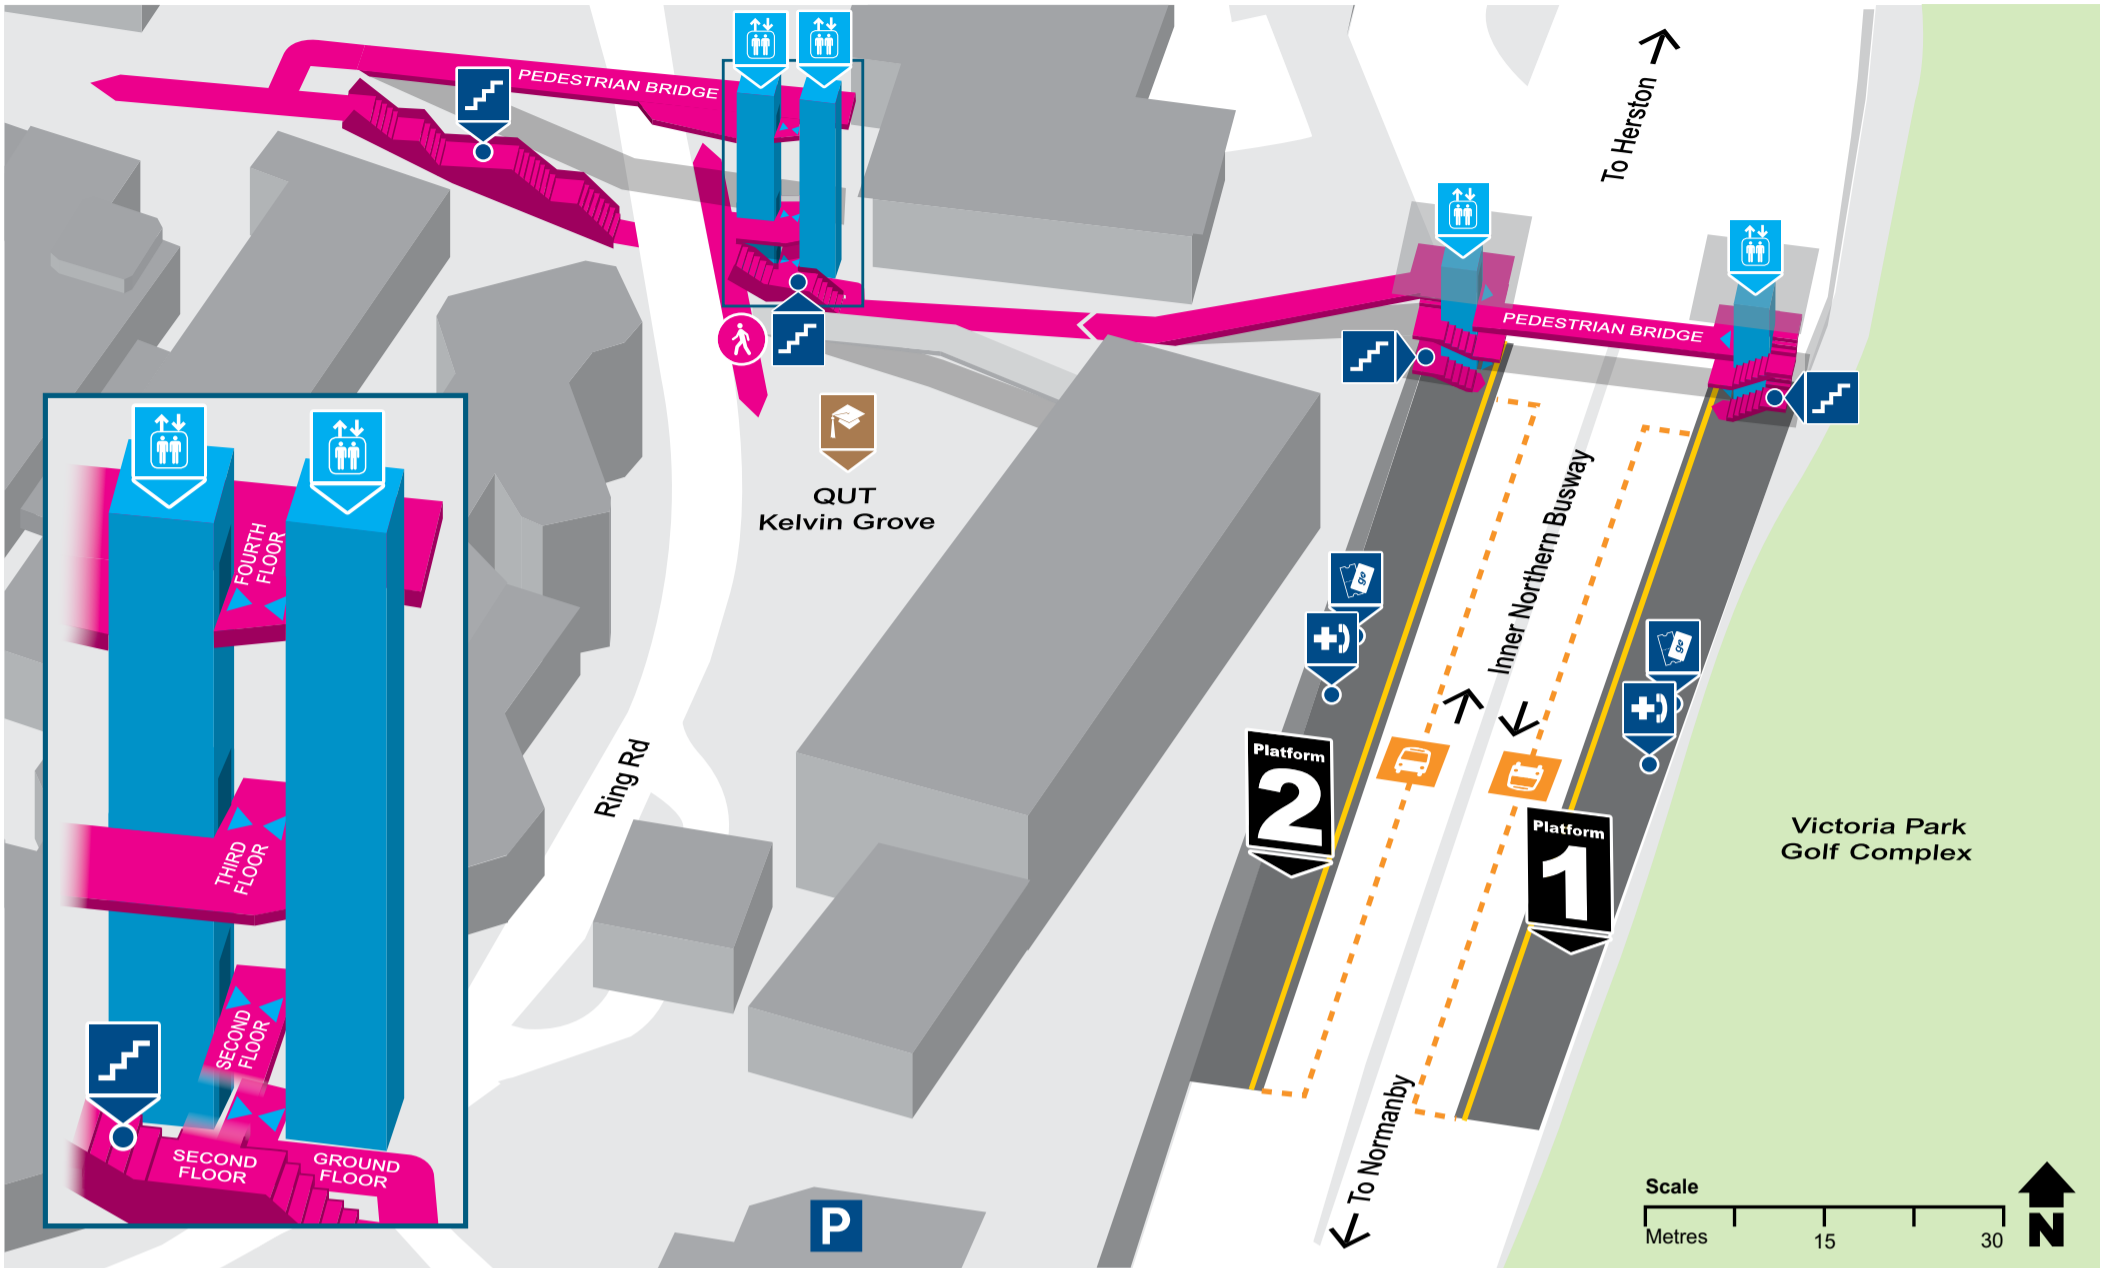

QUT Kelvin Grove station locality map

Effective March 2018

- Key**
- busway station
 - train station
 - train line
 - pedestrian path
 - school
 - shops
 - park or reserve
 - hospital
 - post office
 - university/TAFE
 - church
 - tourist attraction
 - parking
 - fare machine
 - emergency
 - assistance phone
 - stairs
 - lift