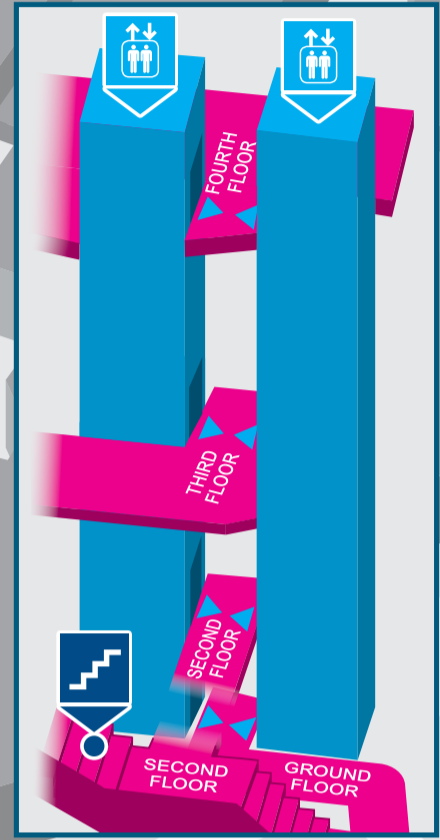

QUT Kelvin Grove station locality map

Effective March 2018

- Key**
- busway station
 - train station
 - train line
 - pedestrian path
 - school
 - shops
 - park or reserve
 - hospital
 - post office
 - university/TAFE
 - church
 - tourist attraction
 - parking
 - fare machine
 - emergency
 - assistance phone
 - stairs
 - lift