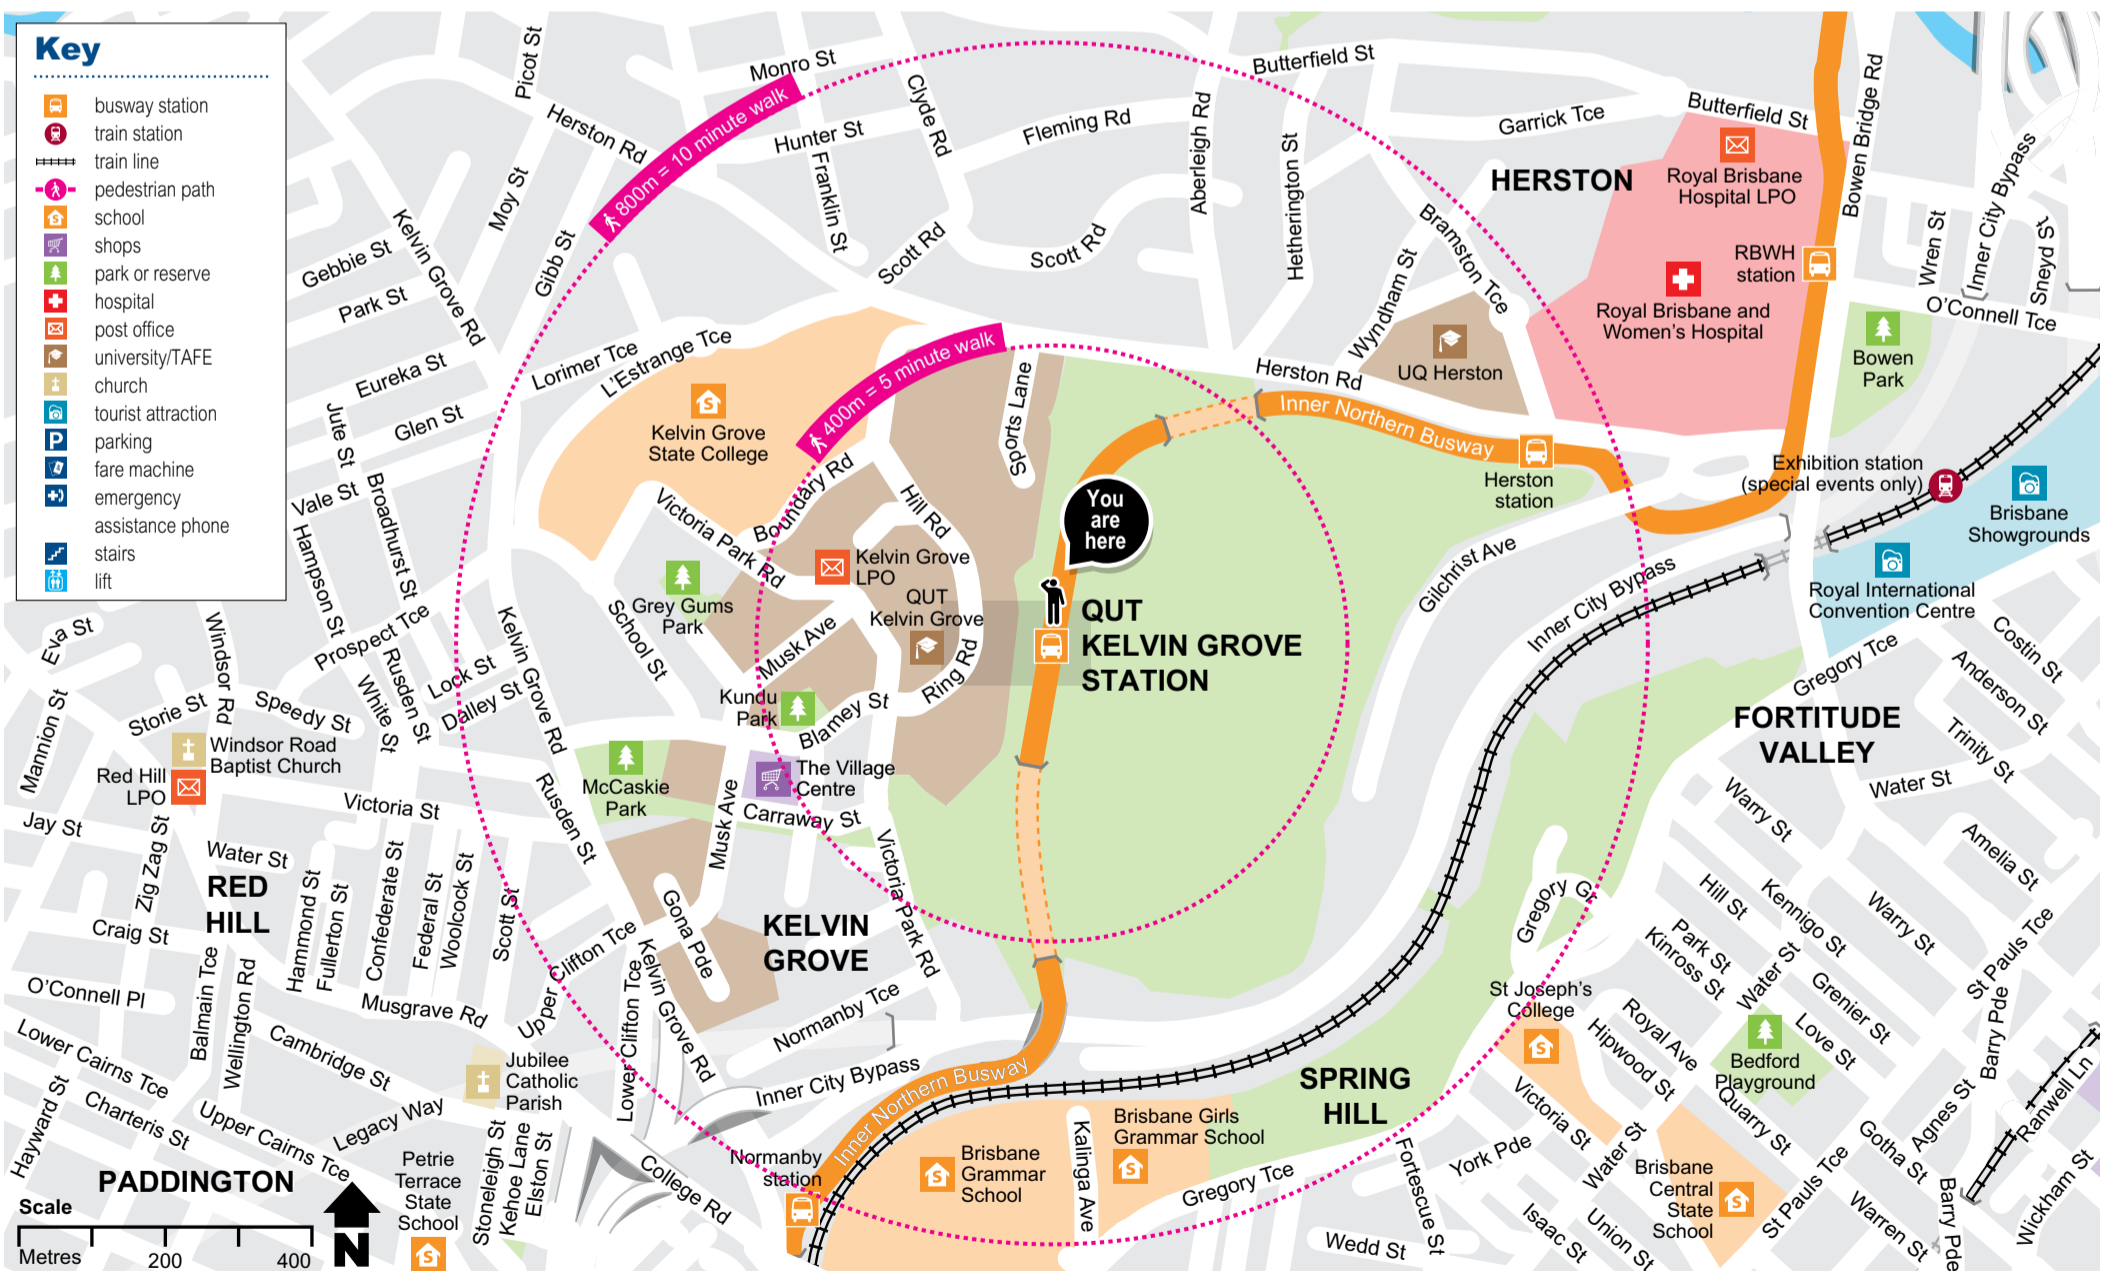

QUT Kelvin Grove station locality map

Effective March 2018

- Key**
- busway station
 - train station
 - train line
 - pedestrian path
 - school
 - shops
 - park or reserve
 - hospital
 - post office
 - university/TAFE
 - church
 - tourist attraction
 - parking
 - fare machine
 - emergency
 - assistance phone
 - stairs
 - lift