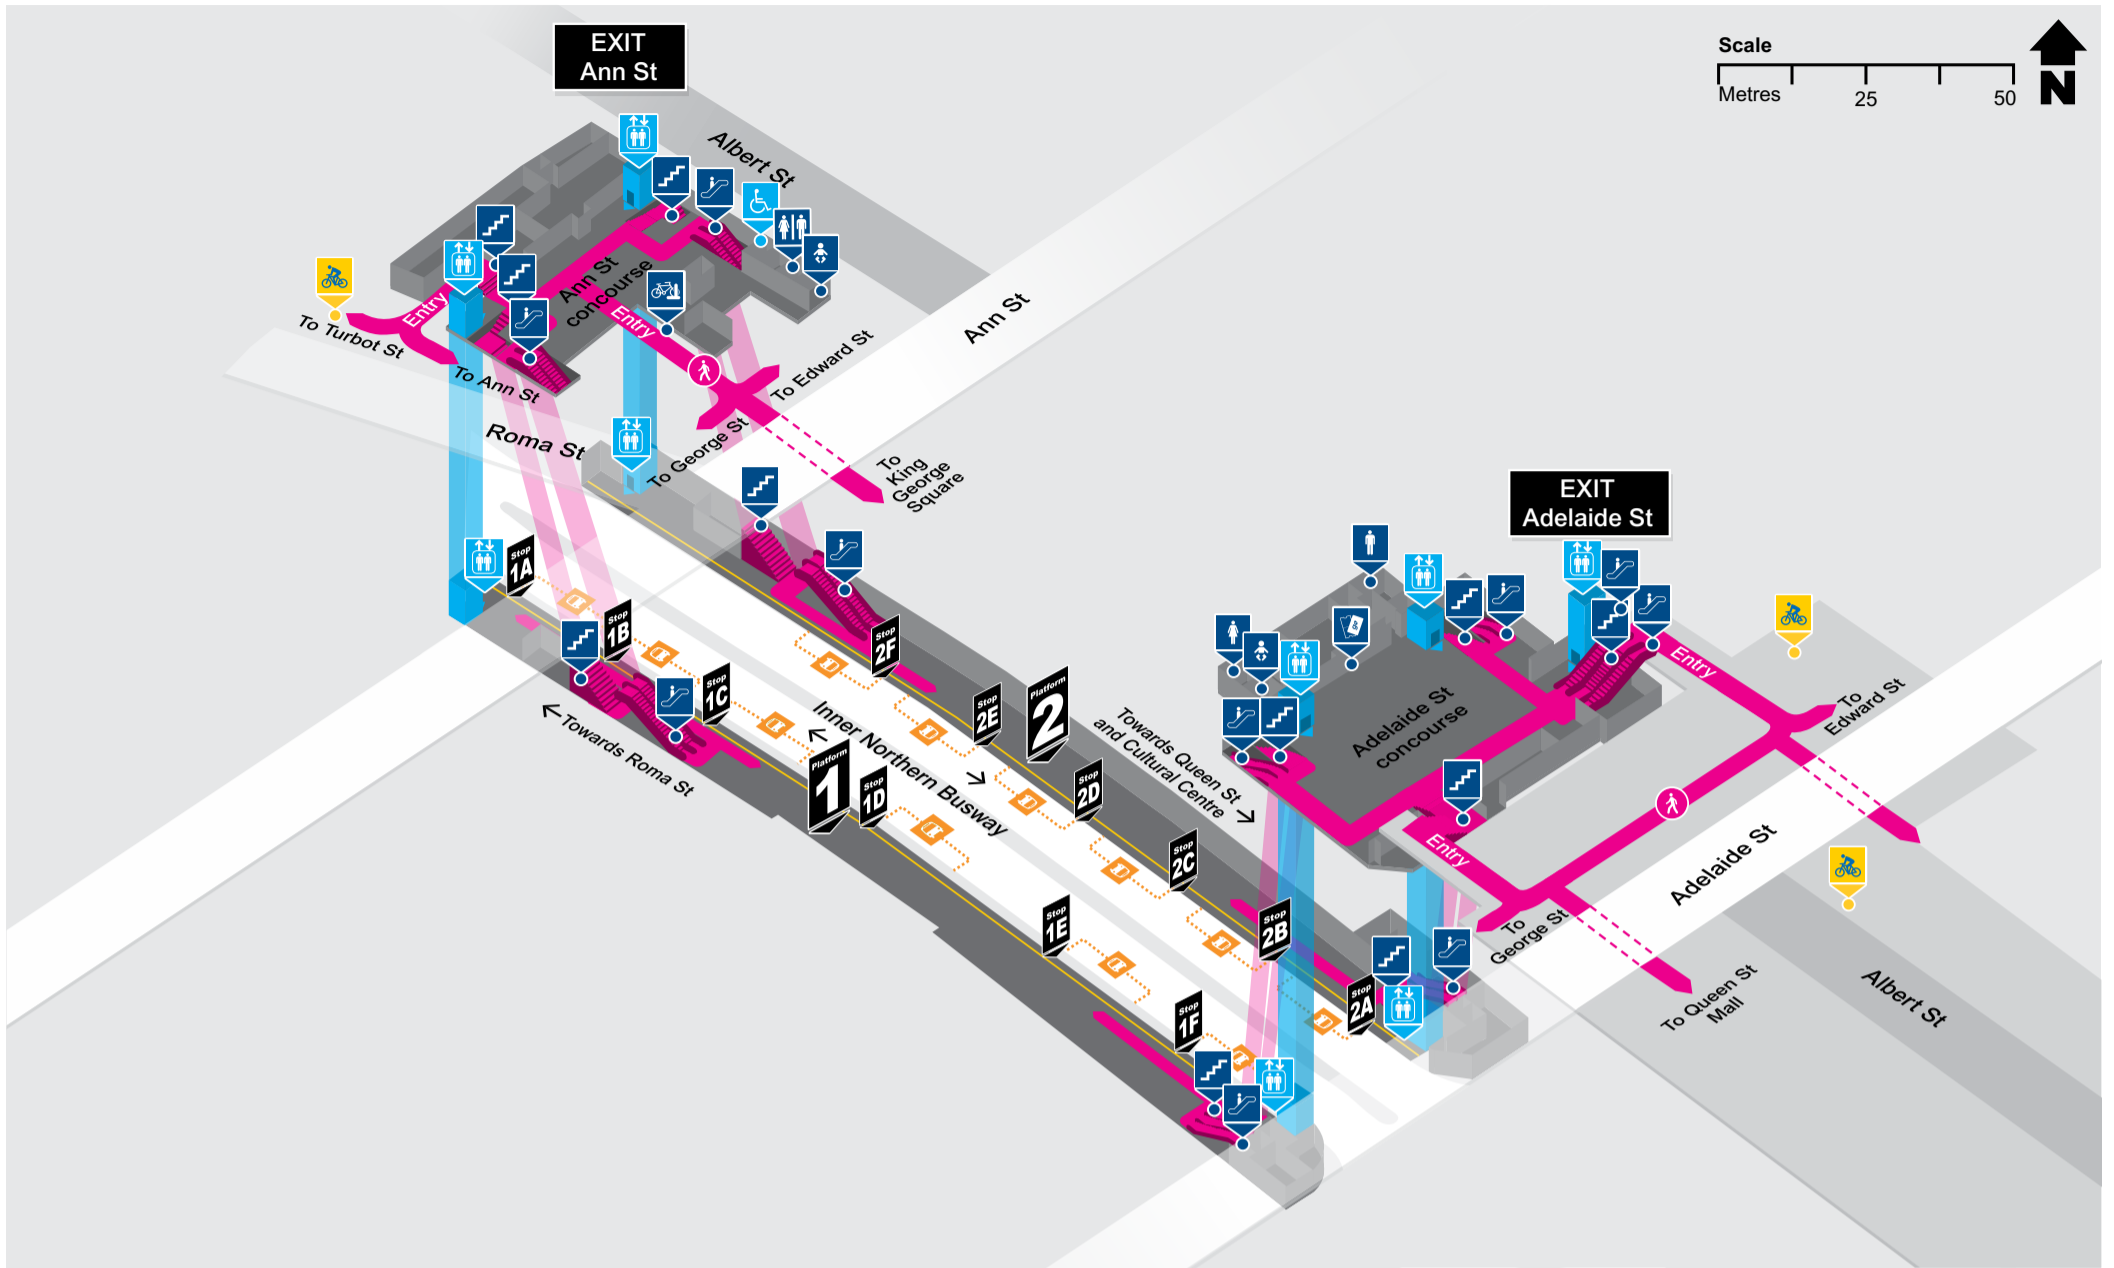

# King George Square station locality map

Effective March 2018

Download the MyTransLink app, visit [translink.com.au](http://translink.com.au) or call 13 12 30