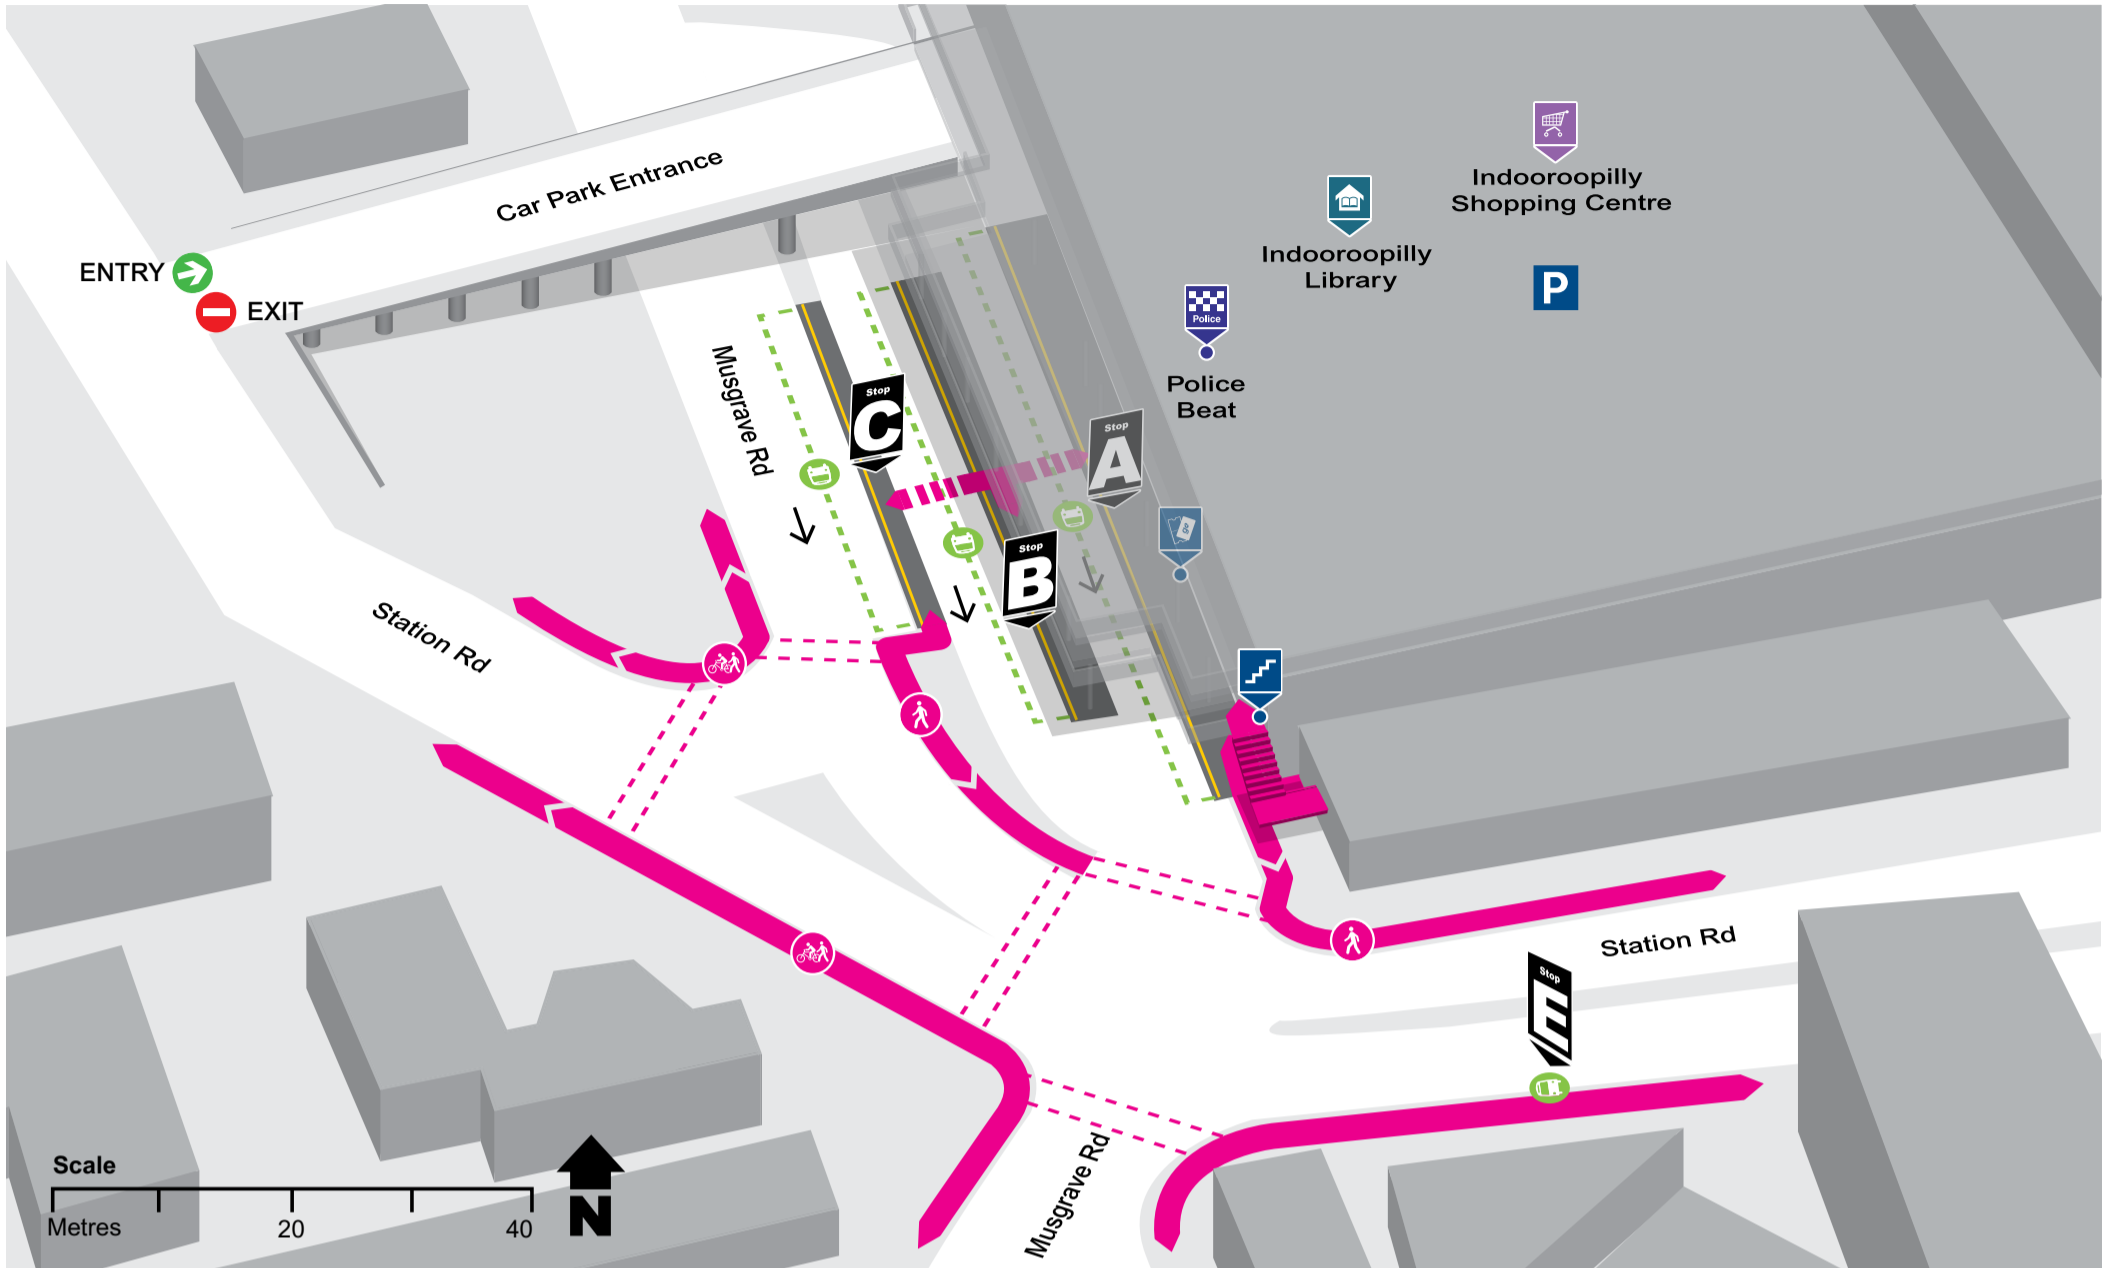

Indooroopilly station locality map

Effective March 2018

Download the MyTransLink app, visit translink.com.au or call 13 12 30