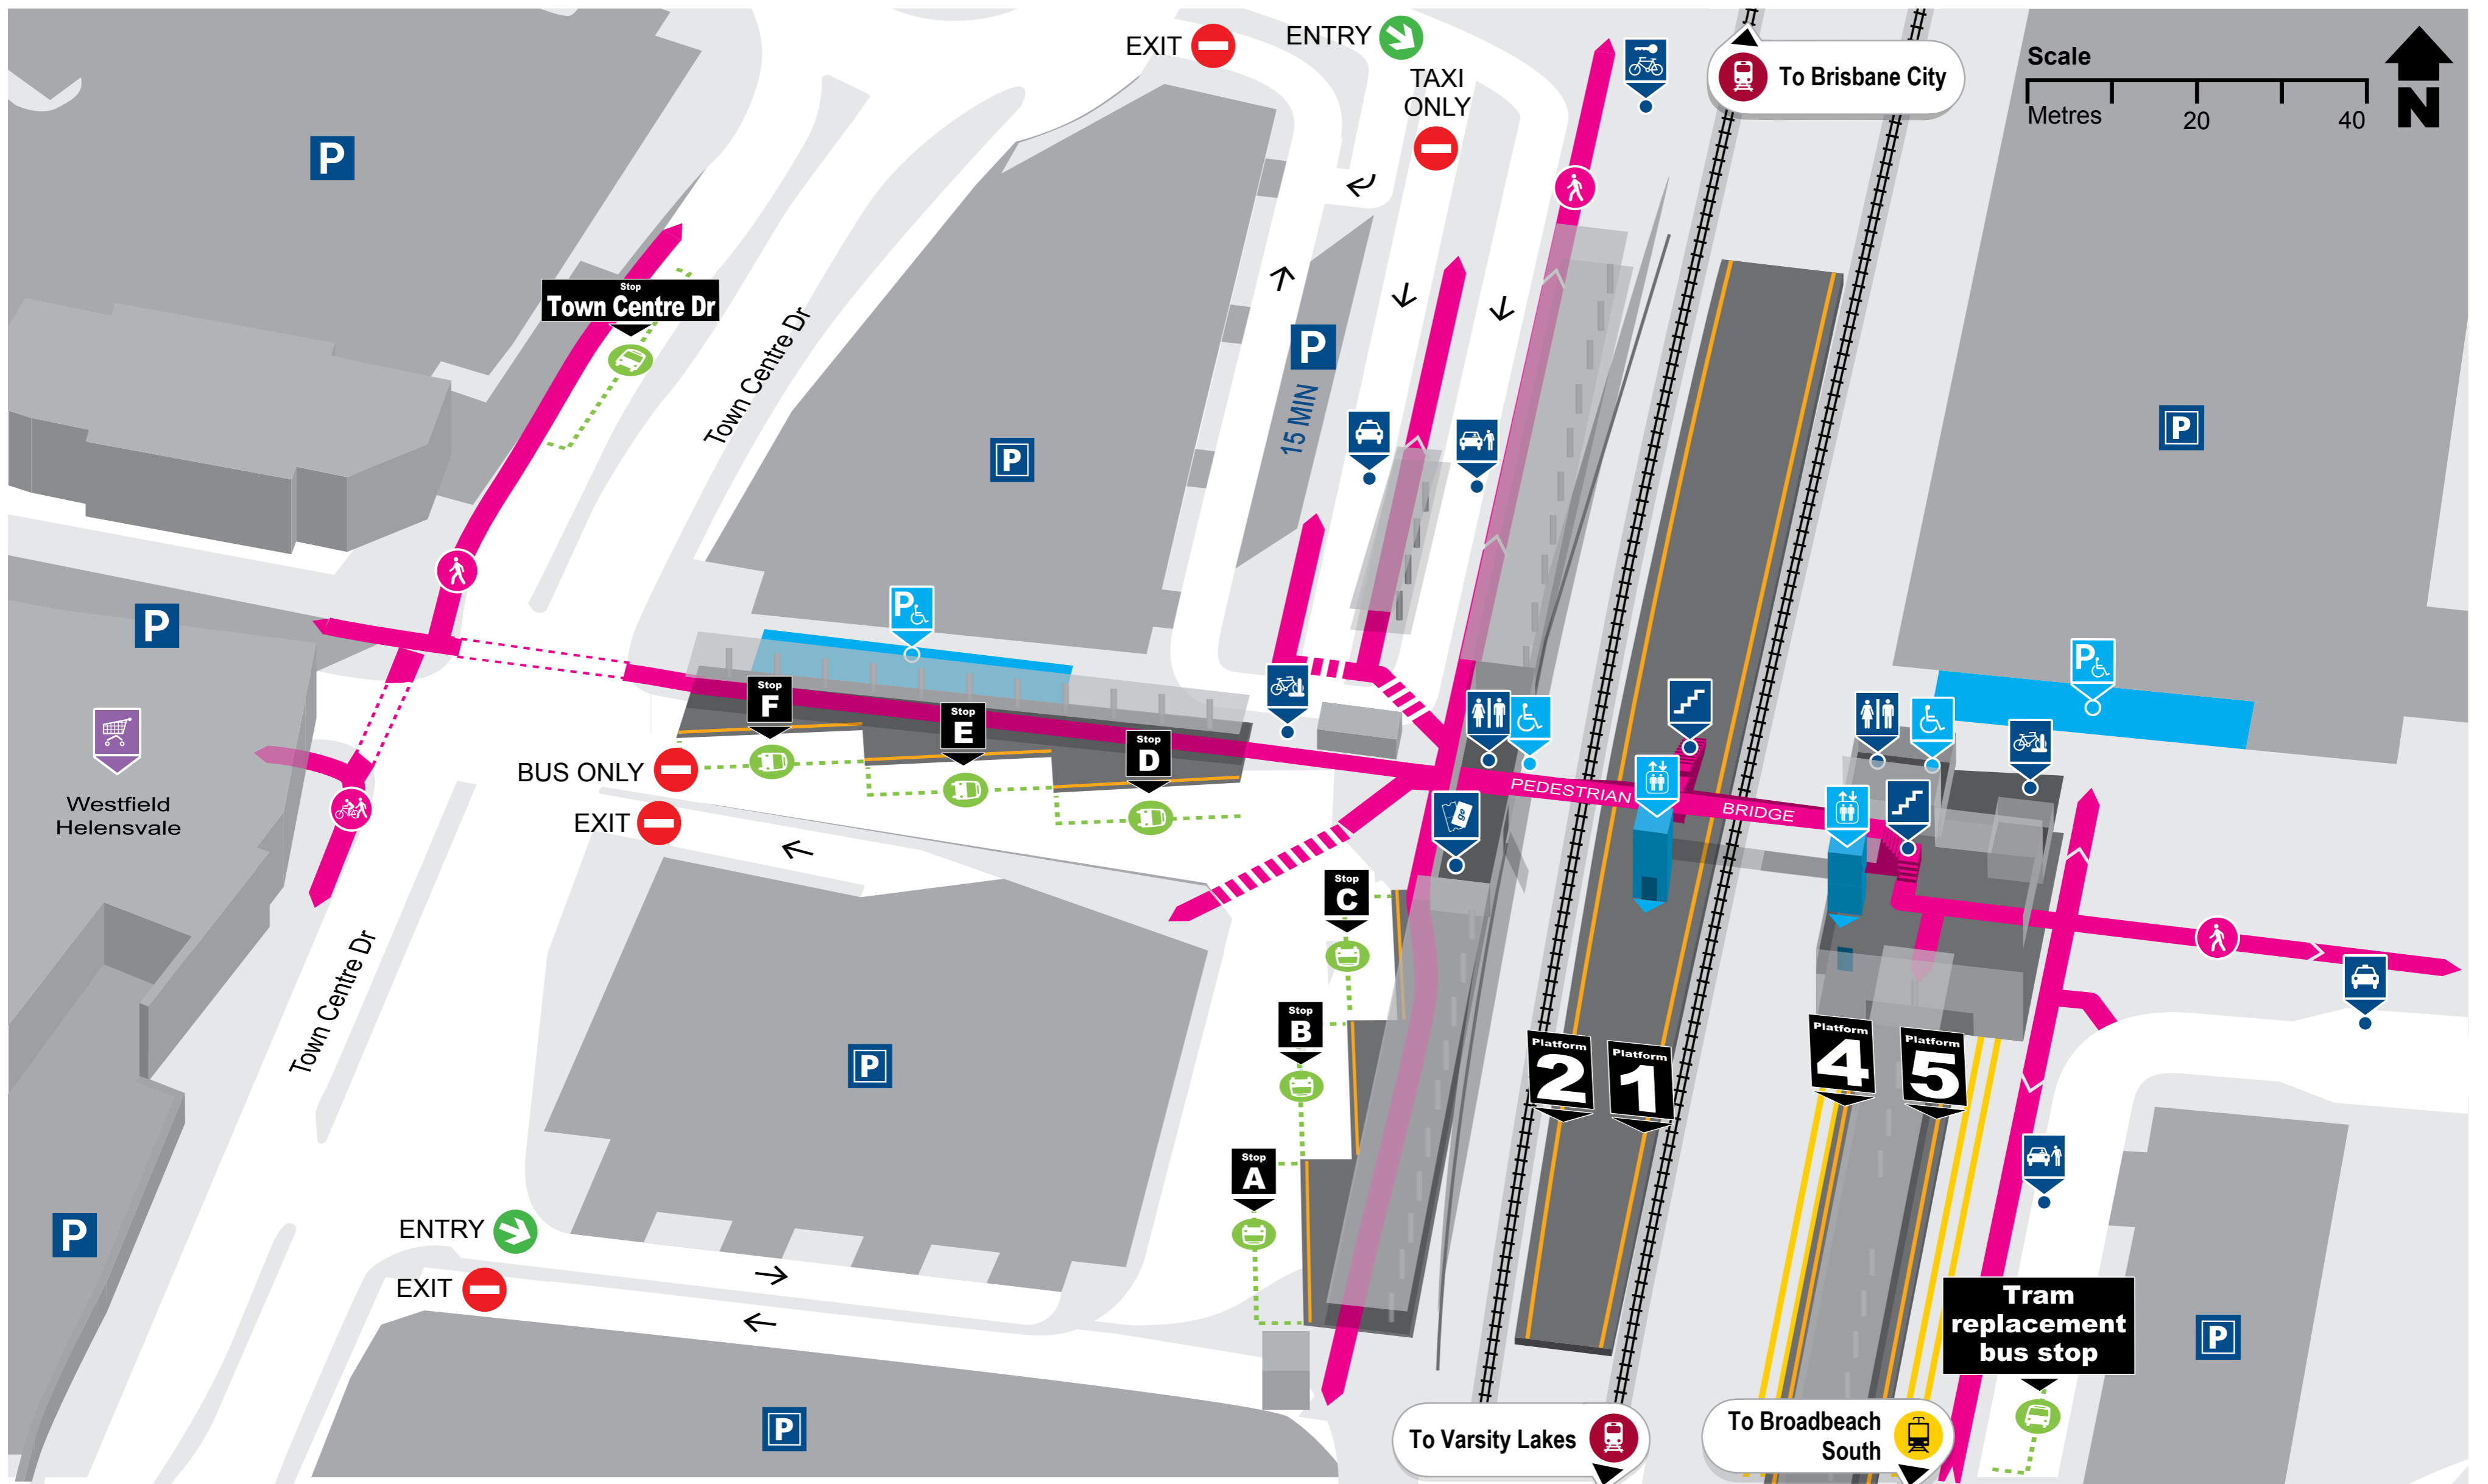

Helensvale station locality map

Effective 8 March 2018

I know where I want to go to		
Destination	Route	Leaves from
Arundel	710	B
	714	E
	715	E
Broadbeach South	Tram	
Coomera	TX7	C
	723	A
	725	A
	727	F
Coomera train station	TX7	C
	723	A
	725	A
	727	F
	Train	
Dreamworld	TX7	C
Gold Coast University Hospital station	710	B
	714	E
	Tram	
Griffith University station	710	B
	714	E
	Tram	
Harbour Town	704	D
Labrador	704	D
	715	E
Main Beach/Sea World	704	D
Movie World	TX7	C
Oxenford	723	A
	714	E
	715	E
	717	F
Oyster Cove	718	B
	714	E
	715	E
Pacific Pines	714	E
	715	E
	717	F
Pacific Pines Town Centre	714	E
	715	E
	717	F

I know where I want to go to		
Destination	Route	Leaves from
Parkwood	710	B
Santa Barbara	718	B
Southport station	704	D
	715	E
	Tram	
Studio Village	716	F
	717	F
Surfers Paradise	Tram	
Upper Coomera	725	A
Wet'n'Wild	727	F
	TX7	C

I know the bus I want to take	
Route	Leaves from
TX7	C
704	D
710	B
714	E
715	E
716	F
717	F
718	B
723	A
725	A
727	F

Download the [MyTransLink app](#), visit [translink.com.au](#) or call **13 12 30**