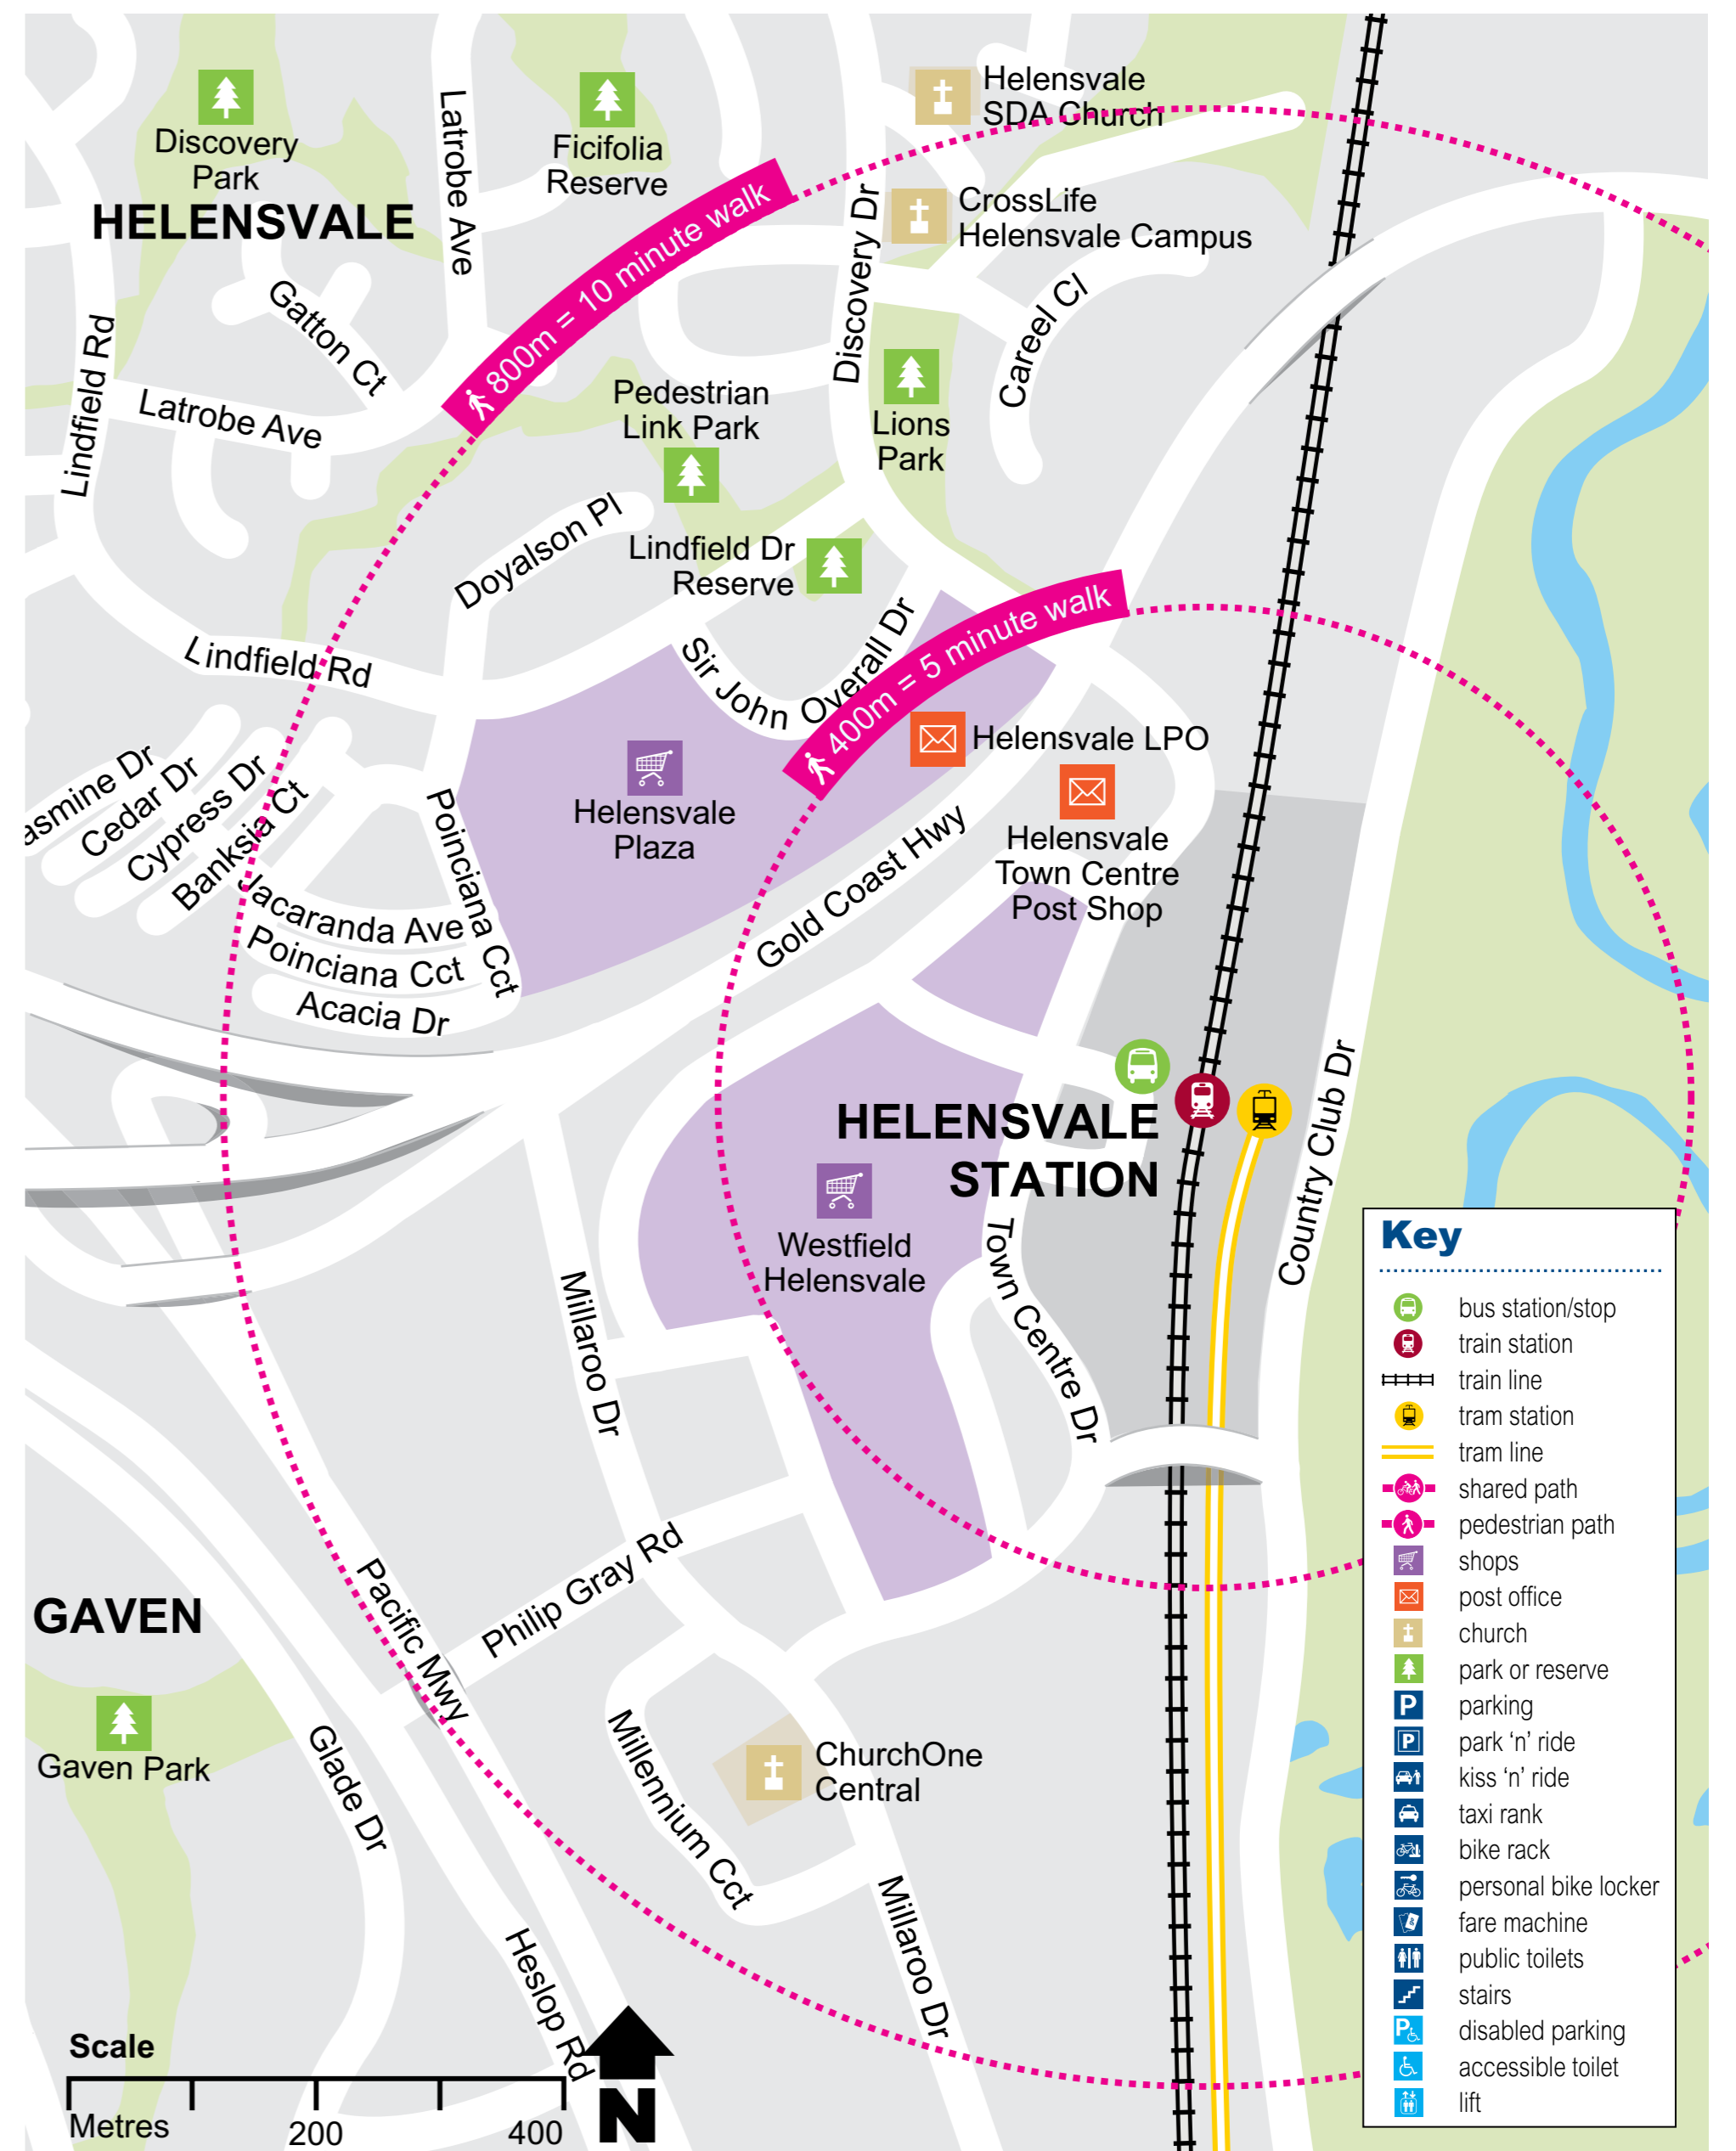

Helensvale station locality map

Effective 8 March 2018

I know where I want to go to		
Destination	Route	Leaves from
Arundel	710	B
	714	E
	715	E
Broadbeach South	Tram	
Coomera	TX7	C
	723	A
	725	A
	727	F
Coomera train station	TX7	C
	723	A
	725	A
	727	F
	Train	
Dreamworld	TX7	C
Gold Coast University Hospital station	710	B
	714	E
	Tram	
Griffith University station	710	B
	714	E
	Tram	
Harbour Town	704	D
Labrador	704	D
	715	E
Main Beach/Sea World	704	D
Movie World	TX7	C
Oxenford	723	A
	714	E
	715	E
	717	F
Oyster Cove	718	B
	714	E
	715	E
Pacific Pines	714	E
	715	E
	717	F
Pacific Pines Town Centre	714	E
	715	E
	717	F

I know where I want to go to		
Destination	Route	Leaves from
Parkwood	710	B
Santa Barbara	718	B
Southport station	704	D
	715	E
	Tram	
Studio Village	716	F
	717	F
Surfers Paradise	Tram	
Upper Coomera	725	A
Wet'n'Wild	727	F
	TX7	C

I know the bus I want to take	
Route	Leaves from
TX7	C
704	D
710	B
714	E
715	E
716	F
717	F
718	B
723	A
725	A
727	F

Download the [MyTransLink app](#), visit [translink.com.au](#) or call **13 12 30**