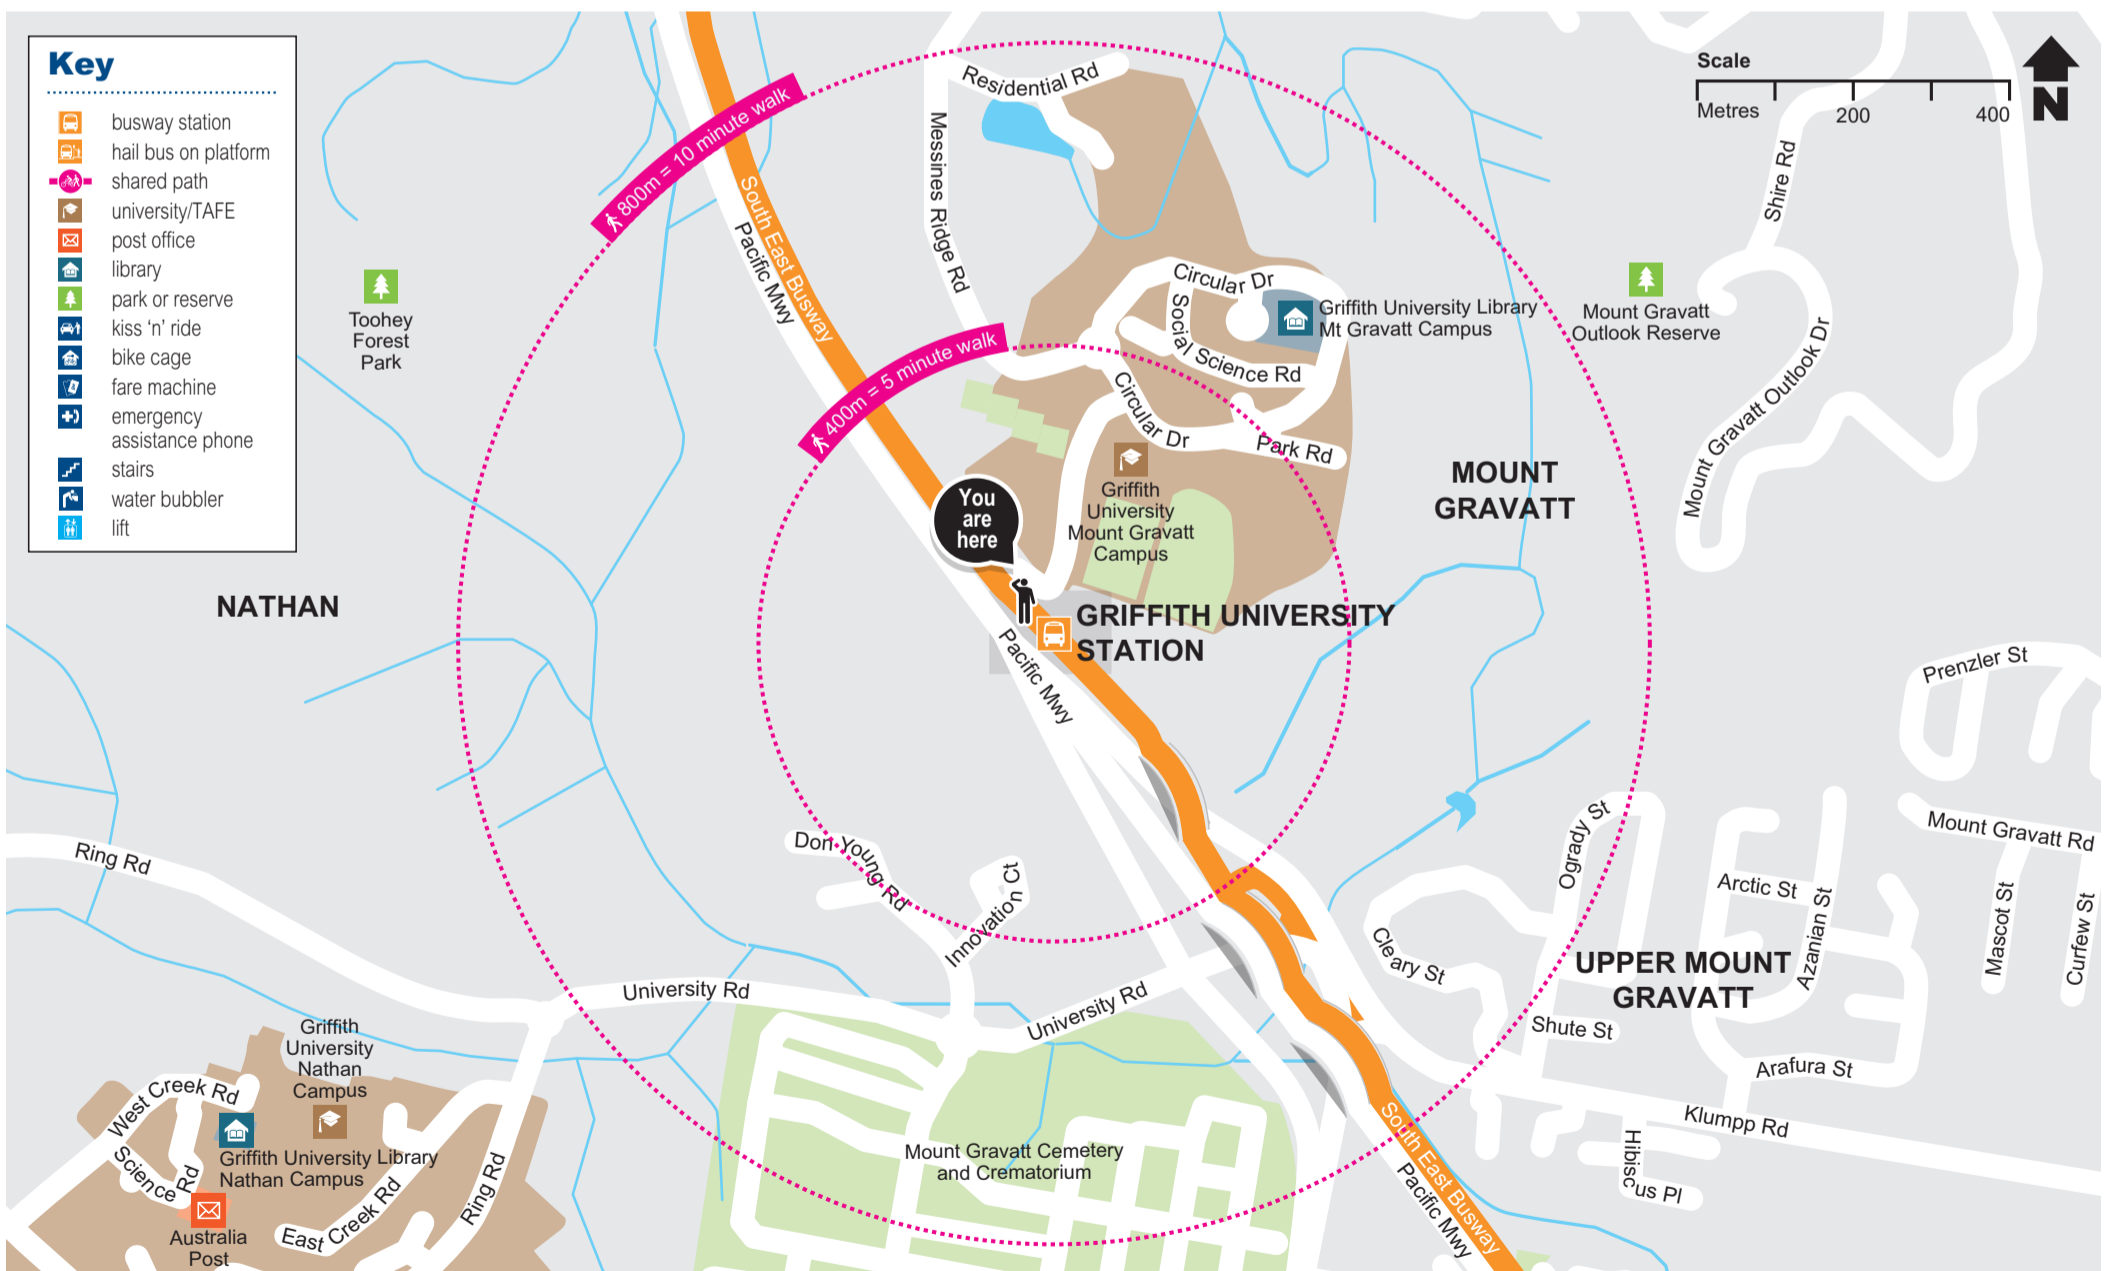

Griffith University station locality map

Effective March 2018

Download the MyTransLink app, visit translink.com.au or call 13 12 30