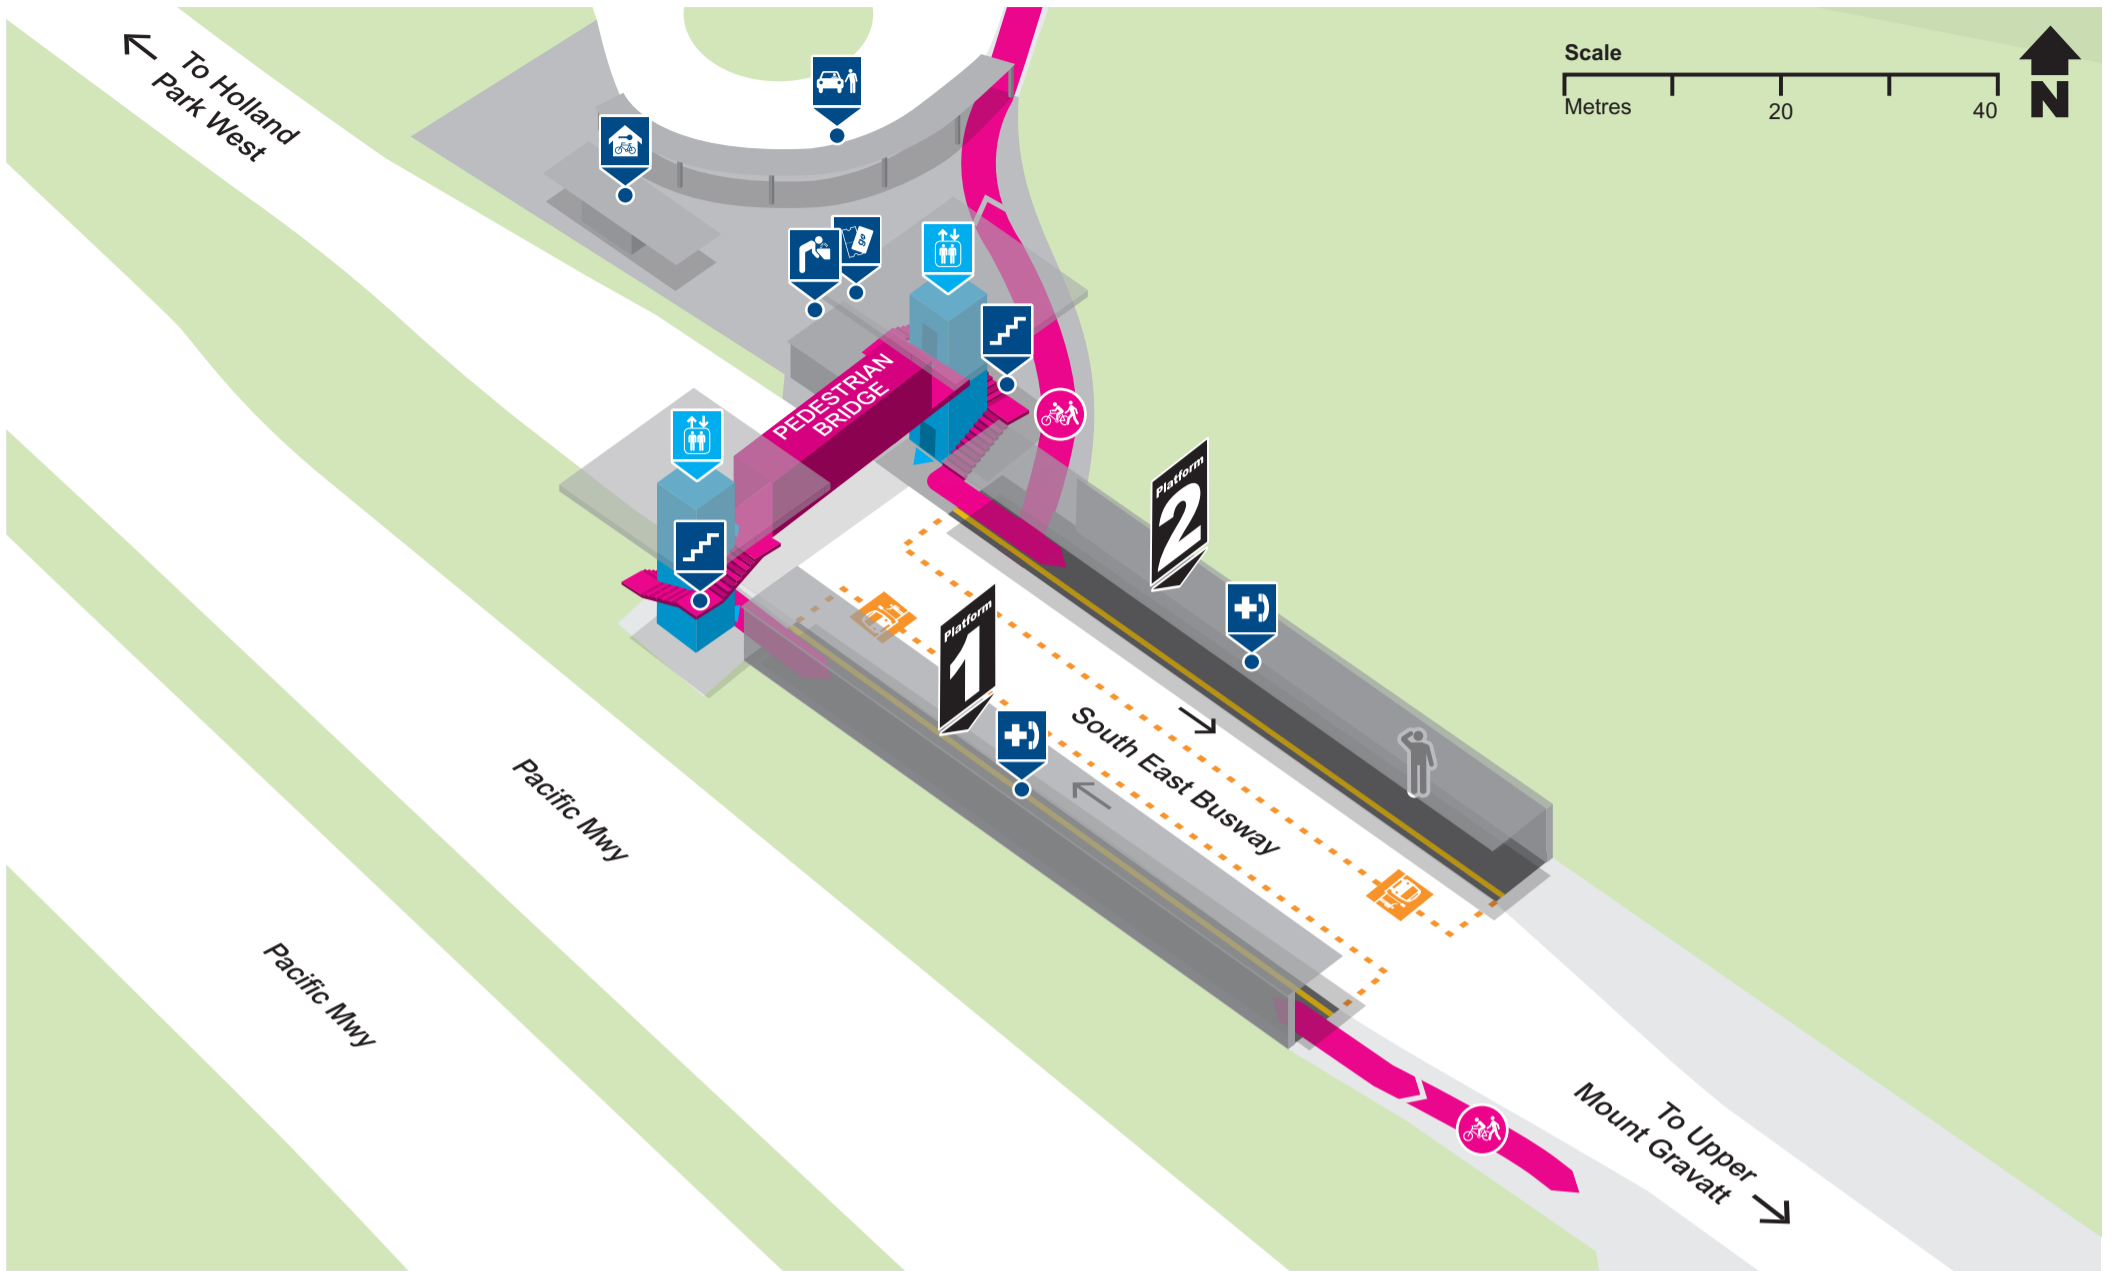

Griffith University station locality map

Effective March 2018

Download the MyTransLink app, visit translink.com.au or call 13 12 30