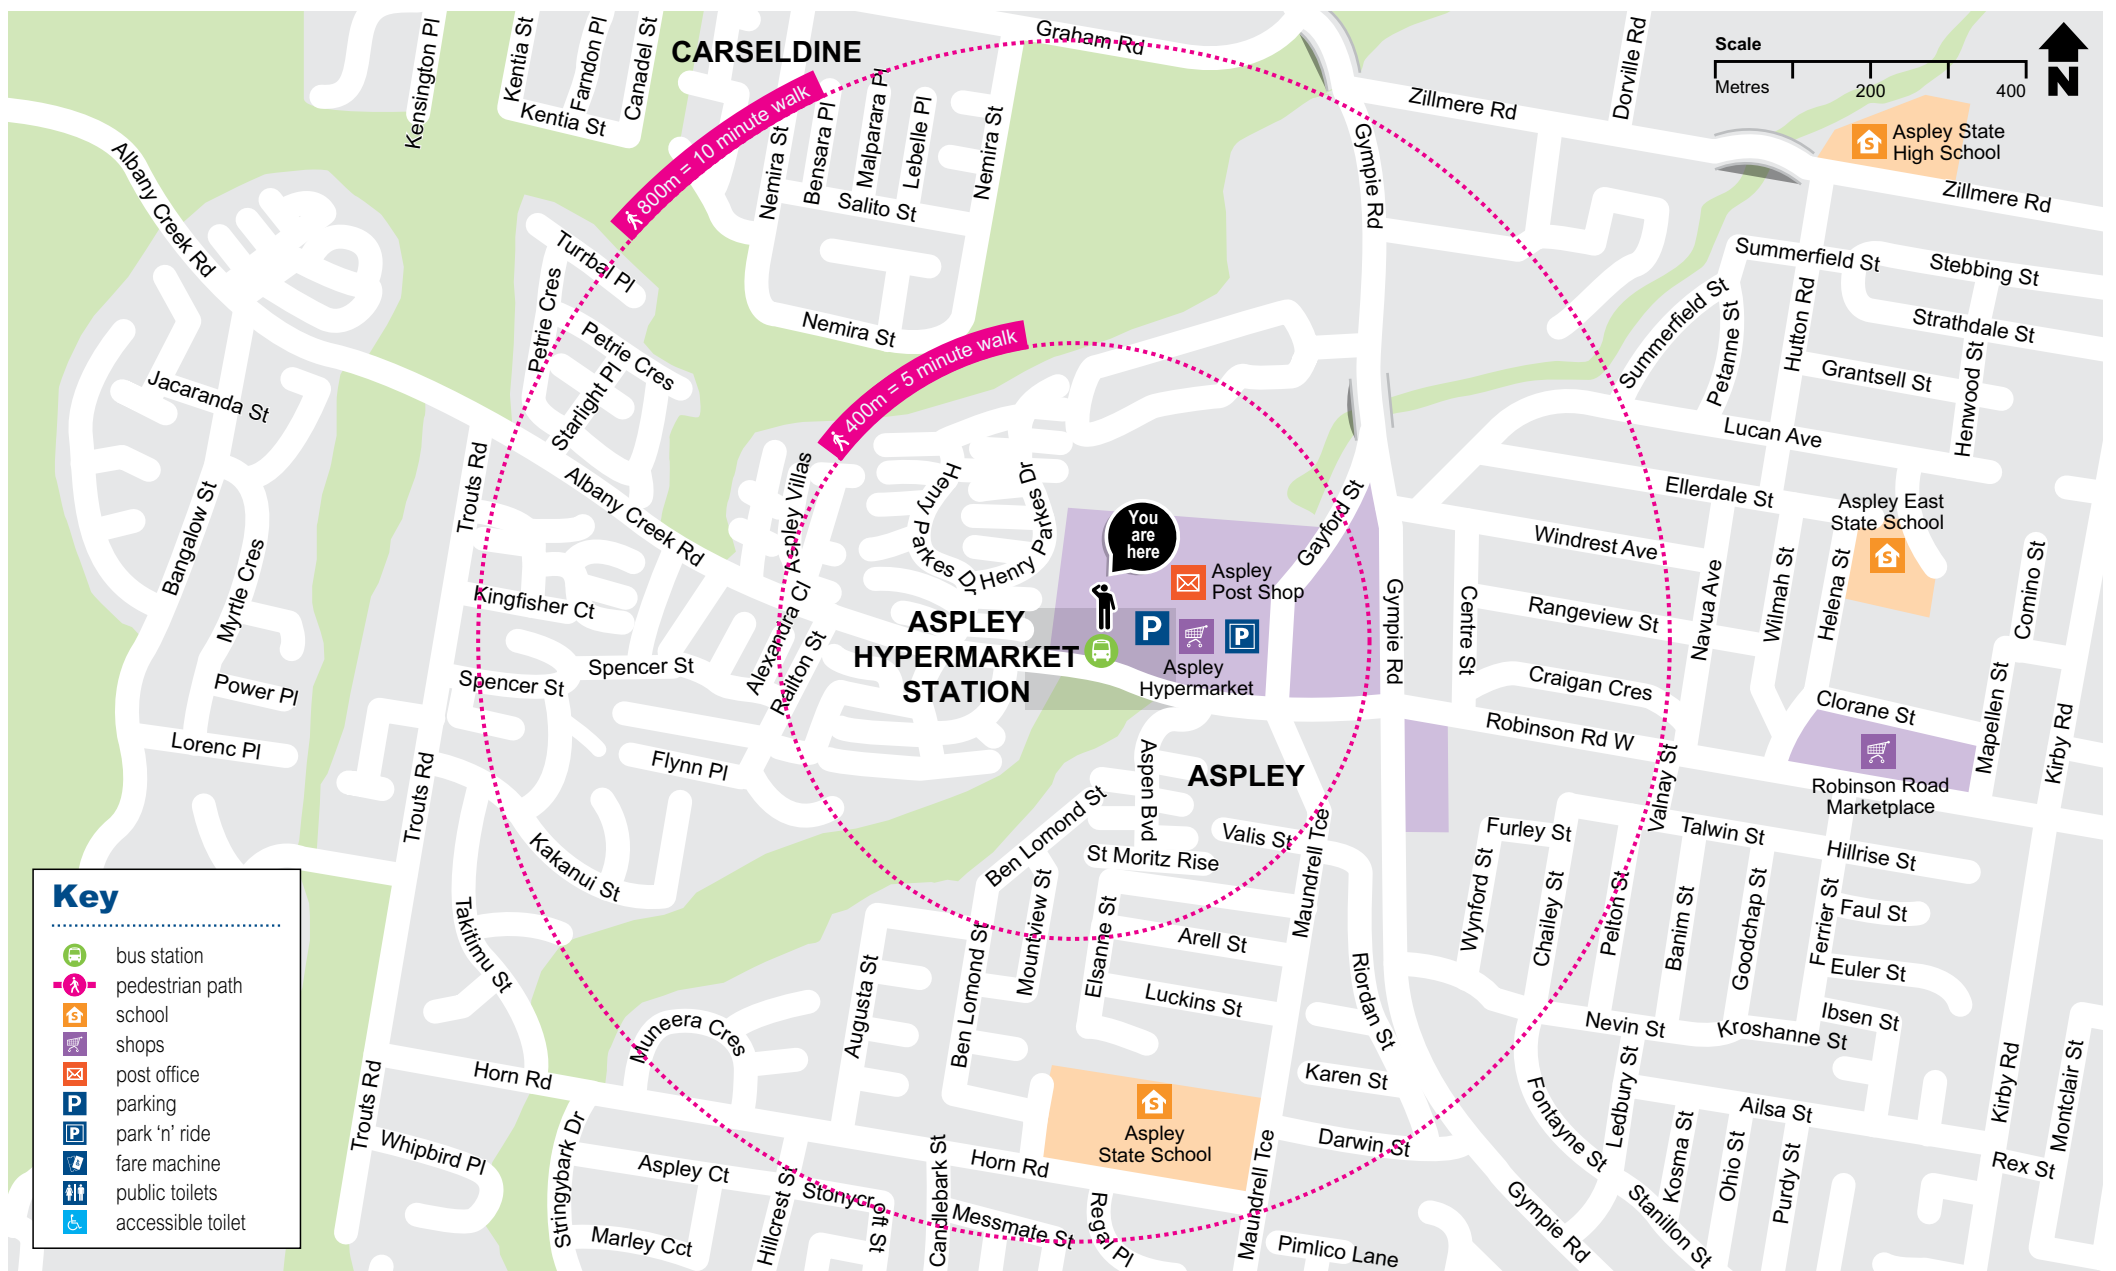

Aspley Hypermarket station locality map

Effective March 2018

Download the MyTransLink app, visit translink.com.au or call 13 12 30