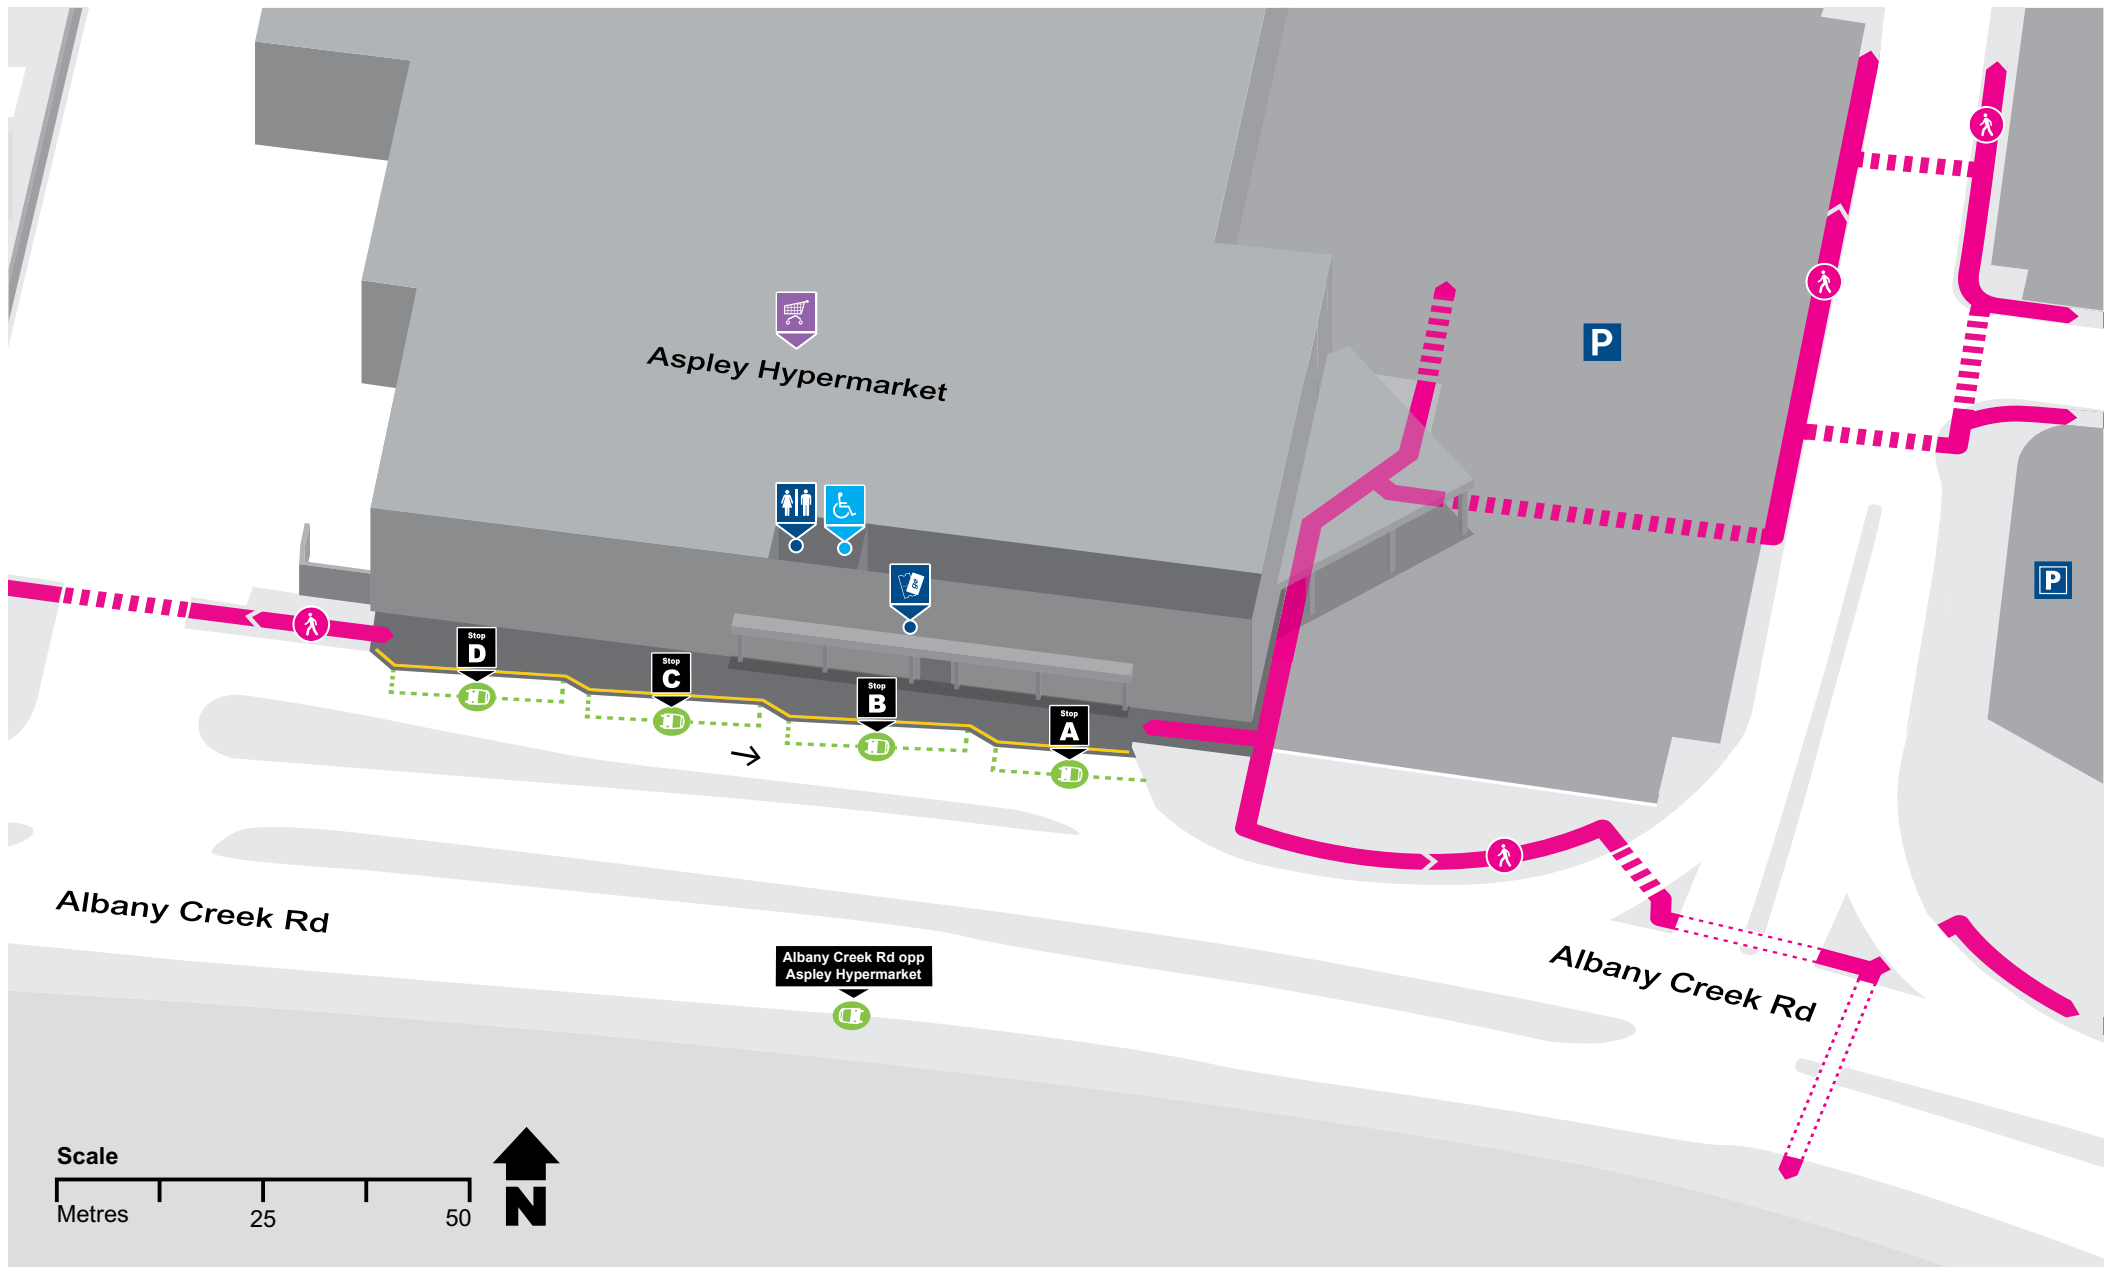

Aspley Hypermarket station locality map

Effective March 2018

Download the MyTransLink app, visit translink.com.au or call 13 12 30