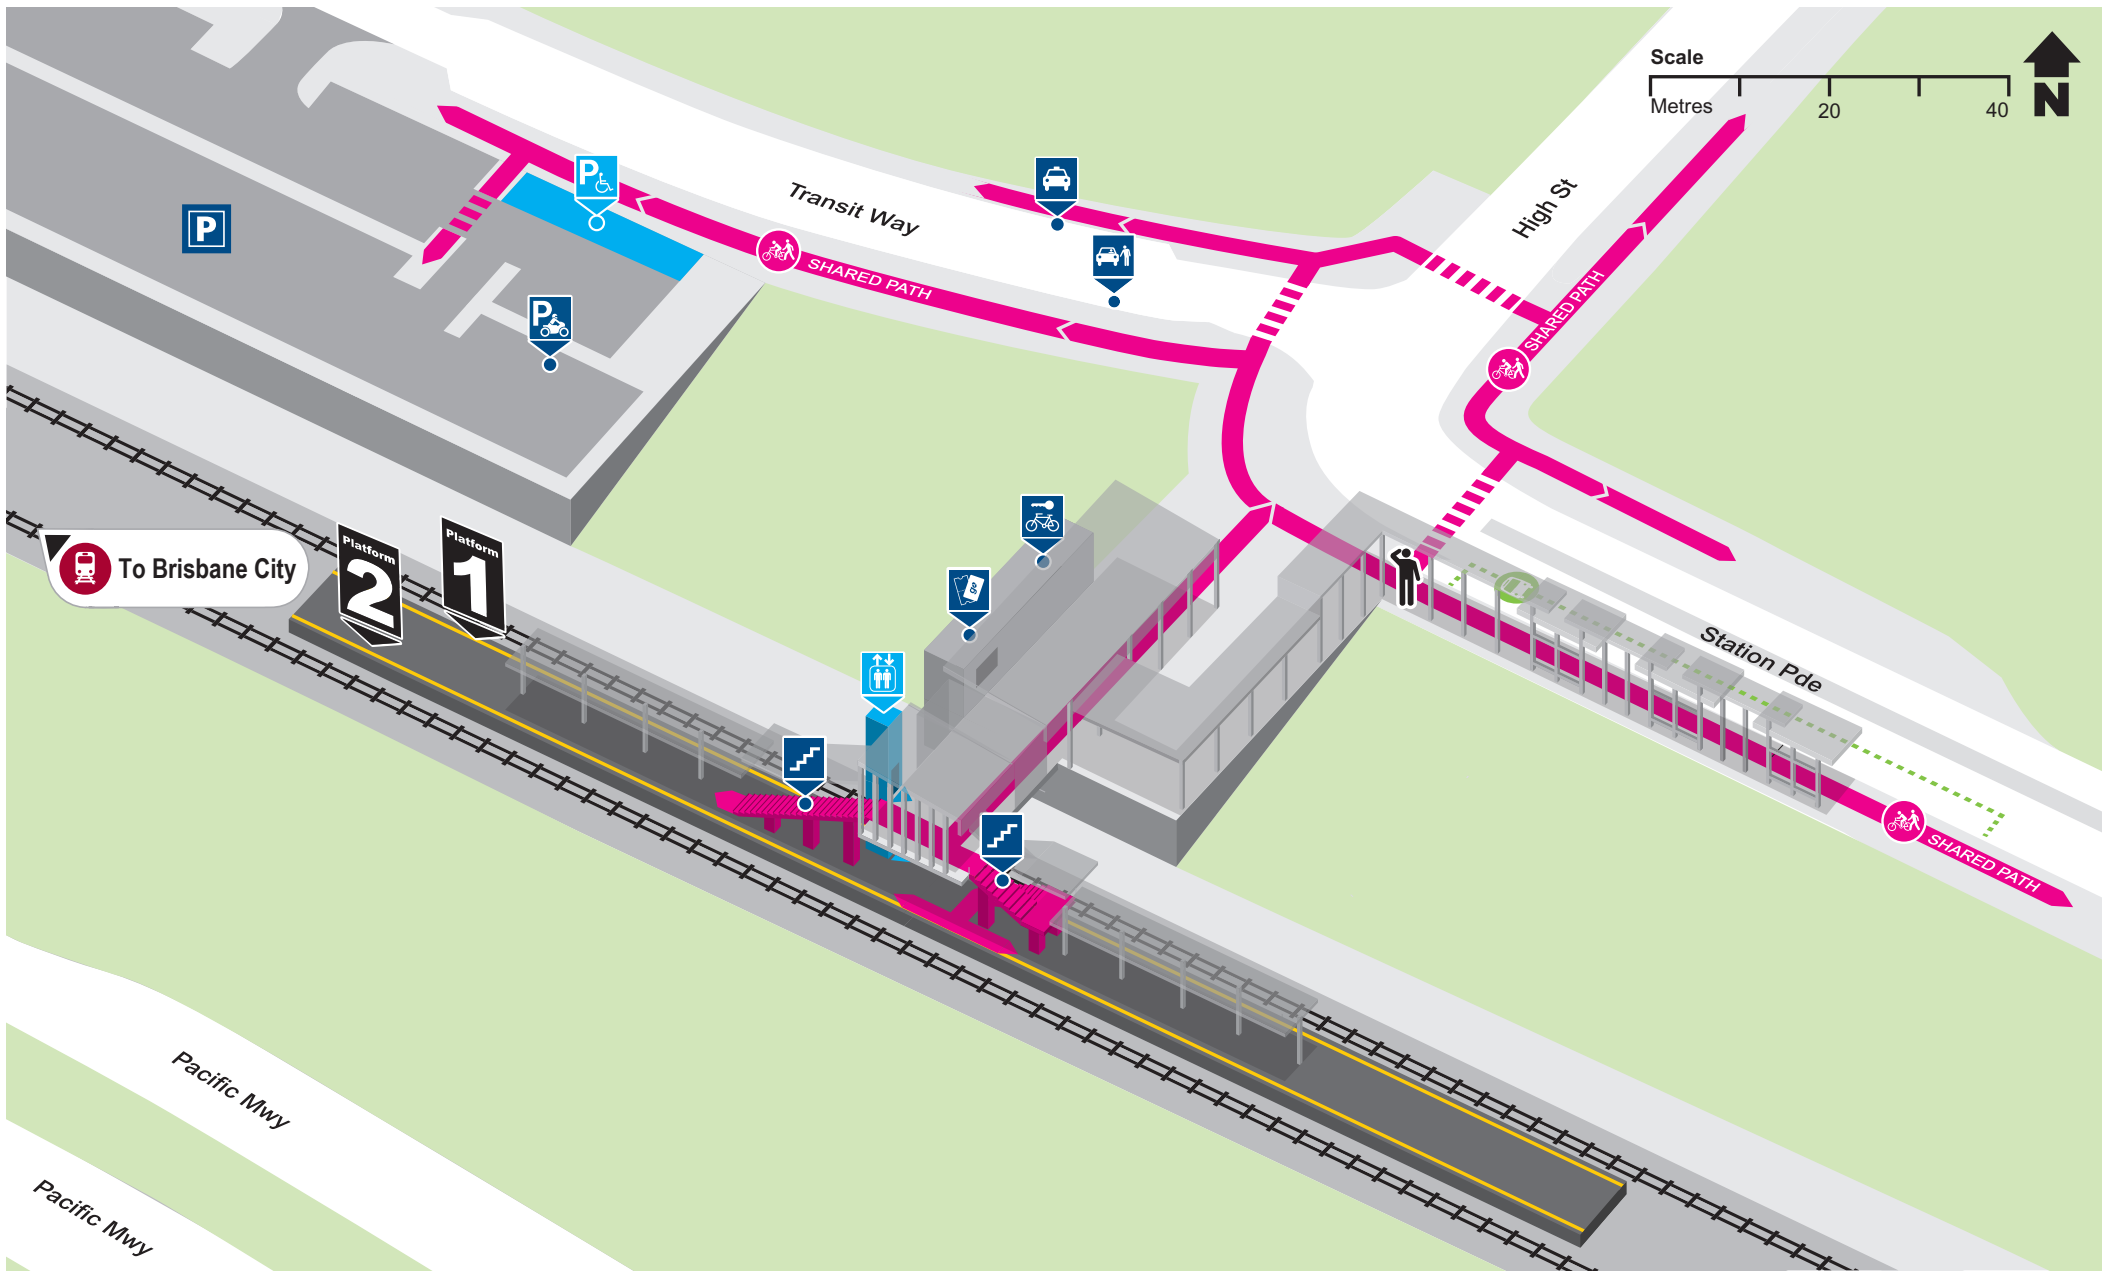

Varsity Lakes station locality map

Effective February 2018

Download the **MyTransLink** app, visit translink.com.au or call 13 12 30