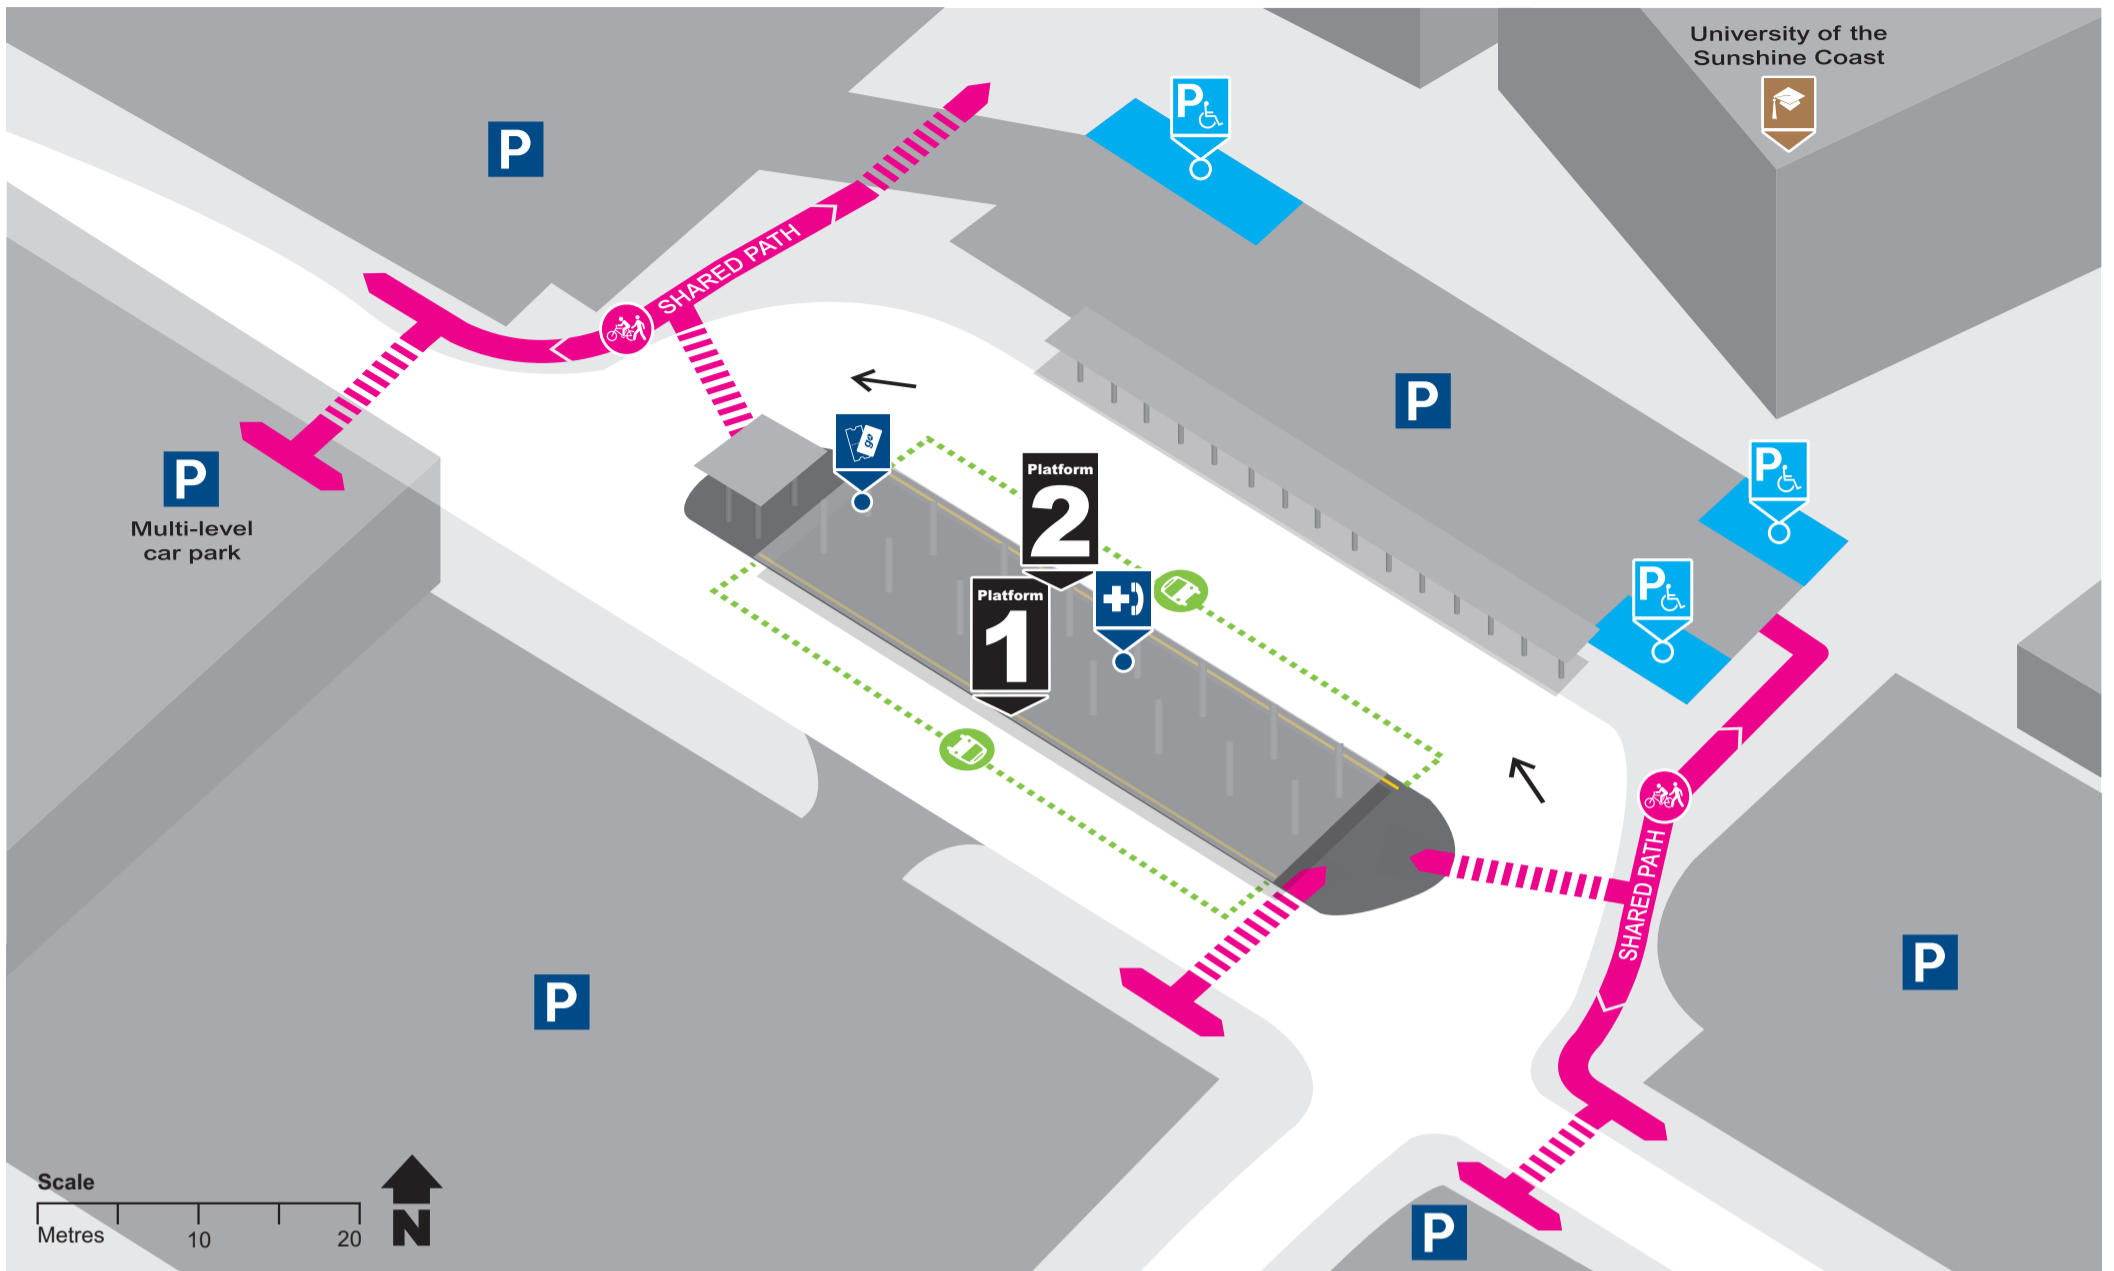

USC station locality map

Effective February 2018

Download the **MyTransLink** app, visit translink.com.au or call 13 12 30