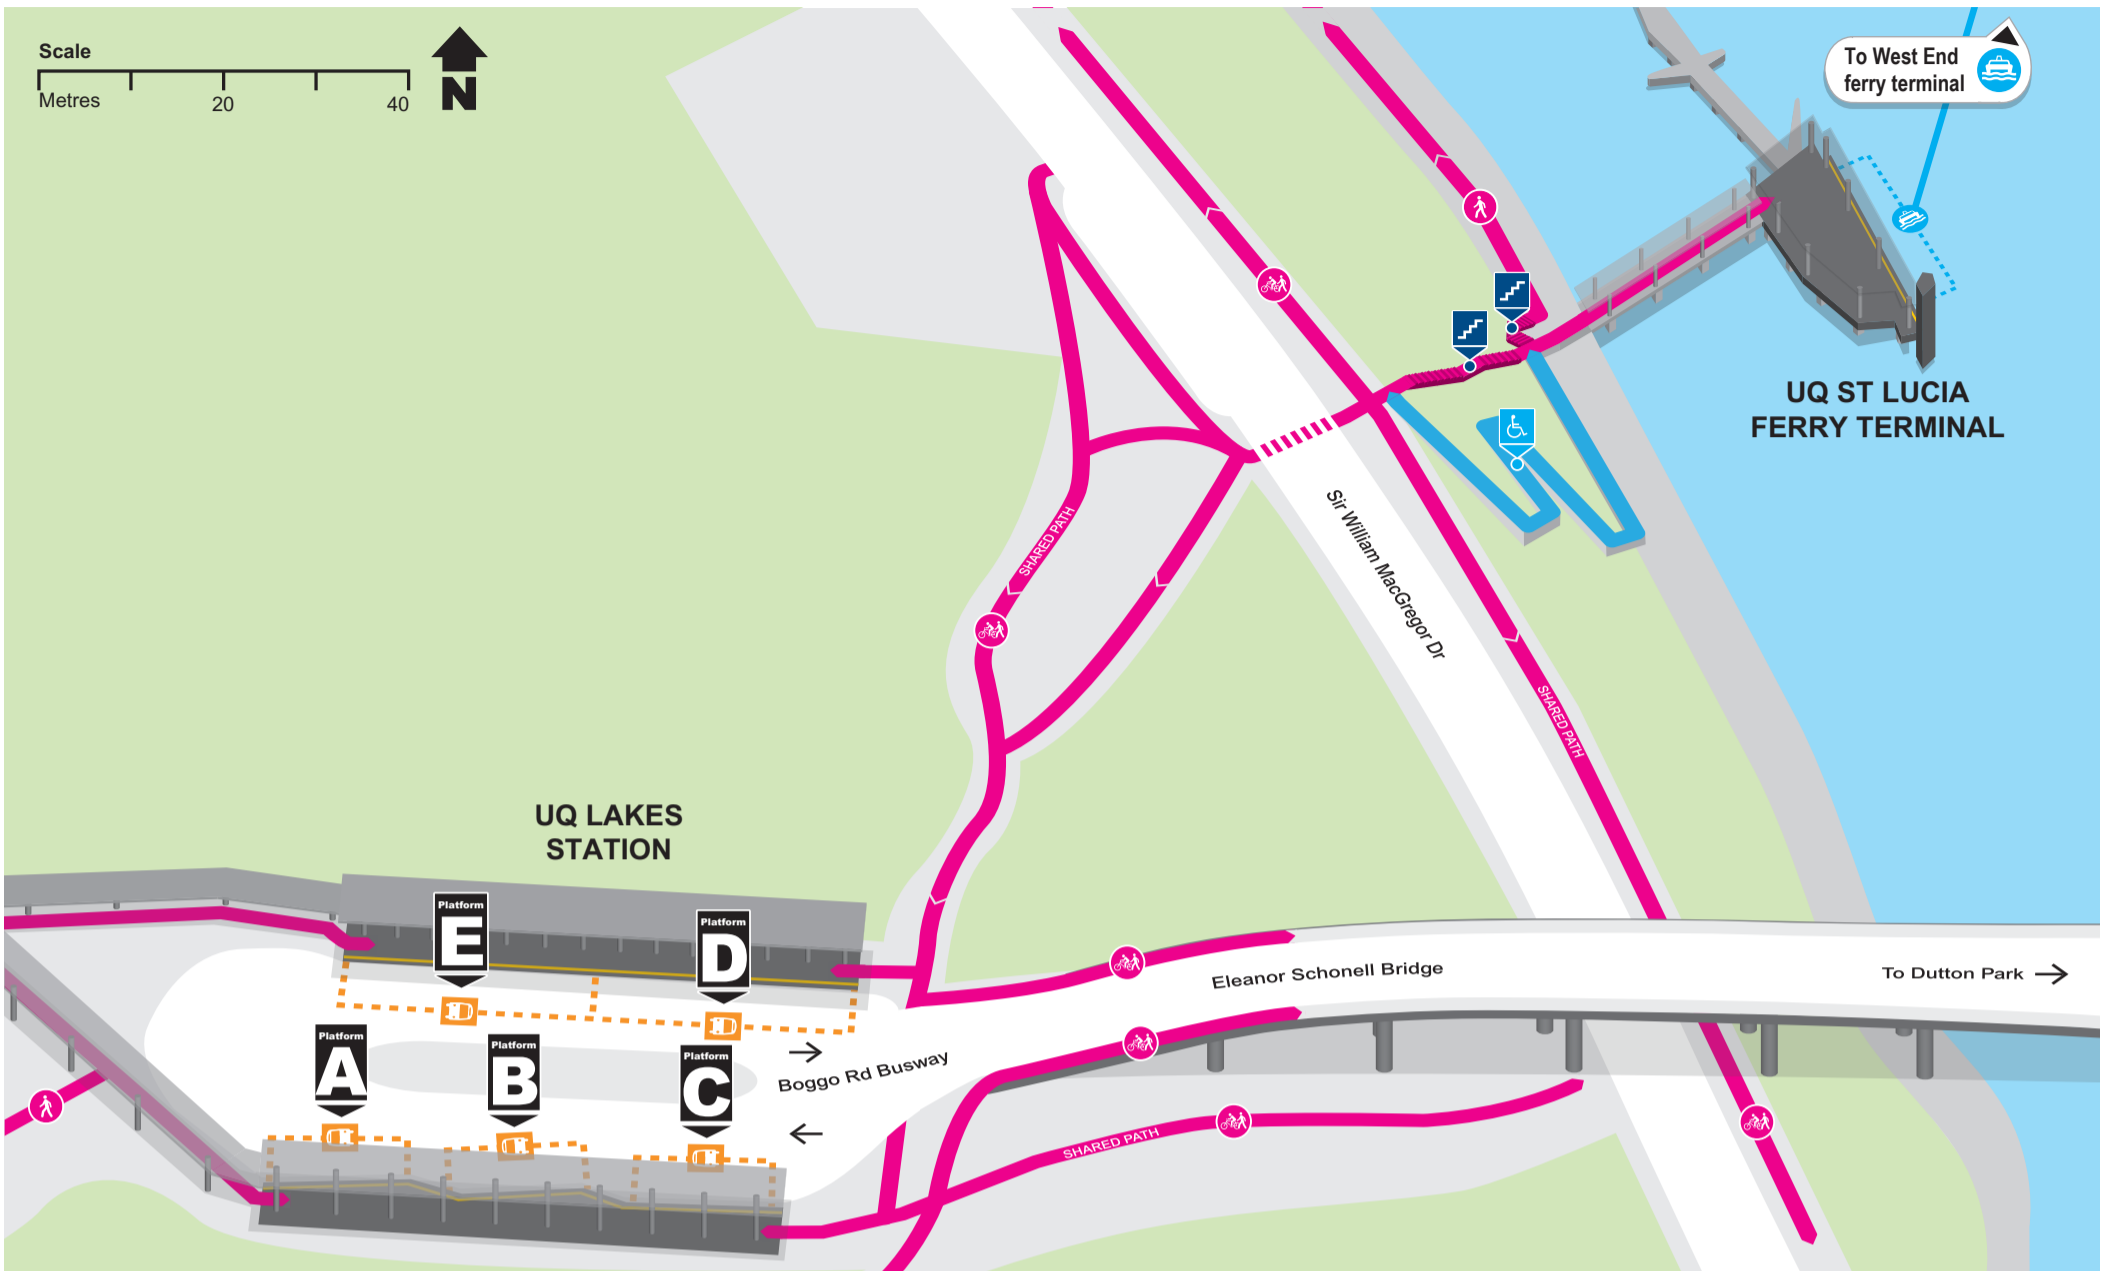

UQ Lakes station locality map

Effective February 2018

Download the *MyTransLink* app, visit translink.com.au or call 13 12 30