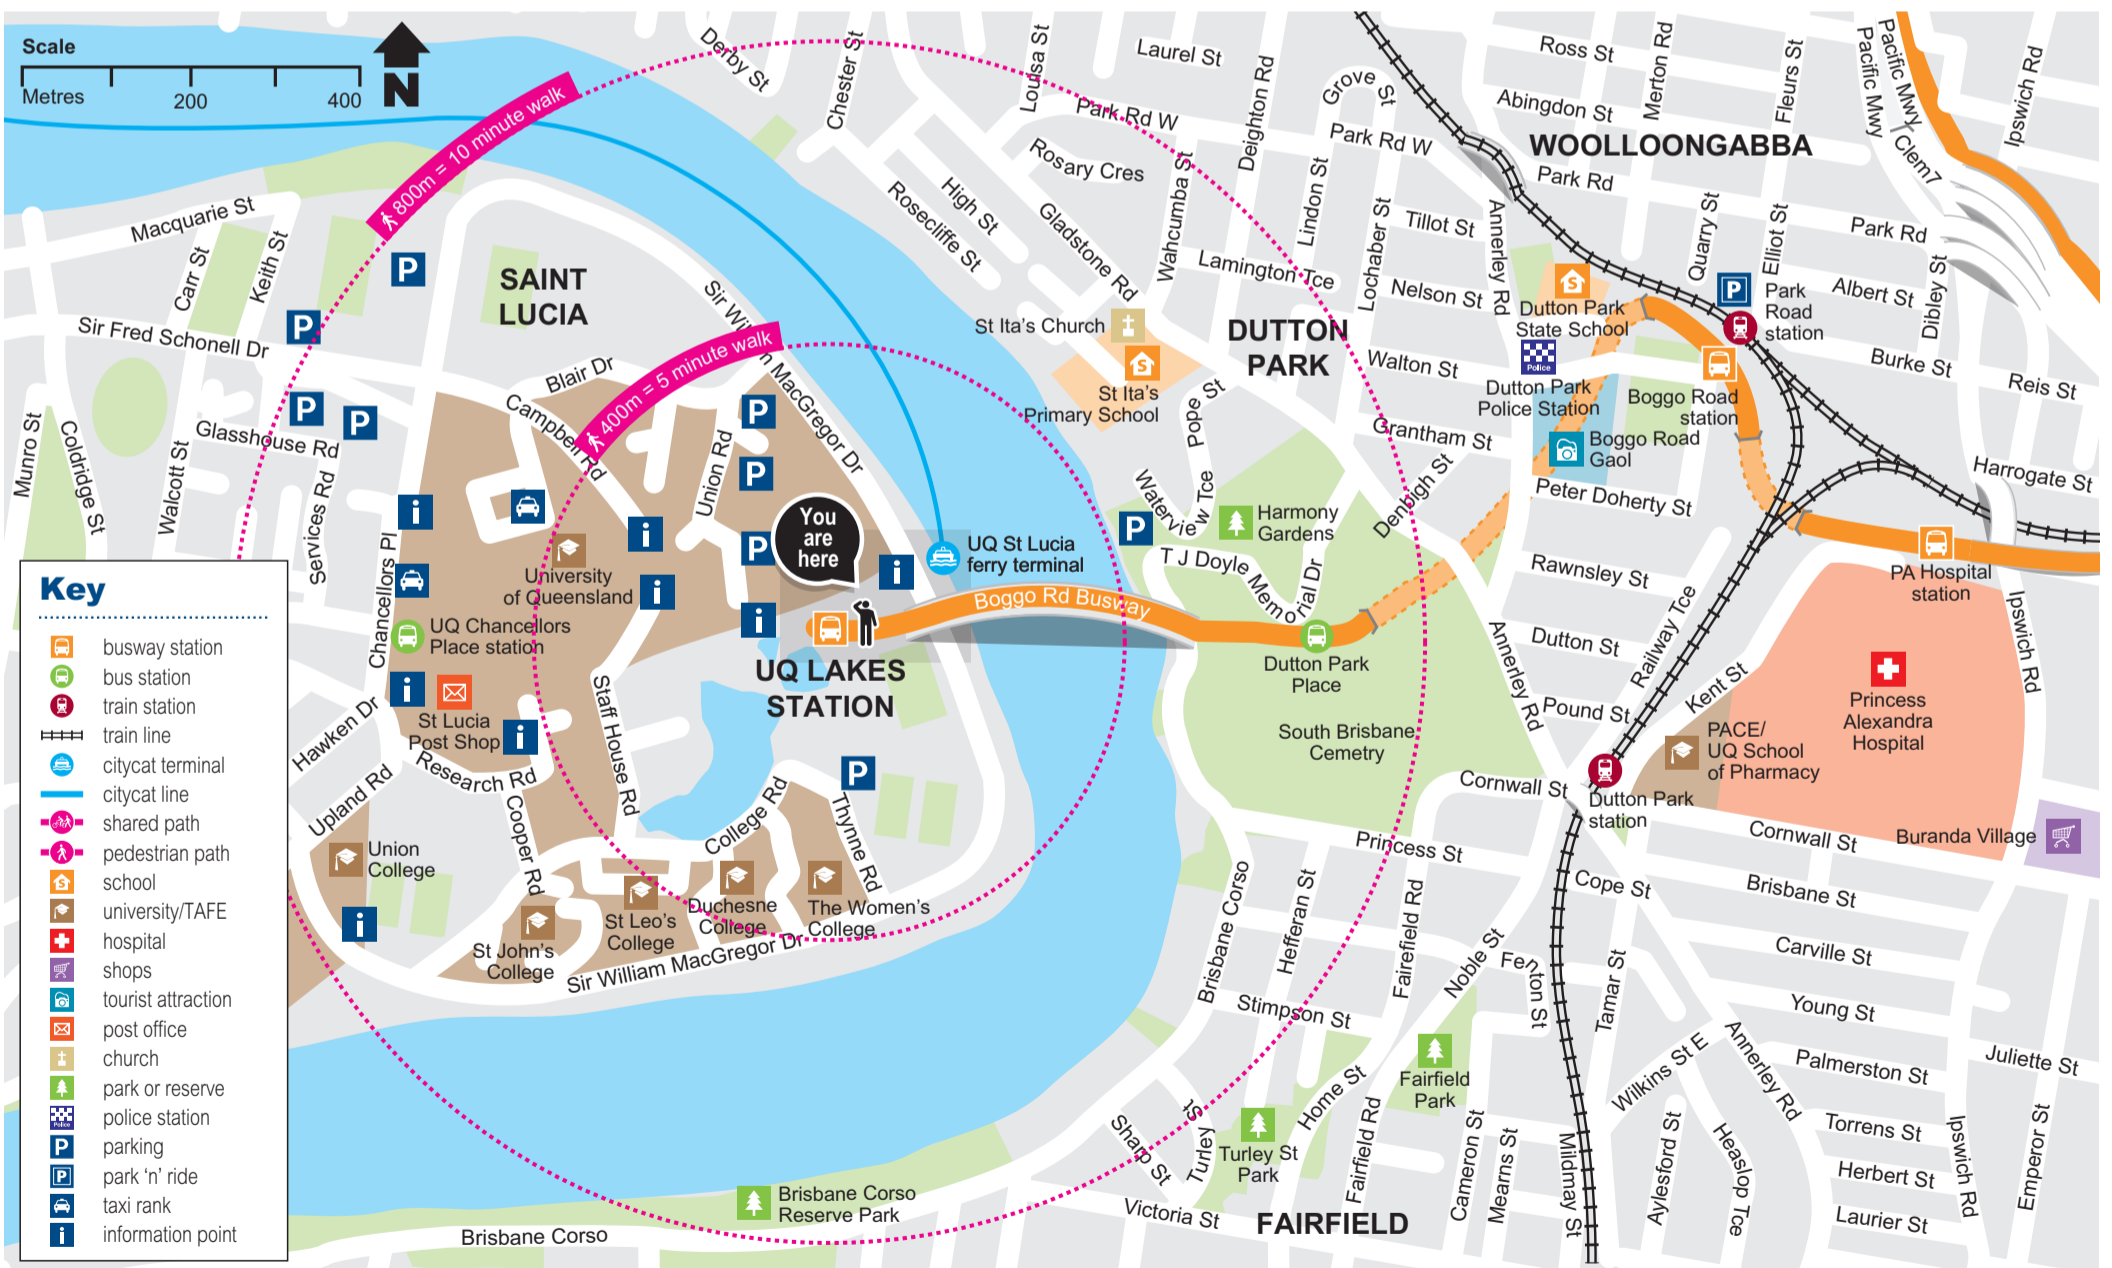

UQ Lakes station locality map

Effective February 2018

Download the *MyTransLink* app, visit translink.com.au or call 13 12 30