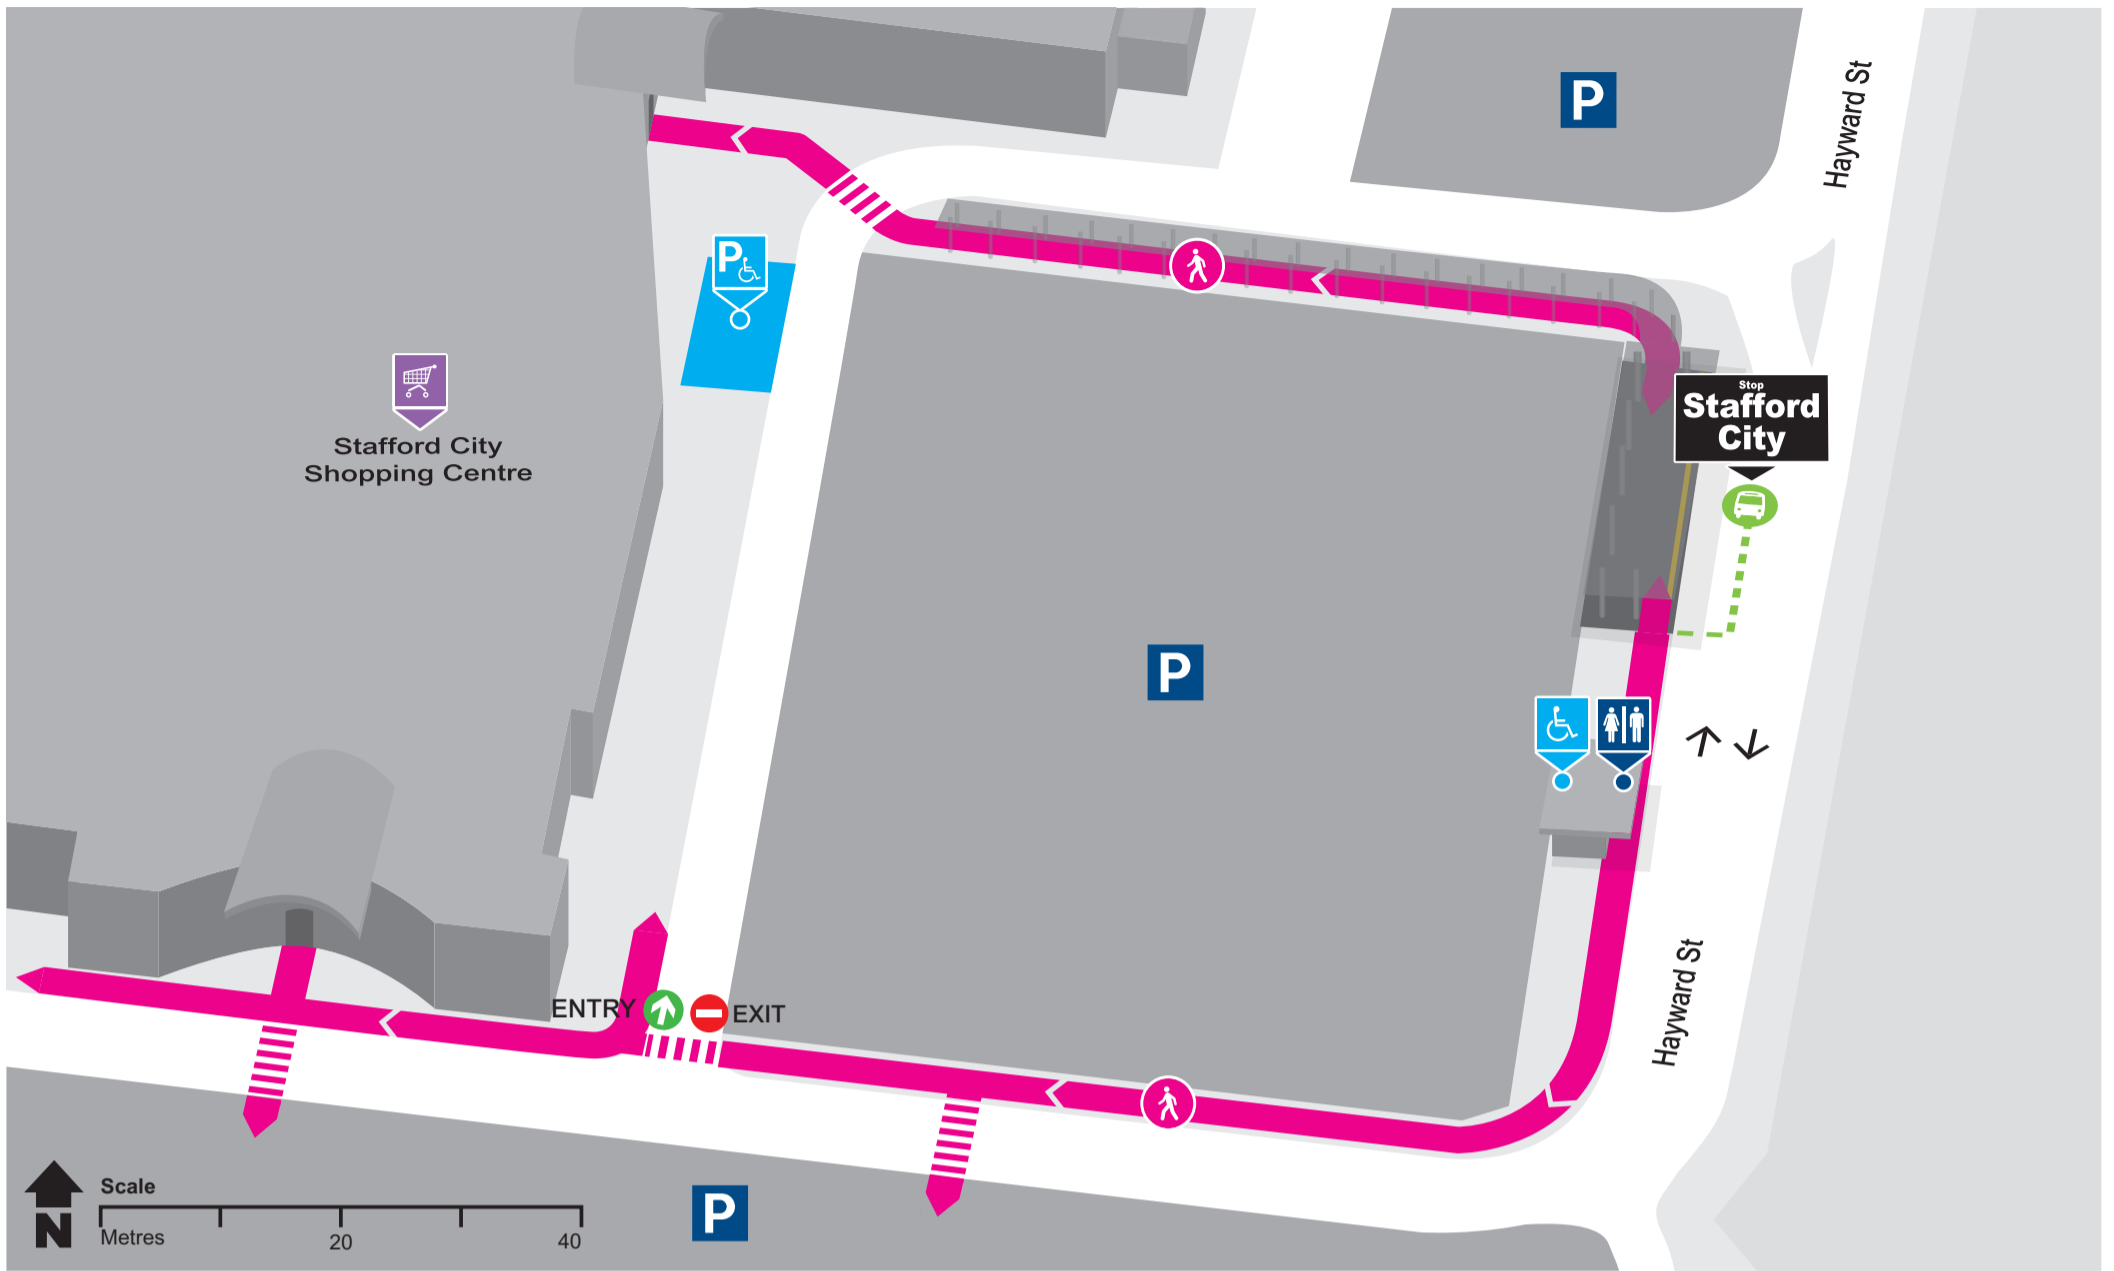

# Stafford City station locality map

Effective February 2018

Download the **MyTransLink** app, visit [translink.com.au](http://translink.com.au) or call 13 12 30