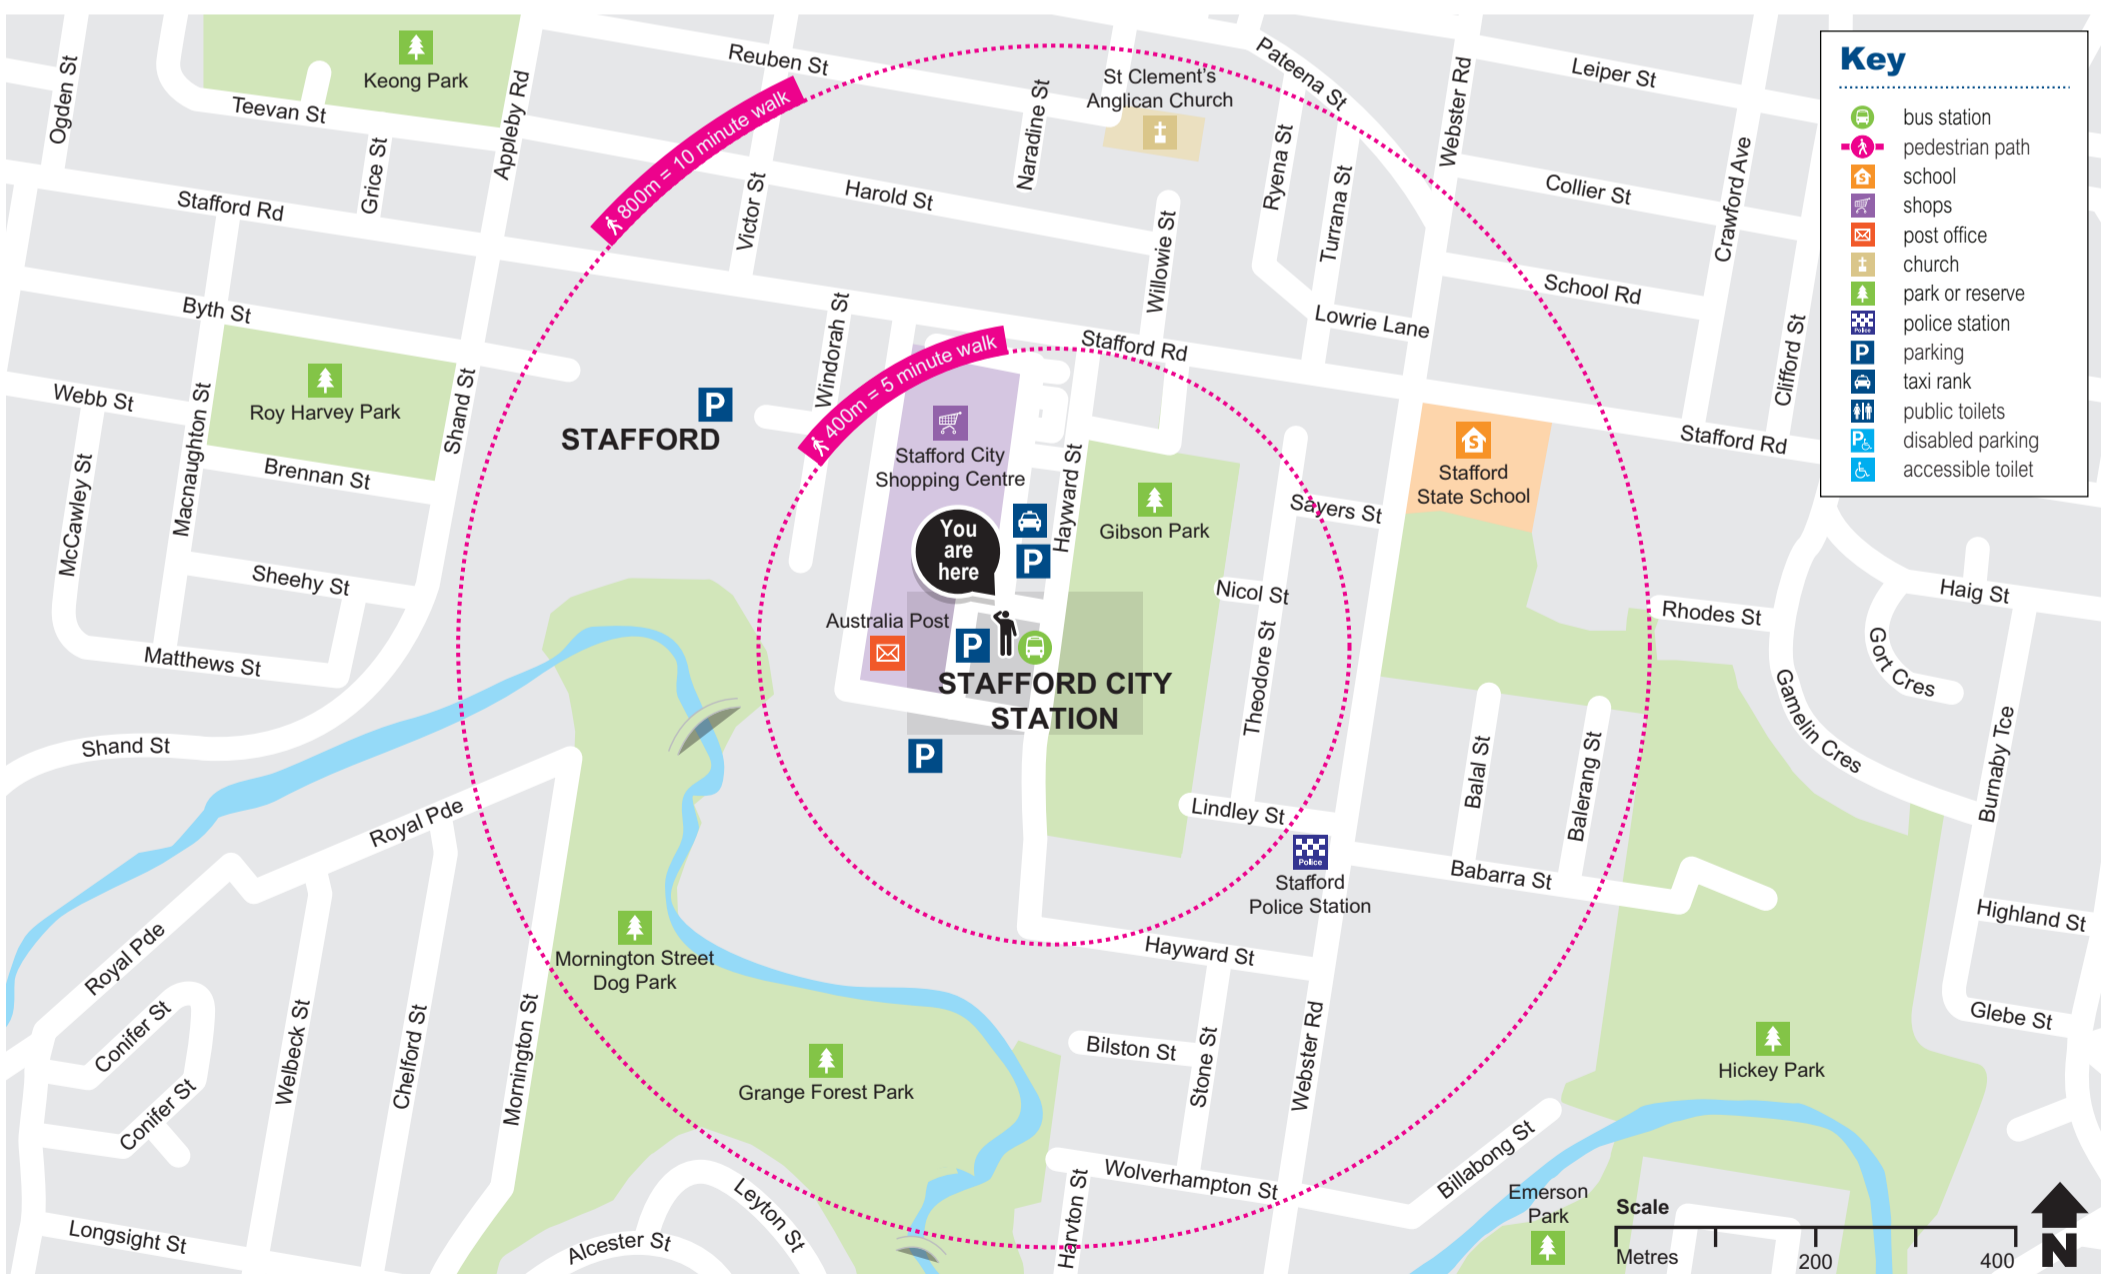

# Stafford City station locality map

Effective February 2018

Download the **MyTransLink** app, visit [translink.com.au](http://translink.com.au) or call 13 12 30