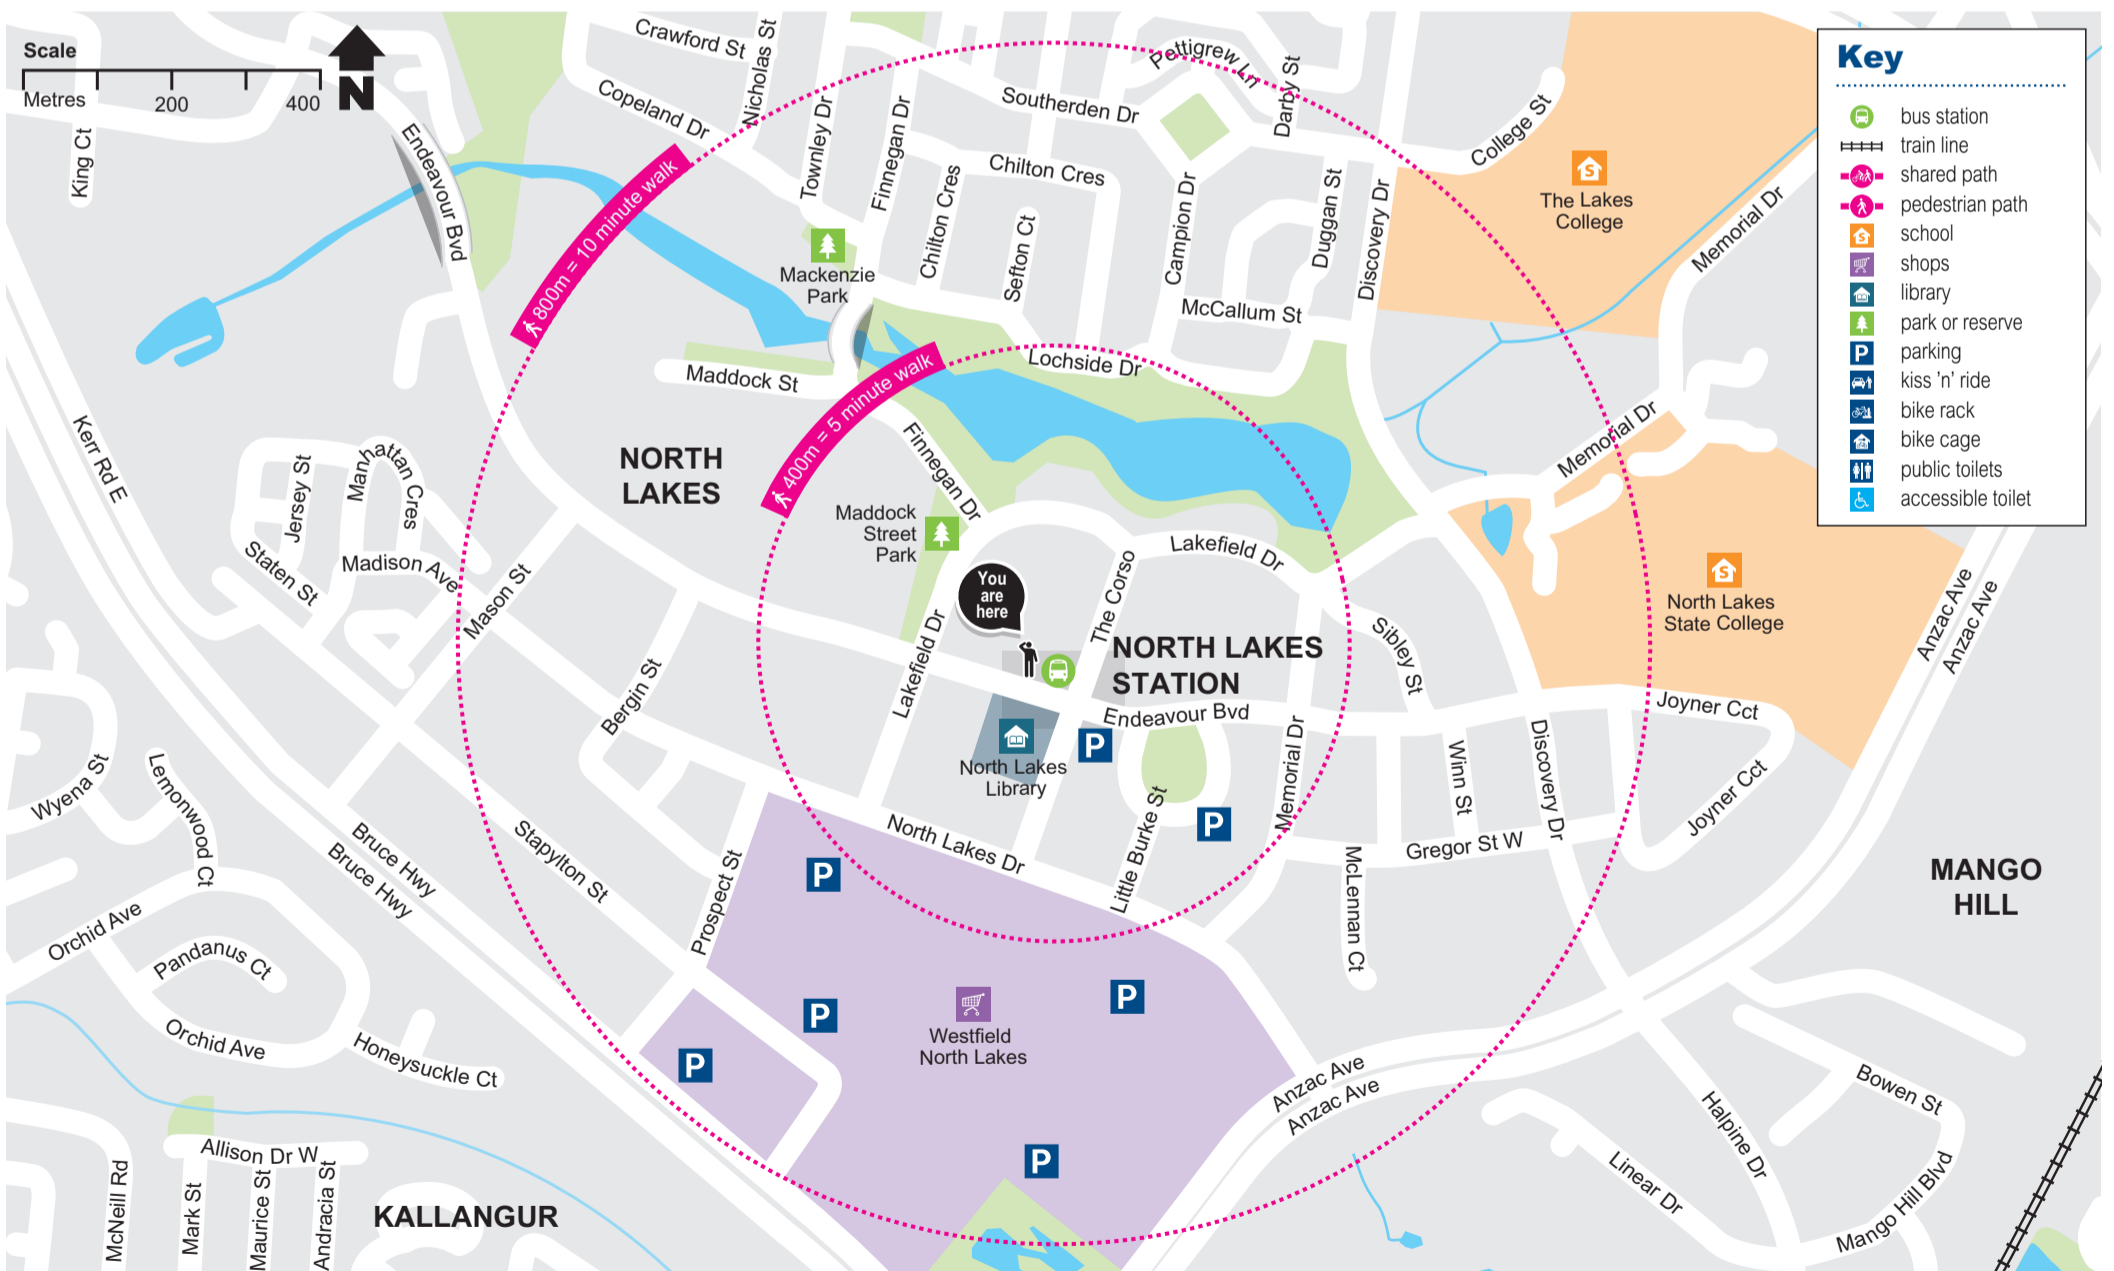

North Lakes station locality map

Effective February 2018

Download the [MyTransLink](#) app, visit translink.com.au or call 13 12 30