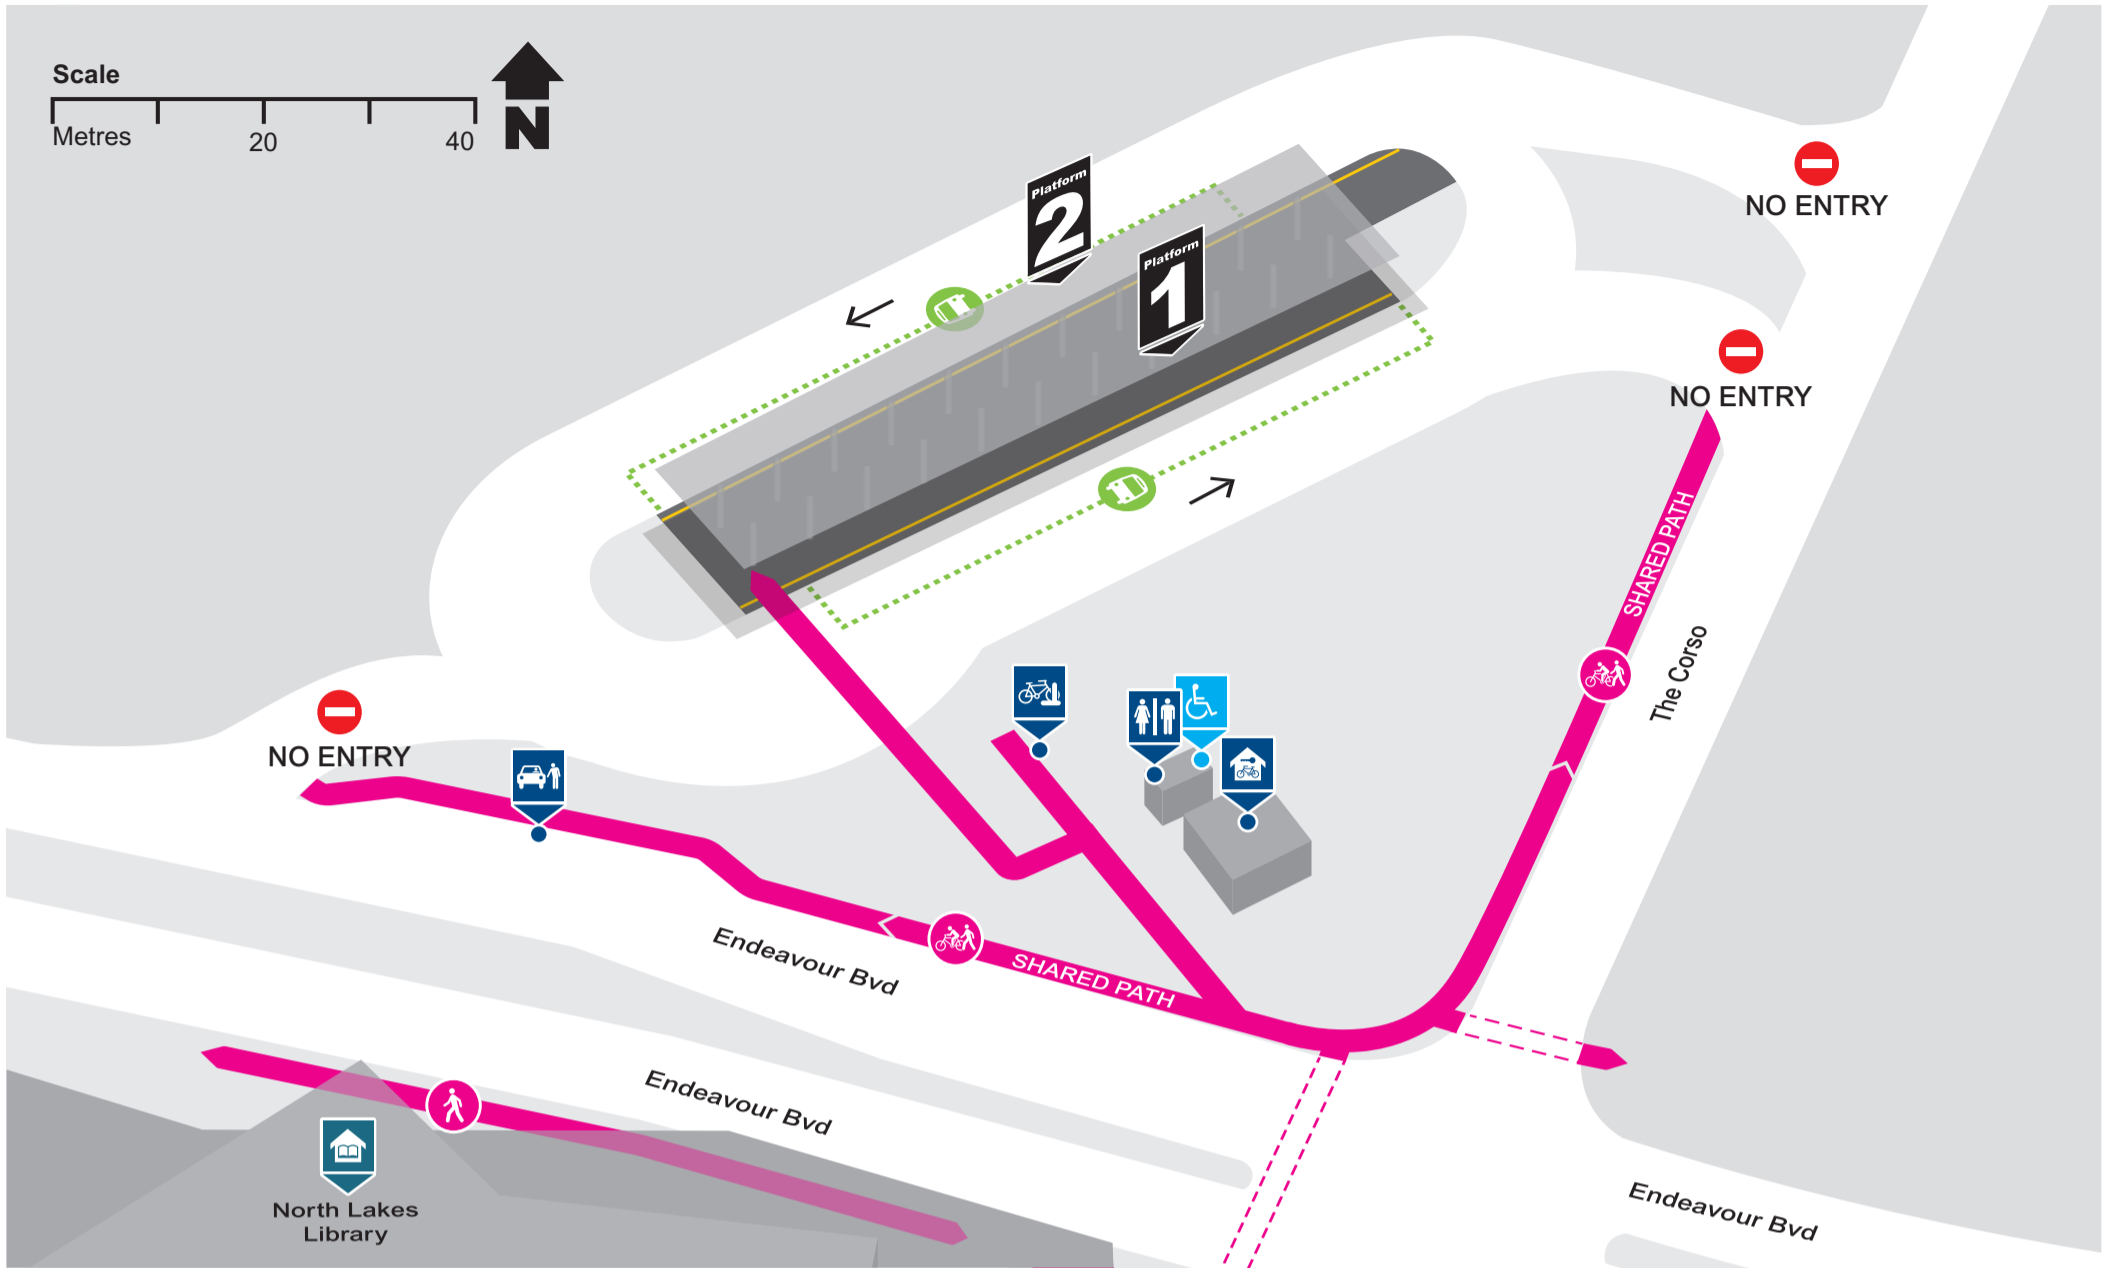

North Lakes station locality map

Effective February 2018

Download the [MyTransLink](#) app, visit translink.com.au or call 13 12 30