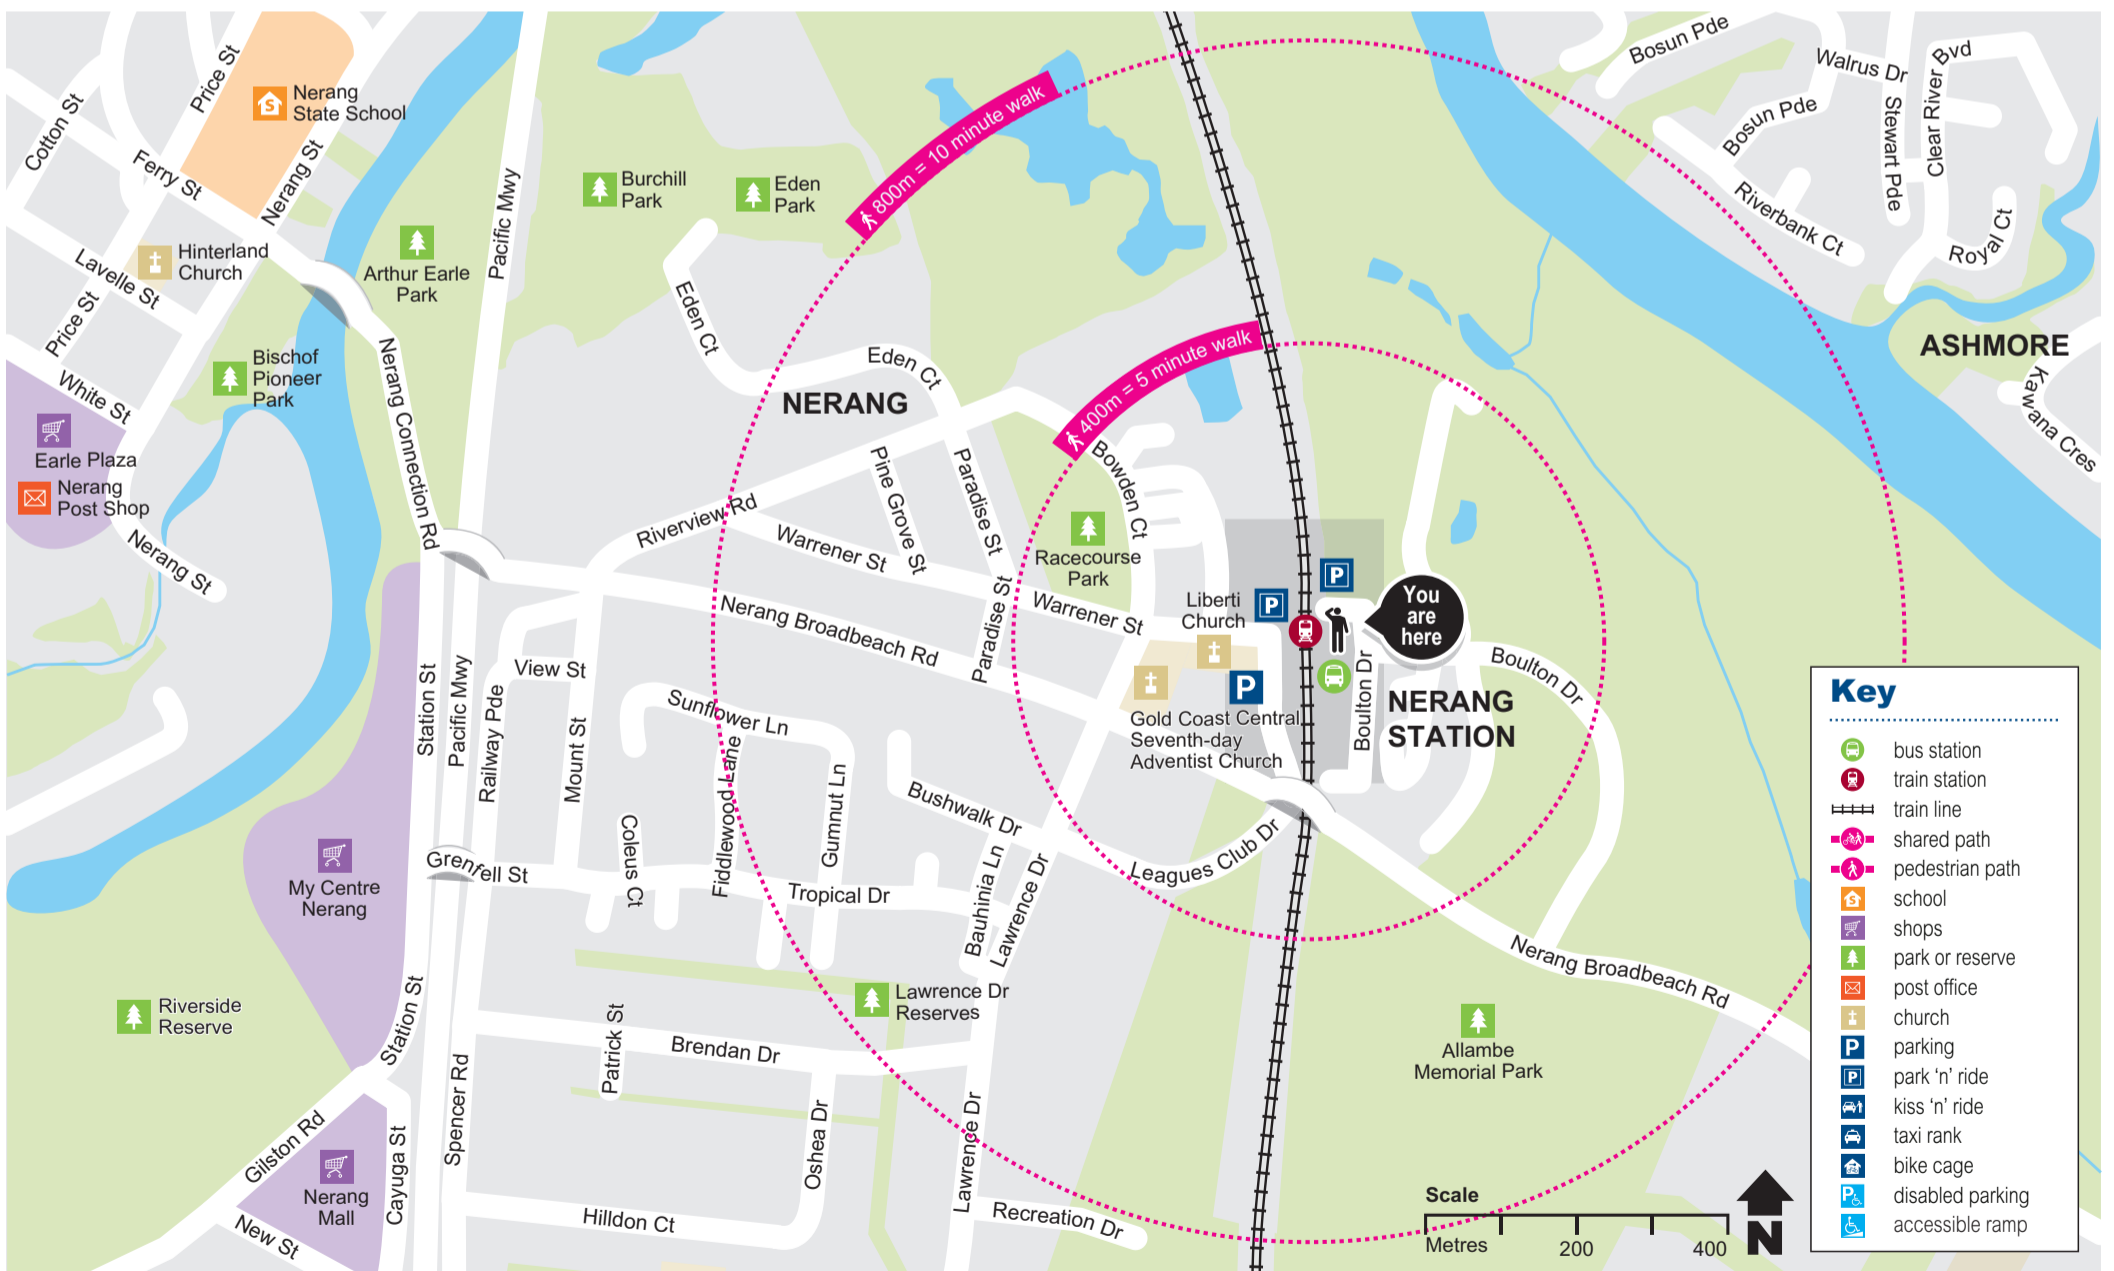

# Nerang station locality map

Effective February 2018

Download the **MyTransLink** app, visit [translink.com.au](http://translink.com.au) or call 13 12 30