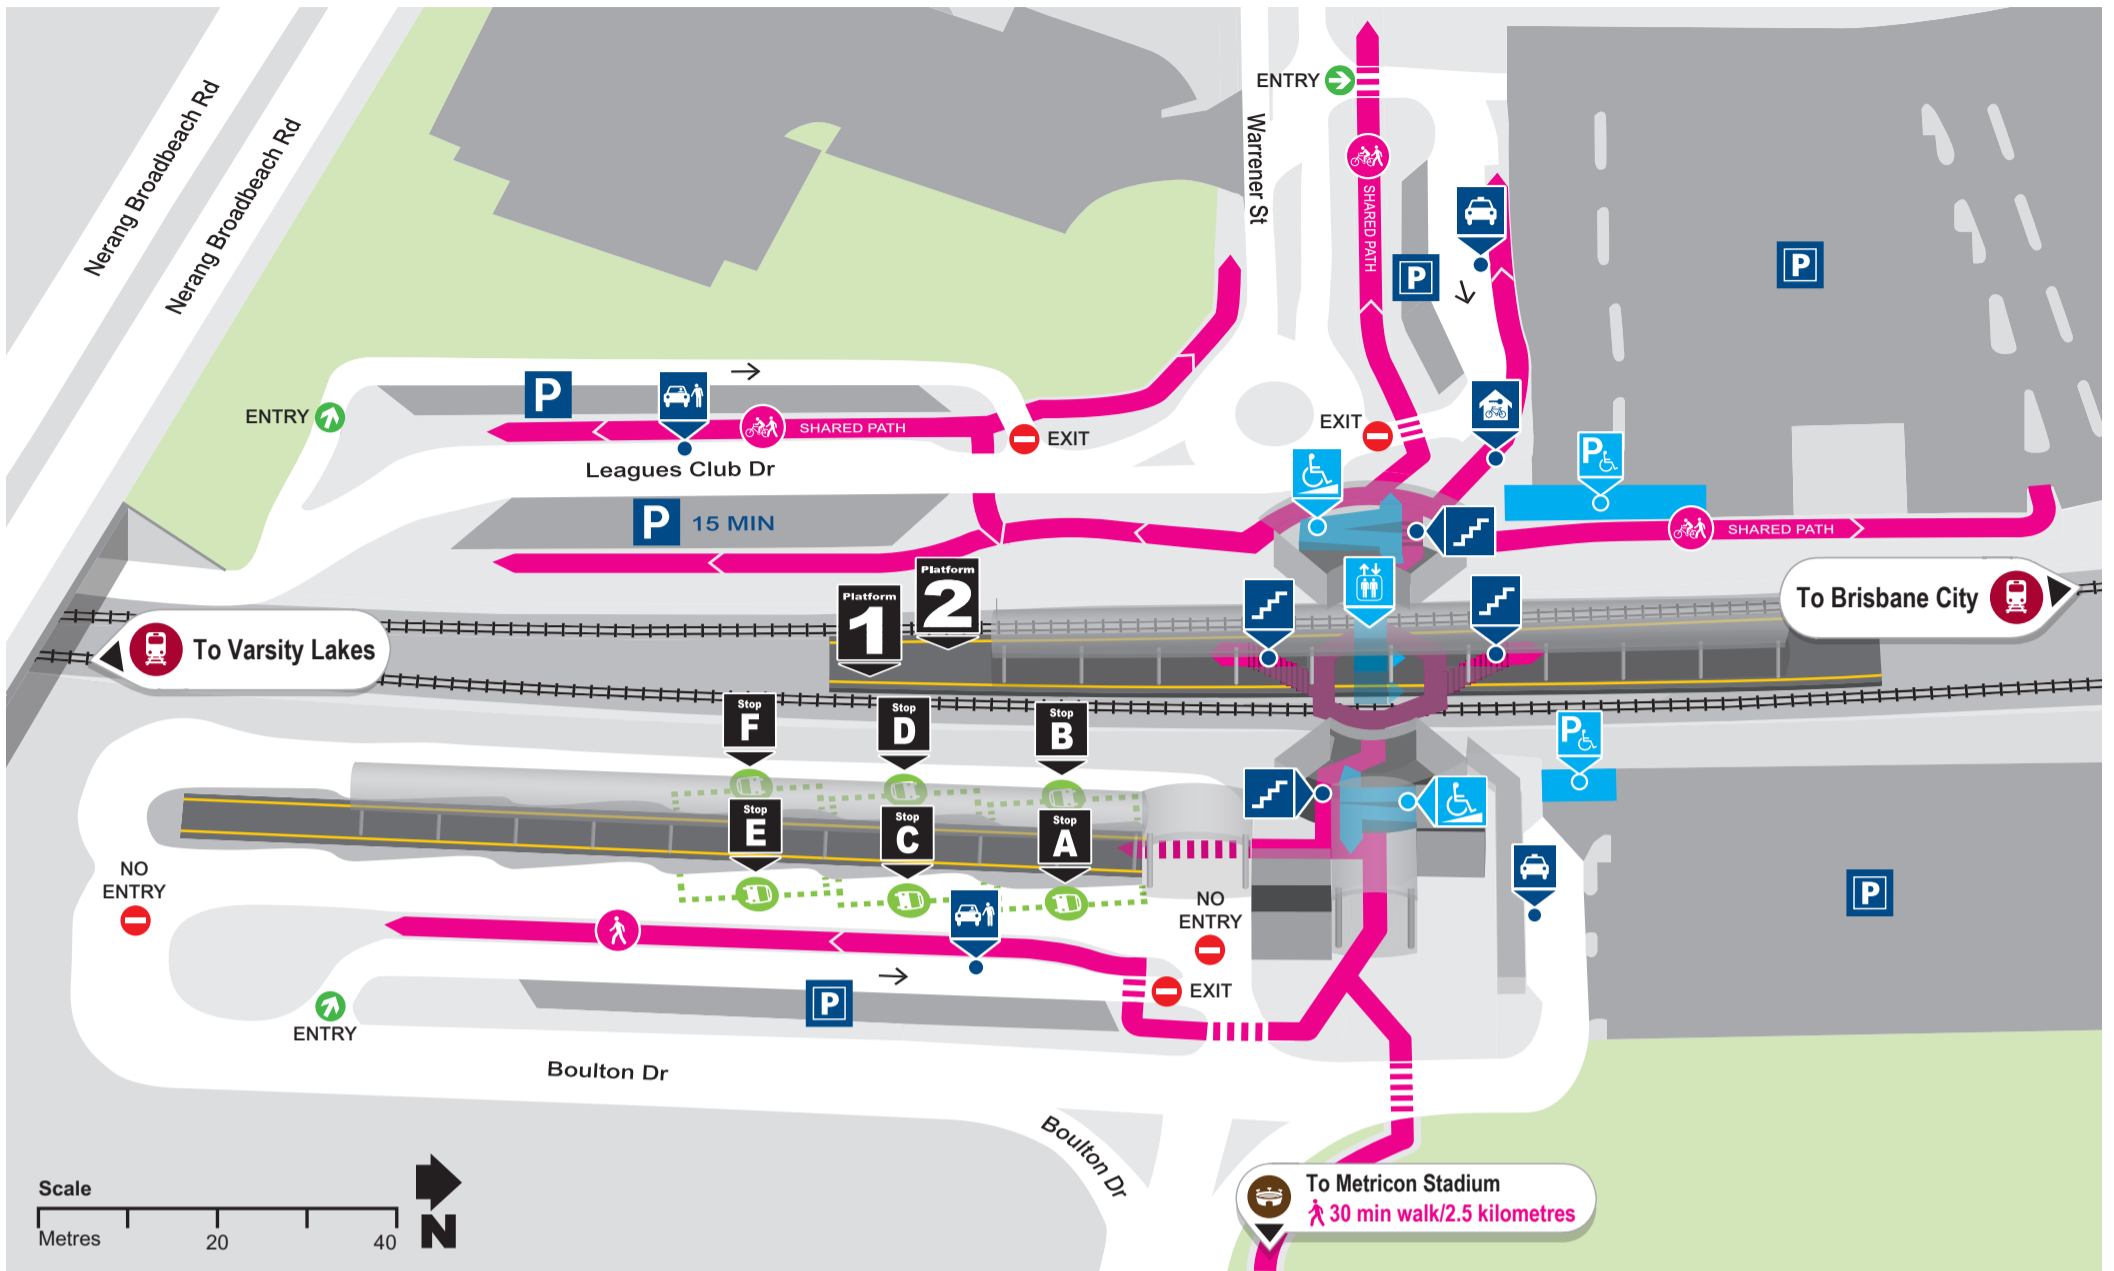

# Nerang station locality map

Effective February 2018

Download the **MyTransLink** app, visit [translink.com.au](http://translink.com.au) or call 13 12 30