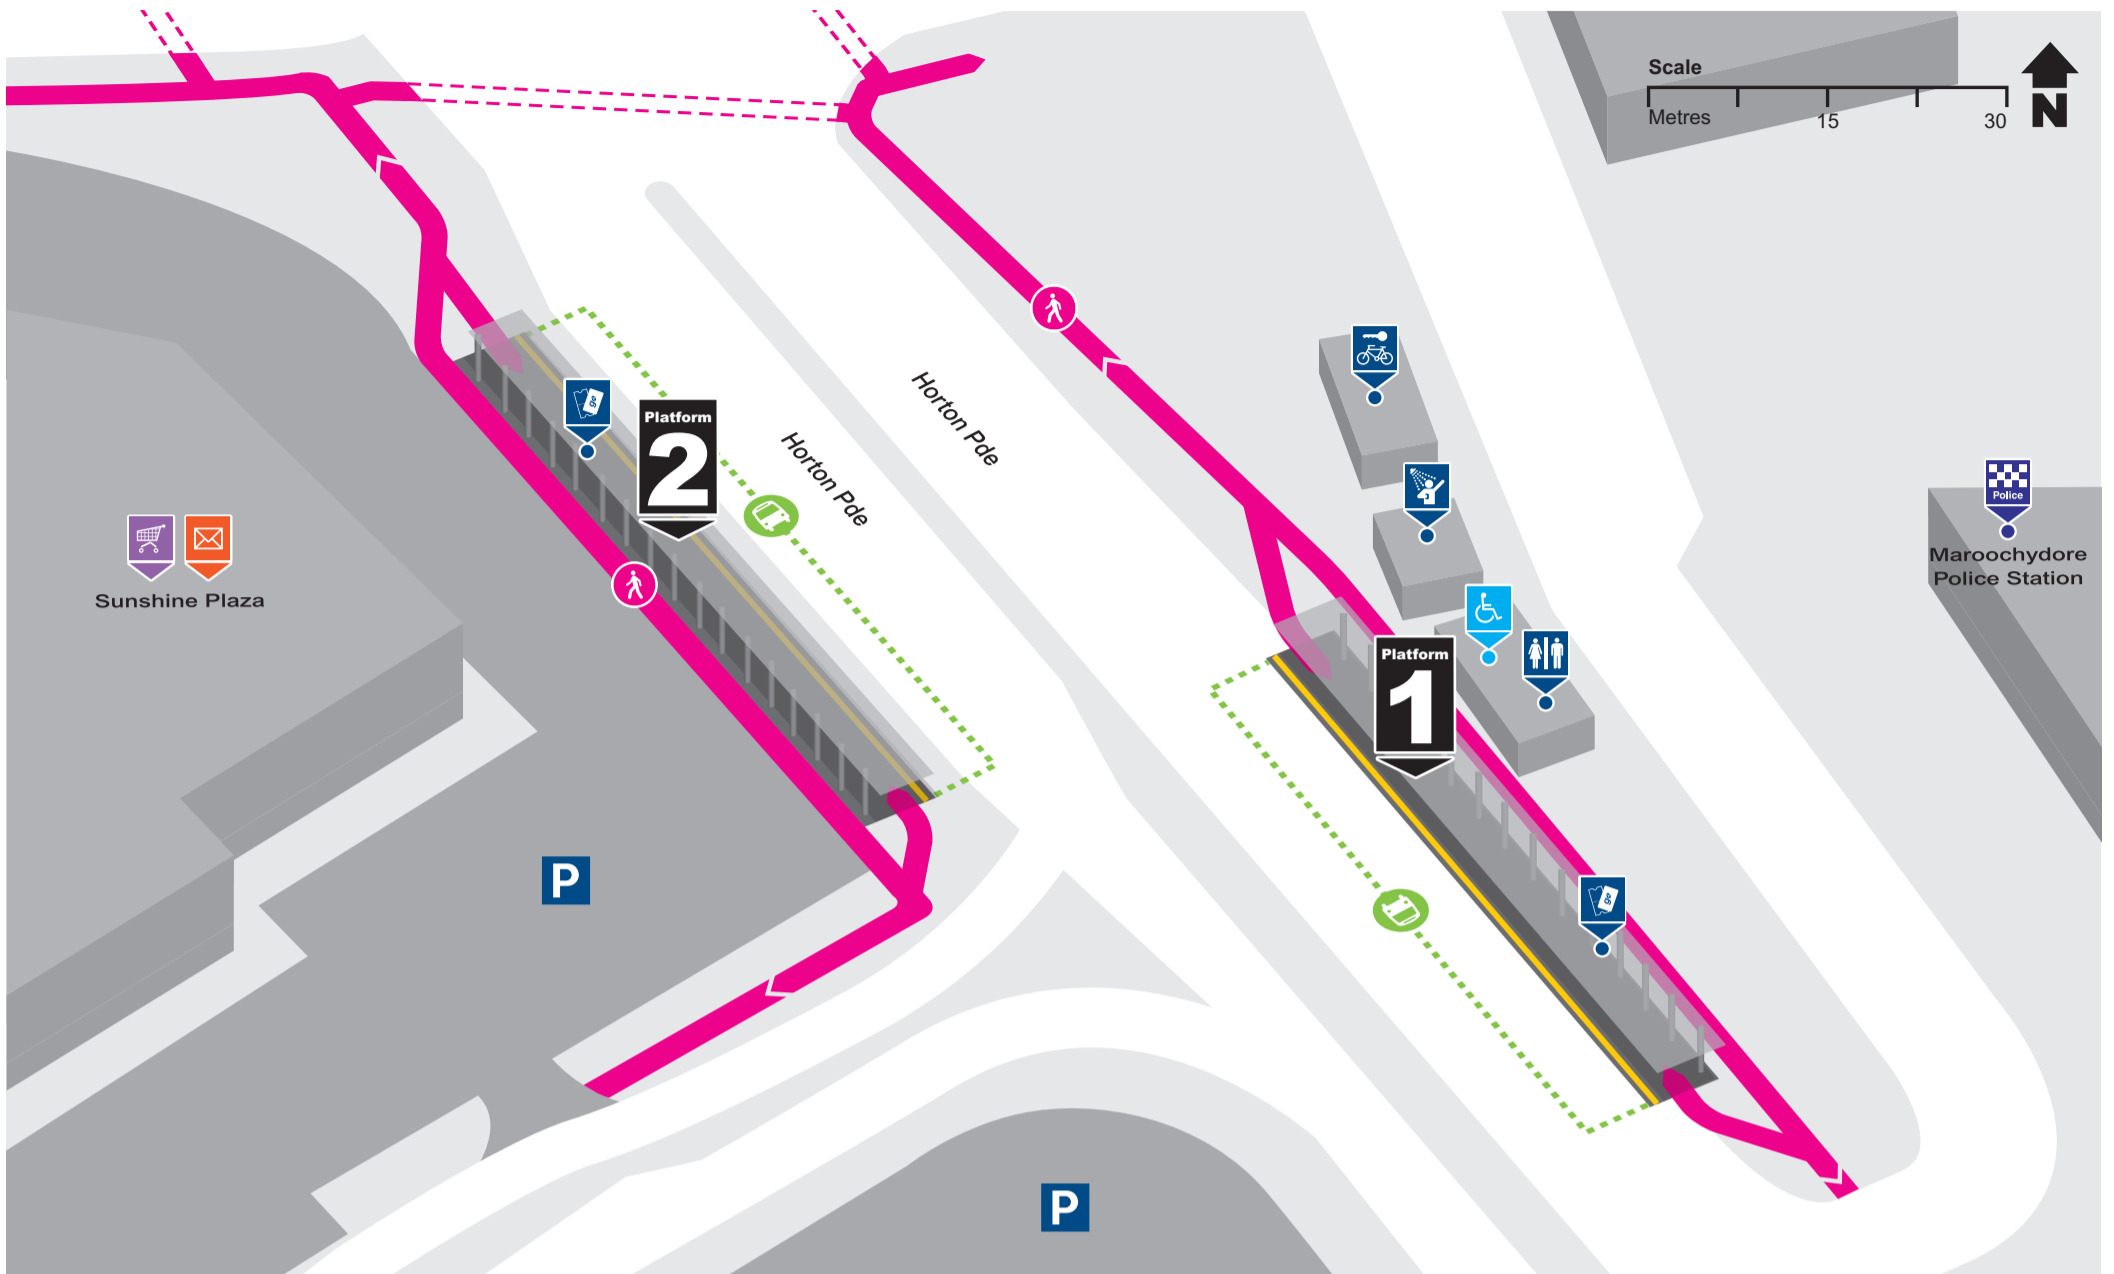

# Maroochydore station locality map

Effective February 2018

Download the **MyTransLink** app, visit [translink.com.au](http://translink.com.au) or call 13 12 30