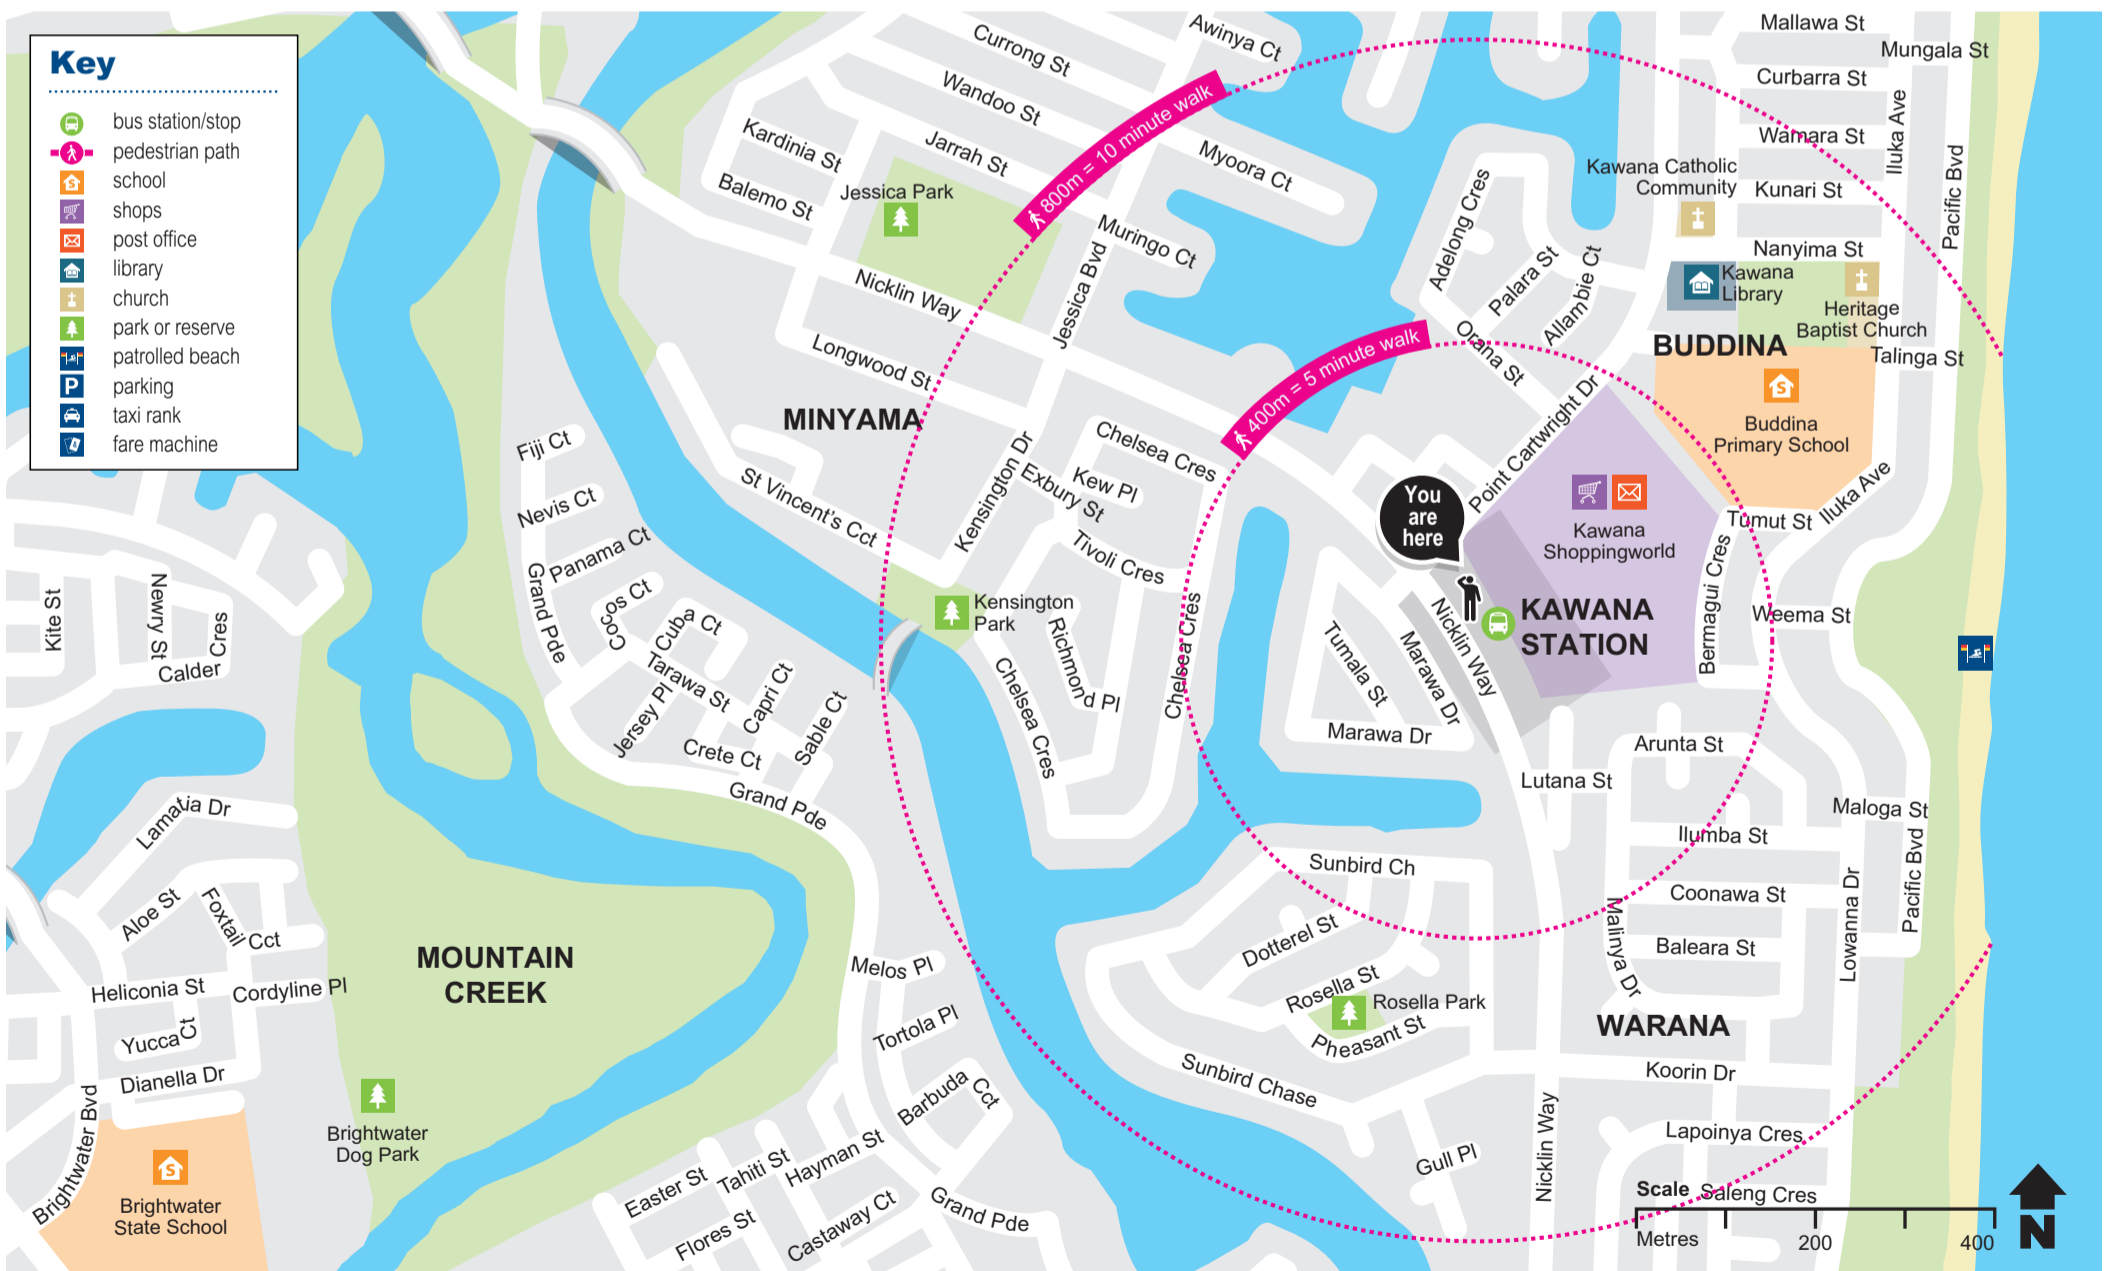

Kawana station locality map

Effective February 2018

Download the **MyTransLink** app, visit translink.com.au or call 13 12 30