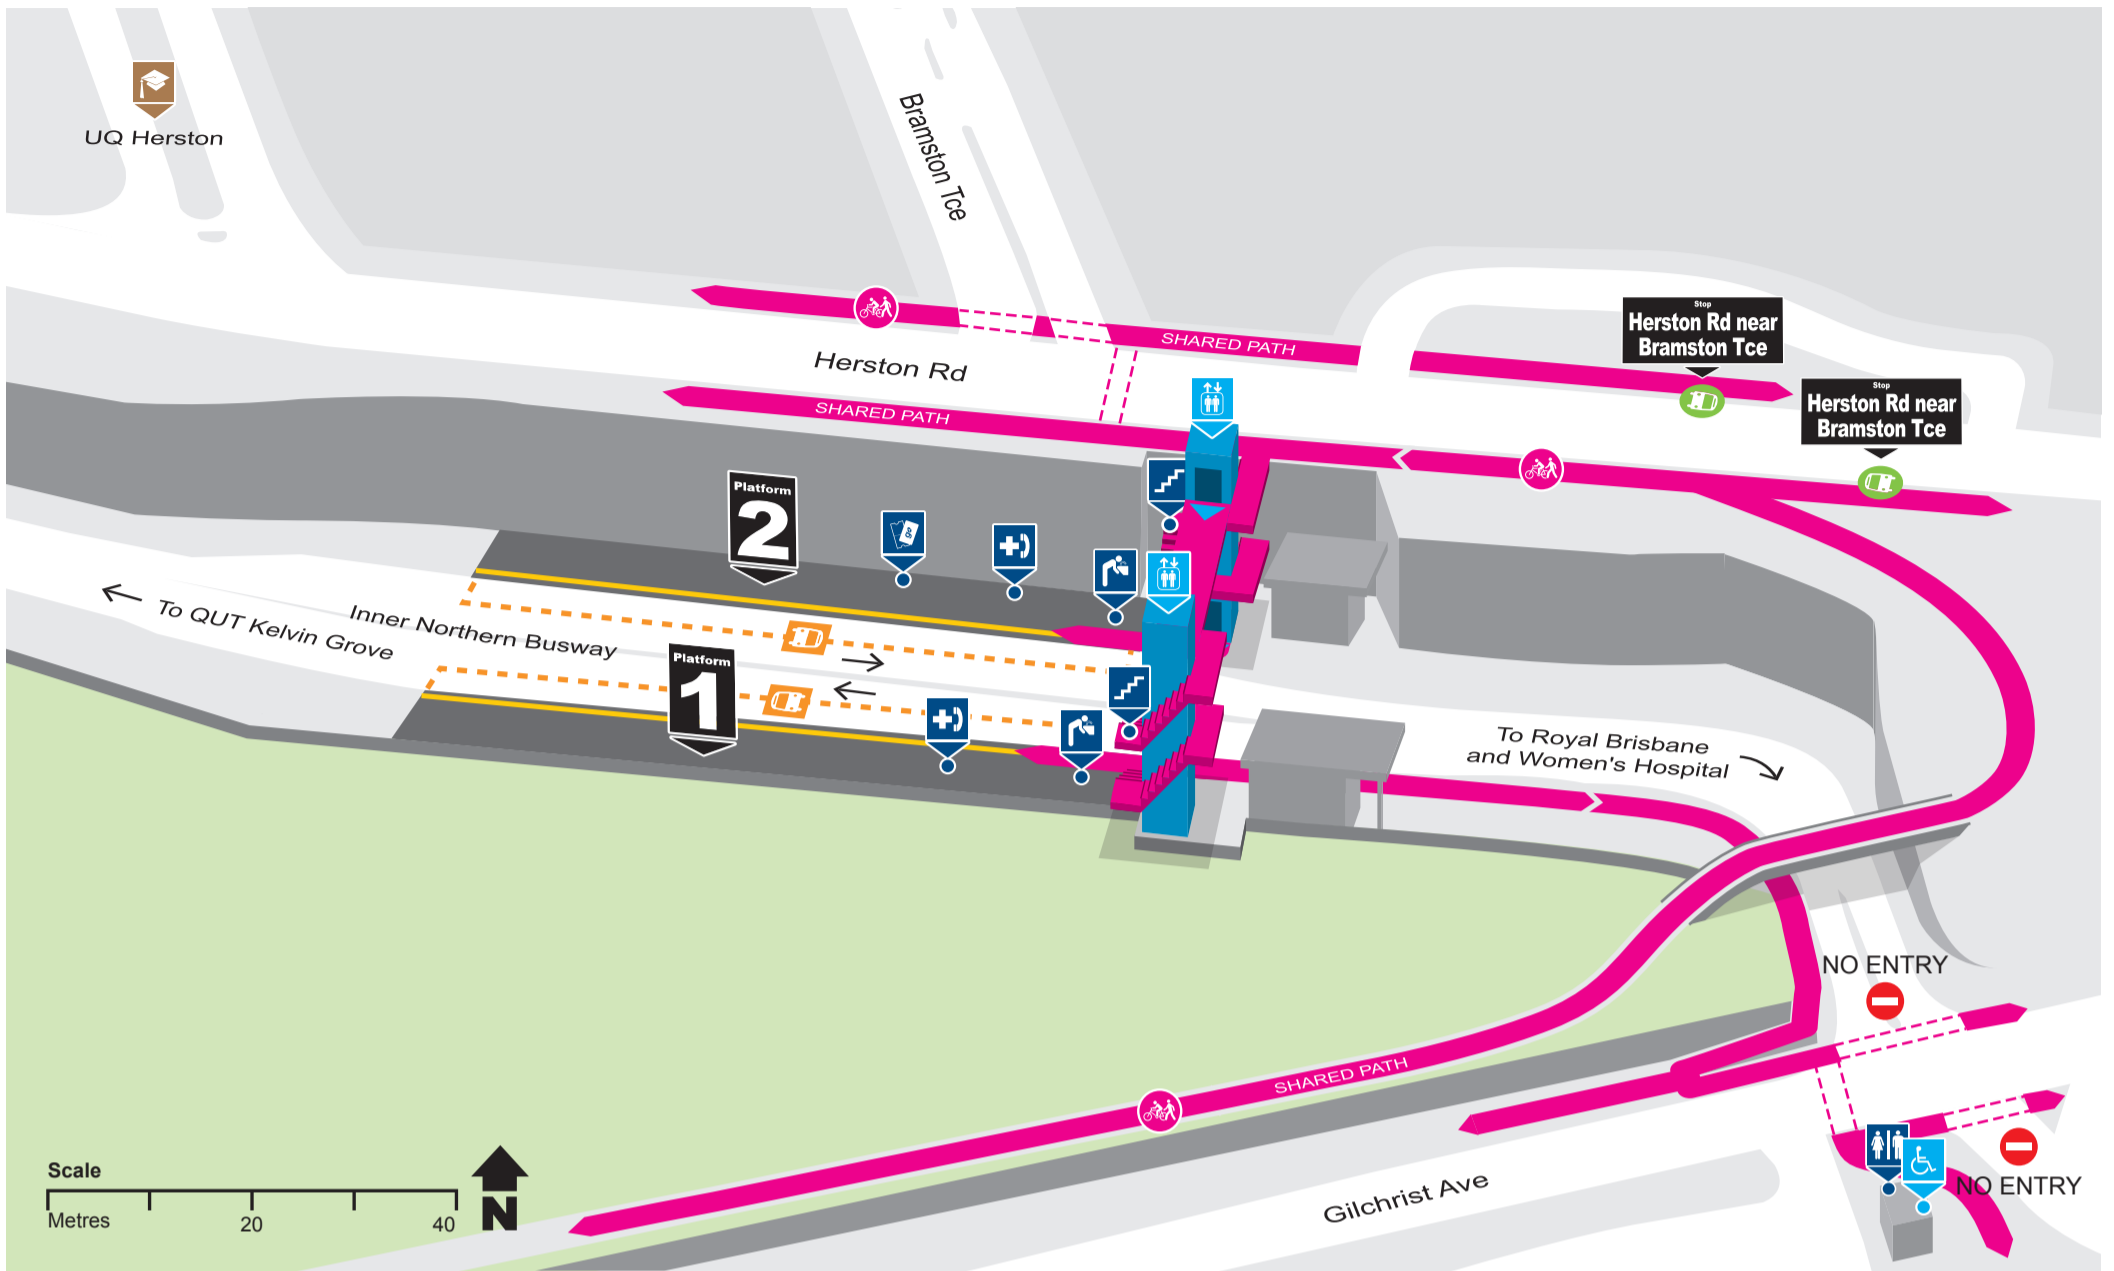

Herston station locality map

Effective February 2018

Download the MyTransLink app, visit translink.com.au or call 13 12 30