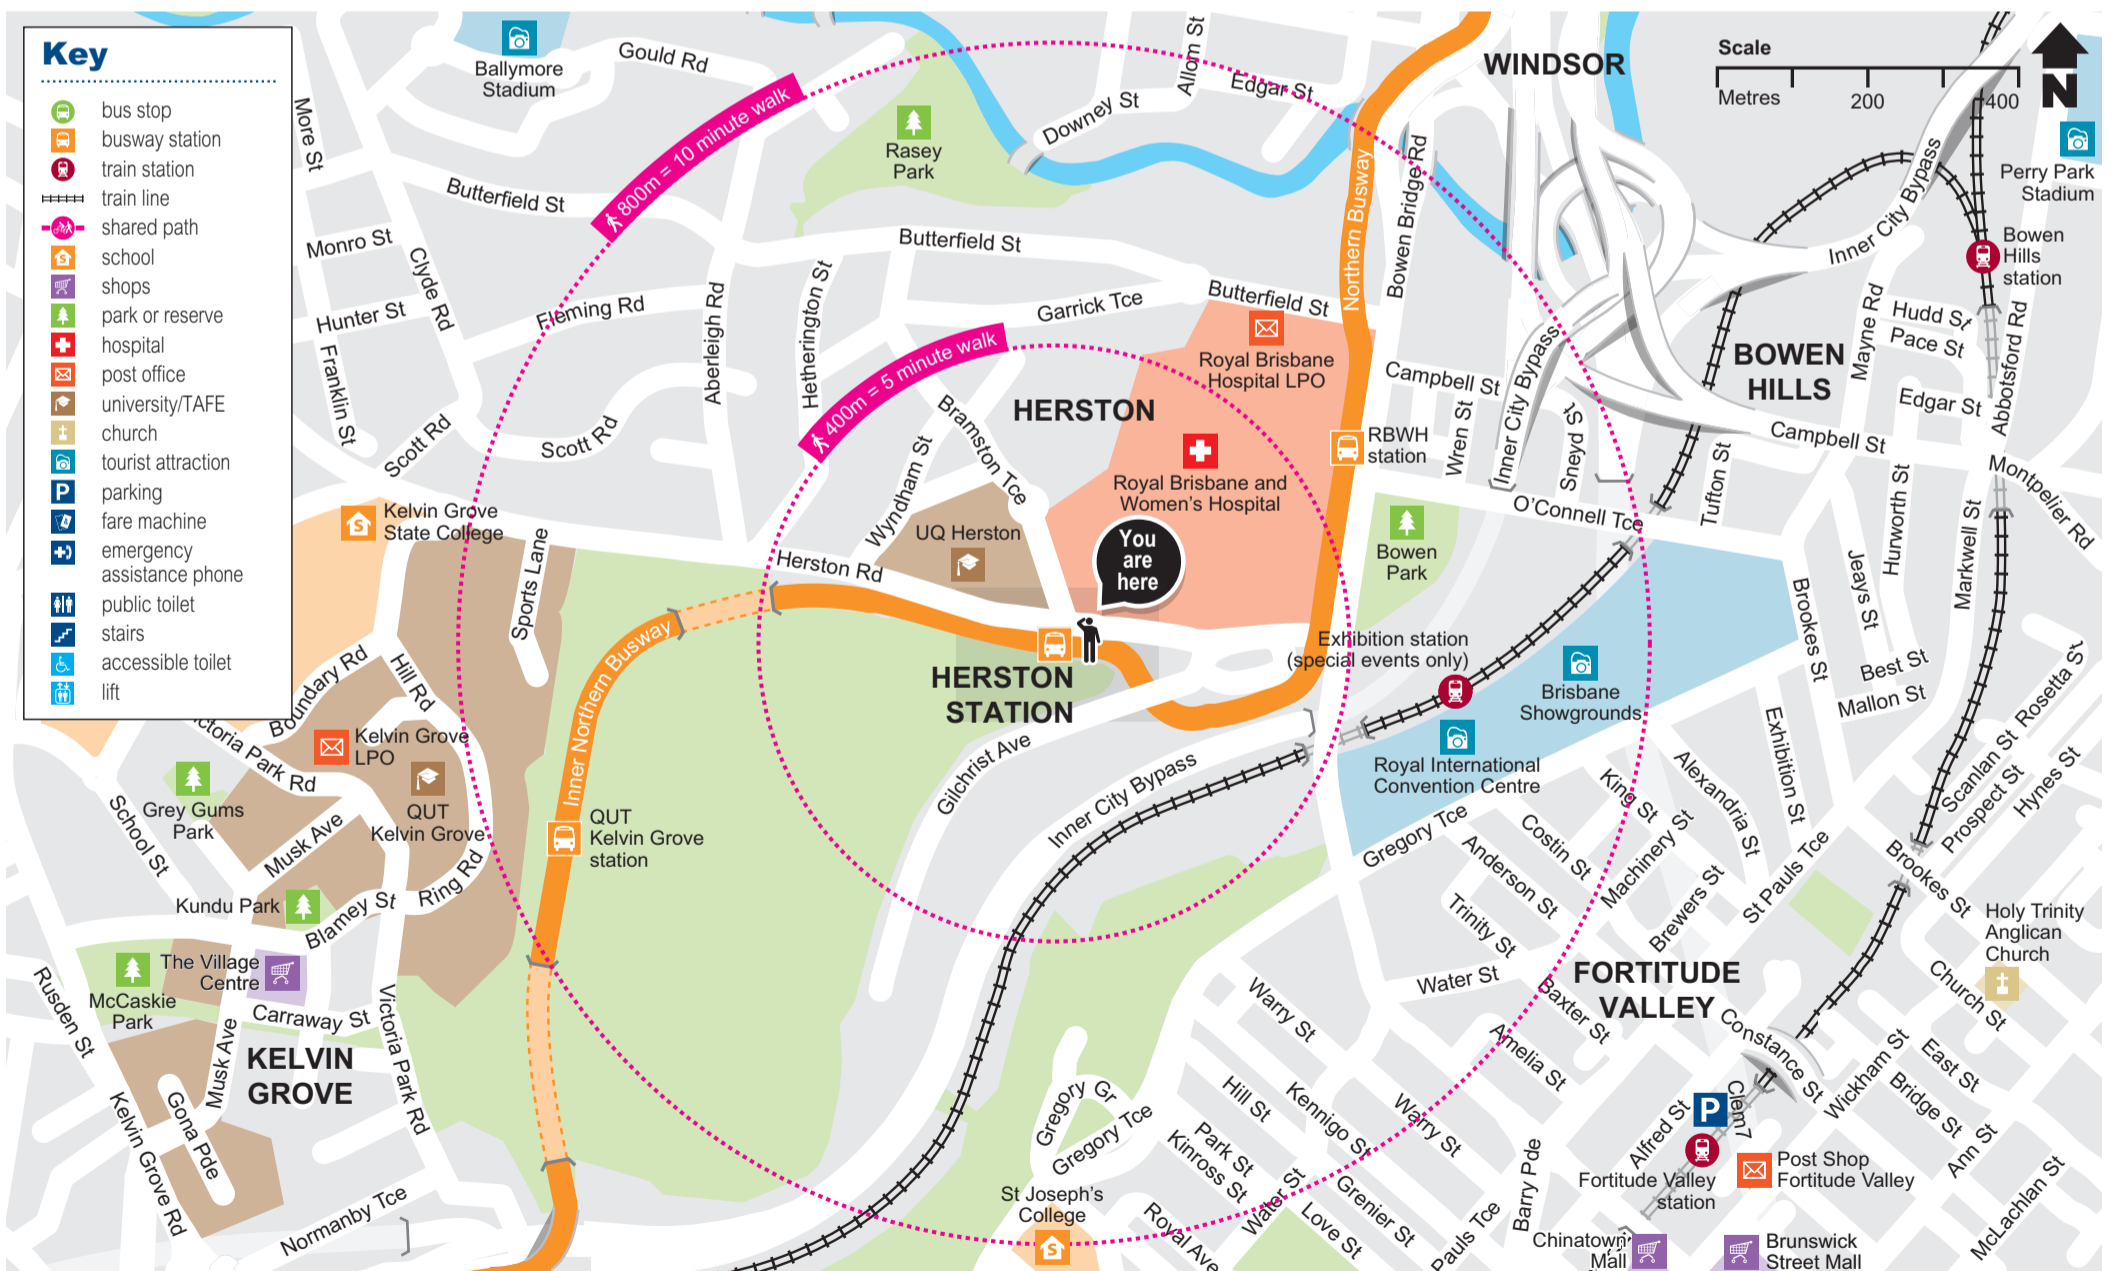

Herston station locality map

Effective February 2018

Download the MyTransLink app, visit translink.com.au or call 13 12 30