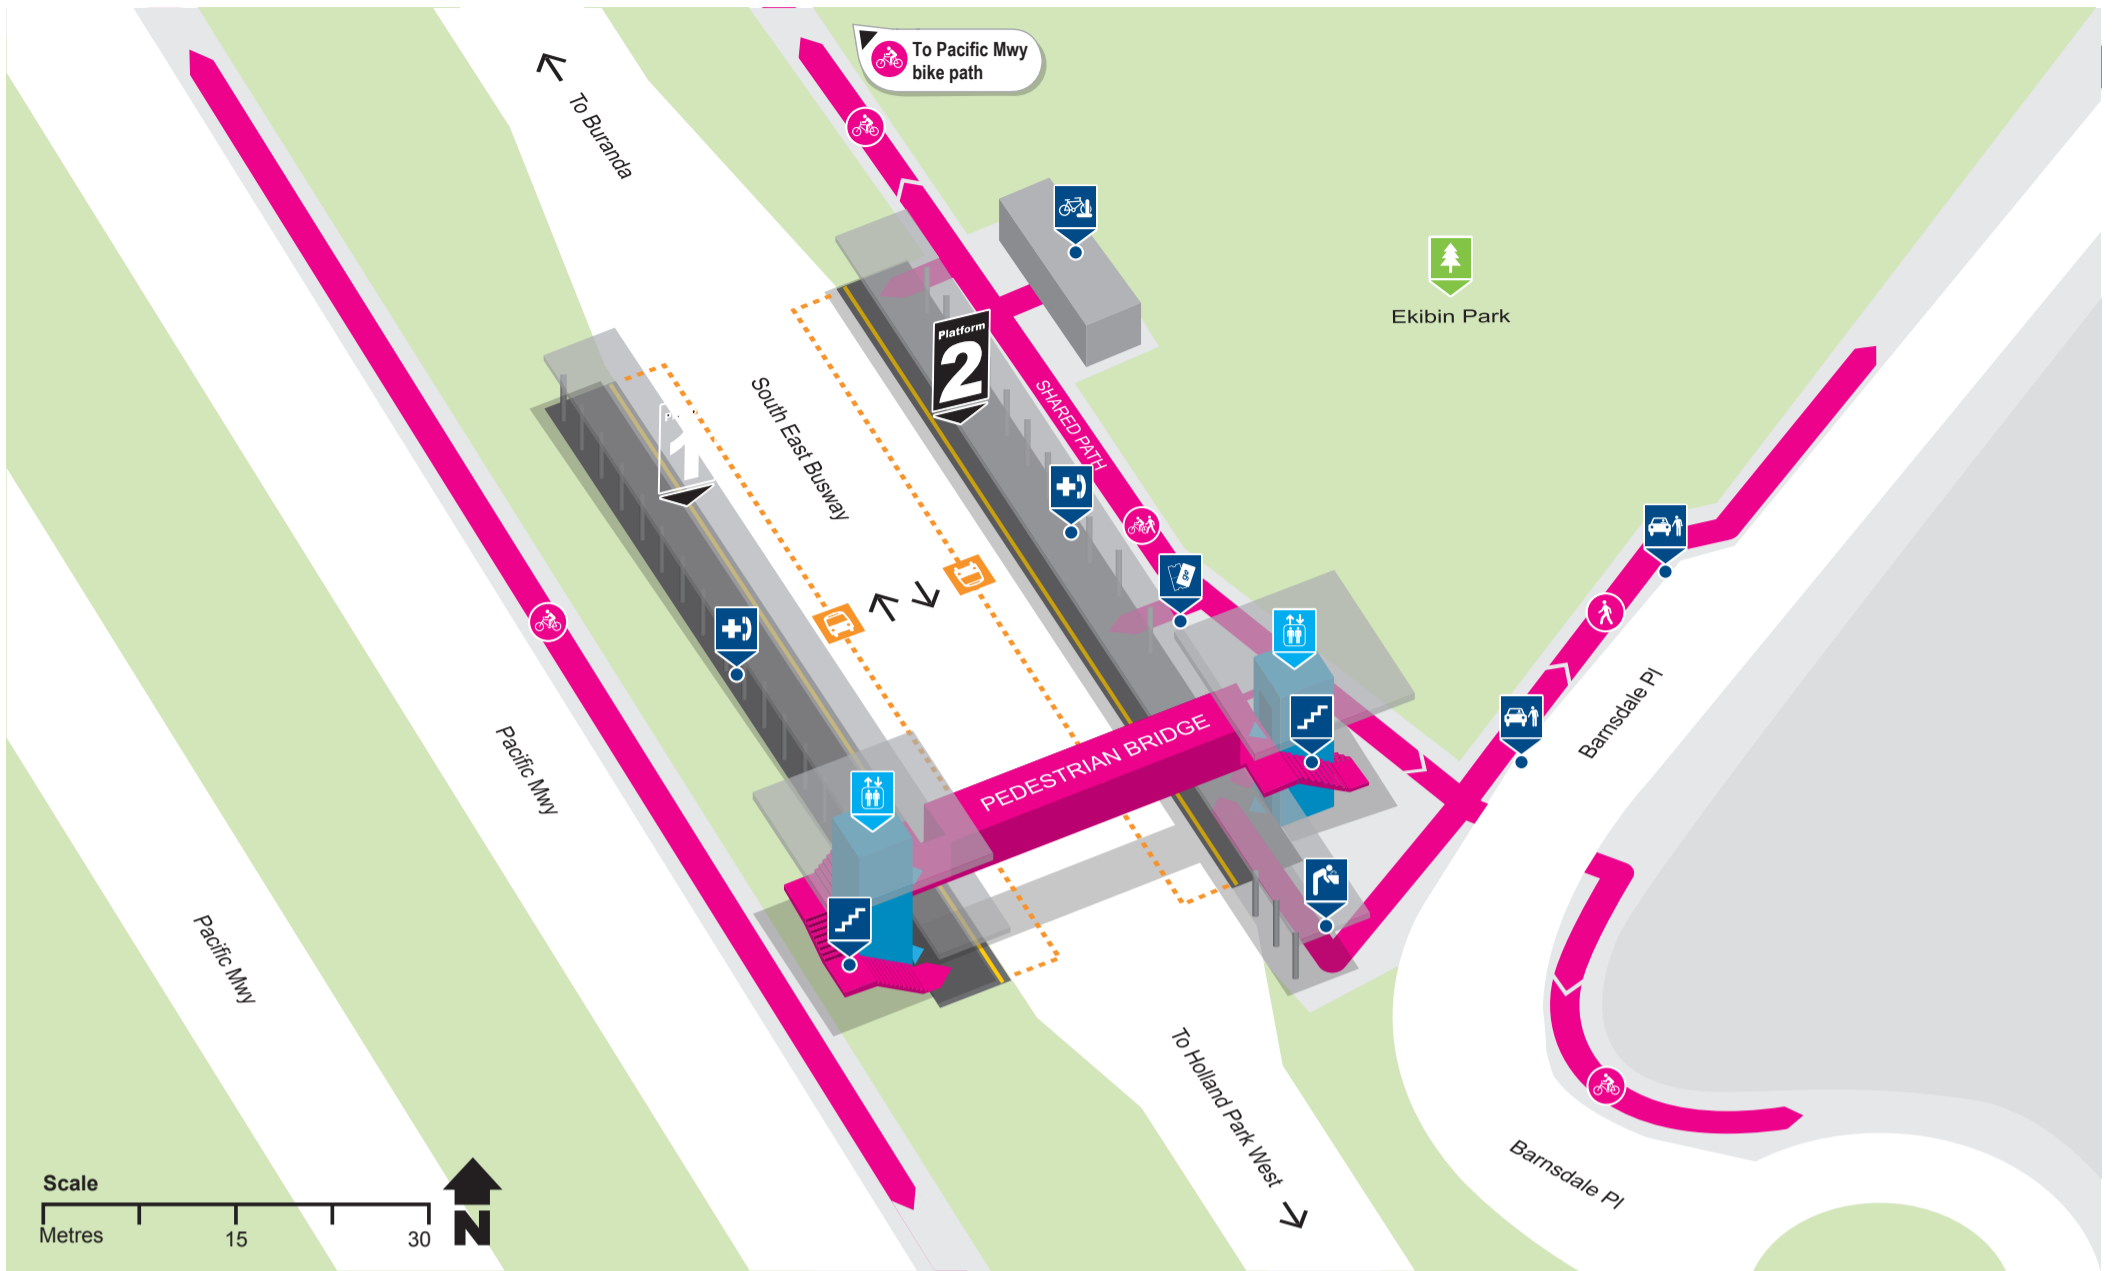

Greenslopes station locality map

Effective February 2018

Download the **MyTransLink** app, visit translink.com.au or call 13 12 30