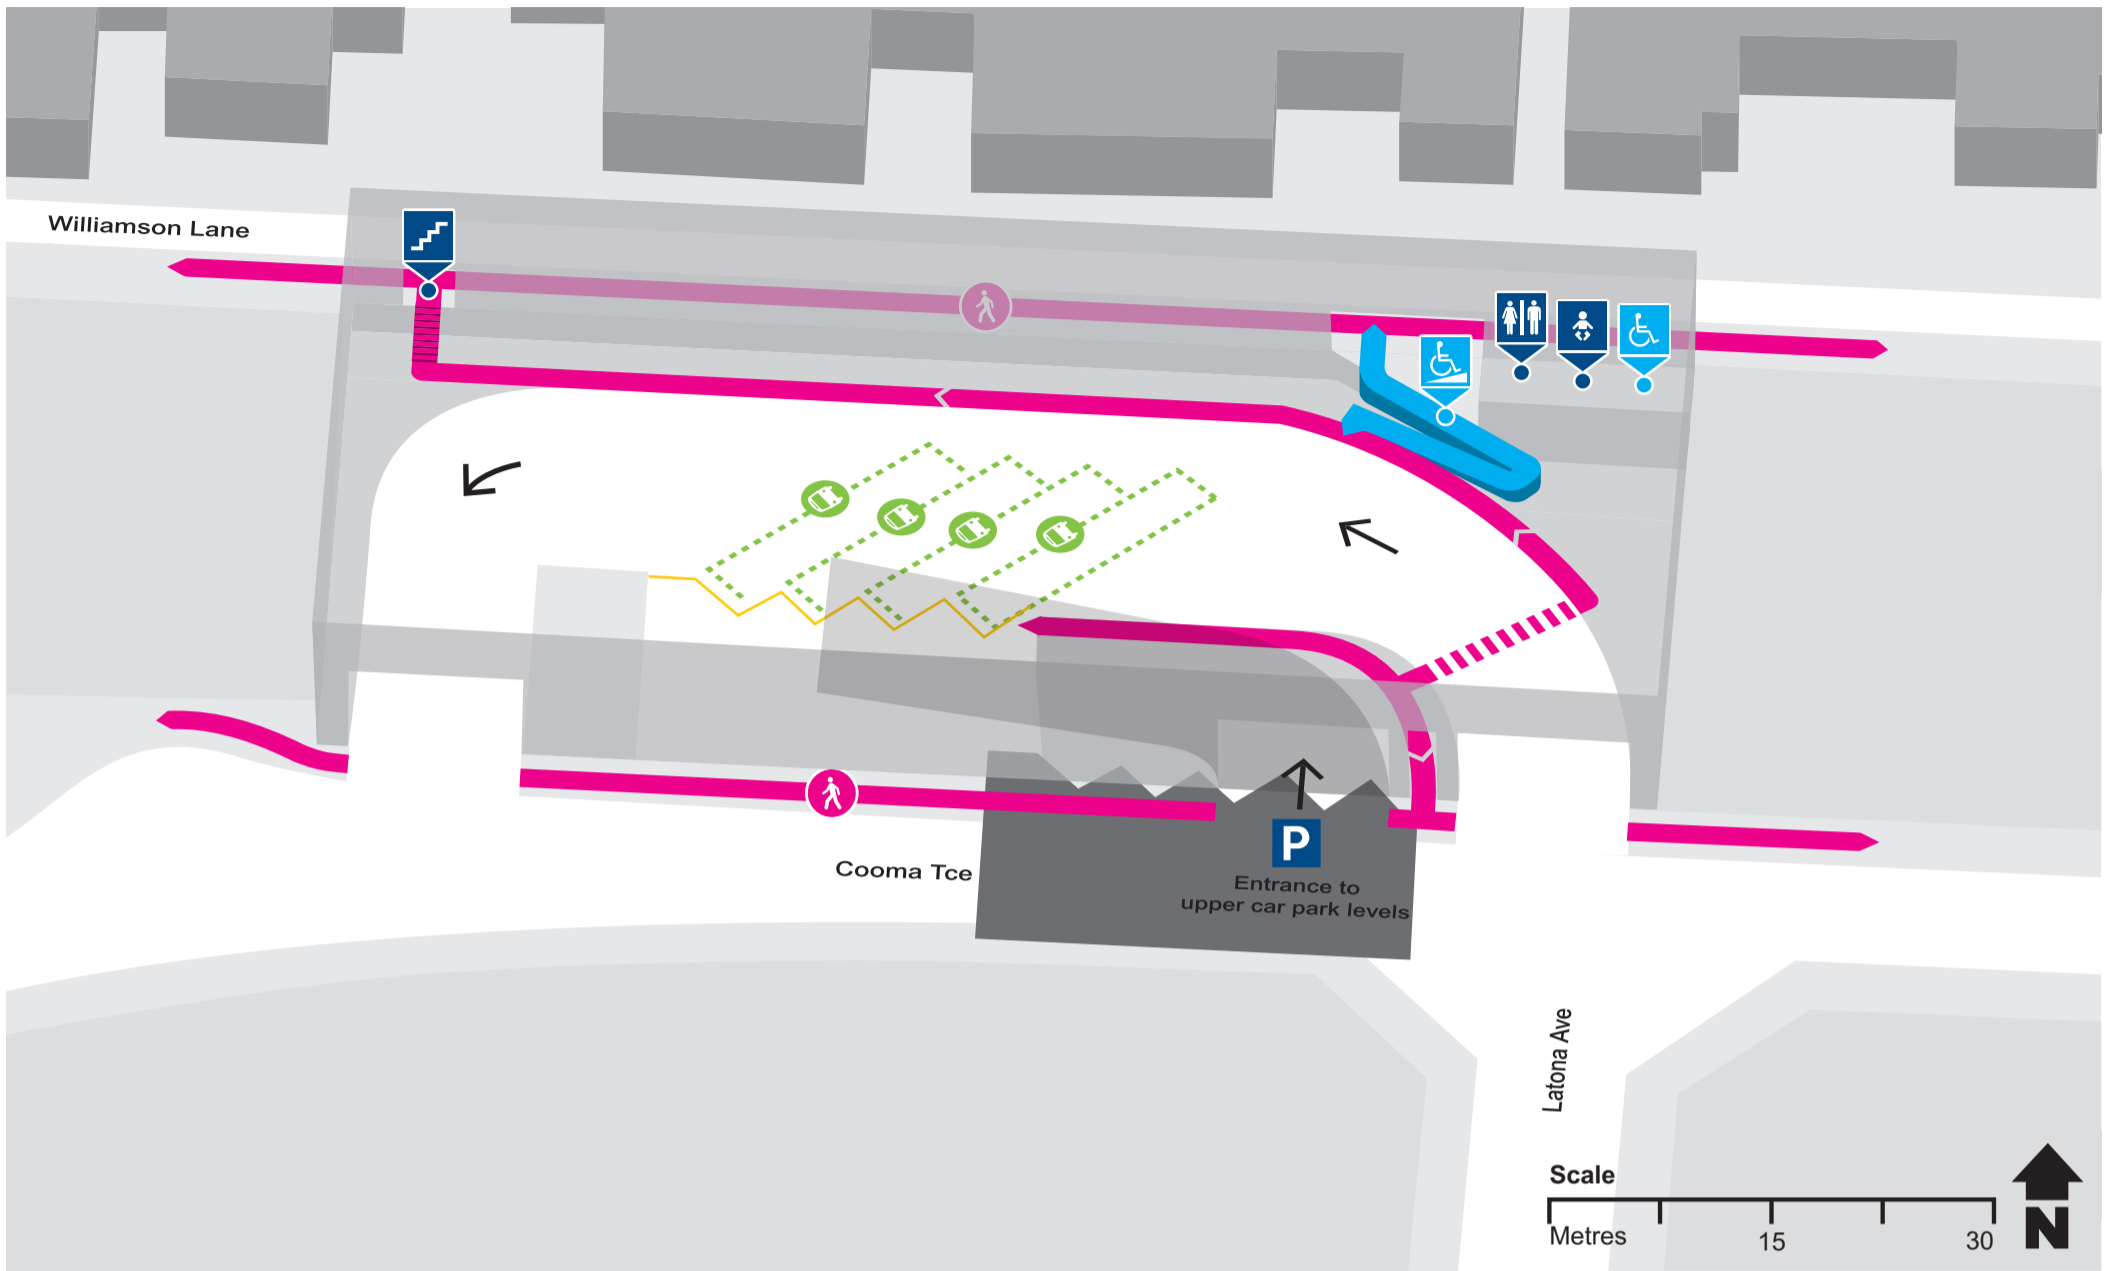

Caloundra station locality map

Effective February 2018

Download the **MyTransLink** app, visit translink.com.au or call 13 12 30