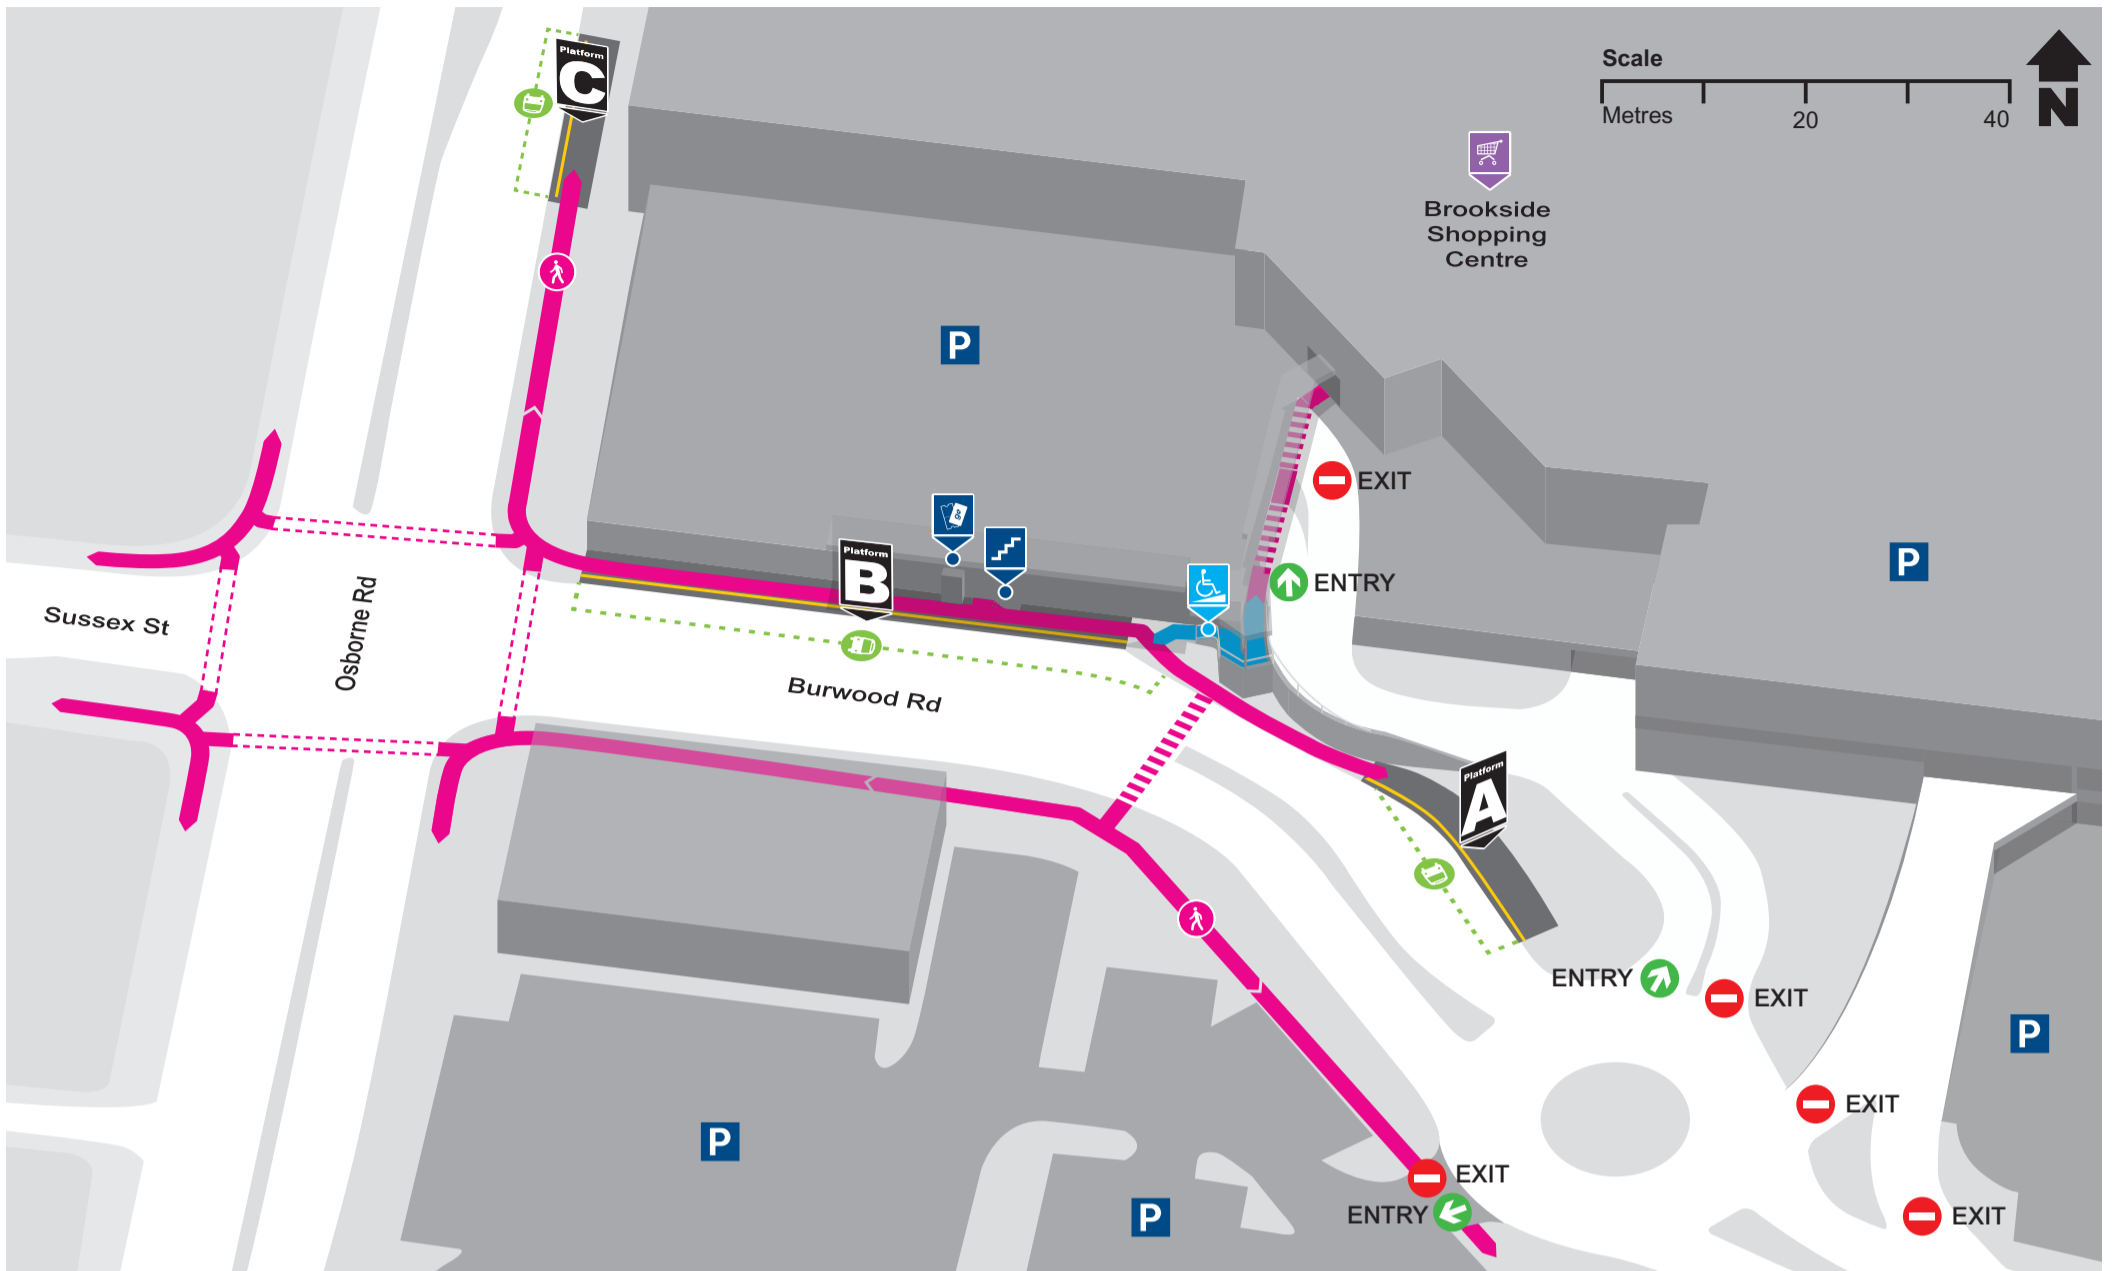

Brookside Shopping Centre station locality map

Effective February 2018

Download the MyTransLink app, visit translink.com.au or call 13 12 30