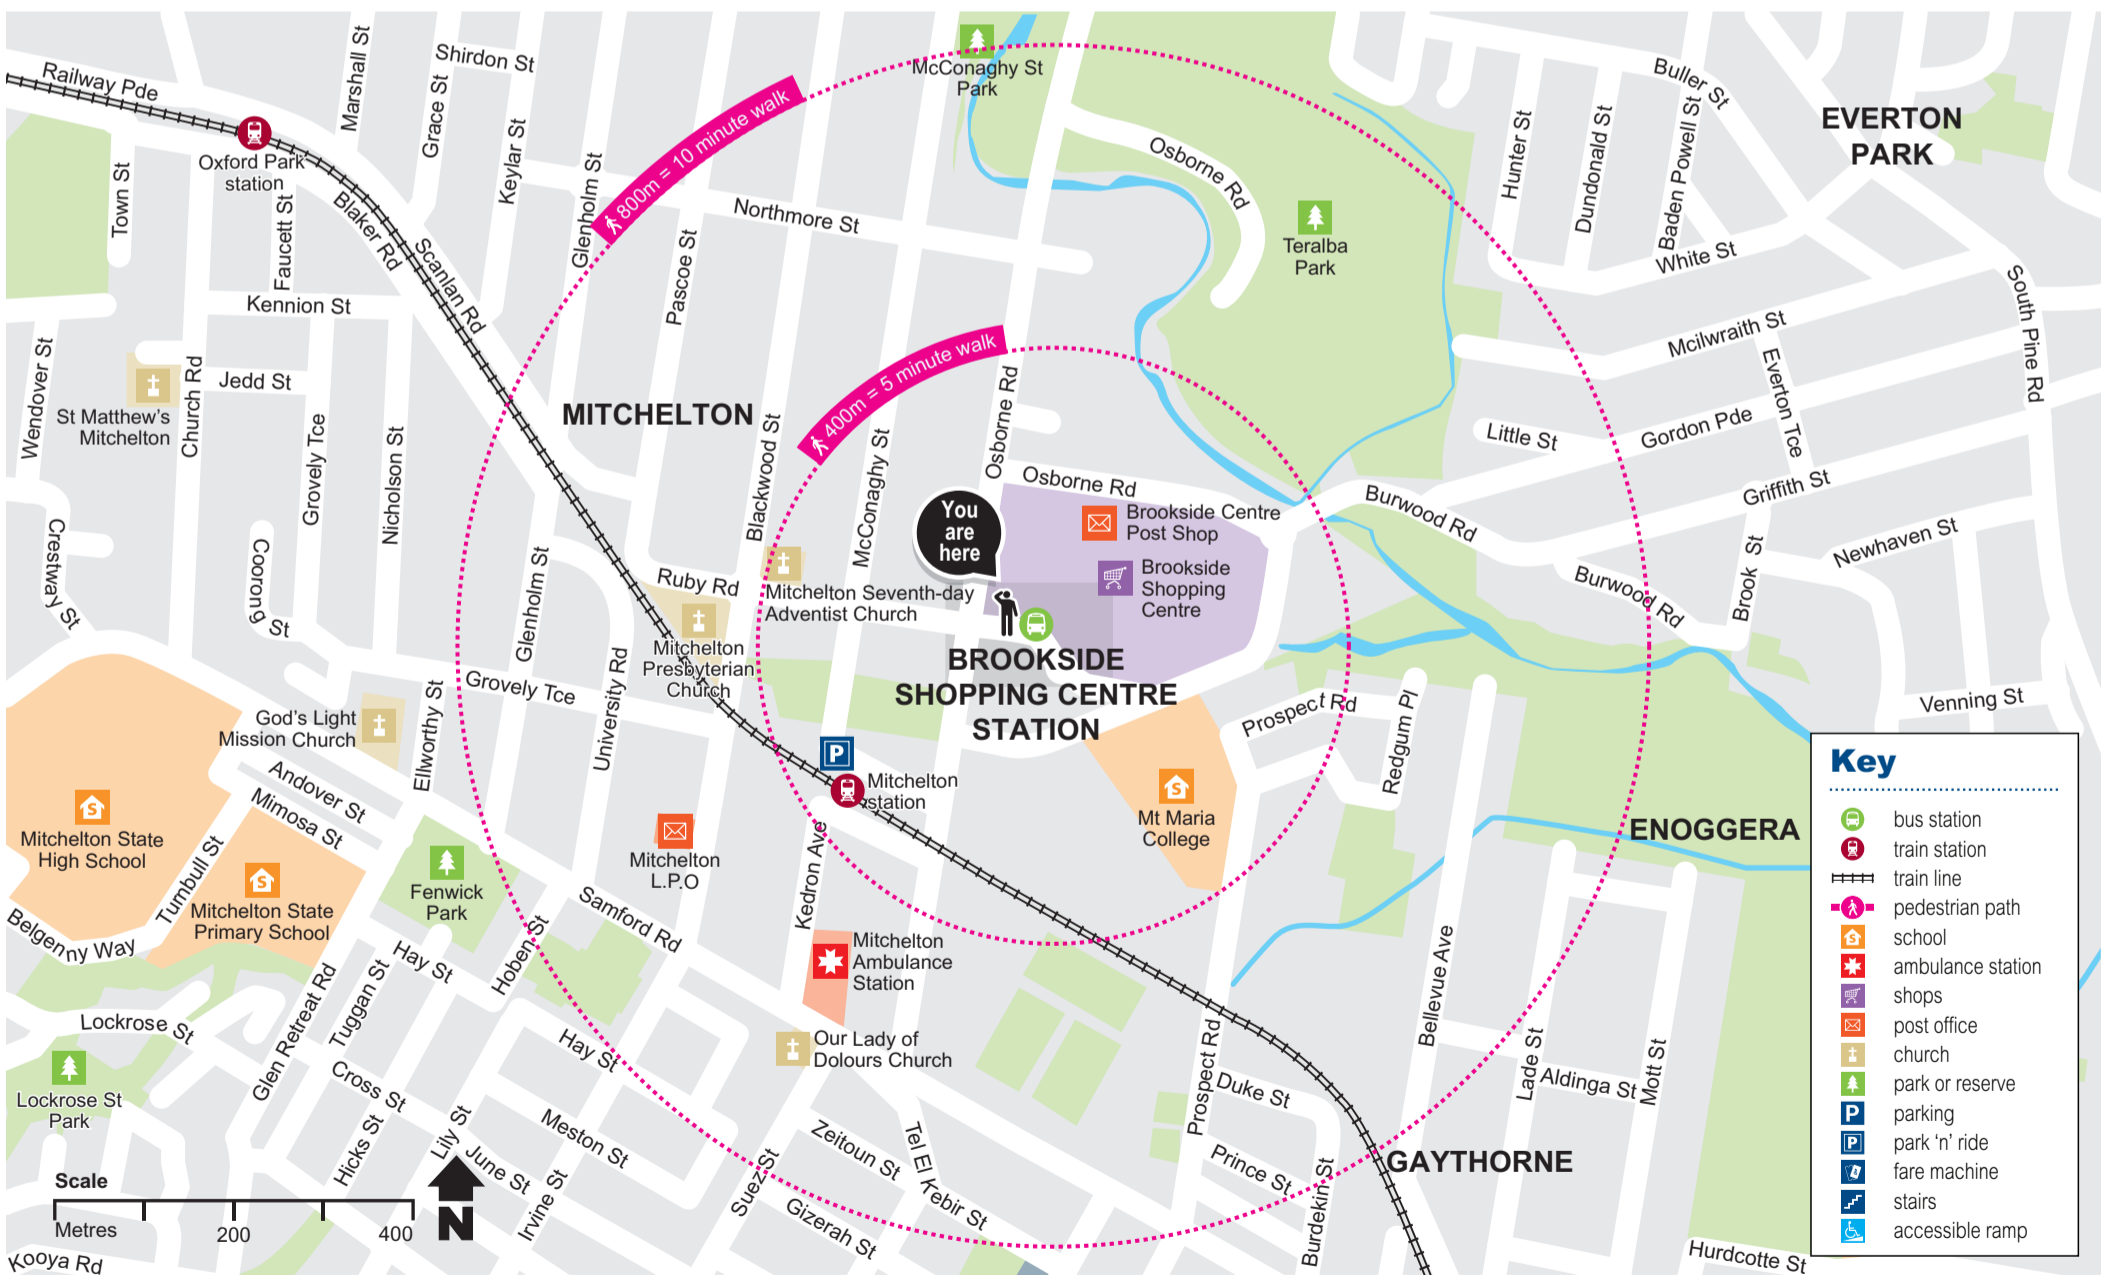

Brookside Shopping Centre station locality map

Effective February 2018

Download the MyTransLink app, visit translink.com.au or call 13 12 30