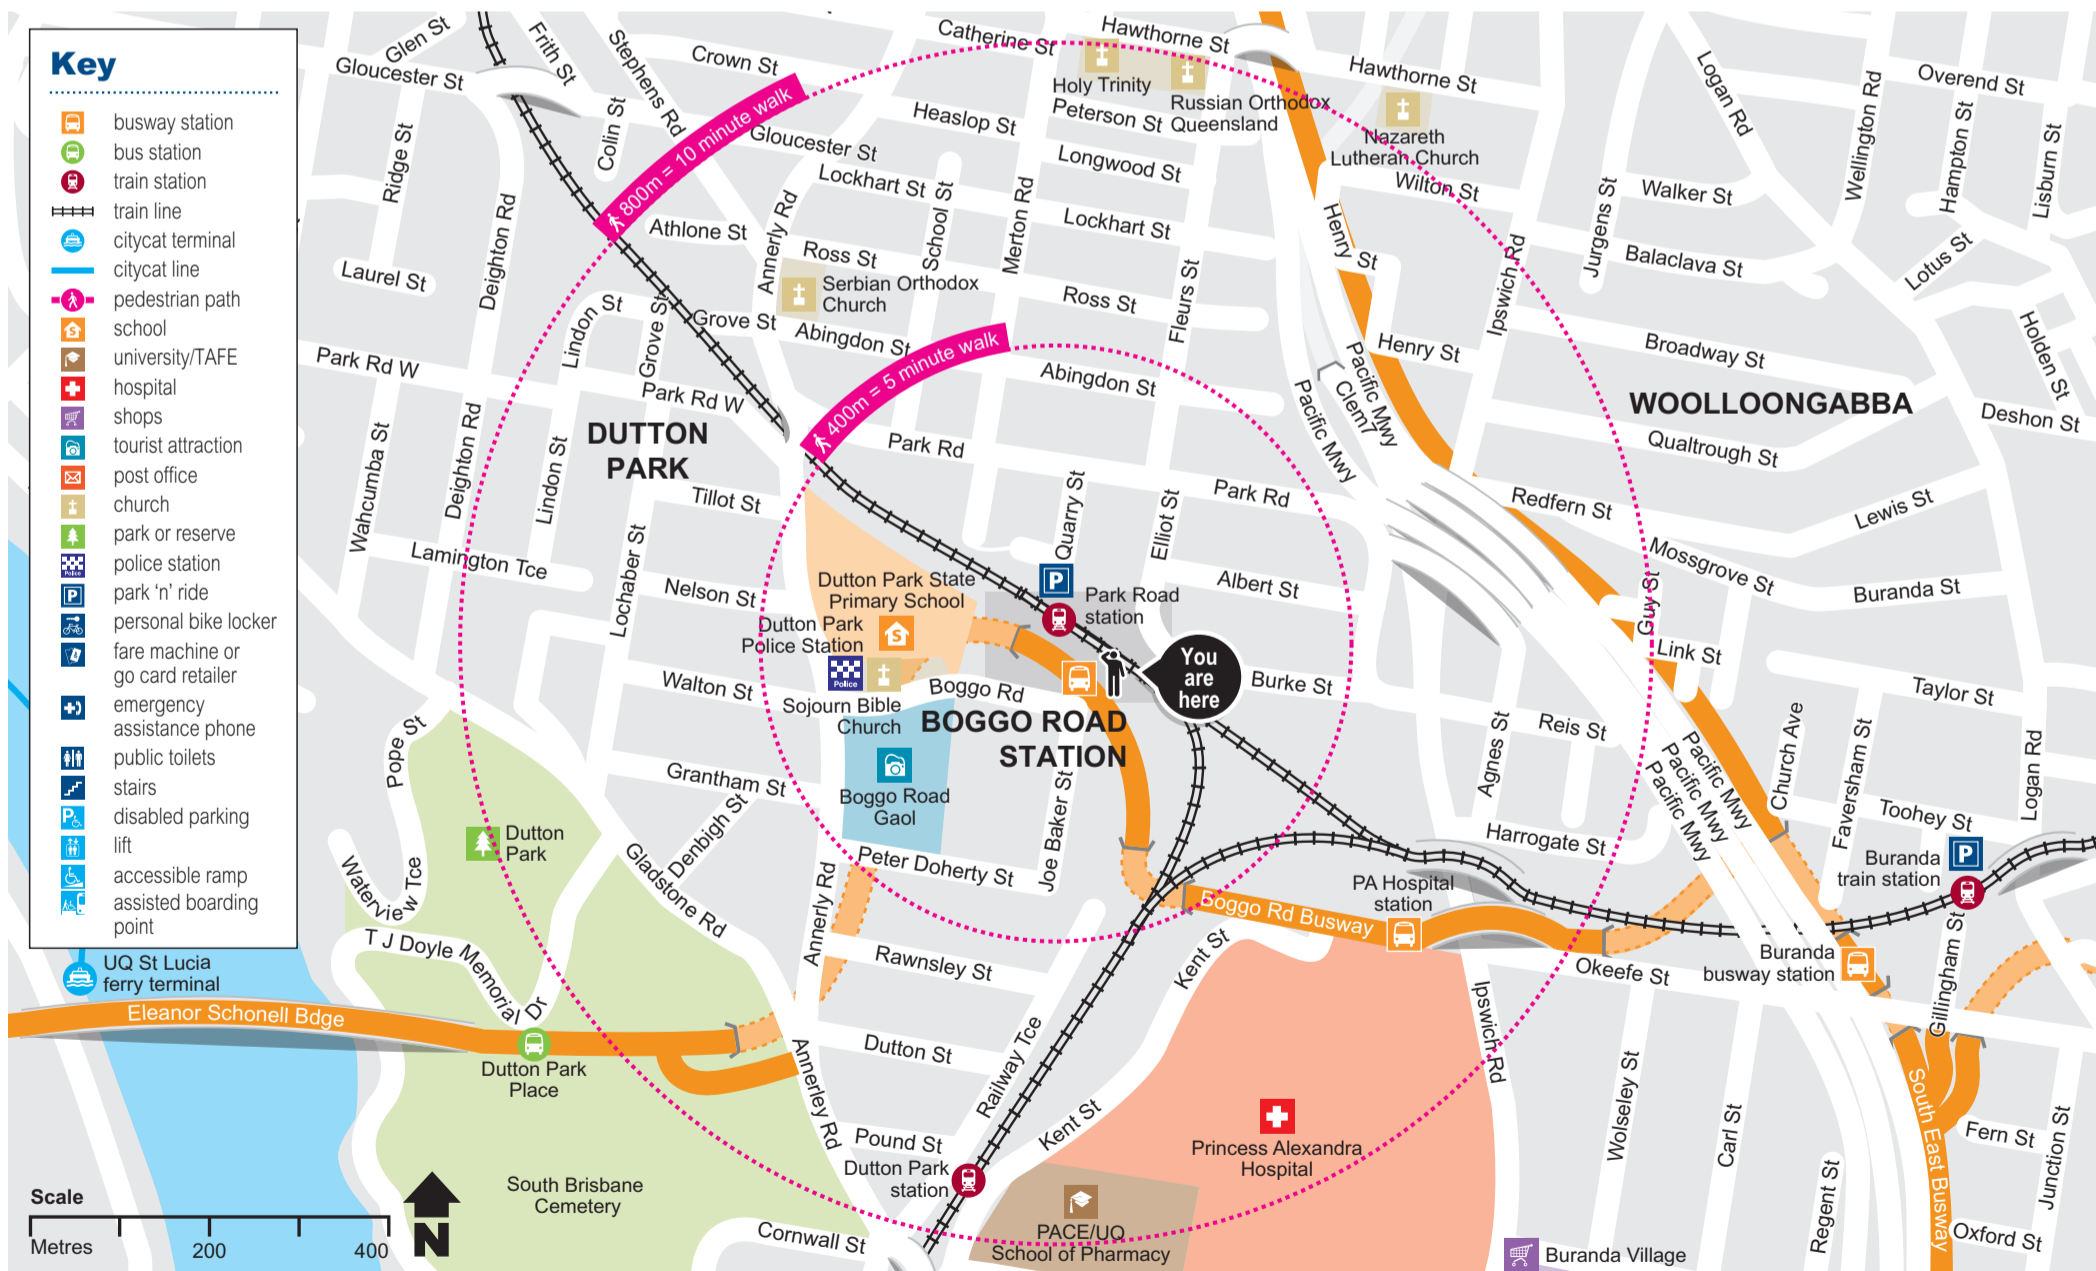

Boggo Road and Park Road station locality map

Effective February 2018

Download the **MyTransLink** app, visit translink.com.au or call 13 12 30