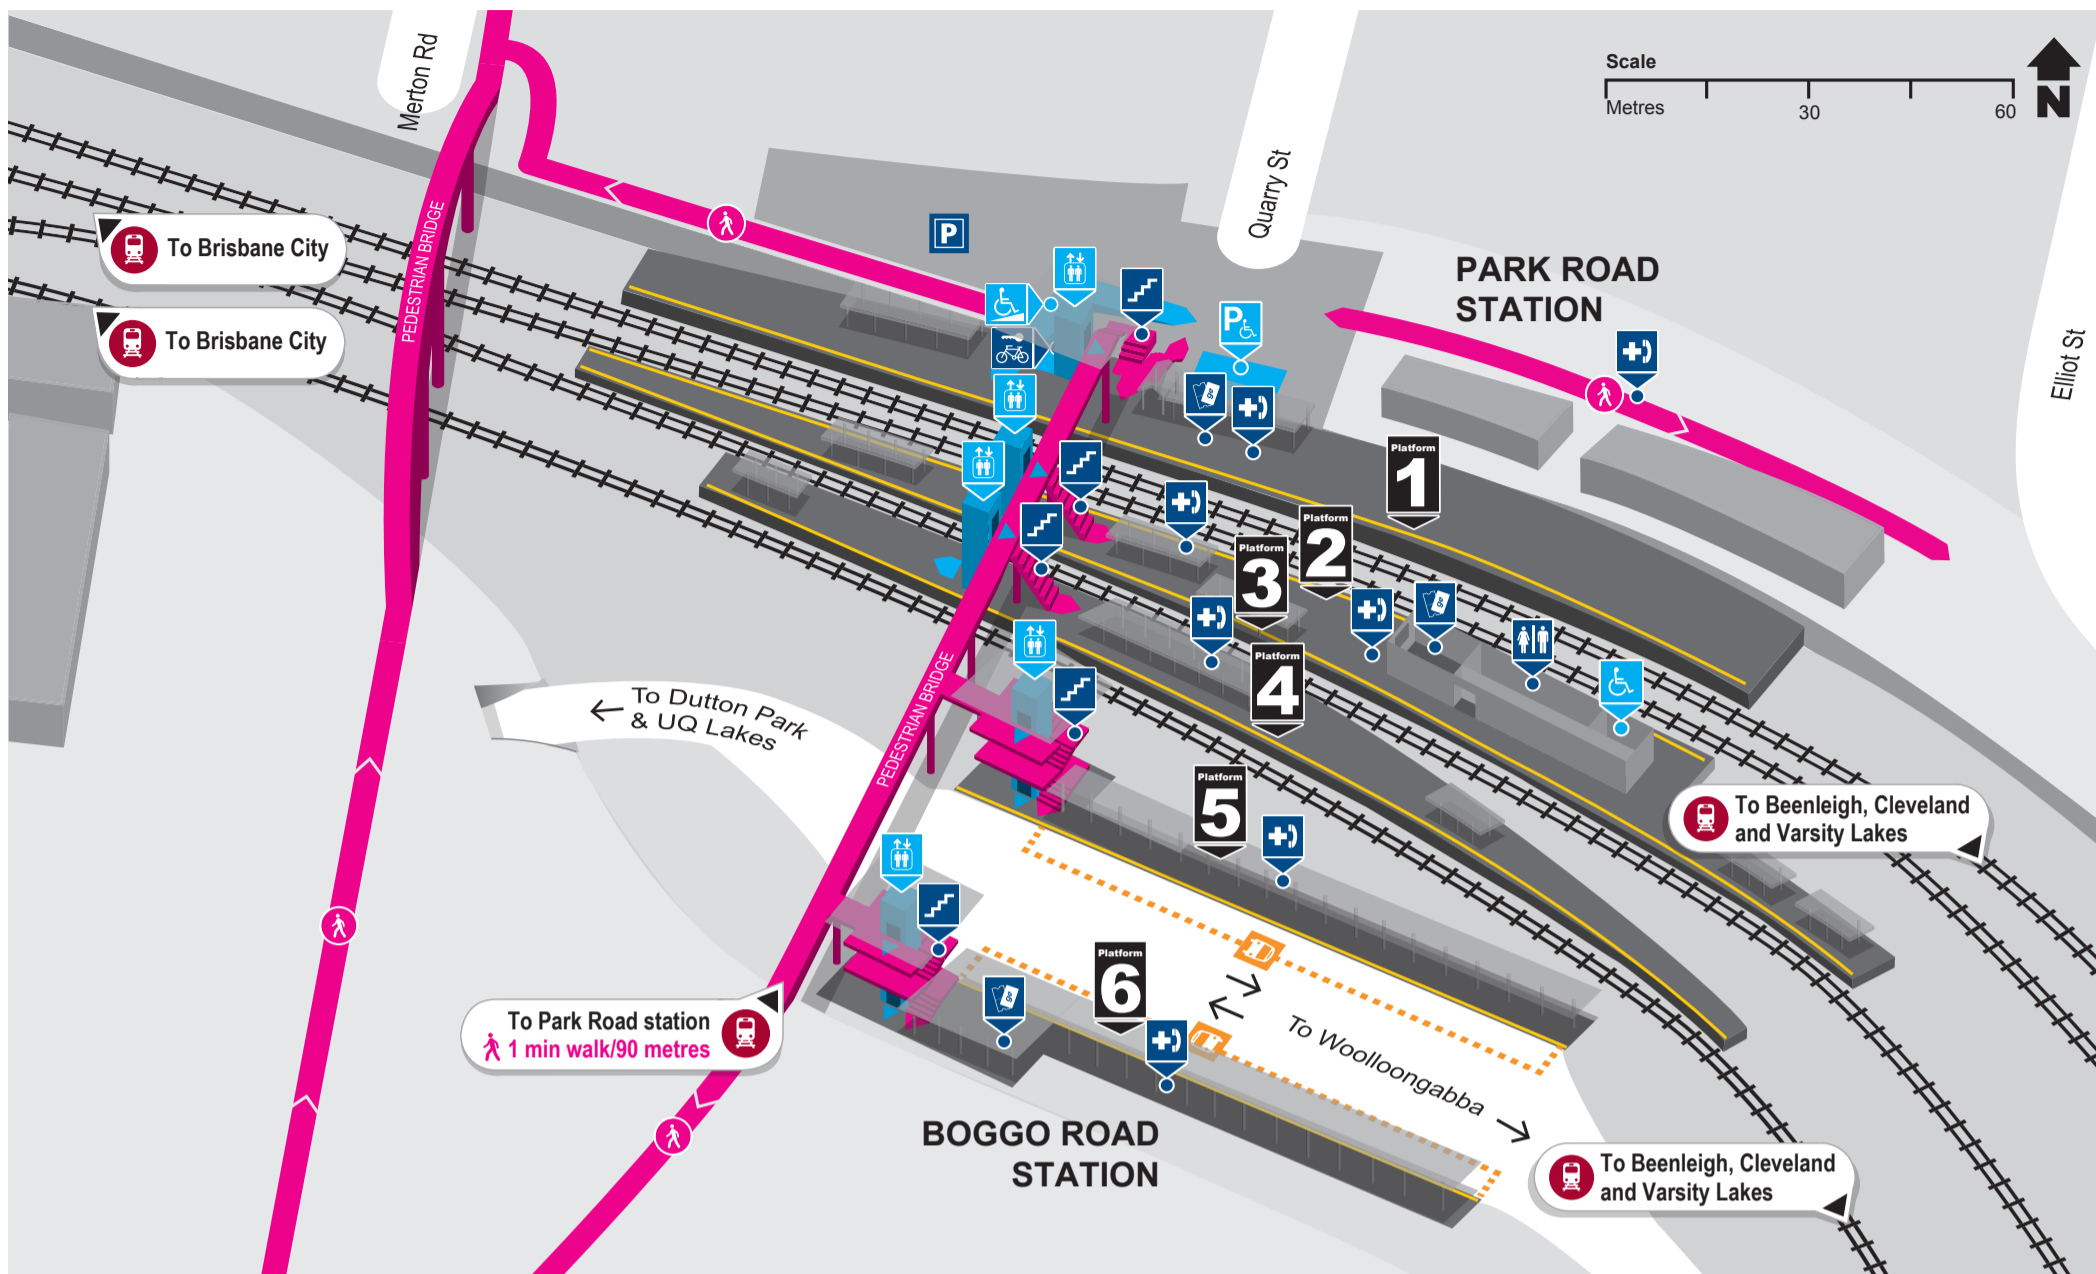

Boggo Road and Park Road station locality map

Effective February 2018

Download the **MyTransLink** app, visit translink.com.au or call 13 12 30