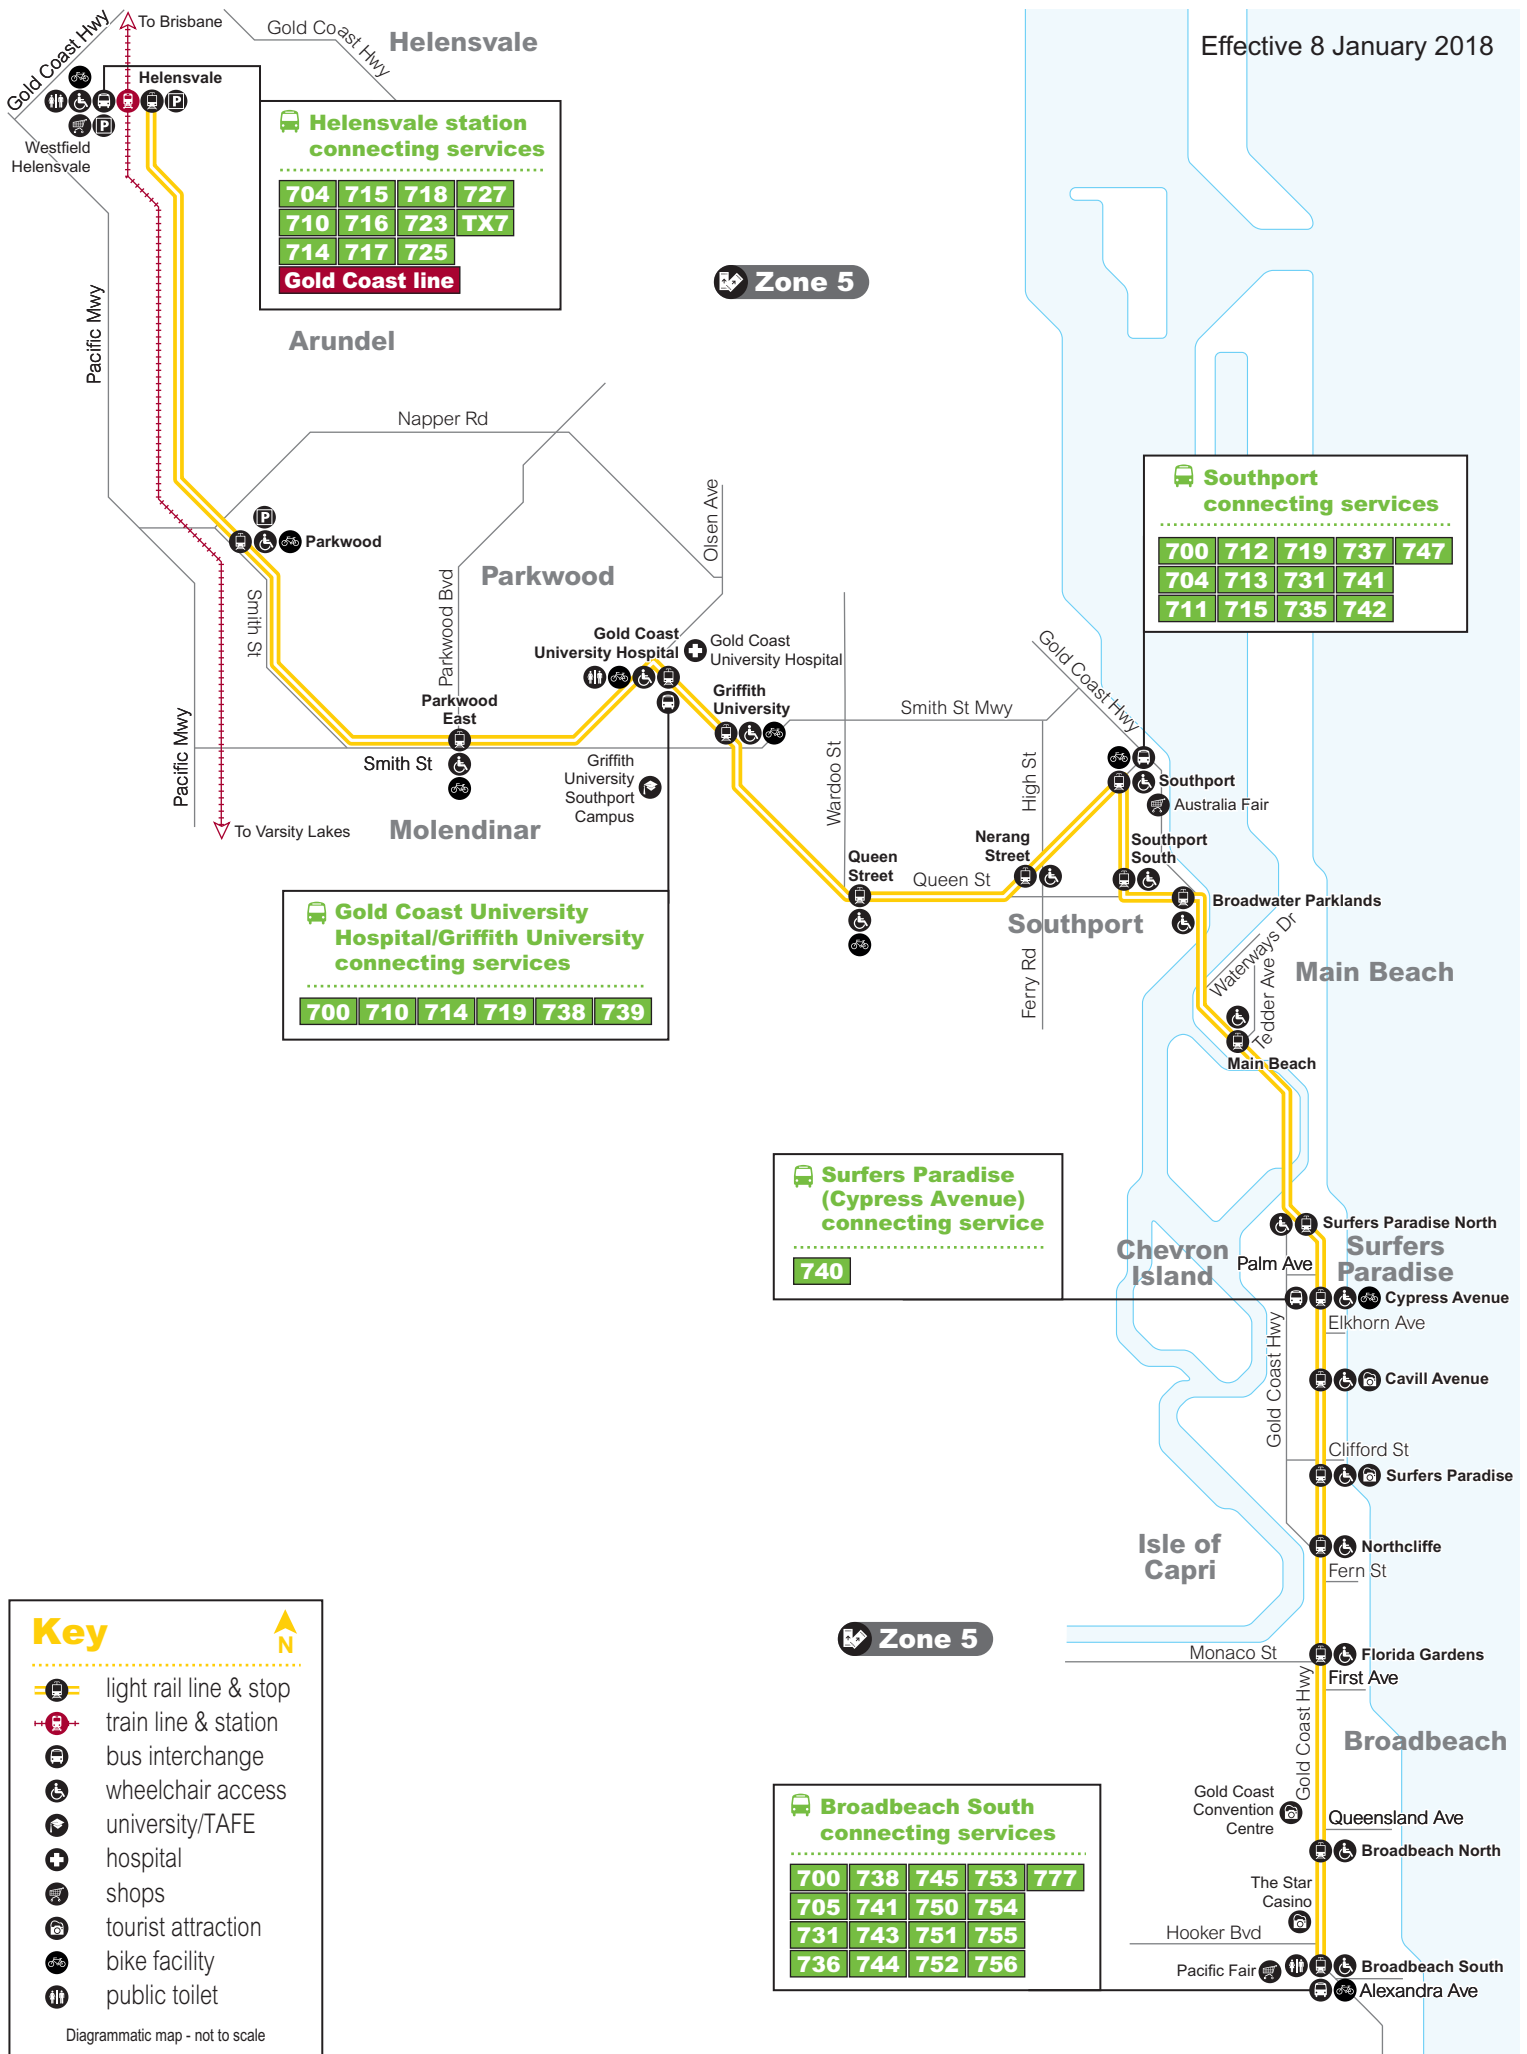

Effective 8 January 2018

Helensvale station connecting services

704	715	718	727
710	716	723	TX7
714	717	725	

Gold Coast line

Gold Coast University Hospital/Griffith University connecting services

700	710	714	719	738	739
-----	-----	-----	-----	-----	-----

Southport connecting services

700	712	719	737	747
704	713	731	741	
711	715	735	742	

Surfers Paradise (Cypress Avenue) connecting service

740

Broadbeach South connecting services

700	738	745	753	777
705	741	750	754	
731	743	751	755	
736	744	752	756	

Key

- light rail line & stop
- train line & station
- bus interchange
- wheelchair access
- university/TAFE
- hospital
- shops
- tourist attraction
- bike facility
- public toilet

Diagrammatic map - not to scale