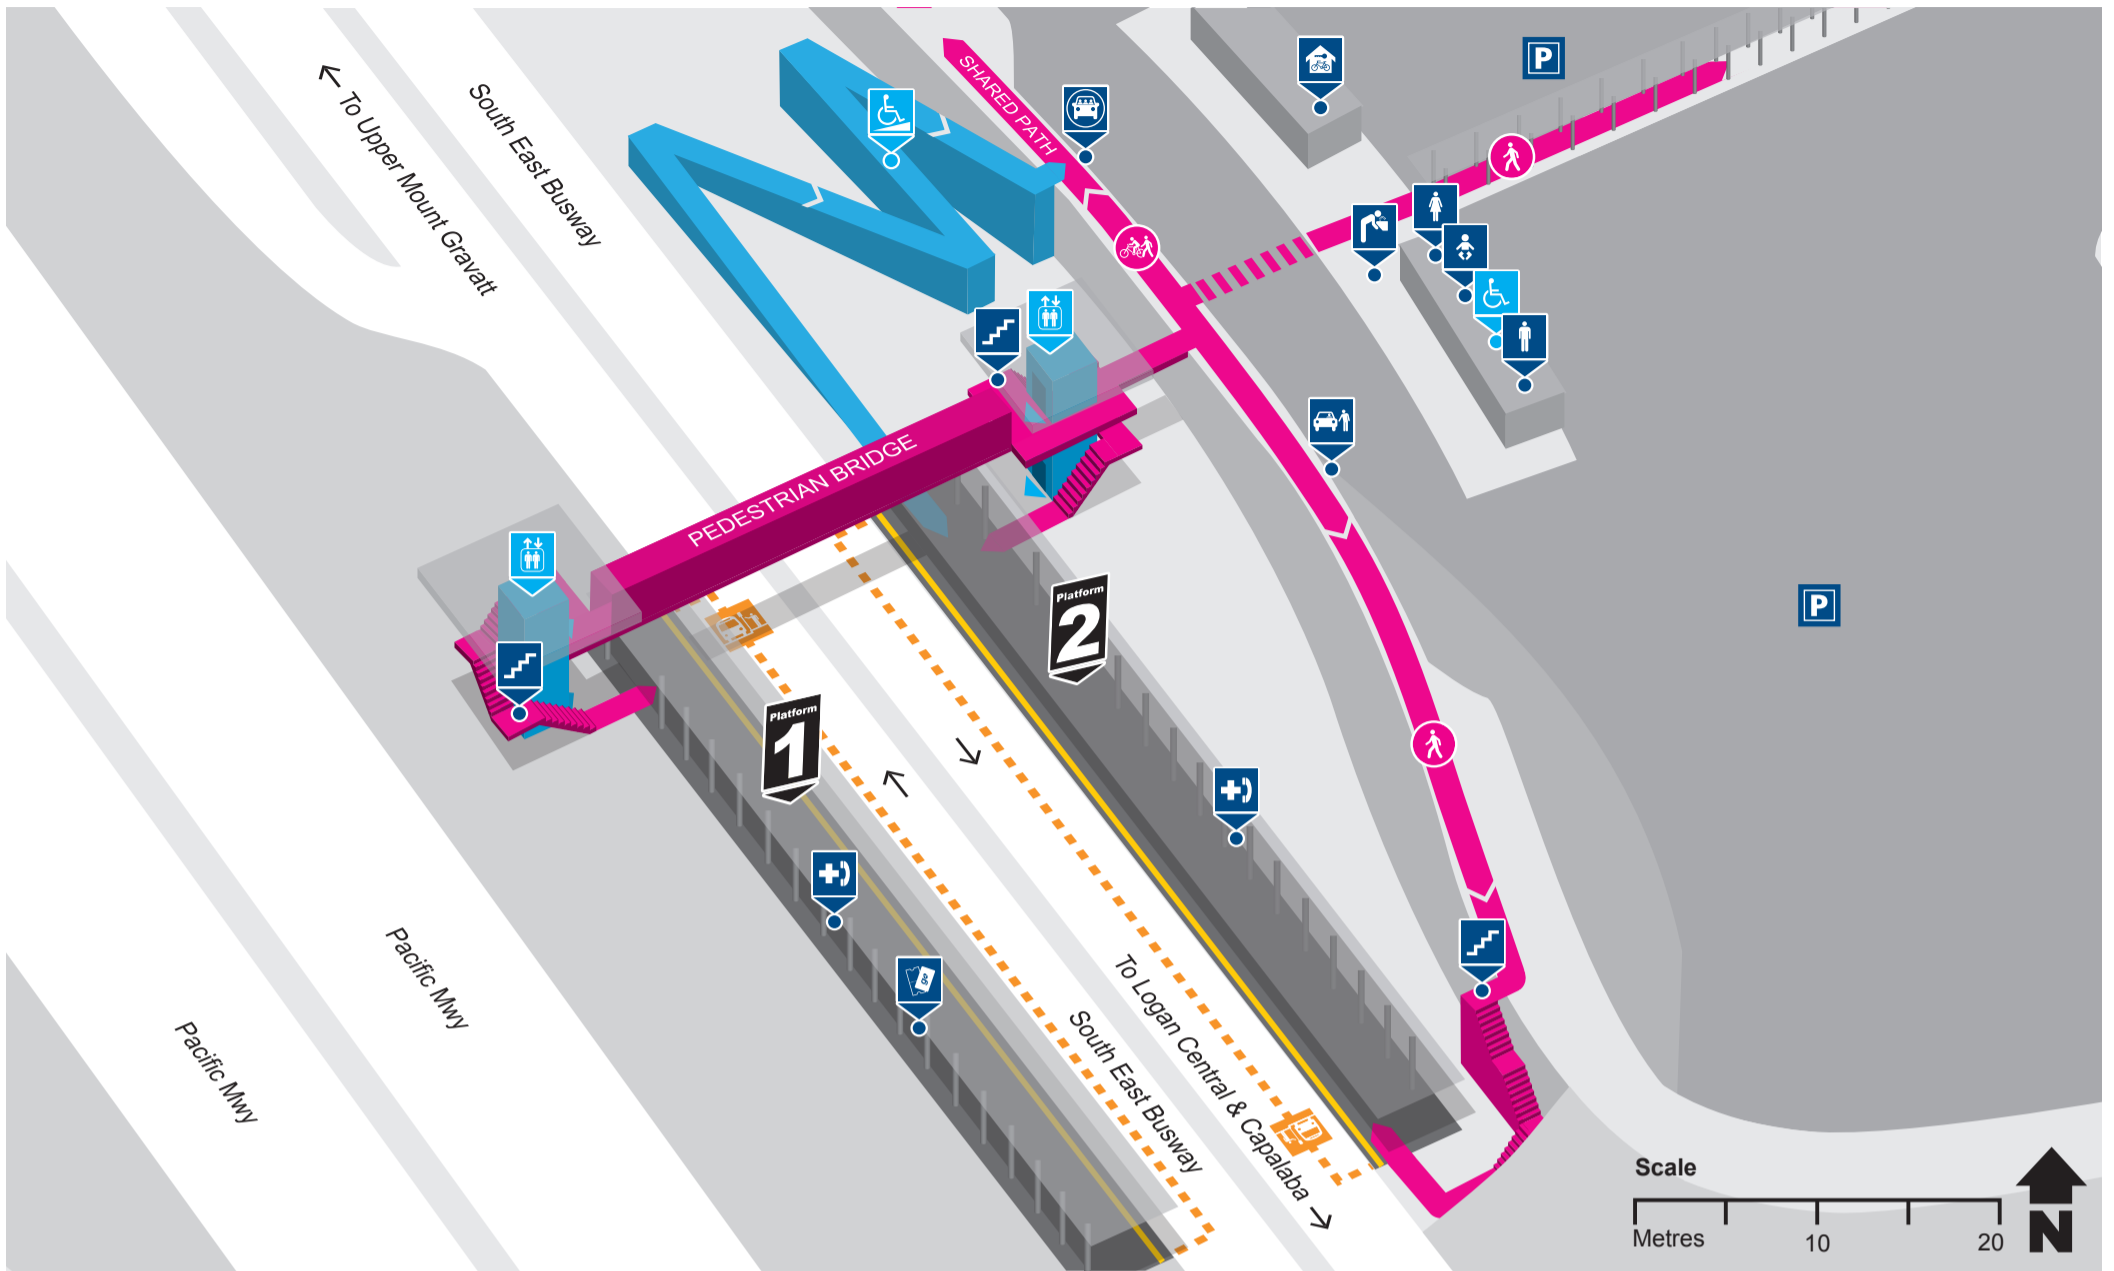

Eight Mile Plains station locality map

Effective February 2018

Download the **MyTransLink** app, visit translink.com.au or call 13 12 30